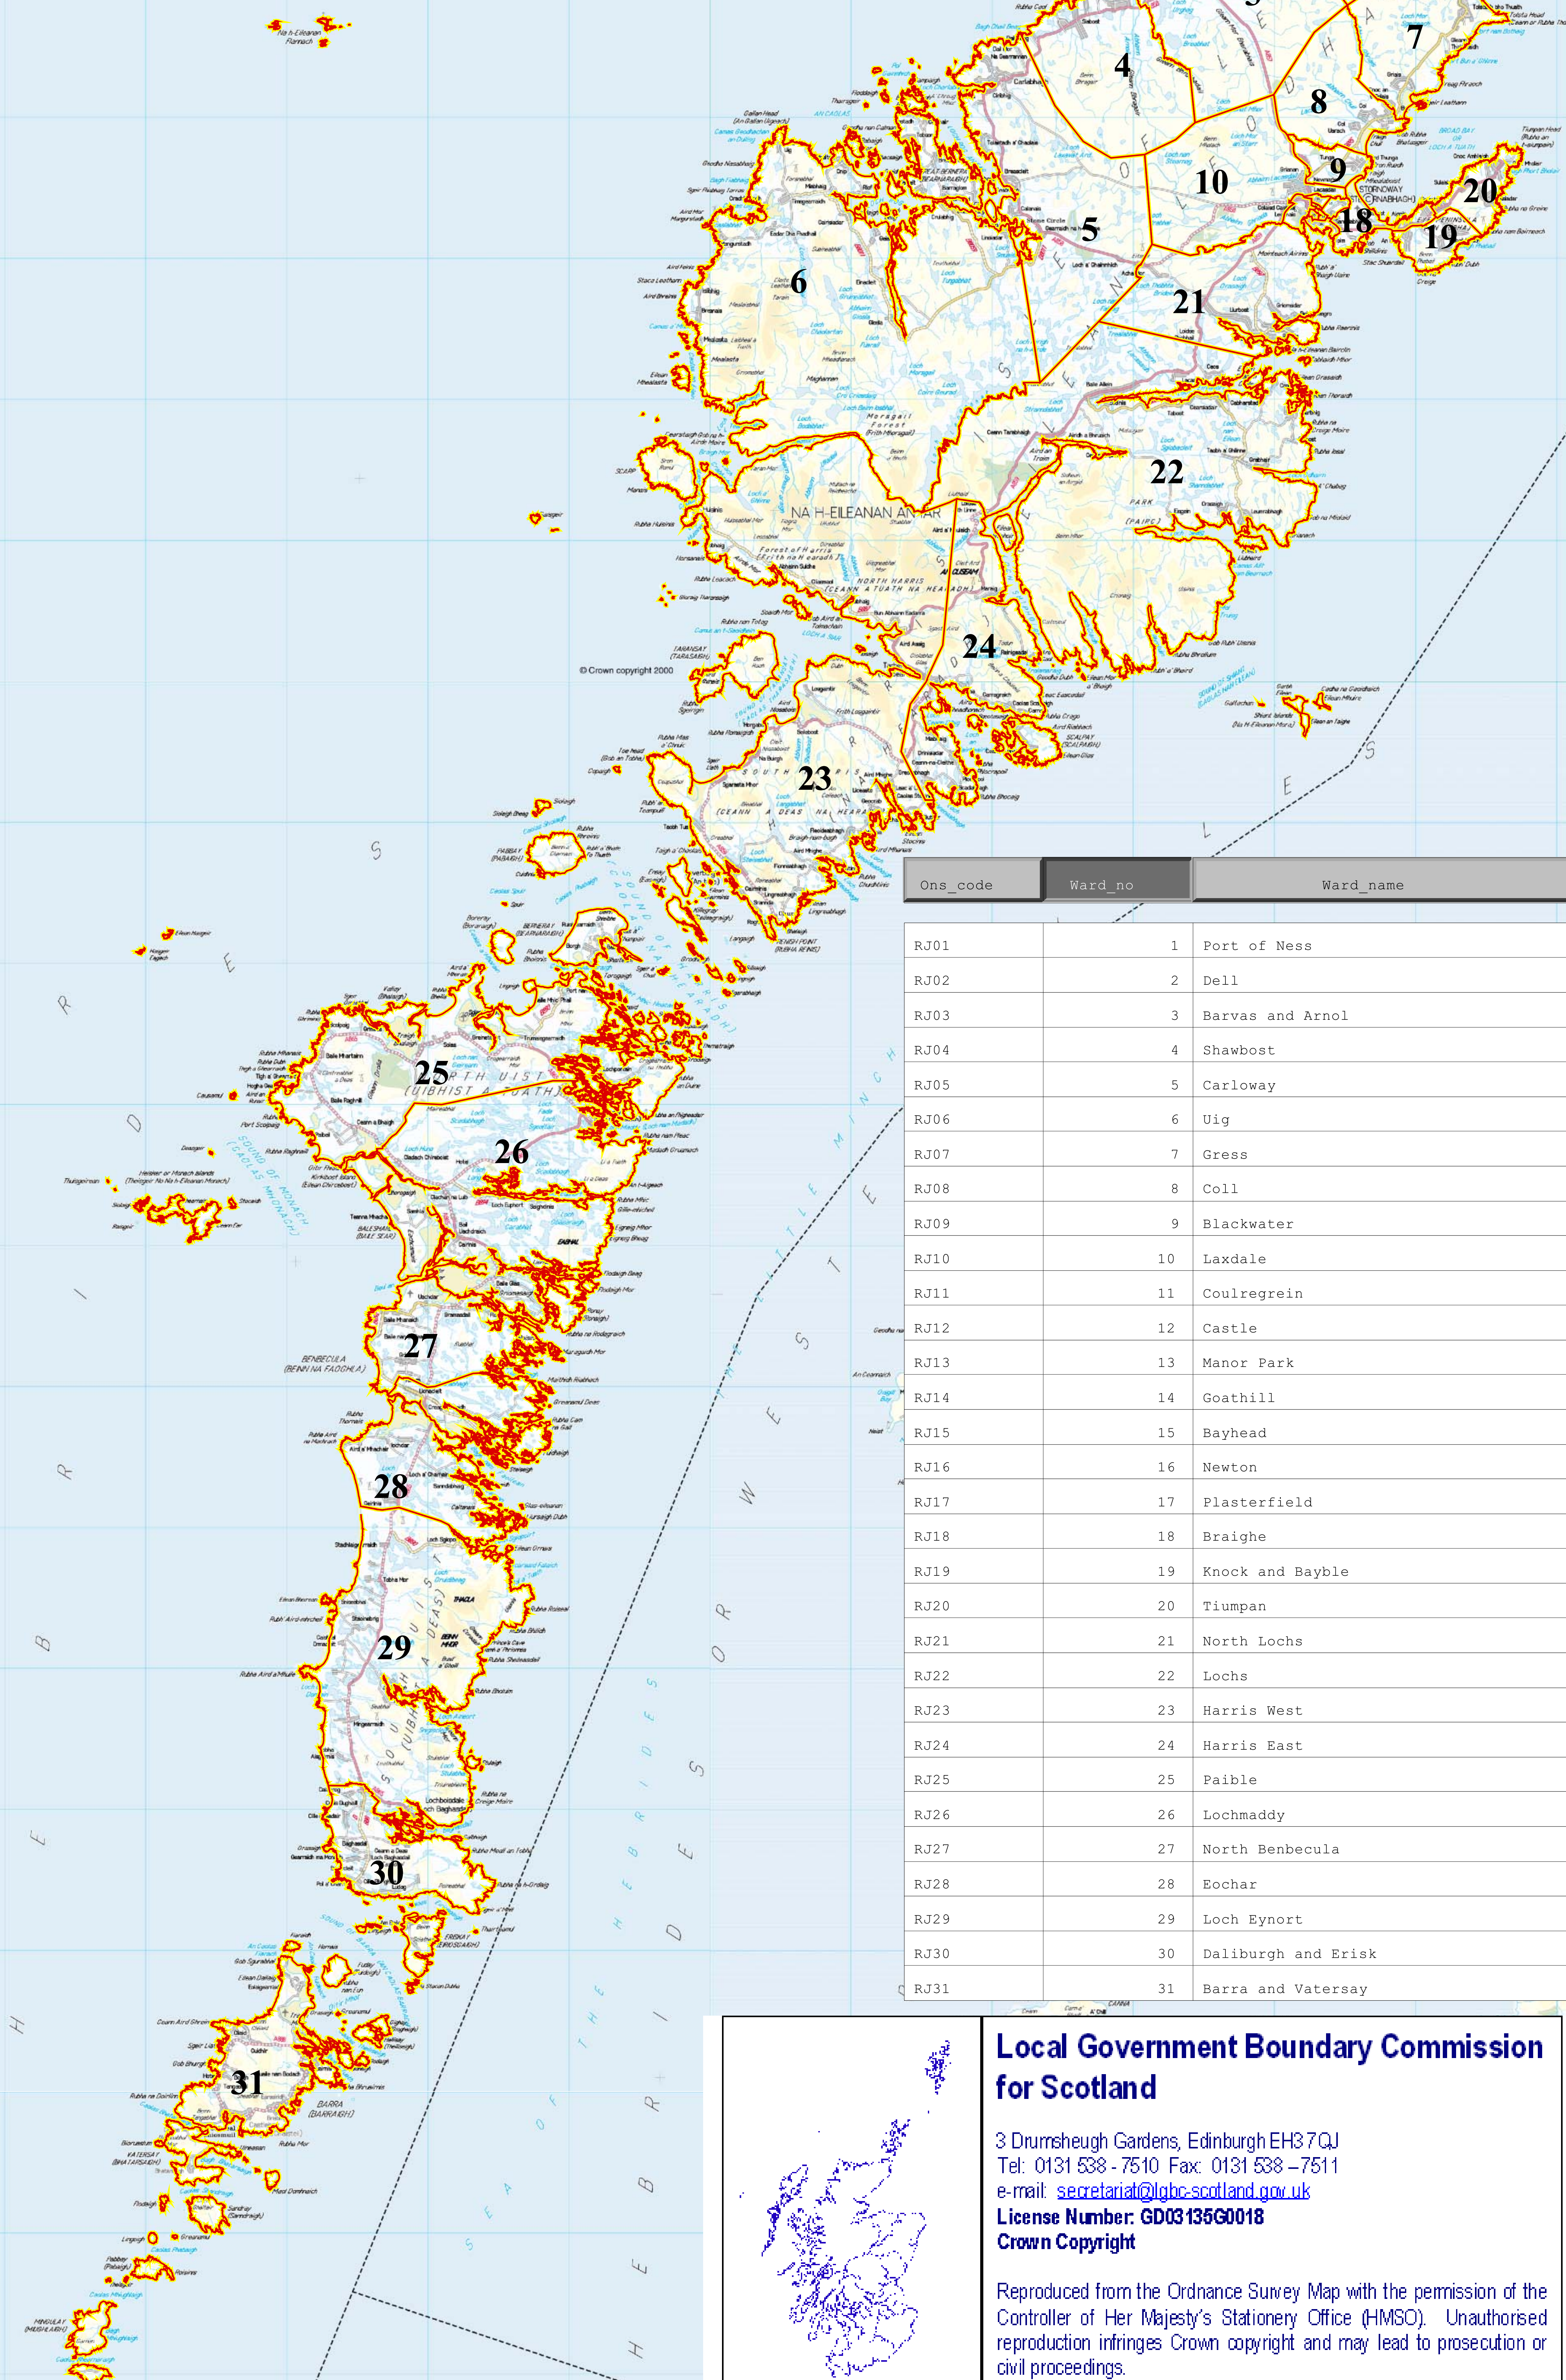

Electoral Arrangements for Local Government Areas in Scotland

Comhairle nan Eilean Siar

Ons_code	Ward_no	Ward_name
RJ01	1	Port of Ness
RJ02	2	Dell
RJ03	3	Barvas and Arnol
RJ04	4	Shawbost
RJ05	5	Carloway
RJ06	6	Uig
RJ07	7	Gress
RJ08	8	Coll
RJ09	9	Blackwater
RJ10	10	Laxdale
RJ11	11	Coulregrein
RJ12	12	Castle
RJ13	13	Manor Park
RJ14	14	Goathill
RJ15	15	Bayhead
RJ16	16	Newton
RJ17	17	Plasterfield
RJ18	18	Braighe
RJ19	19	Knock and Bayble
RJ20	20	Tiumpan
RJ21	21	North Lochs
RJ22	22	Lochs
RJ23	23	Harris West
RJ24	24	Harris East
RJ25	25	Paible
RJ26	26	Lochmaddy
RJ27	27	North Benbecula
RJ28	28	Eochar
RJ29	29	Loch Eynort
RJ30	30	Daliburgh and Erisk
RJ31	31	Barra and Vatersay

Local Government Boundary Commission for Scotland

3 Drumshugh Gardens, Edinburgh EH37QJ
 Tel: 0131 538-7510 Fax: 0131 538-7511
 e-mail: secretariat@lgbc-scotland.gov.uk
 License Number: GD03135G0018
 Crown Copyright

Reproduced from the Ordnance Survey Map with the permission of the Controller of Her Majesty's Stationery Office (HMSO). Unauthorised reproduction infringes Crown copyright and may lead to prosecution or civil proceedings.