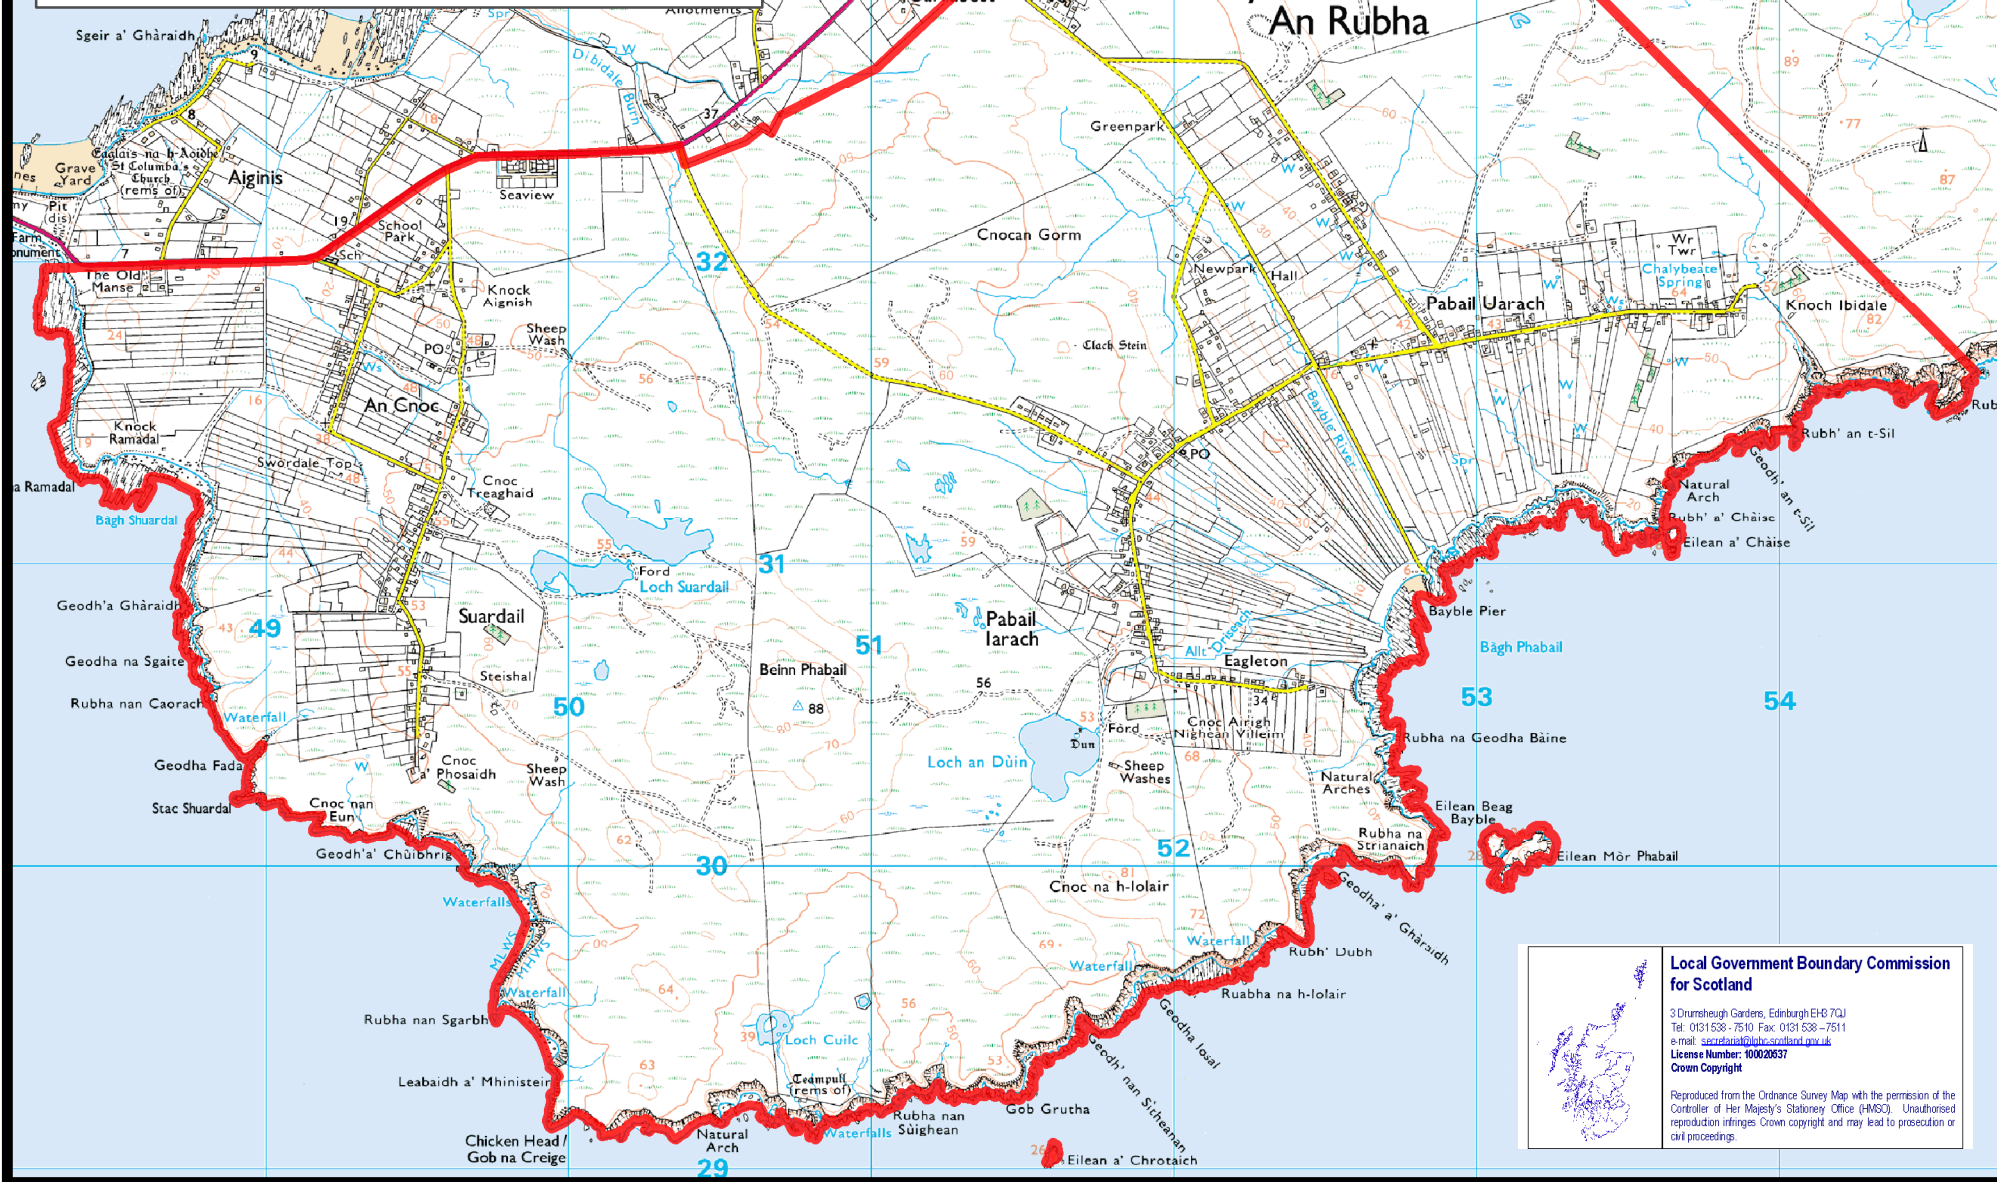

Local Government Boundary Commission for Scotland

**Comhairle nan Eilean Siar**  
**Electoral arrangements (3rd Review)**  
**Ward 19 - Knock and Bayble**

**Eye Peninsula /  
An Rubha**

**Local Government Boundary Commission for Scotland**  
3 Drumheugh Gardens, Edinburgh EH8 7QJ  
Tel: 0131 538 7510 Fax: 0131 538 7511  
e-mail: [seordanal@lgbcs.scot.nhs.uk](mailto:seordanal@lgbcs.scot.nhs.uk)  
License Number: 10002037  
Crown Copyright

Reproduced from the Ordnance Survey Map with the permission of the Controller of Her Majesty's Stationery Office (HMCSO). Unauthorised reproduction infringes Crown copyright and may lead to prosecution or civil proceedings.