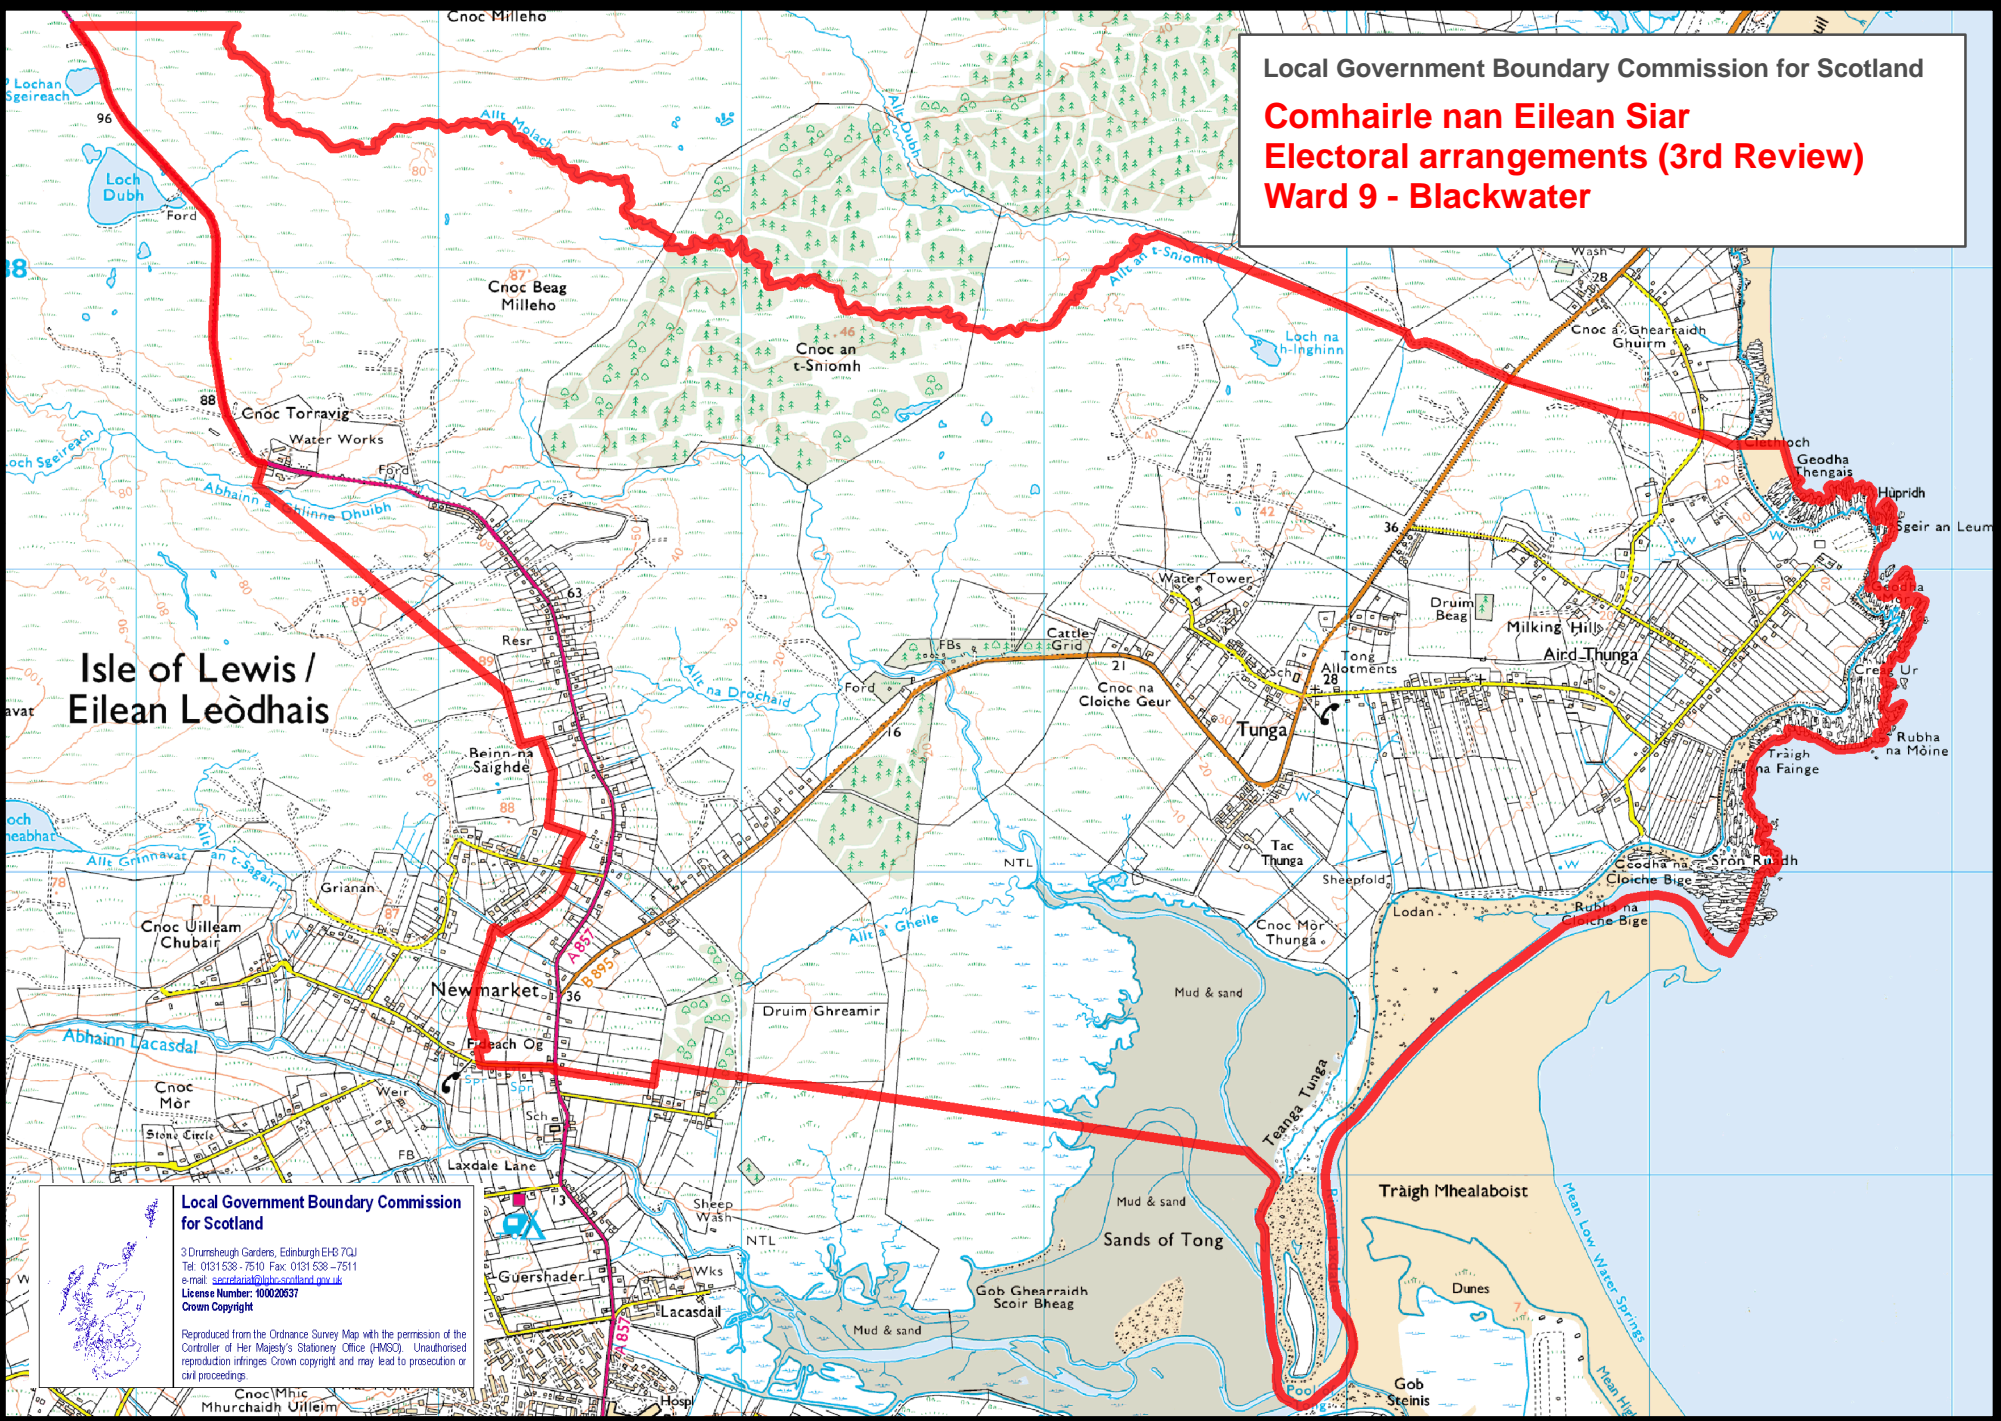

Local Government Boundary Commission for Scotland  
**Comhairle nan Eilean Siar**  
**Electoral arrangements (3rd Review)**  
**Ward 9 - Blackwater**

Isle of Lewis /  
Eilean Leòdhais

**Local Government Boundary Commission for Scotland**  
 3 Drumsheugh Gardens, Edinburgh EH3 7QJ  
 Tel: 0131 538-7510 Fax: 0131 538-7511  
 e-mail: [secretariat@lgbcs.scotland.gov.uk](mailto:secretariat@lgbcs.scotland.gov.uk)  
 License Number: 100020537  
 Crown Copyright

Reproduced from the Ordnance Survey Map with the permission of the Controller of Her Majesty's Stationery Office (HMSO). Unauthorised reproduction infringes Crown copyright and may lead to prosecution or civil proceedings.