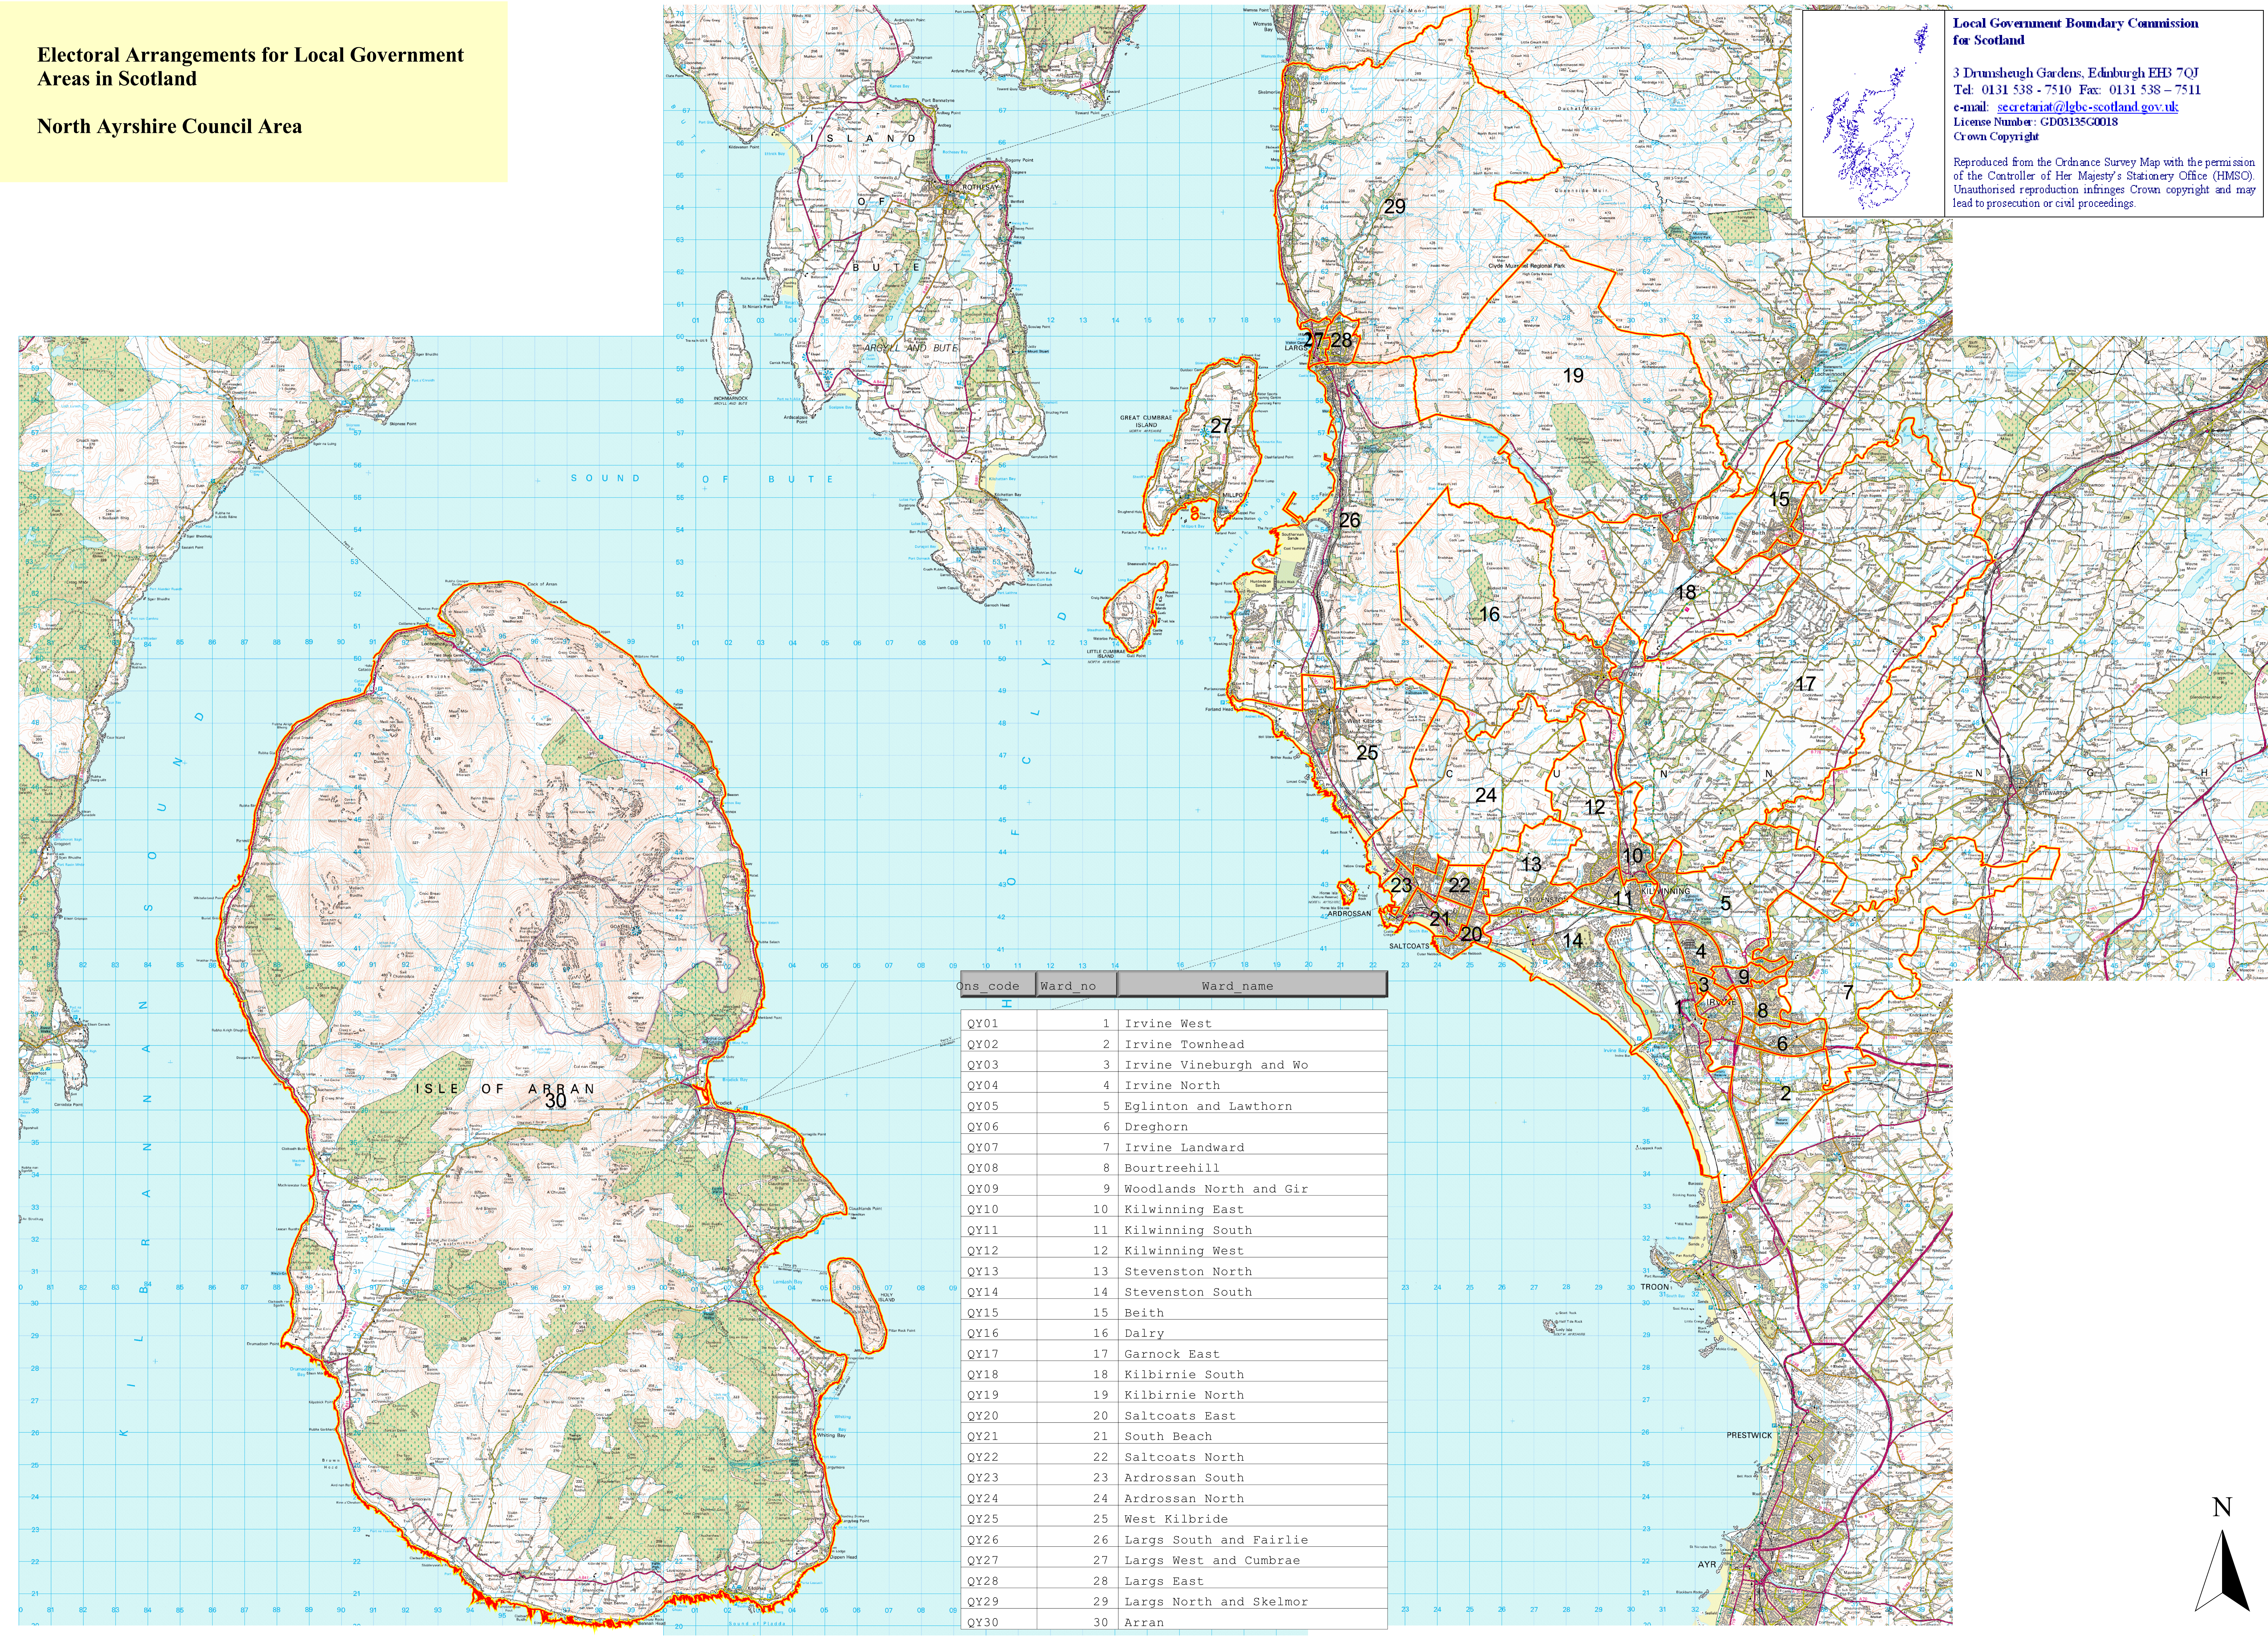

Electoral Arrangements for Local Government Areas in Scotland

North Ayrshire Council Area

Local Government Boundary Commission for Scotland

3 Drumshugh Gardens, Edinburgh EH3 7QJ
 Tel: 0131 538 - 7510 Fax: 0131 538 - 7511
 e-mail: secretariat@lgbcs-scotland.gov.uk
 License Number: GD0313SG0018
 Crown Copyright

Reproduced from the Ordnance Survey Map with the permission of the Controller of Her Majesty's Stationery Office (HMSO). Unauthorised reproduction infringes Crown copyright and may lead to prosecution or civil proceedings.

Ons_code	Ward_no	Ward_name
QY01	1	Irvine West
QY02	2	Irvine Townhead
QY03	3	Irvine Vineburgh and Wo
QY04	4	Irvine North
QY05	5	Eglinton and Lawthorn
QY06	6	Dreghorn
QY07	7	Irvine Landward
QY08	8	Bourtreeshill
QY09	9	Woodlands North and Gir
QY10	10	Kilwinning East
QY11	11	Kilwinning South
QY12	12	Kilwinning West
QY13	13	Stevenston North
QY14	14	Stevenston South
QY15	15	Beith
QY16	16	Dalry
QY17	17	Garnock East
QY18	18	Kilbirnie South
QY19	19	Kilbirnie North
QY20	20	Saltcoats East
QY21	21	South Beach
QY22	22	Saltcoats North
QY23	23	Ardrossan South
QY24	24	Ardrossan North
QY25	25	West Kilbride
QY26	26	Largs South and Fairlie
QY27	27	Largs West and Cumbræ
QY28	28	Largs East
QY29	29	Largs North and Skelmor
QY30	30	Arran