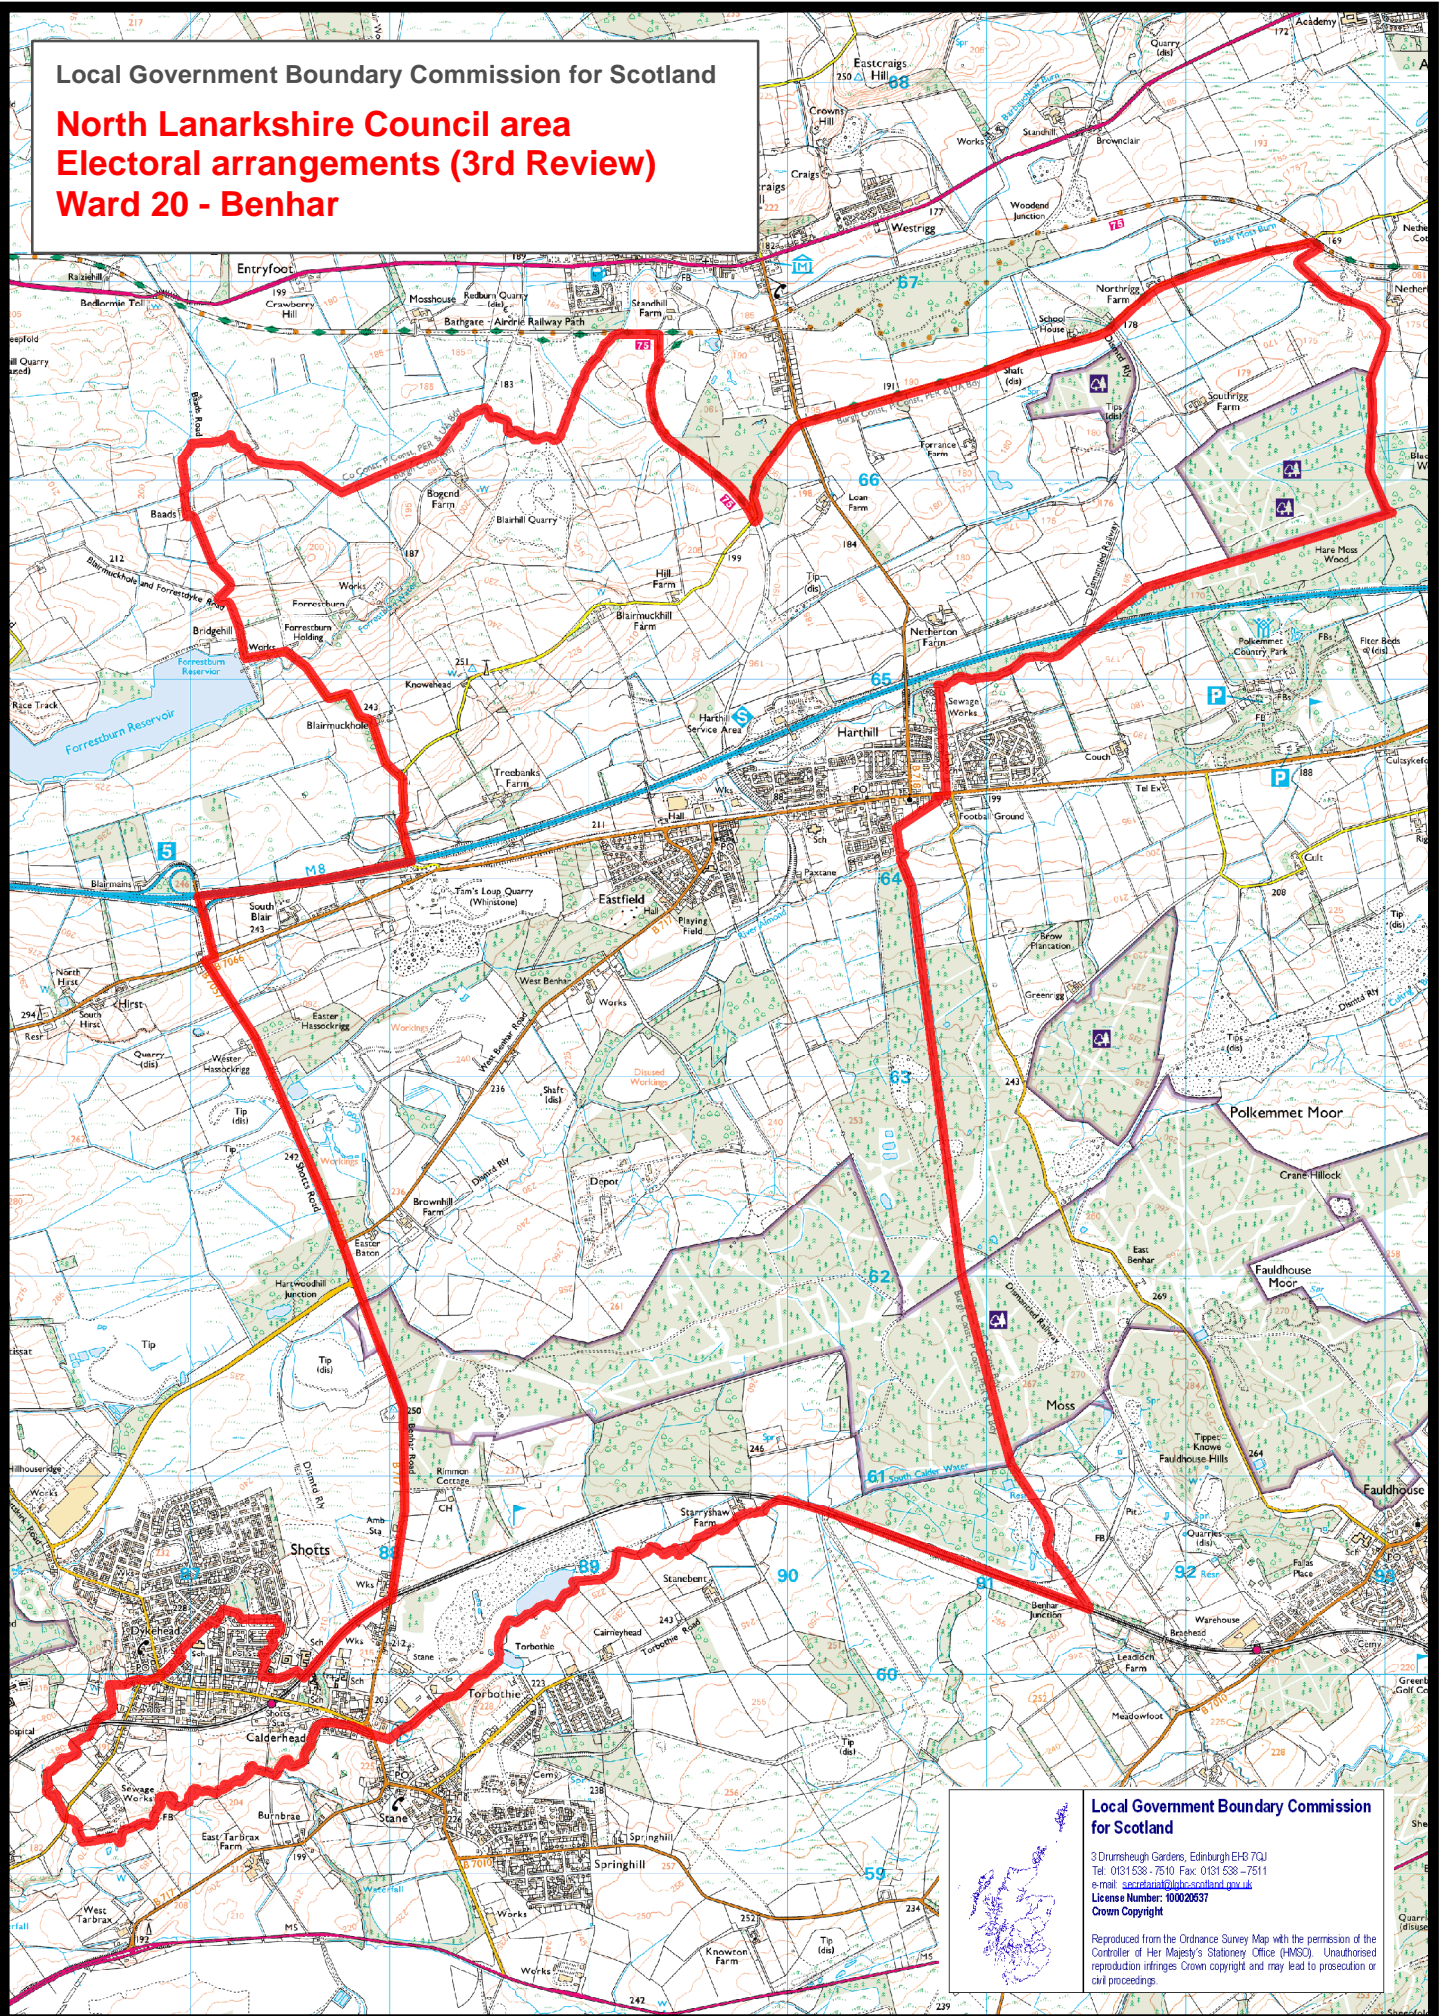

Local Government Boundary Commission for Scotland

**North Lanarkshire Council area
Electoral arrangements (3rd Review)
Ward 20 - Benhar**

Local Government Boundary Commission for Scotland