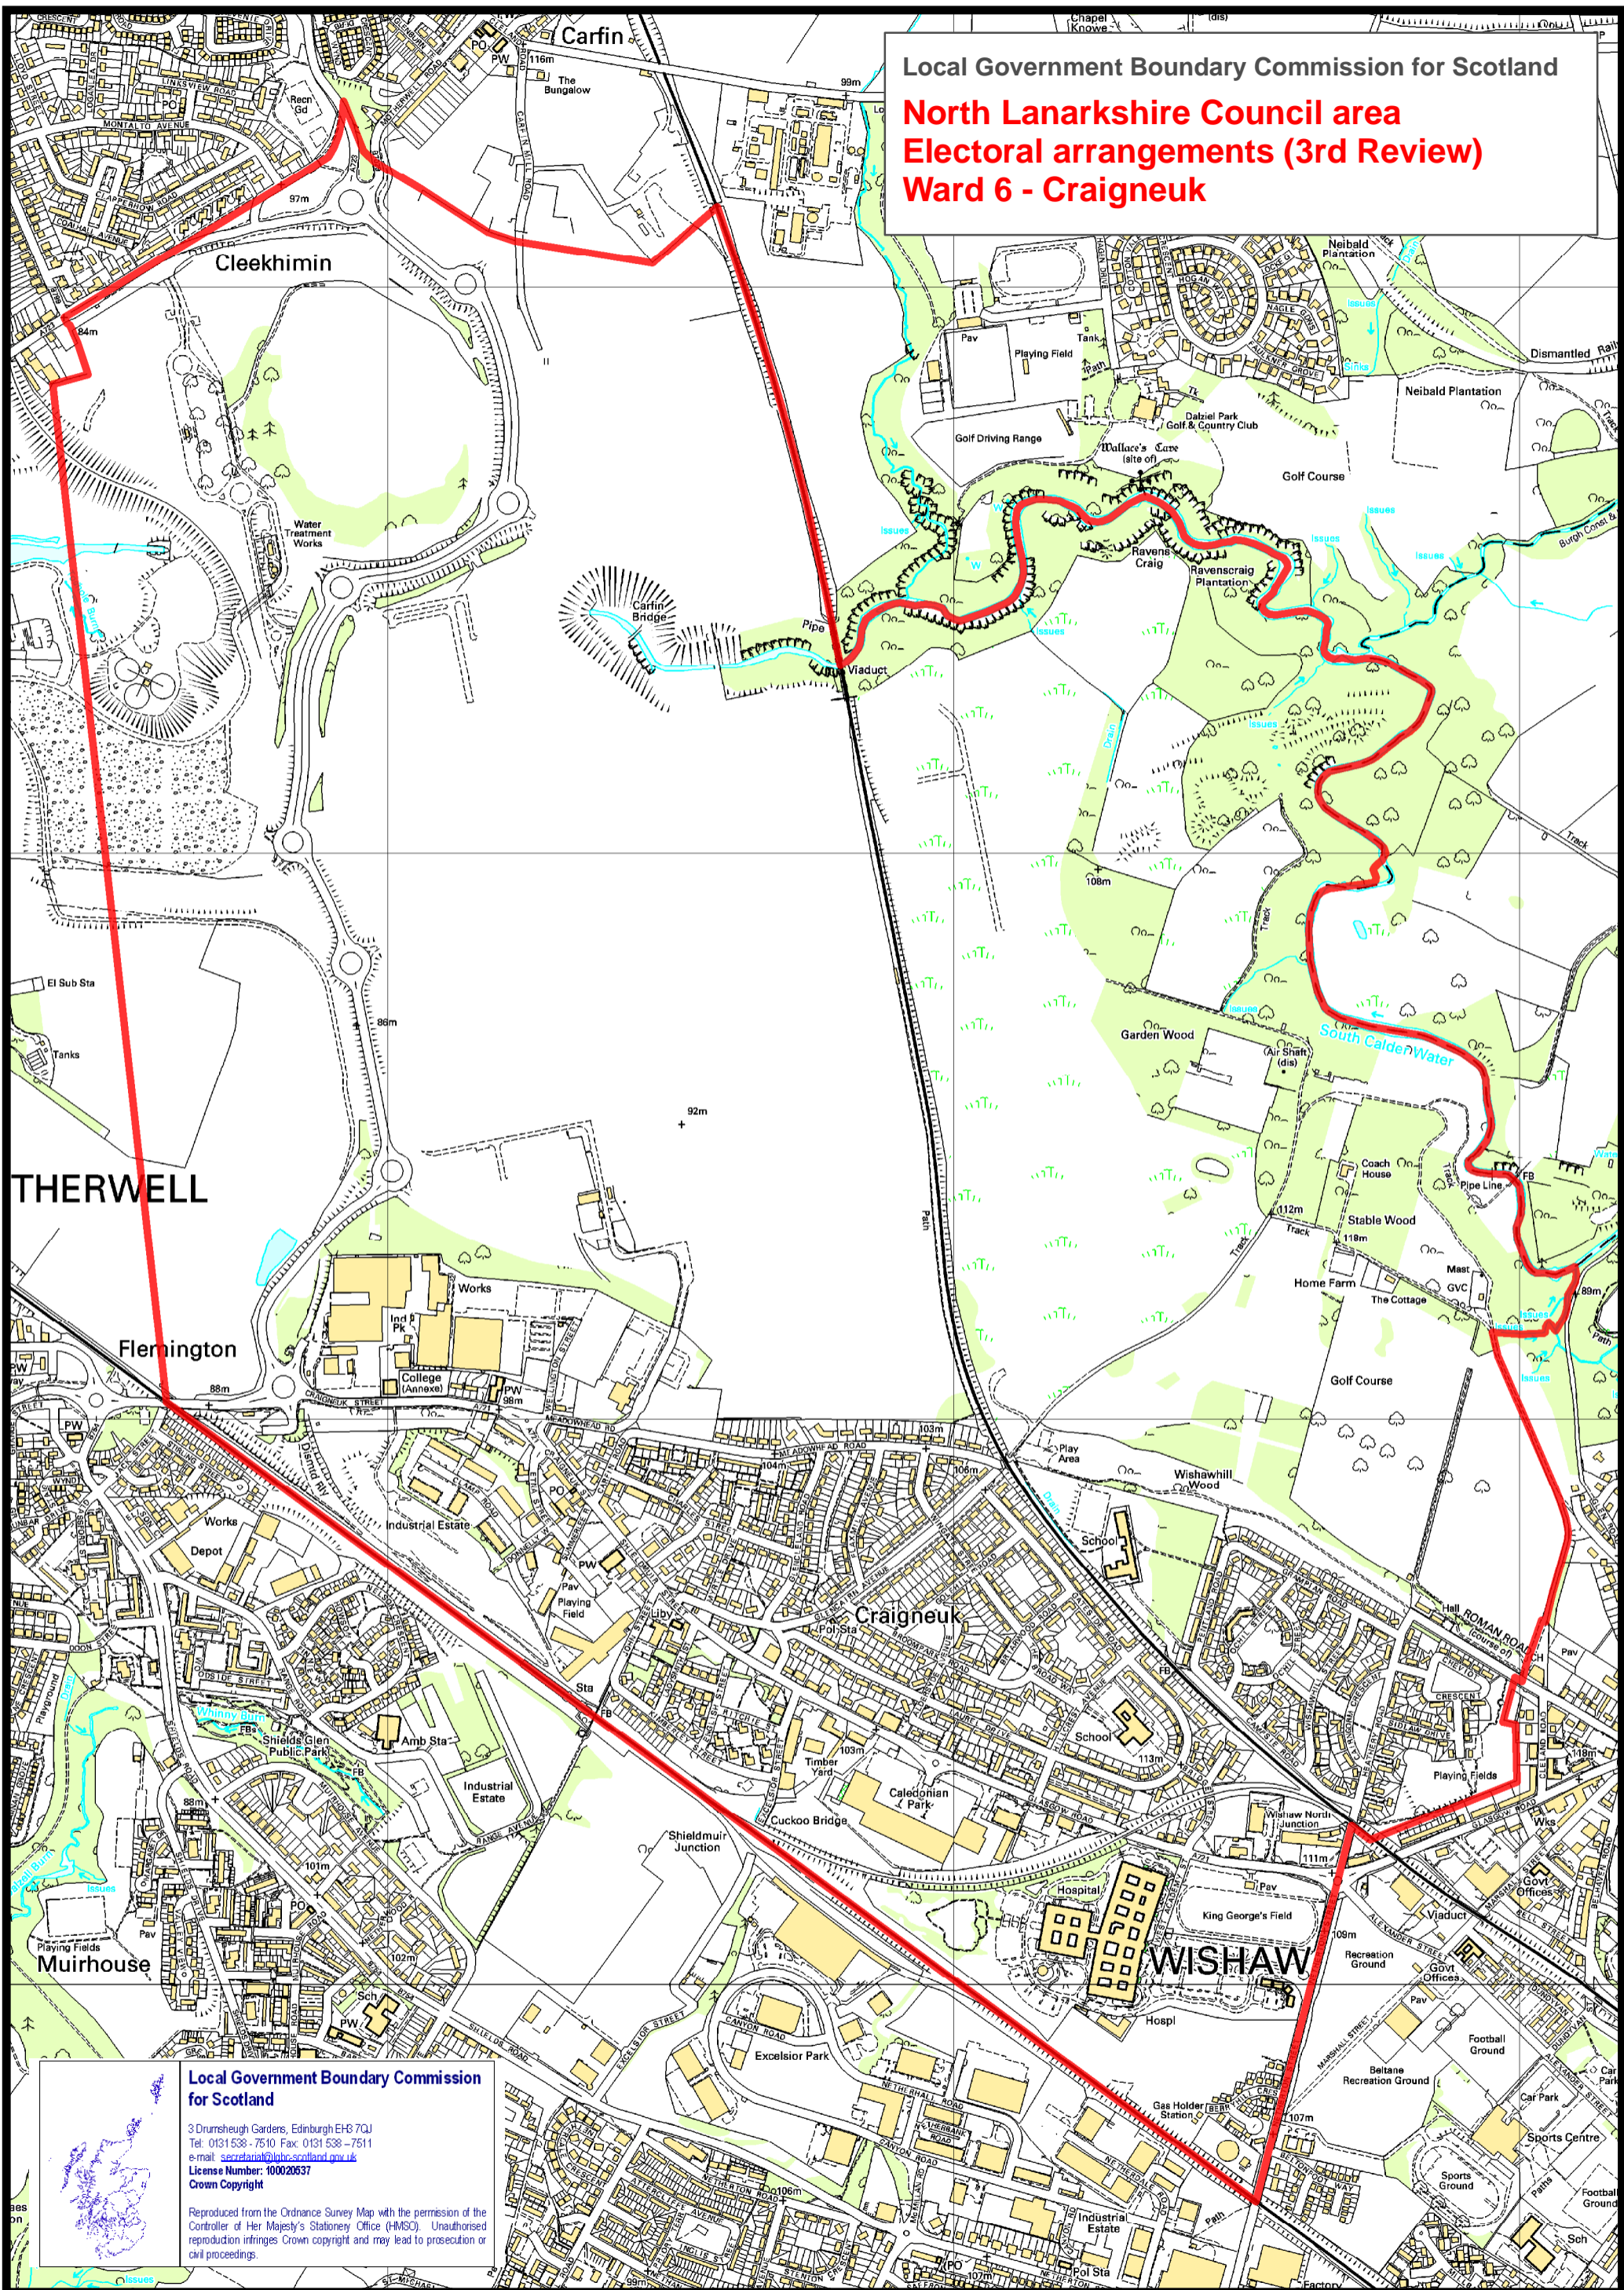

Local Government Boundary Commission for Scotland

**North Lanarkshire Council area
Electoral arrangements (3rd Review)
Ward 6 - Craigneuk**

THERWELL

Flemington

Craigneuk

WISHAW

Local Government Boundary Commission for Scotland