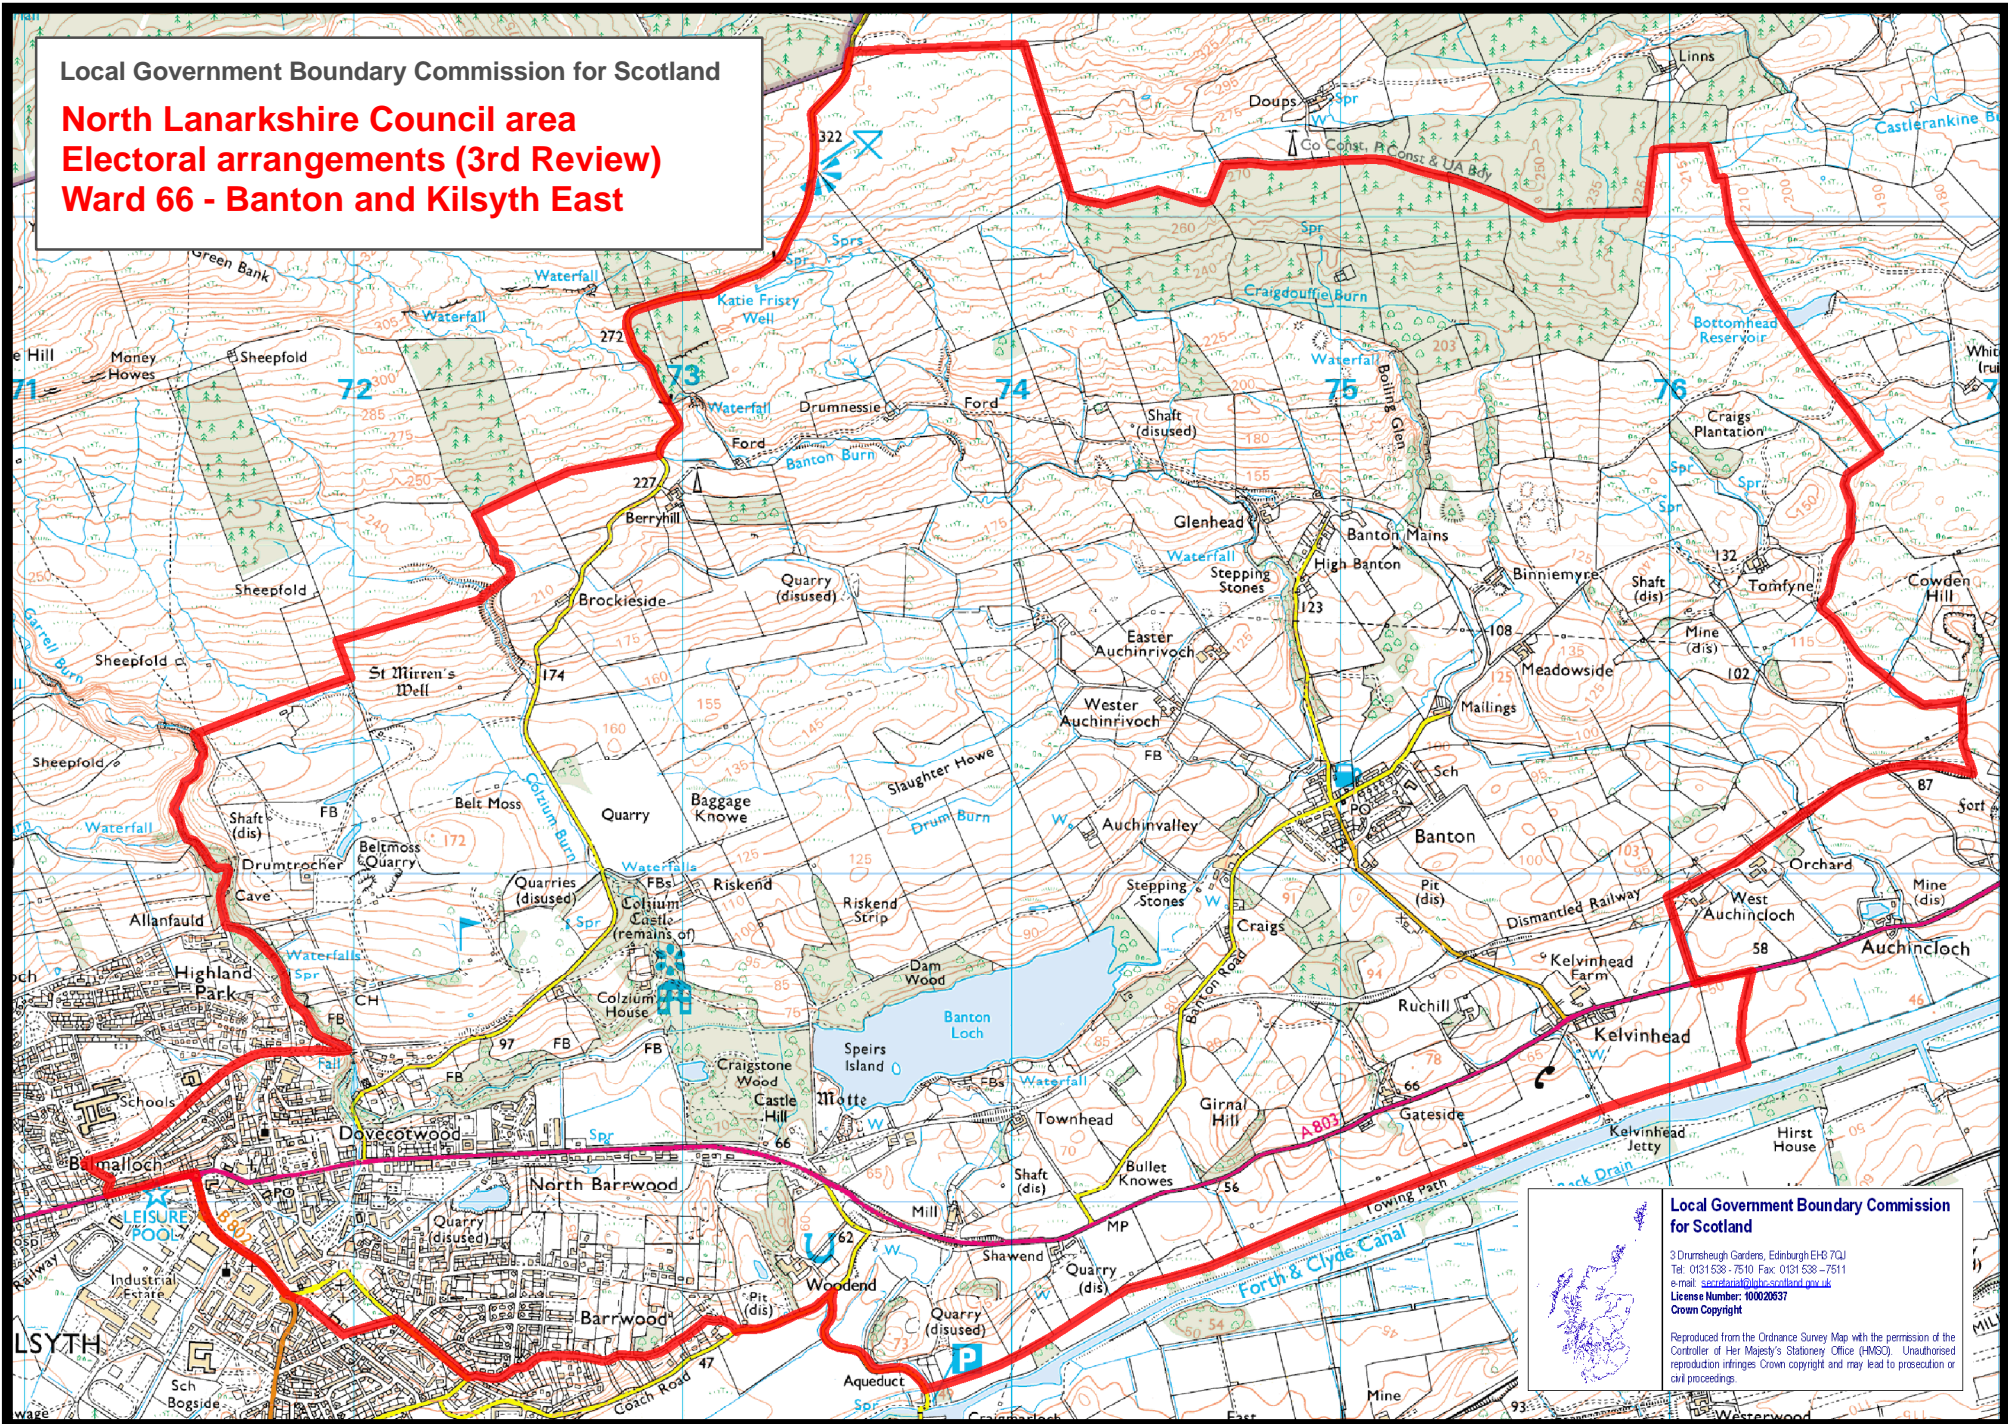

Local Government Boundary Commission for Scotland

**North Lanarkshire Council area  
Electoral arrangements (3rd Review)  
Ward 66 - Banton and Kilsyth East**

**Local Government Boundary Commission for Scotland**  
3 Drumheugh Gardens, Edinburgh EH6 7QJ  
Tel: 0131 538 7510 Fax: 0131 538 7511  
e-mail: [scotland@lgbcs.gov.uk](mailto:scotland@lgbcs.gov.uk)  
License Number: 100020637  
Crown Copyright

Reproduced from the Ordnance Survey Map with the permission of the Controller of Her Majesty's Stationery Office (HMCO). Unauthorised reproduction infringes Crown copyright and may lead to prosecution or civil proceedings.