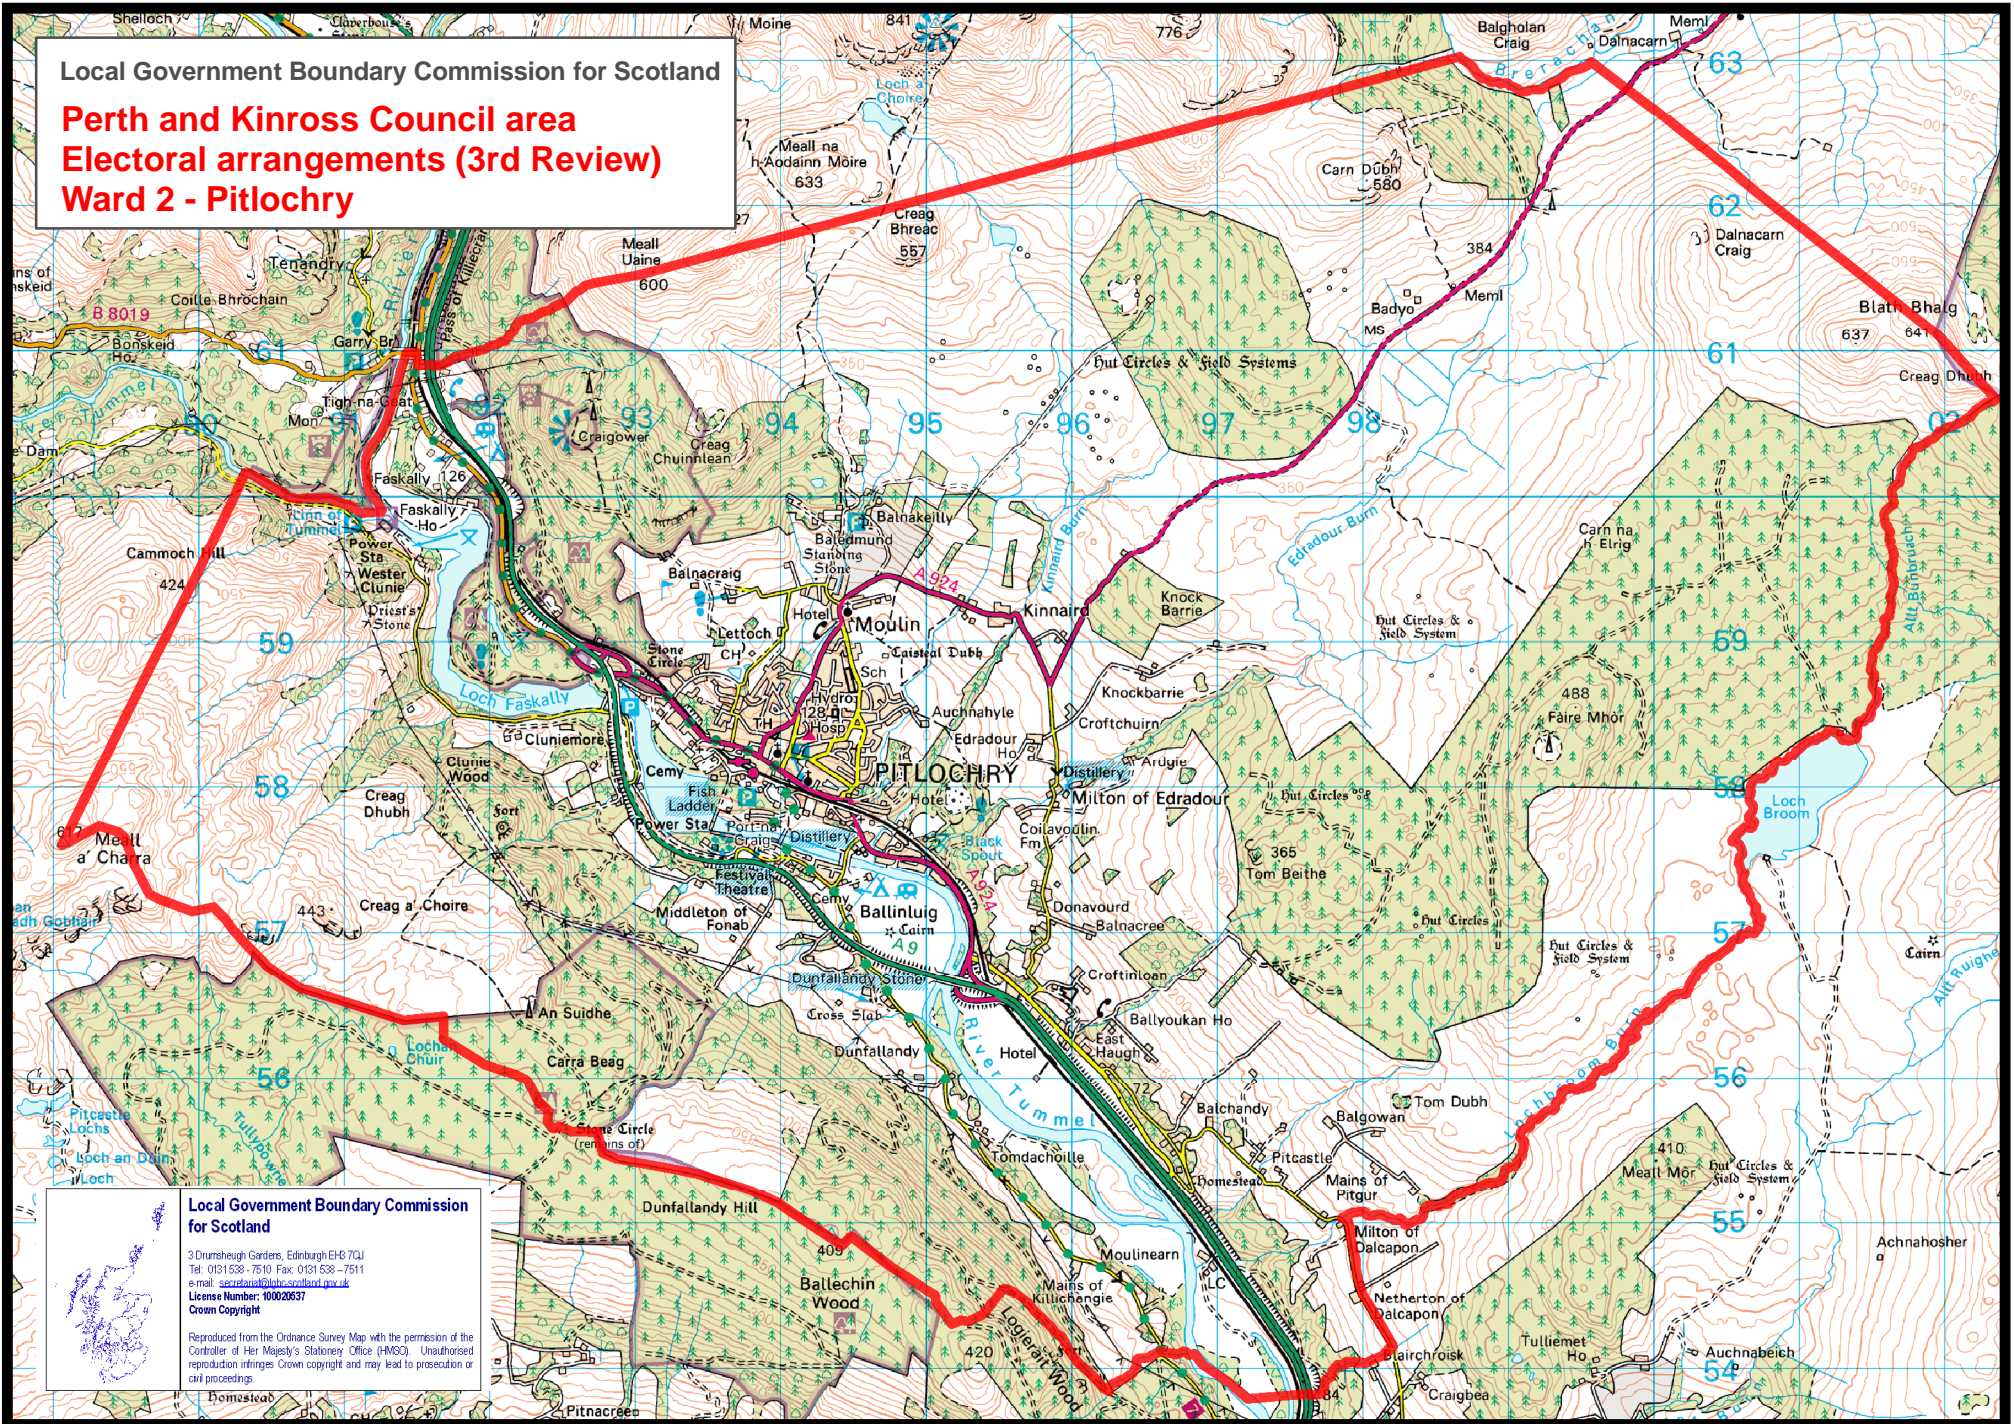

Local Government Boundary Commission for Scotland

**Perth and Kinross Council area
Electoral arrangements (3rd Review)
Ward 2 - Pitlochry**

Local Government Boundary Commission for Scotland