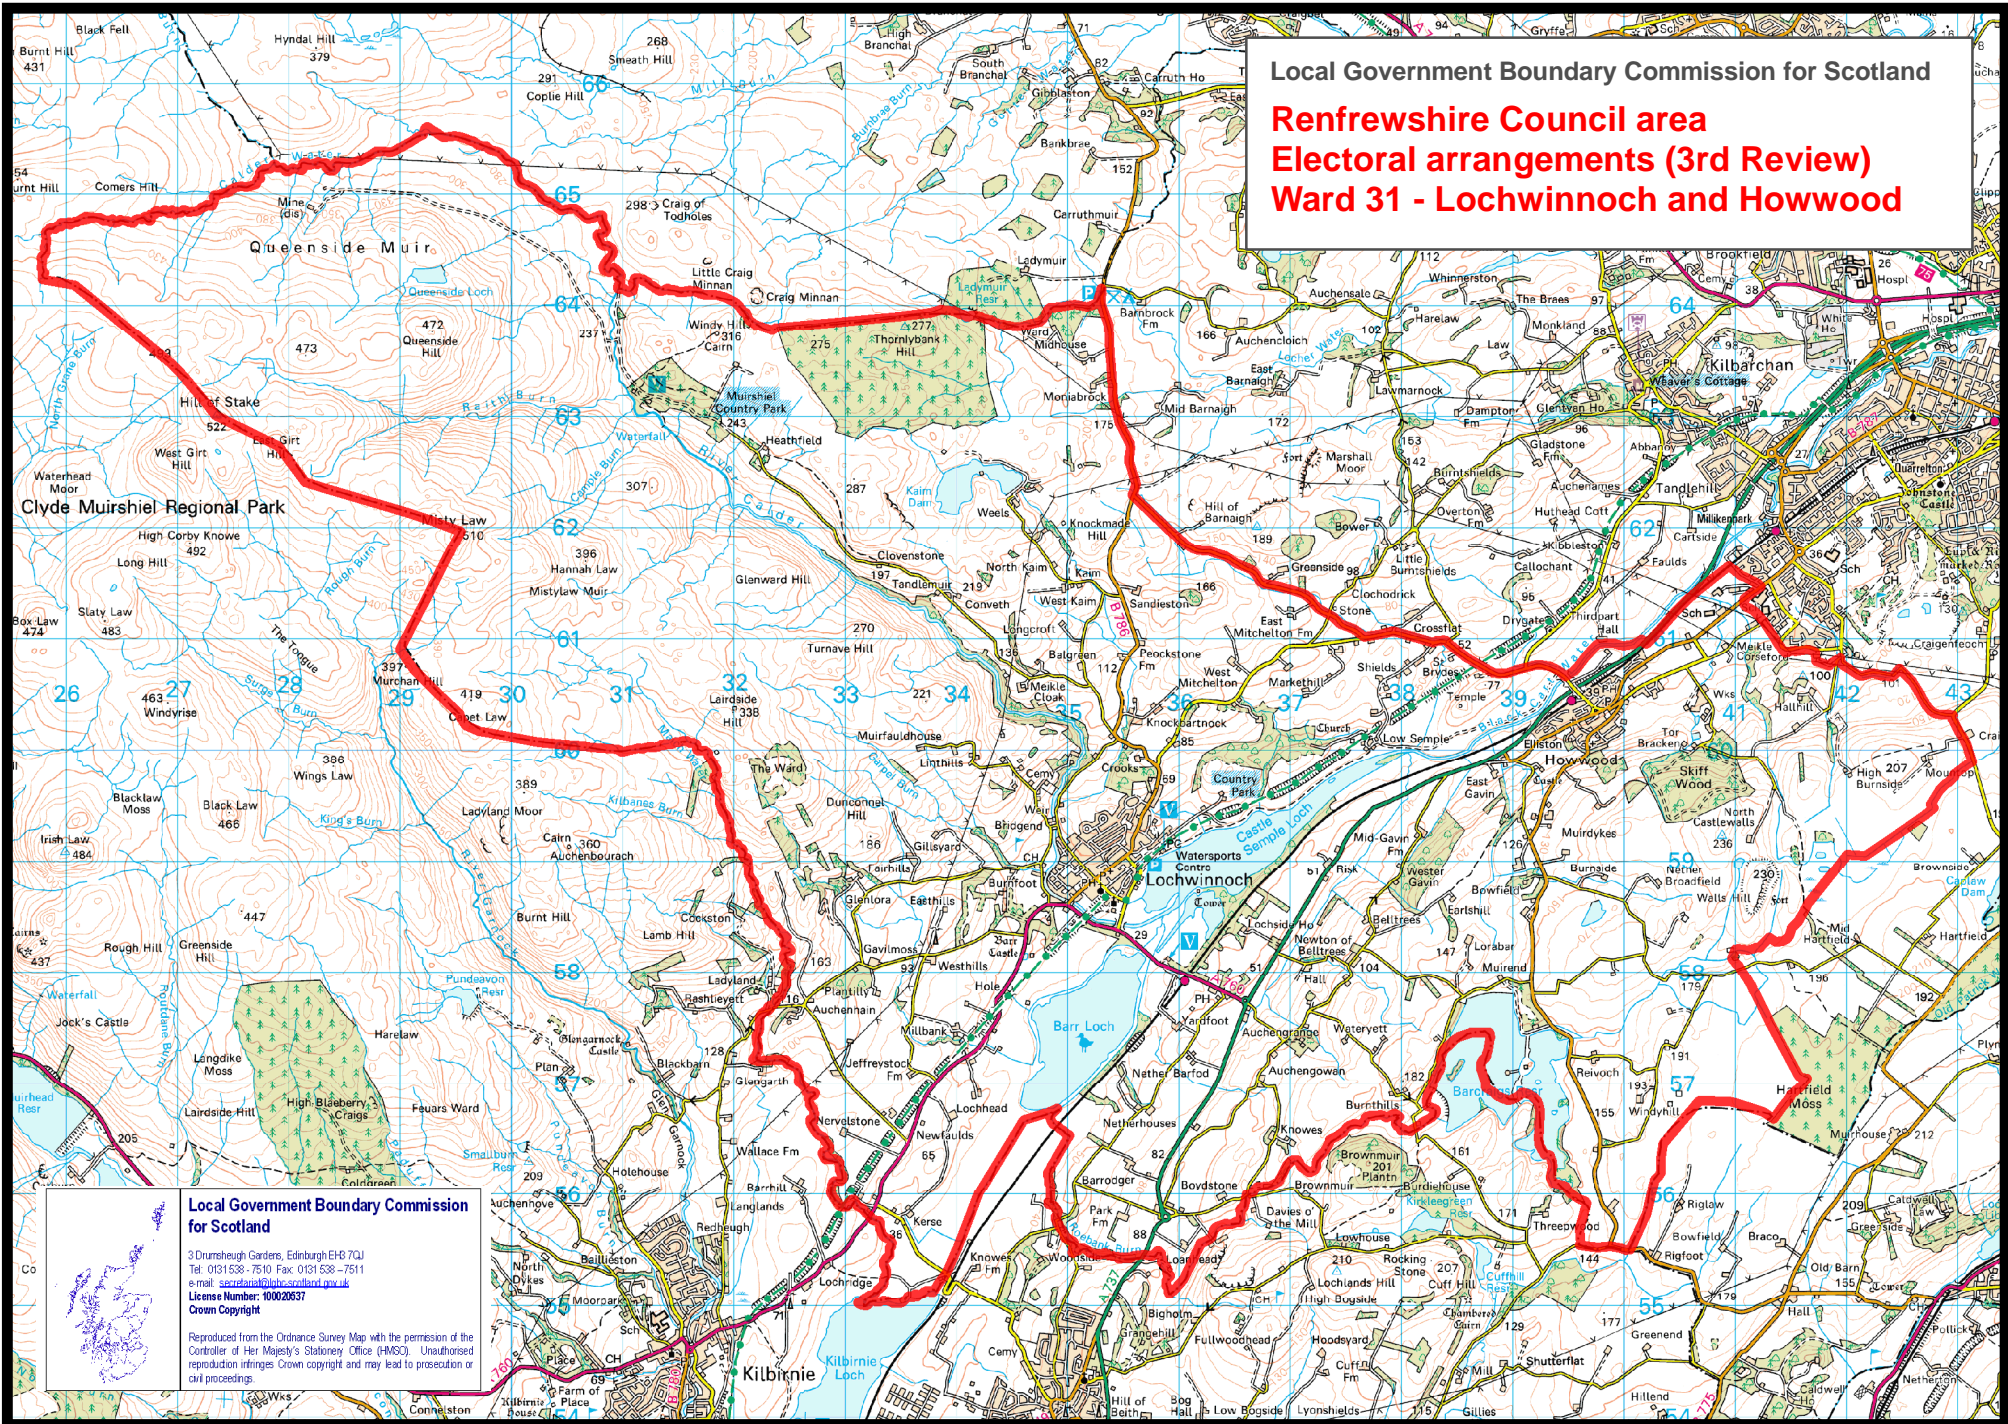

Local Government Boundary Commission for Scotland
Renfrewshire Council area
Electoral arrangements (3rd Review)
Ward 31 - Lochwinnoch and Howwood

Local Government Boundary Commission for Scotland