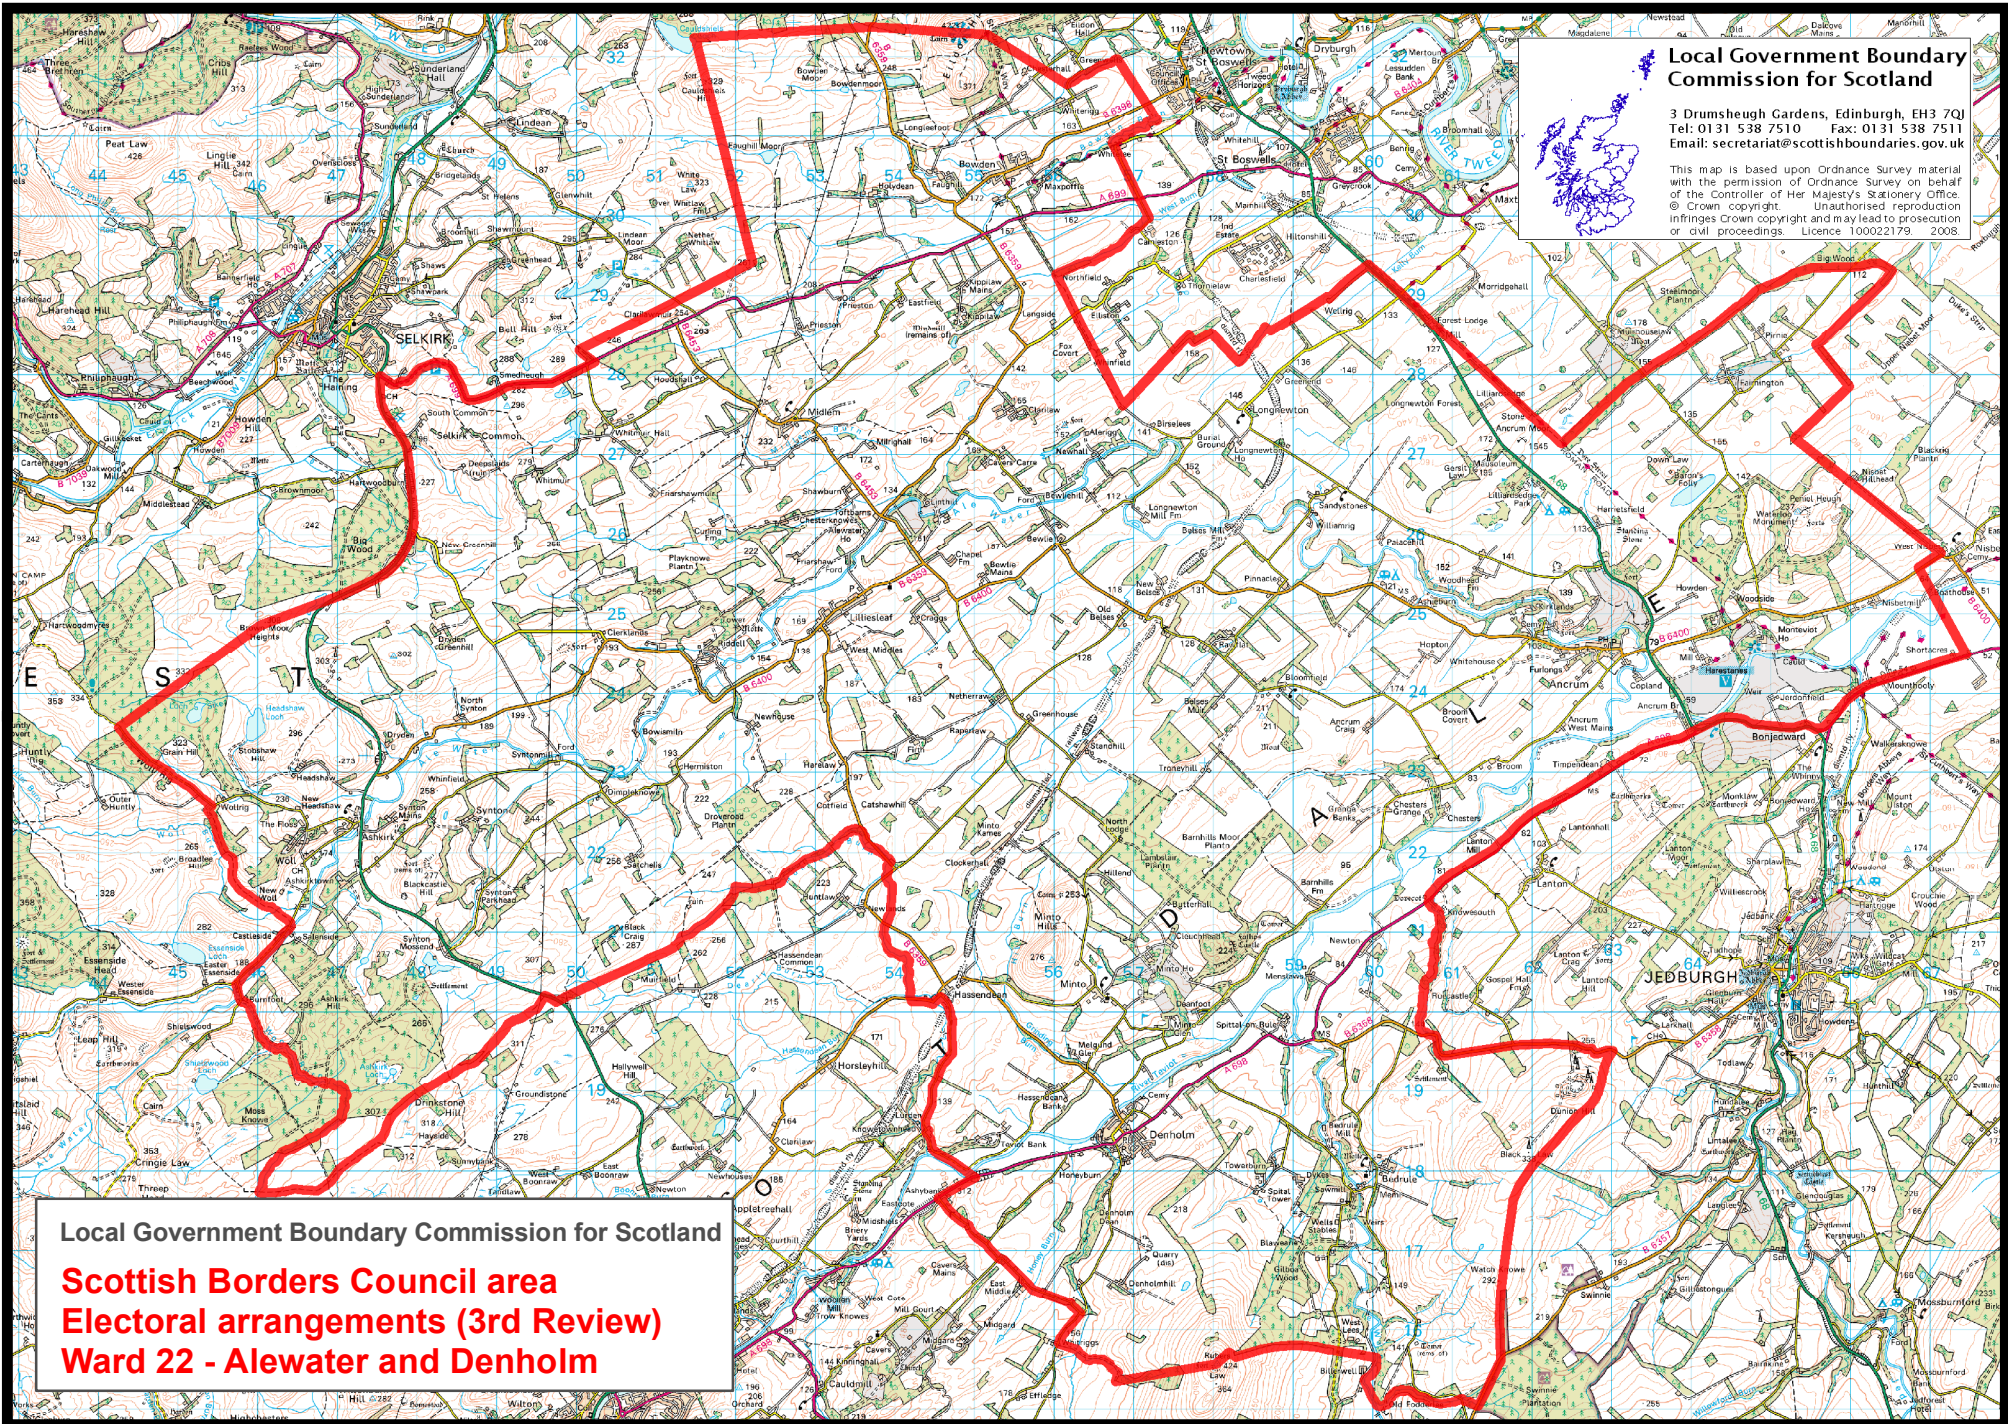

Local Government Boundary Commission for Scotland

3 Drumsheugh Gardens, Edinburgh, EH3 7QJ
Tel: 0131 538 7510 Fax: 0131 538 7511
Email: secretariat@scottishboundaries.gov.uk

Local Government Boundary Commission for Scotland
Scottish Borders Council area
Electoral arrangements (3rd Review)
Ward 22 - Alewater and Denholm