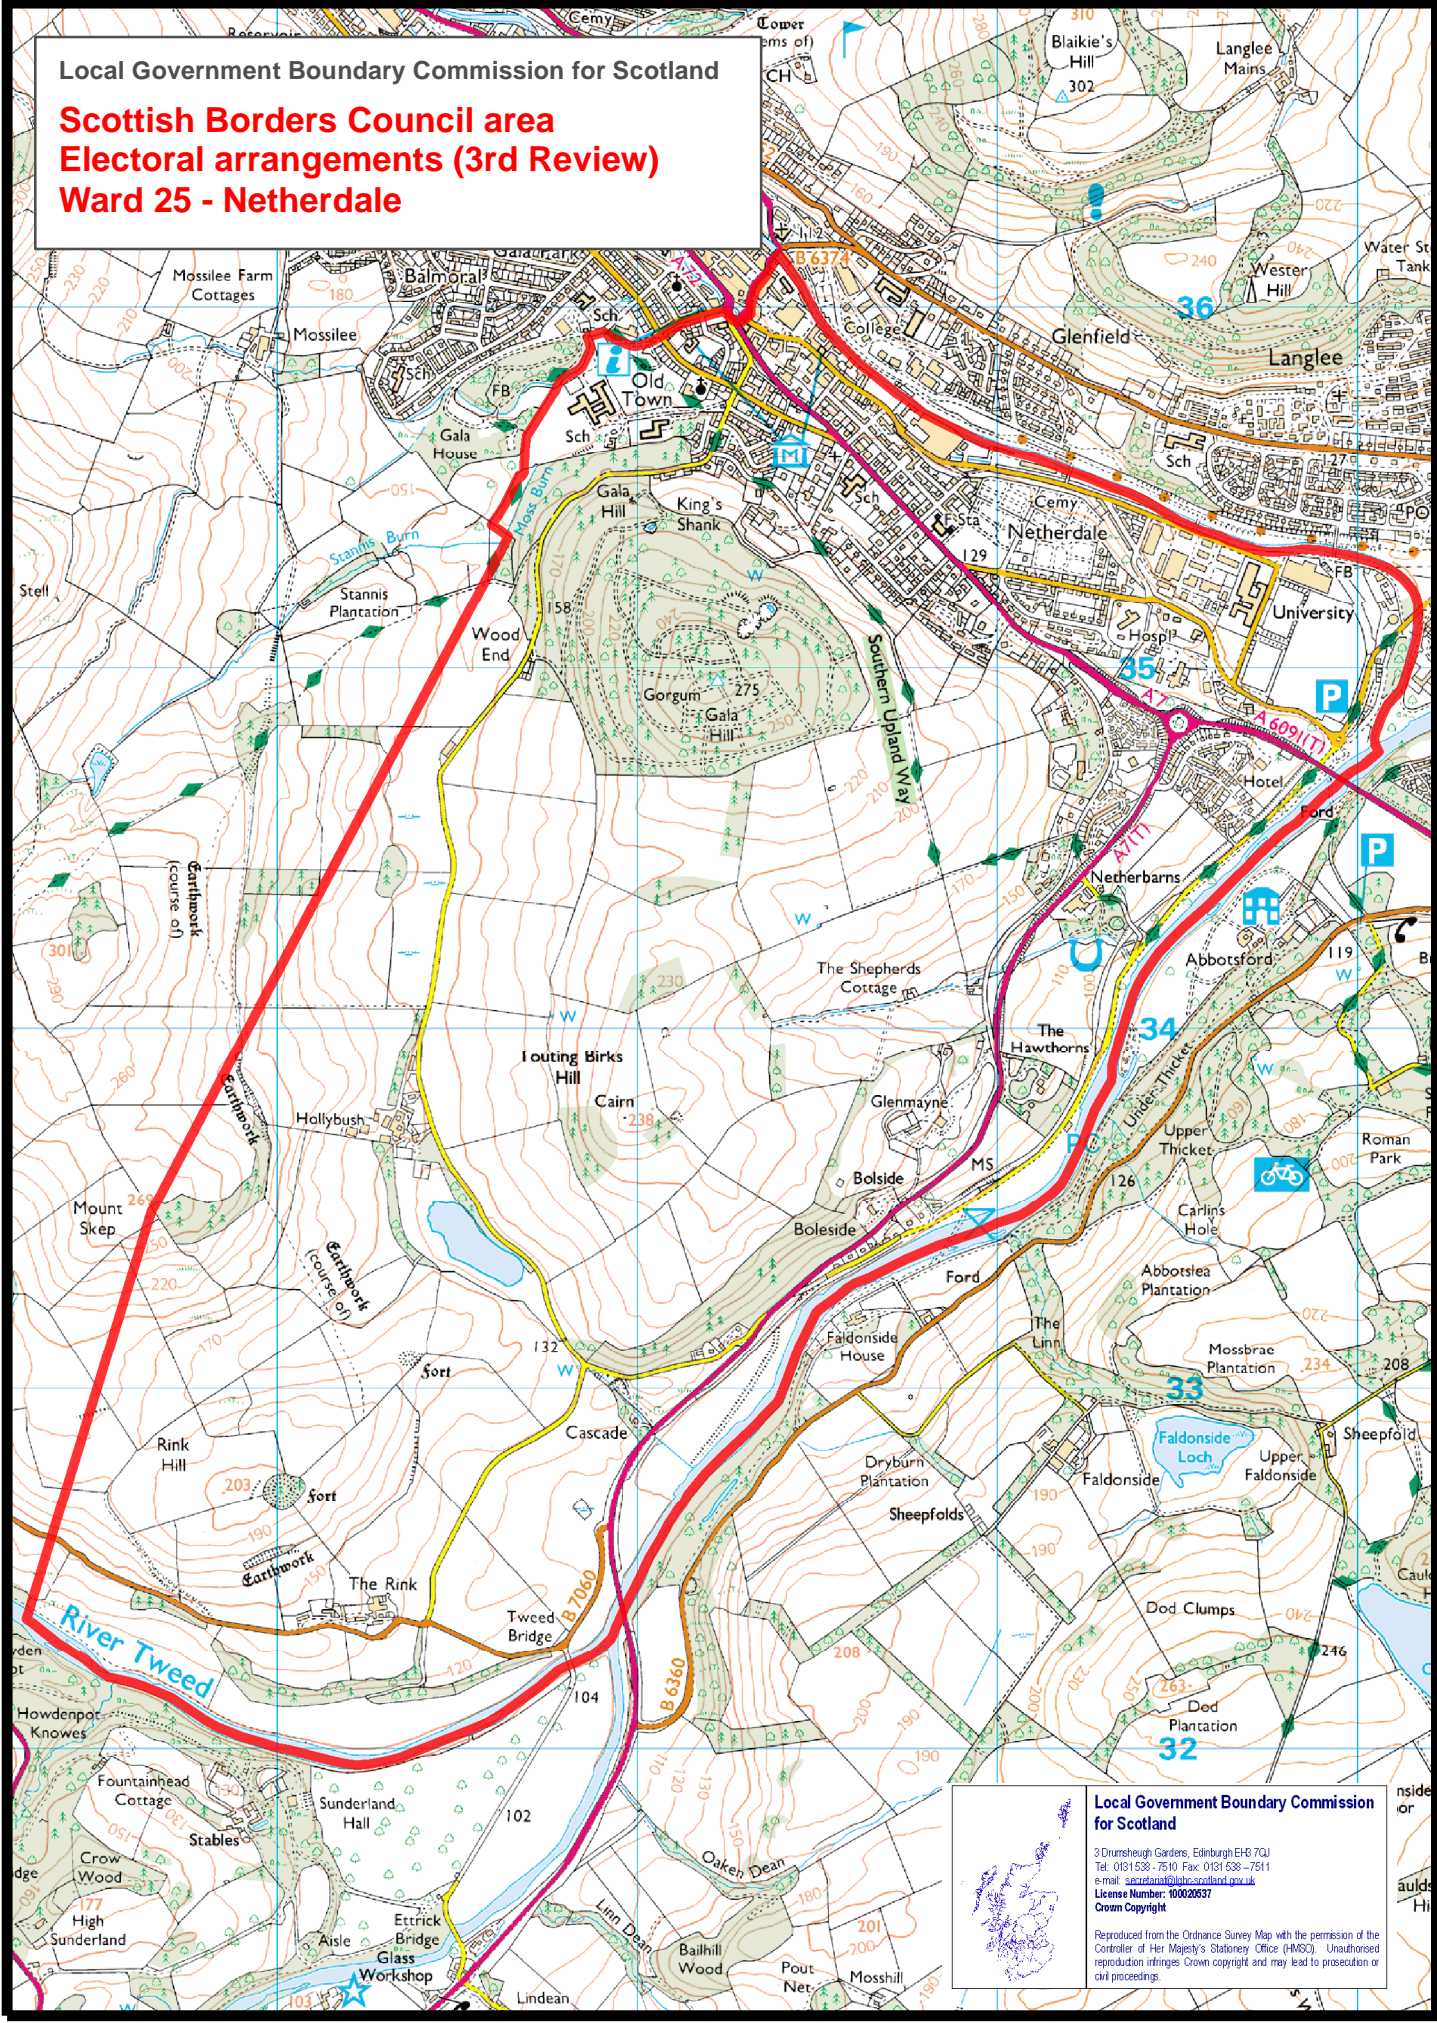

Local Government Boundary Commission for Scotland

**Scottish Borders Council area
Electoral arrangements (3rd Review)
Ward 25 - Netherdale**

Local Government Boundary Commission for Scotland