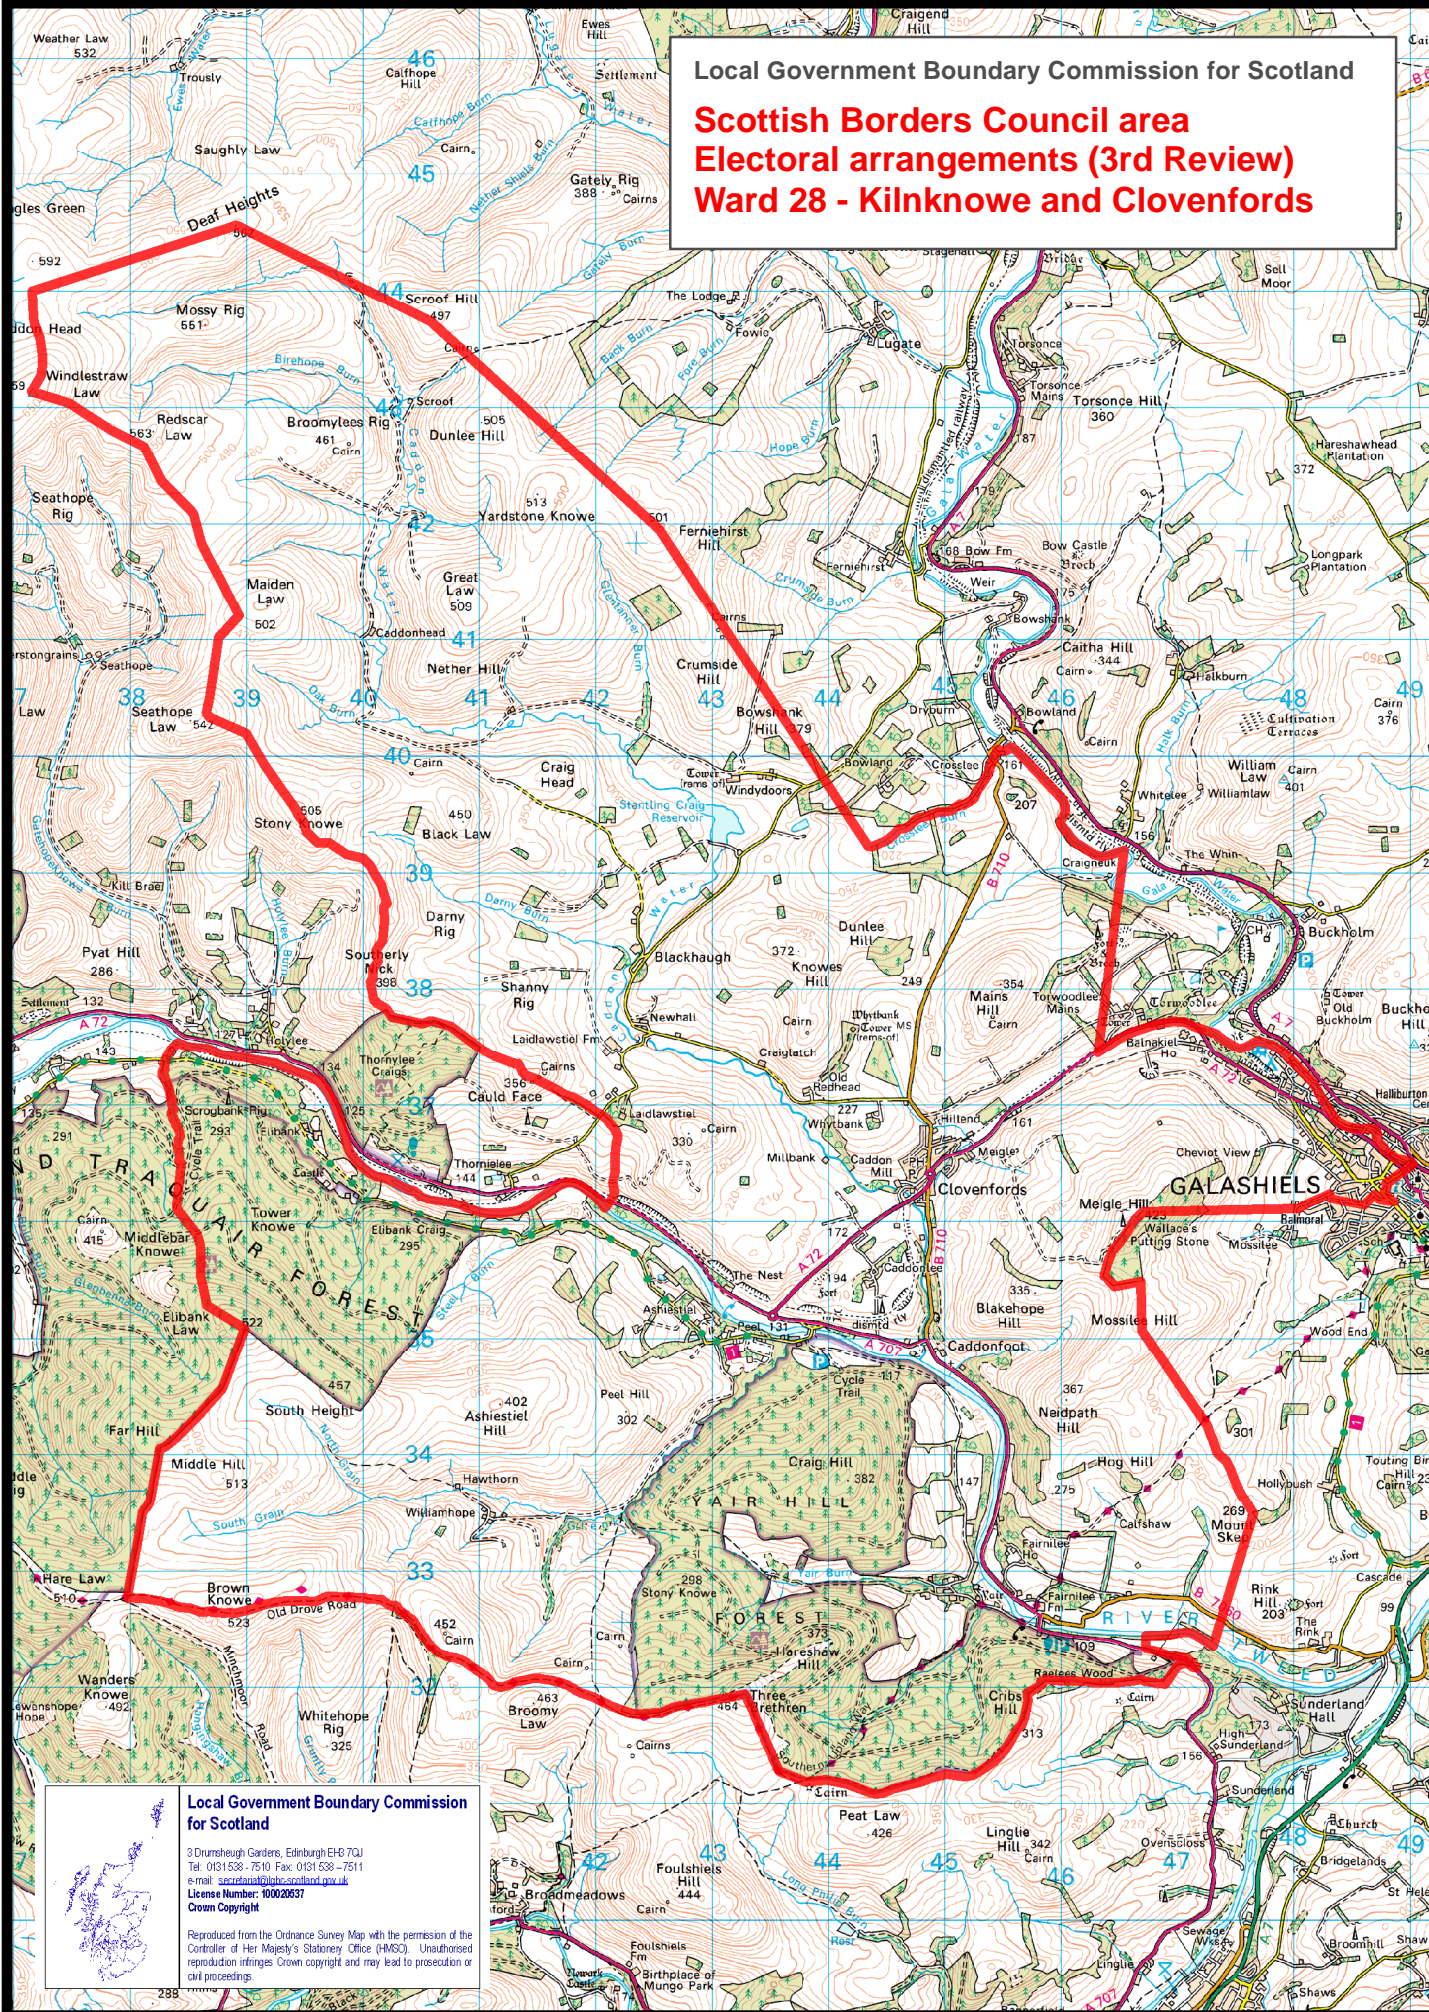

Local Government Boundary Commission for Scotland

**Scottish Borders Council area  
Electoral arrangements (3rd Review)  
Ward 28 - Kilnknowe and Clovenfords**

**Local Government Boundary Commission for Scotland**  
3 Drumshugh Gardens, Edinburgh EH3 7QJ  
Tel: 0131 538-7510 Fax: 0131 538-7511  
e-mail: [secretariat@lgbcs.scot.nhs.uk](mailto:secretariat@lgbcs.scot.nhs.uk)  
License Number: 10002637  
Crown Copyright

Reproduced from the Ordnance Survey Map with the permission of the Controller of Her Majesty's Stationery Office (HMCSO). Unauthorised reproduction infringes Crown copyright and may lead to prosecution or civil proceedings.