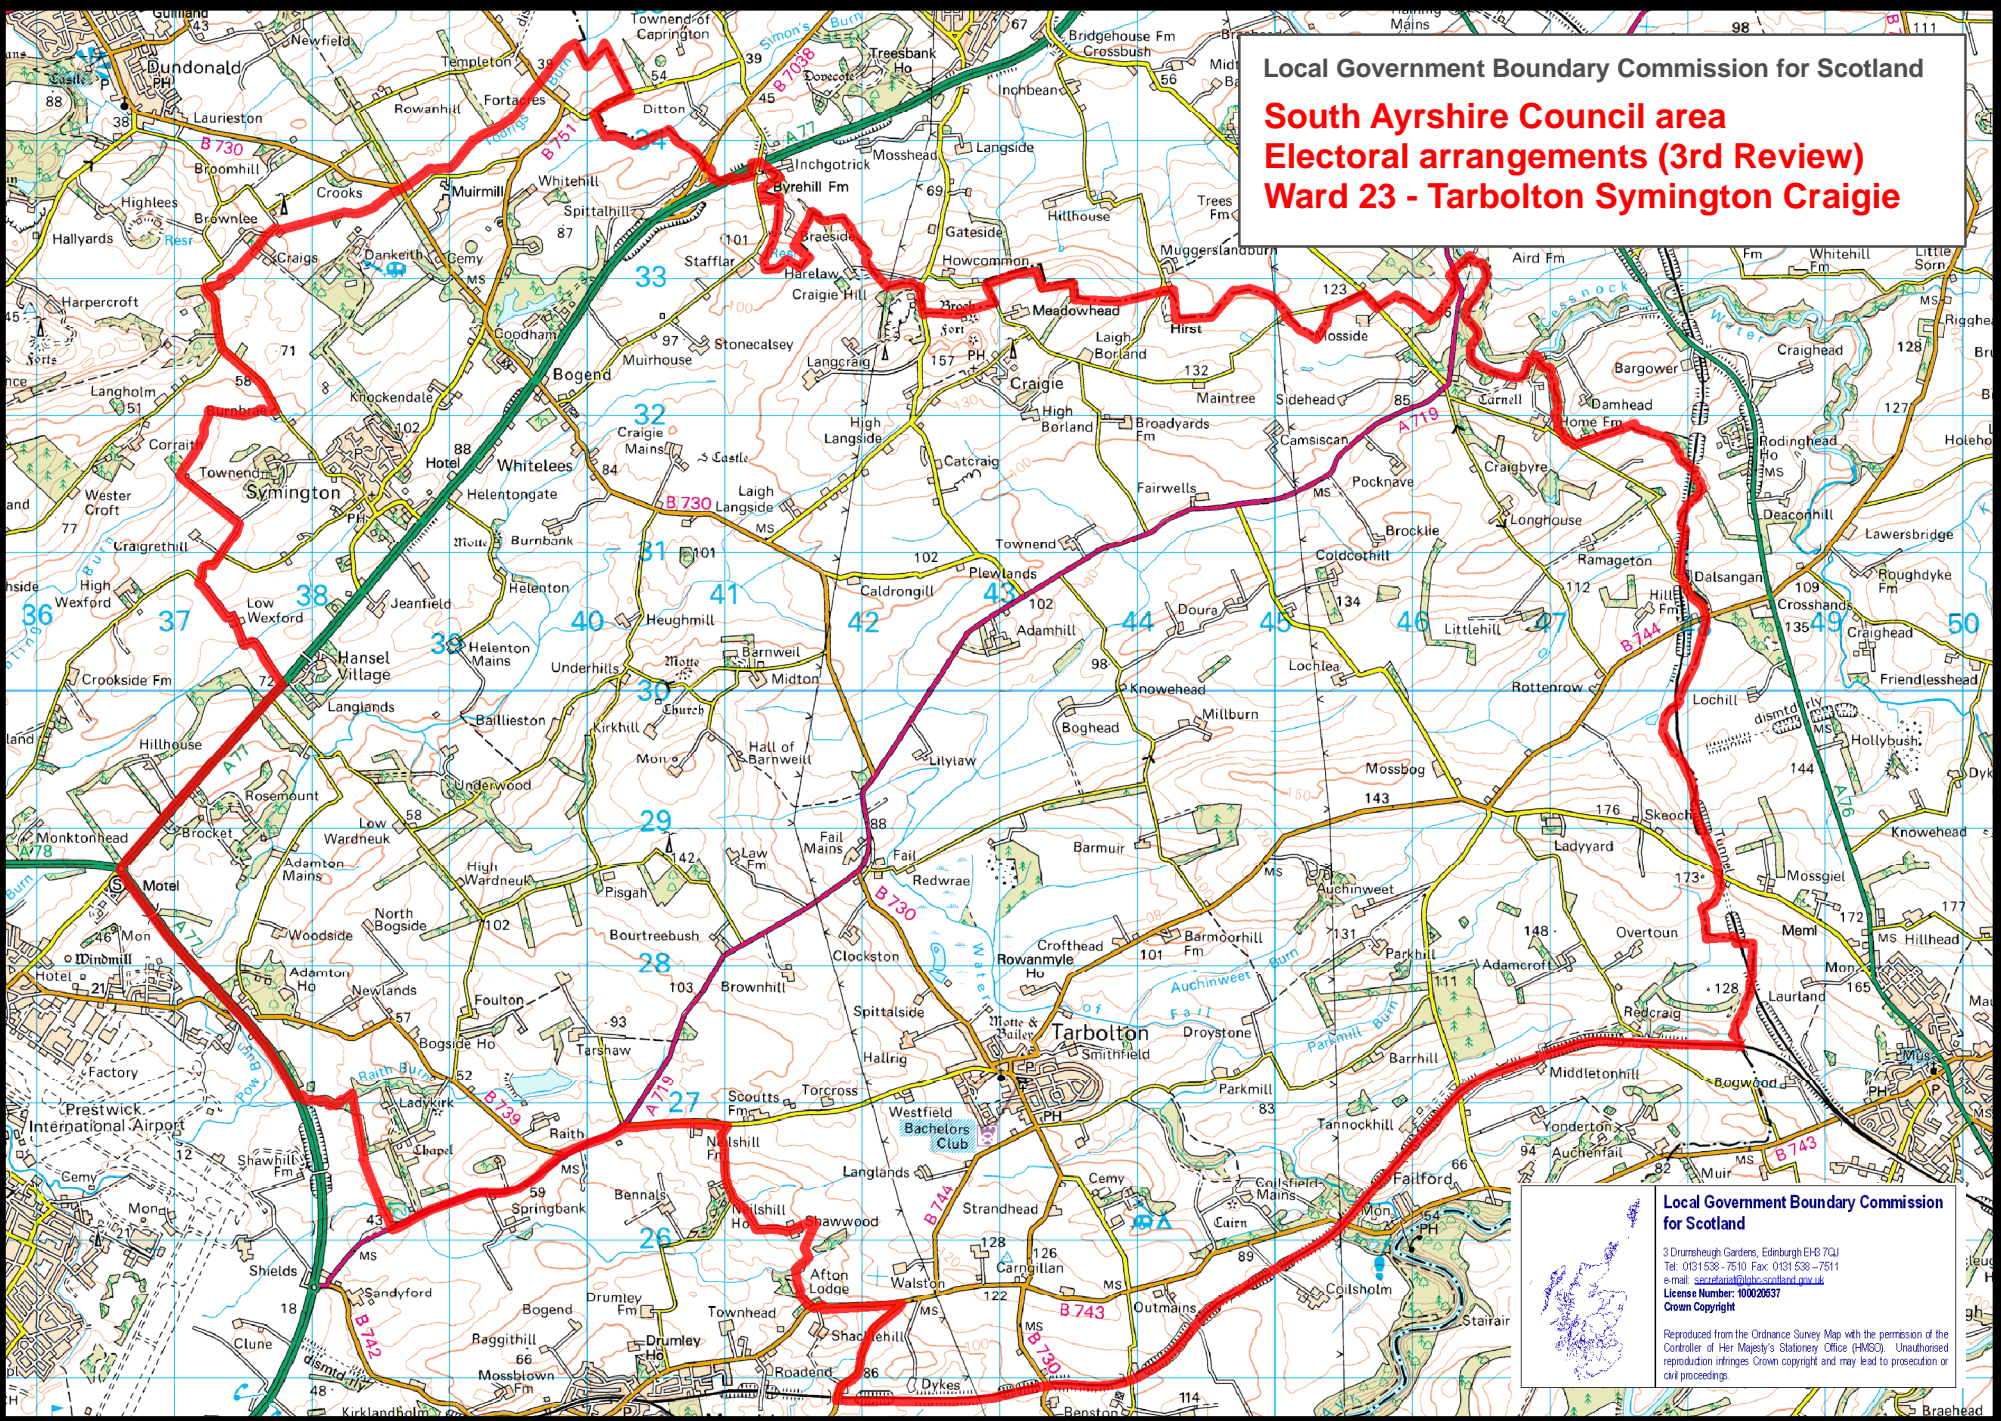

Local Government Boundary Commission for Scotland

**South Ayrshire Council area
Electoral arrangements (3rd Review)
Ward 23 - Tarbolton Symington Craige**

Local Government Boundary Commission for Scotland