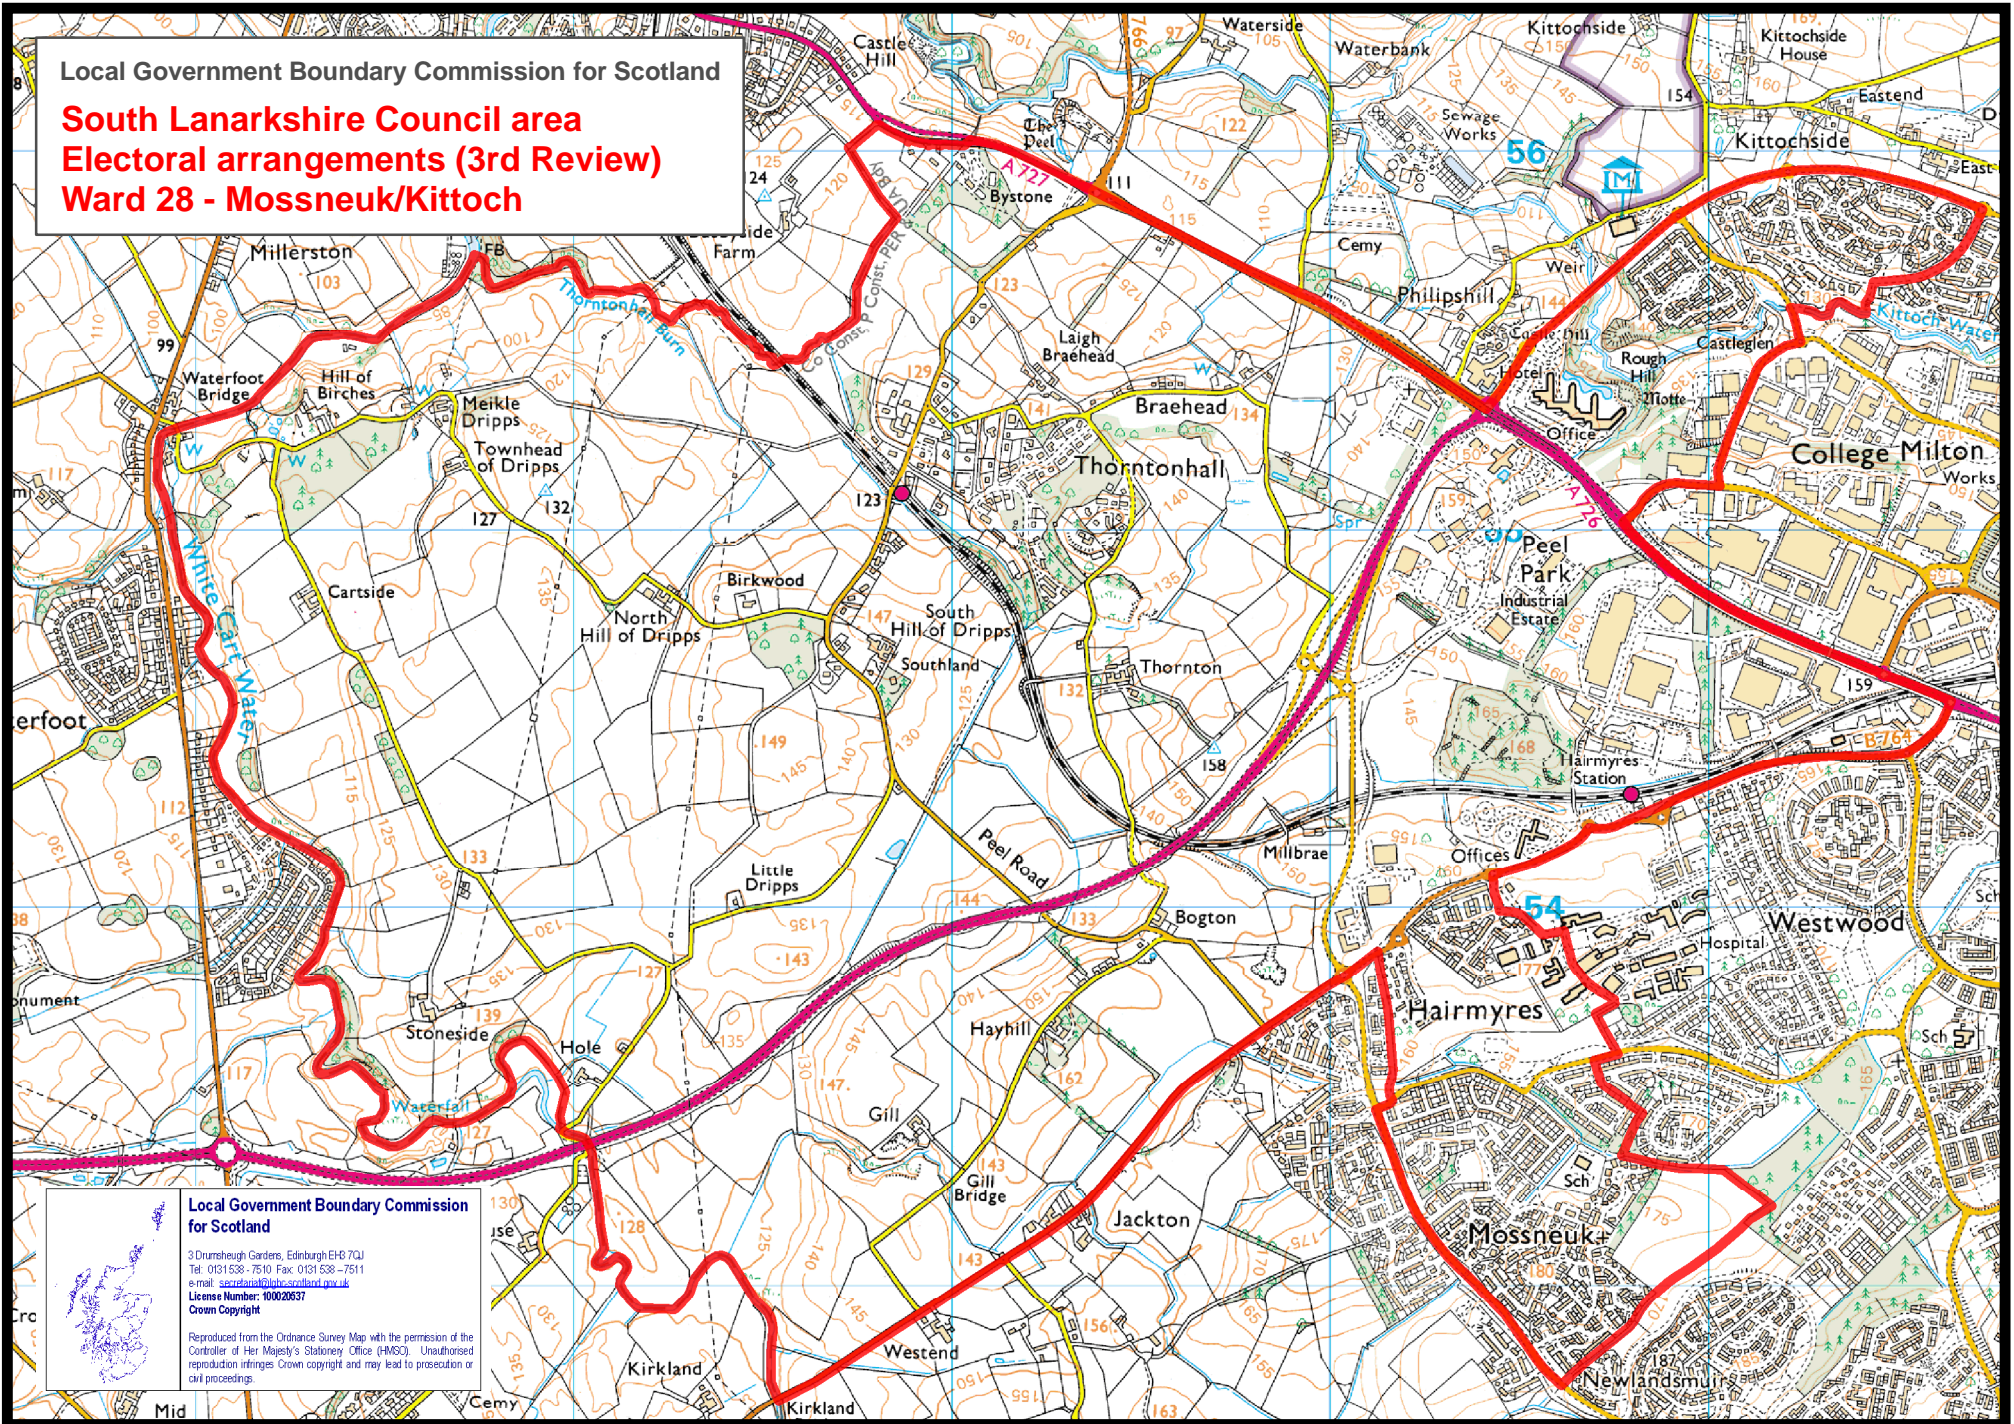

Local Government Boundary Commission for Scotland

**South Lanarkshire Council area
Electoral arrangements (3rd Review)
Ward 28 - Mossneuk/Kittoch**

Local Government Boundary Commission for Scotland