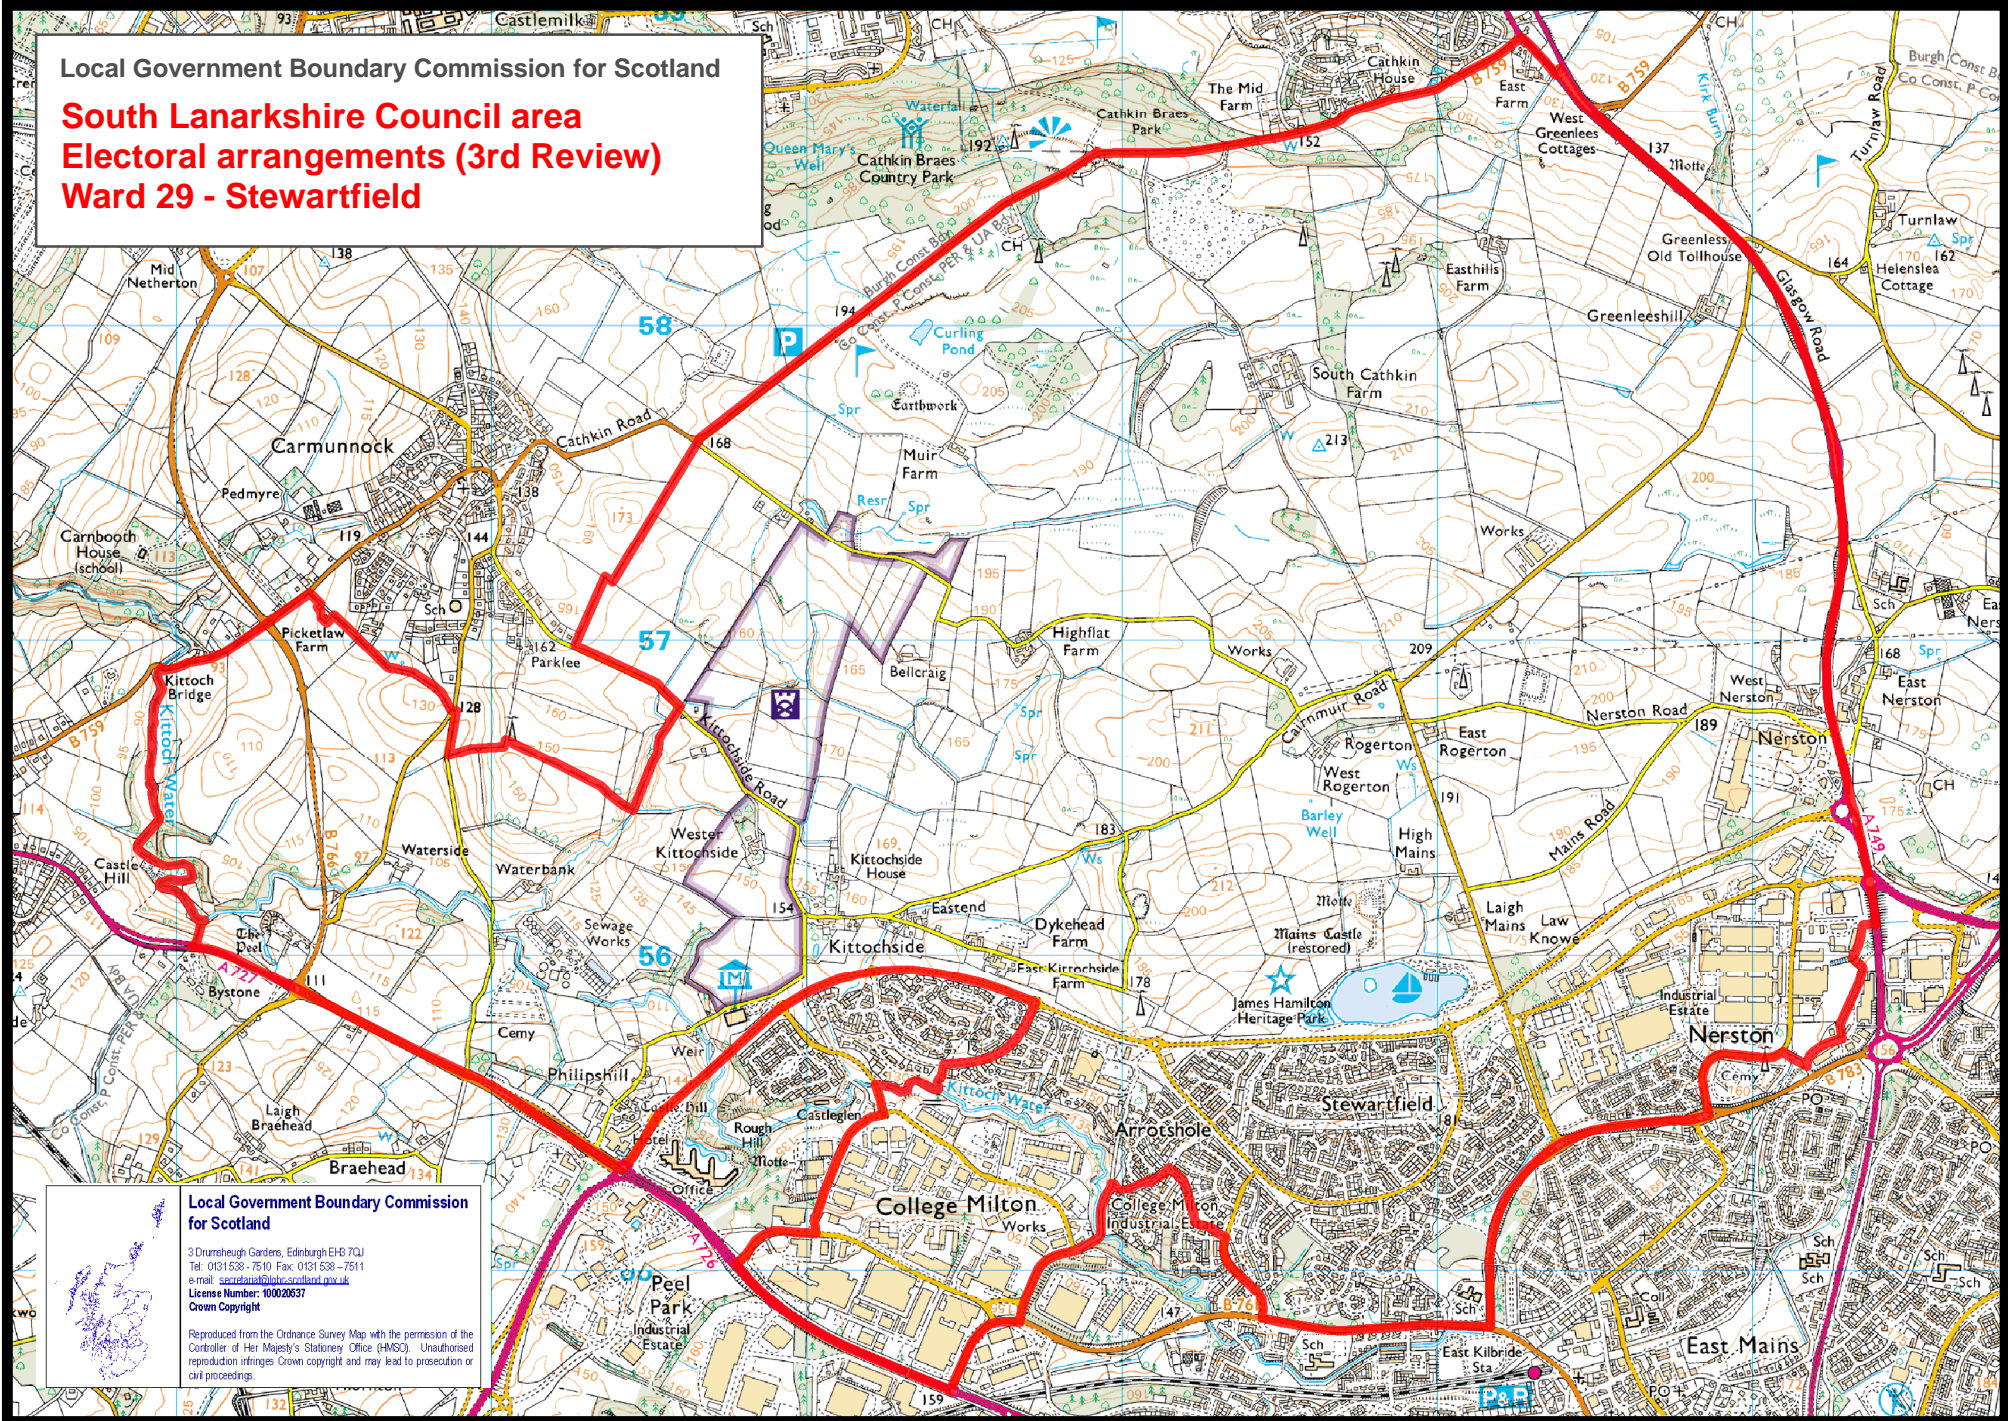

Local Government Boundary Commission for Scotland

**South Lanarkshire Council area
Electoral arrangements (3rd Review)
Ward 29 - Stewartfield**

Local Government Boundary Commission for Scotland