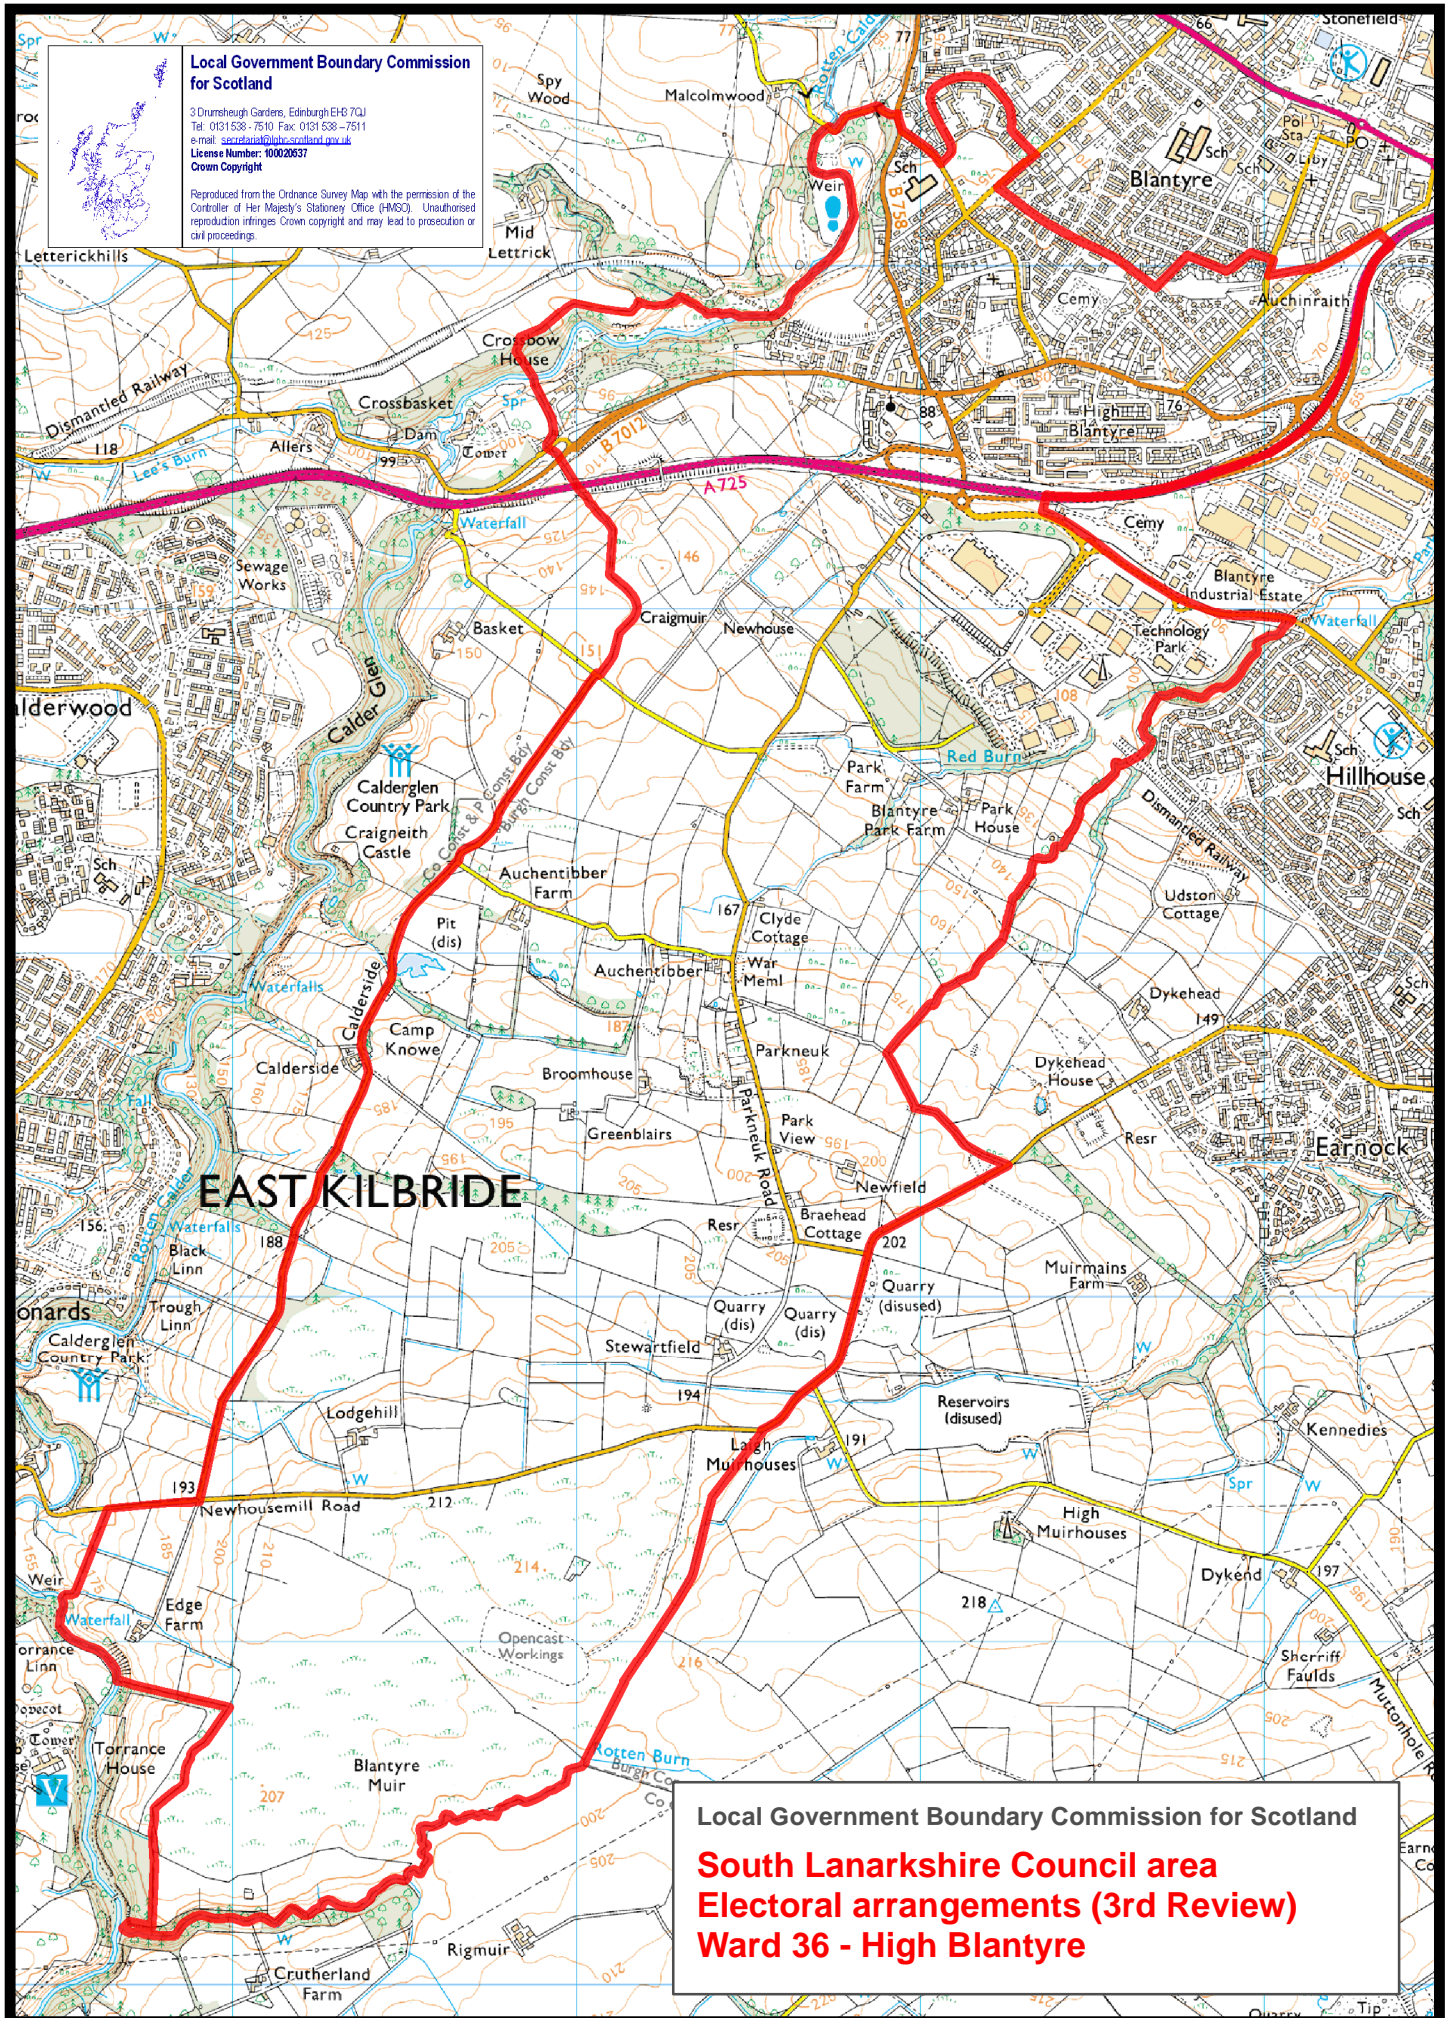

Local Government Boundary Commission for Scotland

Local Government Boundary Commission for Scotland
South Lanarkshire Council area
Electoral arrangements (3rd Review)
Ward 36 - High Blantyre