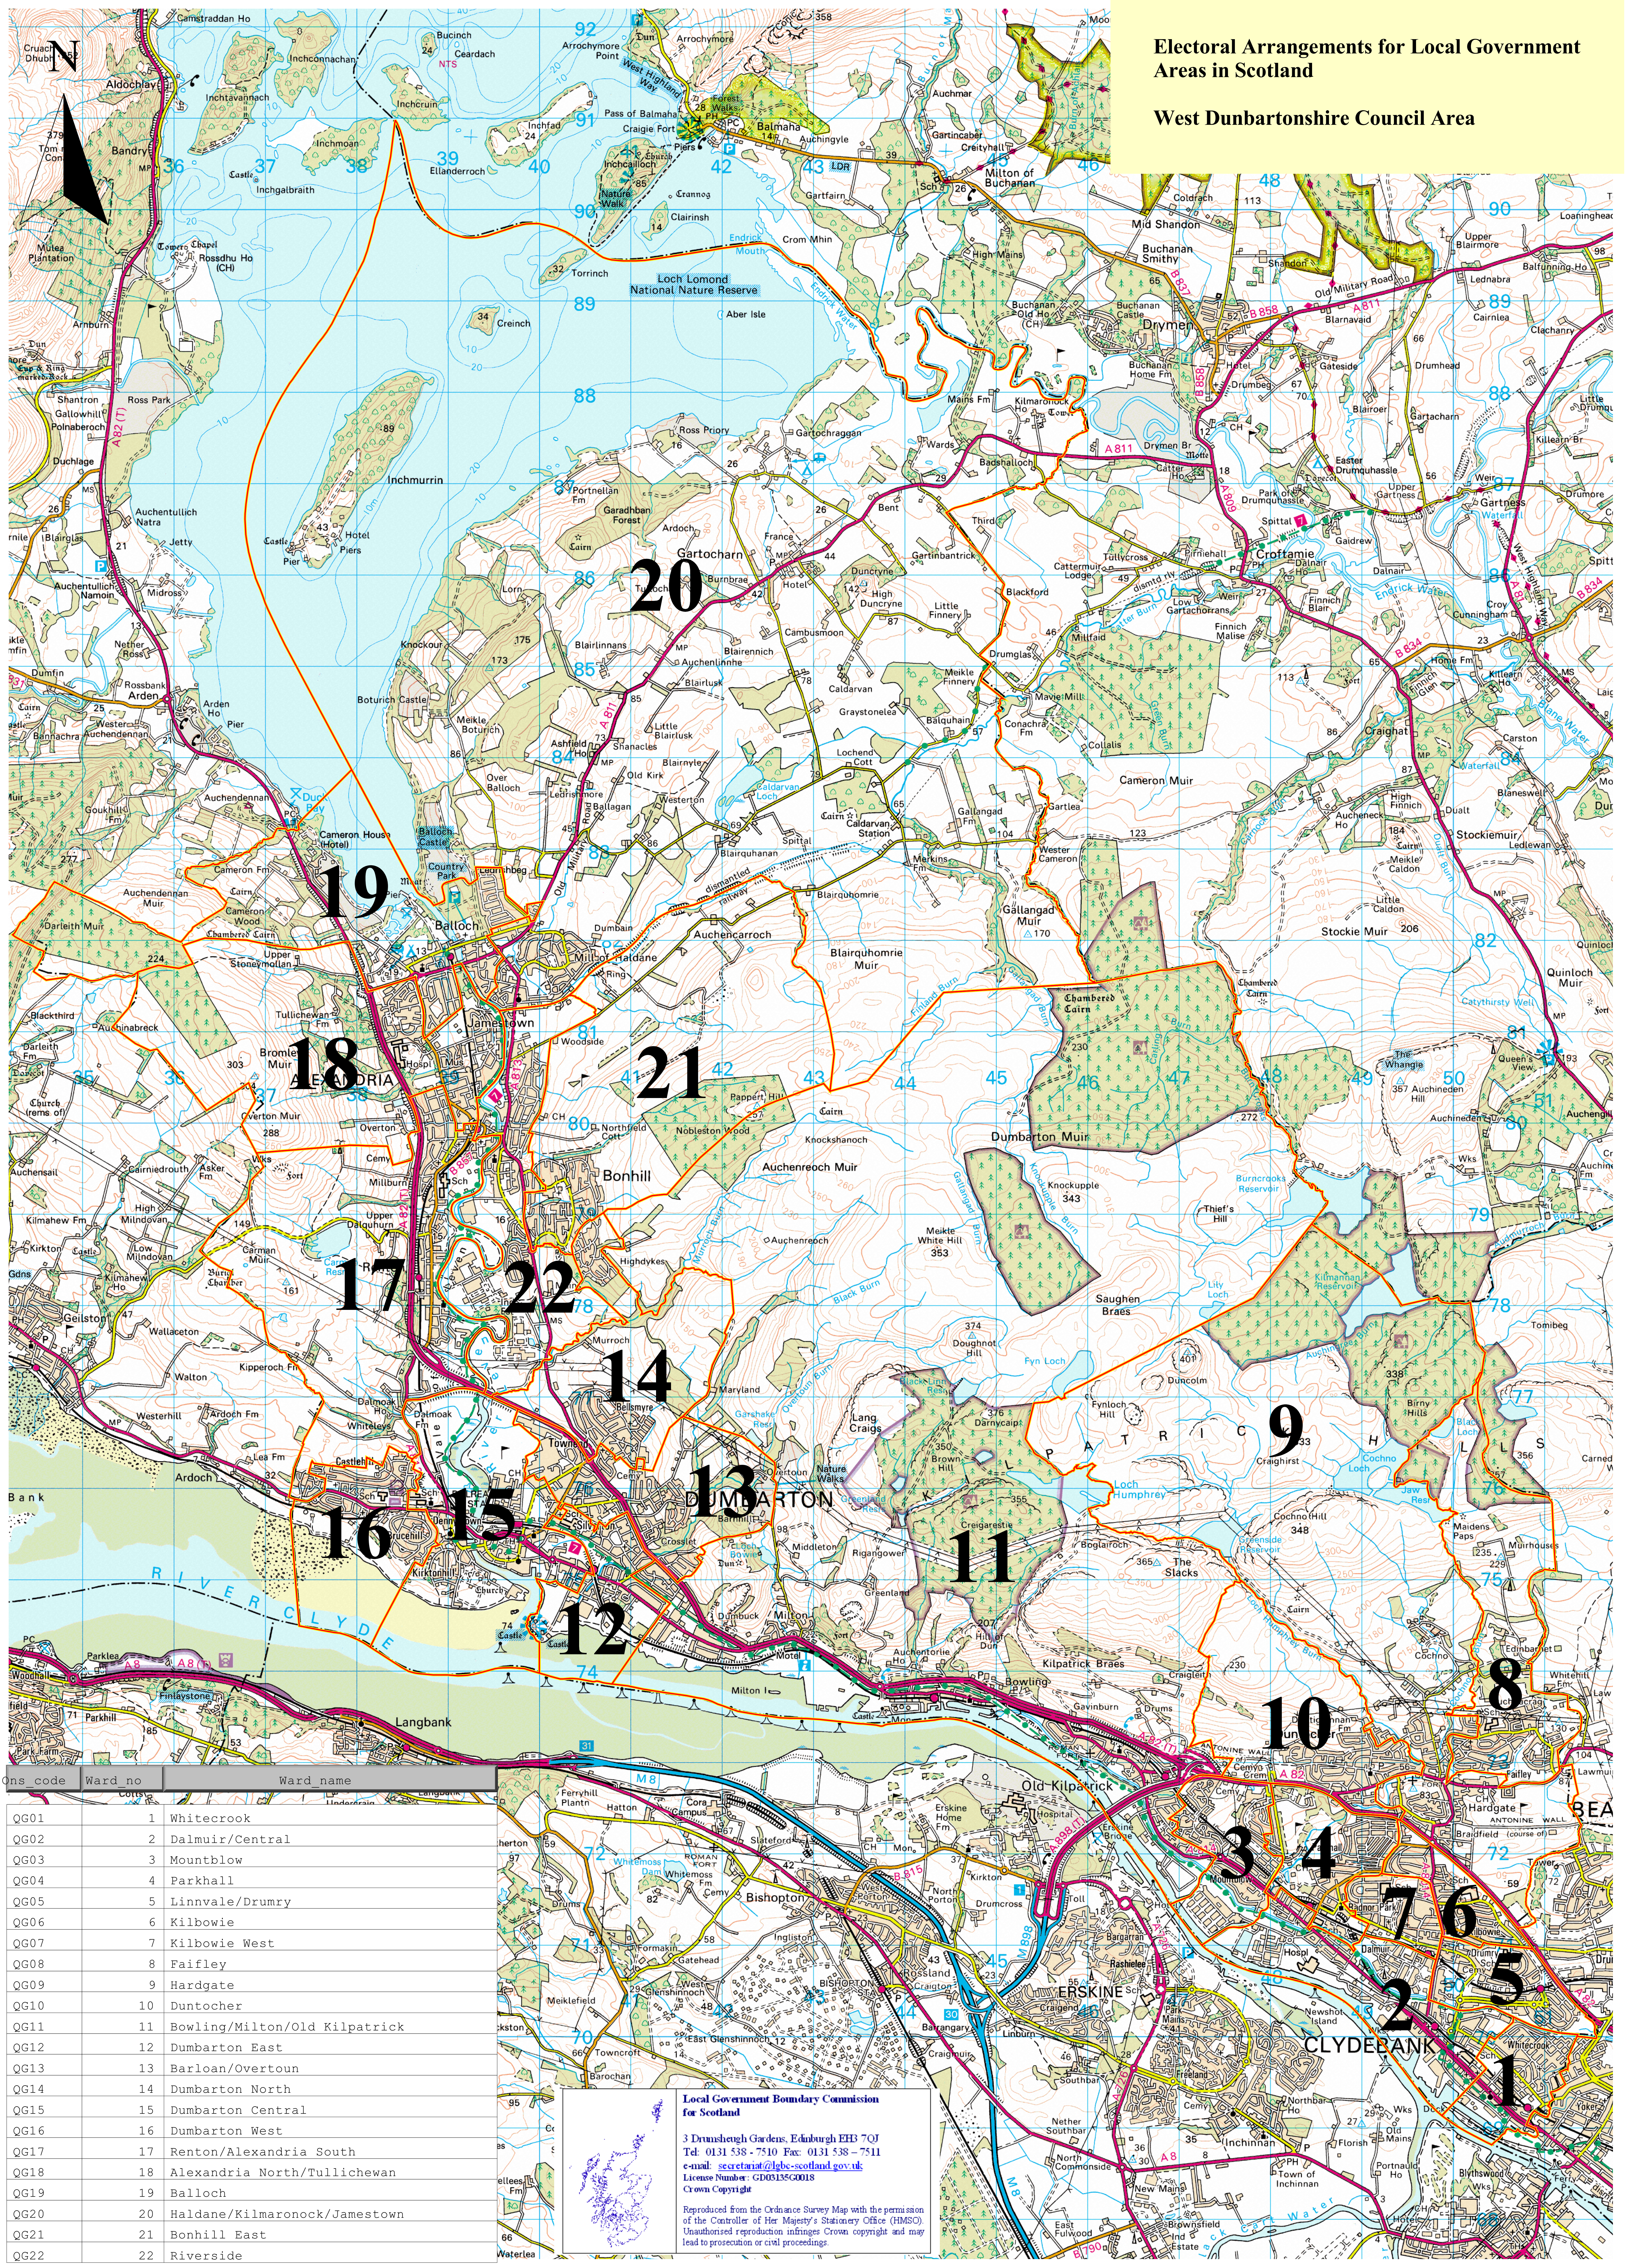

Electoral Arrangements for Local Government Areas in Scotland

West Dunbartonshire Council Area

ONS code	Ward no	Ward name
QG01	1	Whitecrook
QG02	2	Dalmuir/Central
QG03	3	Mountblow
QG04	4	Parkhall
QG05	5	Linnvale/Drumry
QG06	6	Kilbowie
QG07	7	Kilbowie West
QG08	8	Faifley
QG09	9	Hardgate
QG10	10	Duntocher
QG11	11	Bowling/Milton/Old Kilpatrick
QG12	12	Dumbarton East
QG13	13	Barloan/Overtoun
QG14	14	Dumbarton North
QG15	15	Dumbarton Central
QG16	16	Dumbarton West
QG17	17	Renton/Alexandria South
QG18	18	Alexandria North/Tullichewan
QG19	19	Balloch
QG20	20	Haldane/Kilmarnock/Jamestown
QG21	21	Bonhill East
QG22	22	Riverside

Local Government Boundary Commission for Scotland
 3 Drumshugh Gardens, Edinburgh EH3 7QJ
 Tel: 0131 538 - 7510 Fax: 0131 538 - 7511
 e-mail: secretariat@lgb-scotland.gov.uk
 License Number: GD0315G0018
 Crown Copyright

Reproduced from the Ordnance Survey Map with the permission of the Controller of Her Majesty's Stationery Office (HMSO). Unauthorised reproduction infringes Crown copyright and may lead to prosecution or civil proceedings.