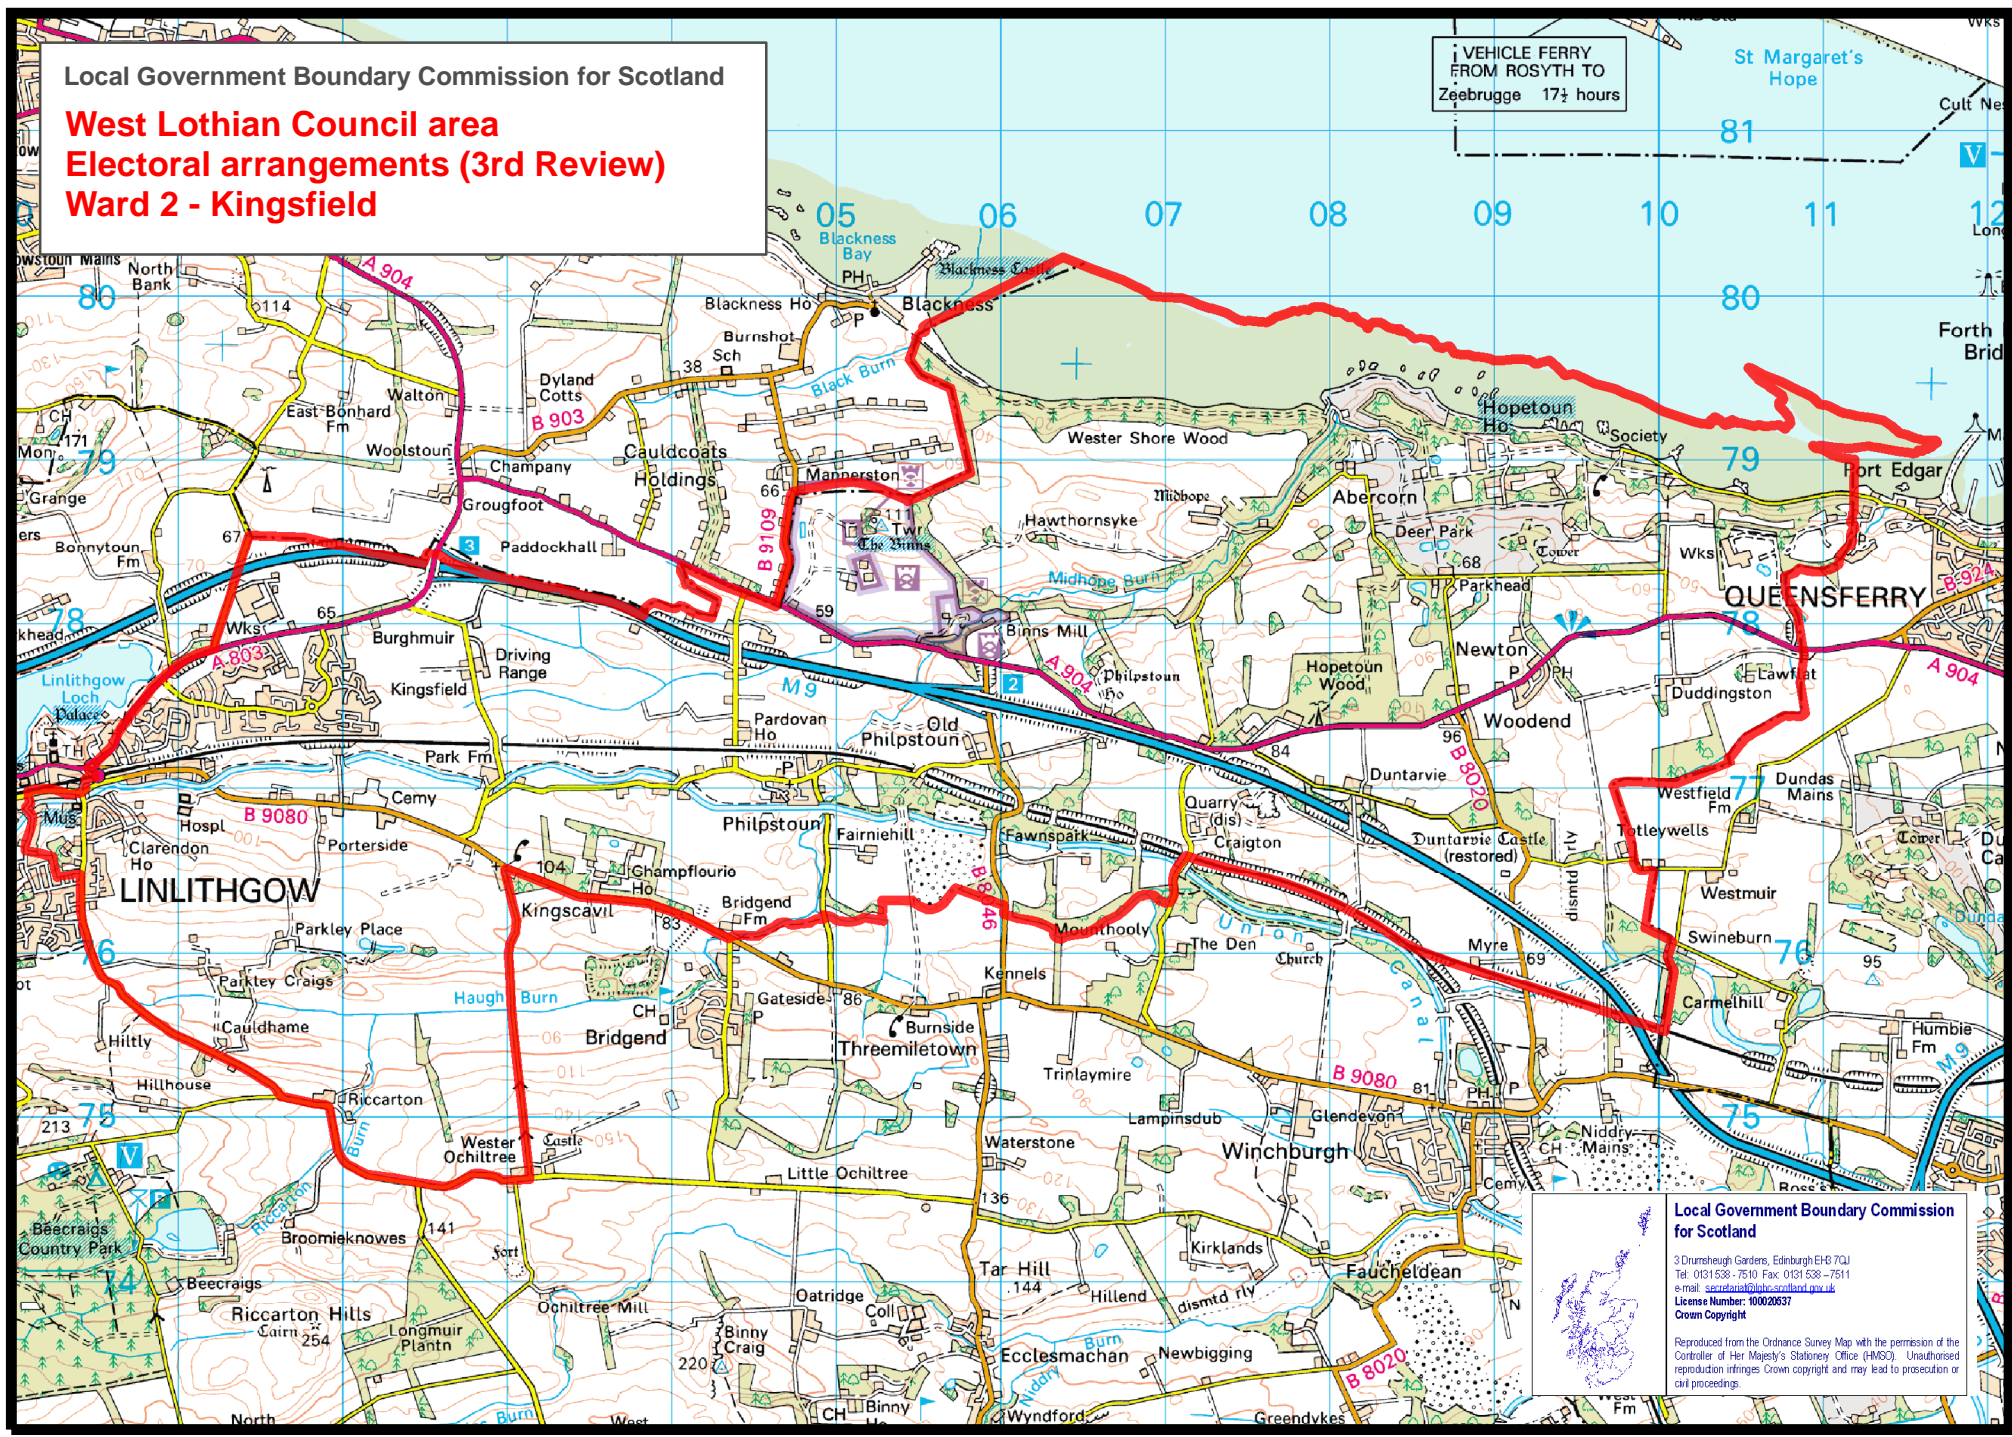

Local Government Boundary Commission for Scotland

**West Lothian Council area
Electoral arrangements (3rd Review)
Ward 2 - Kingsfield**

VEHICLE FERRY
FROM ROSYTH TO
Zeebrugge 17½ hours

Local Government Boundary Commission for Scotland
3 Drumheugh Gardens, Edinburgh EH6 7QJ
Tel: 0131 538 7510 Fax: 0131 538 7511
e-mail: scotland@lgbcs.scot.nhs.uk
License Number: 100020637
Crown Copyright

Reproduced from the Ordnance Survey Map with the permission of the Controller of Her Majesty's Stationery Office (HMSO). Unauthorised reproduction infringes Crown copyright and may lead to prosecution or civil proceedings.