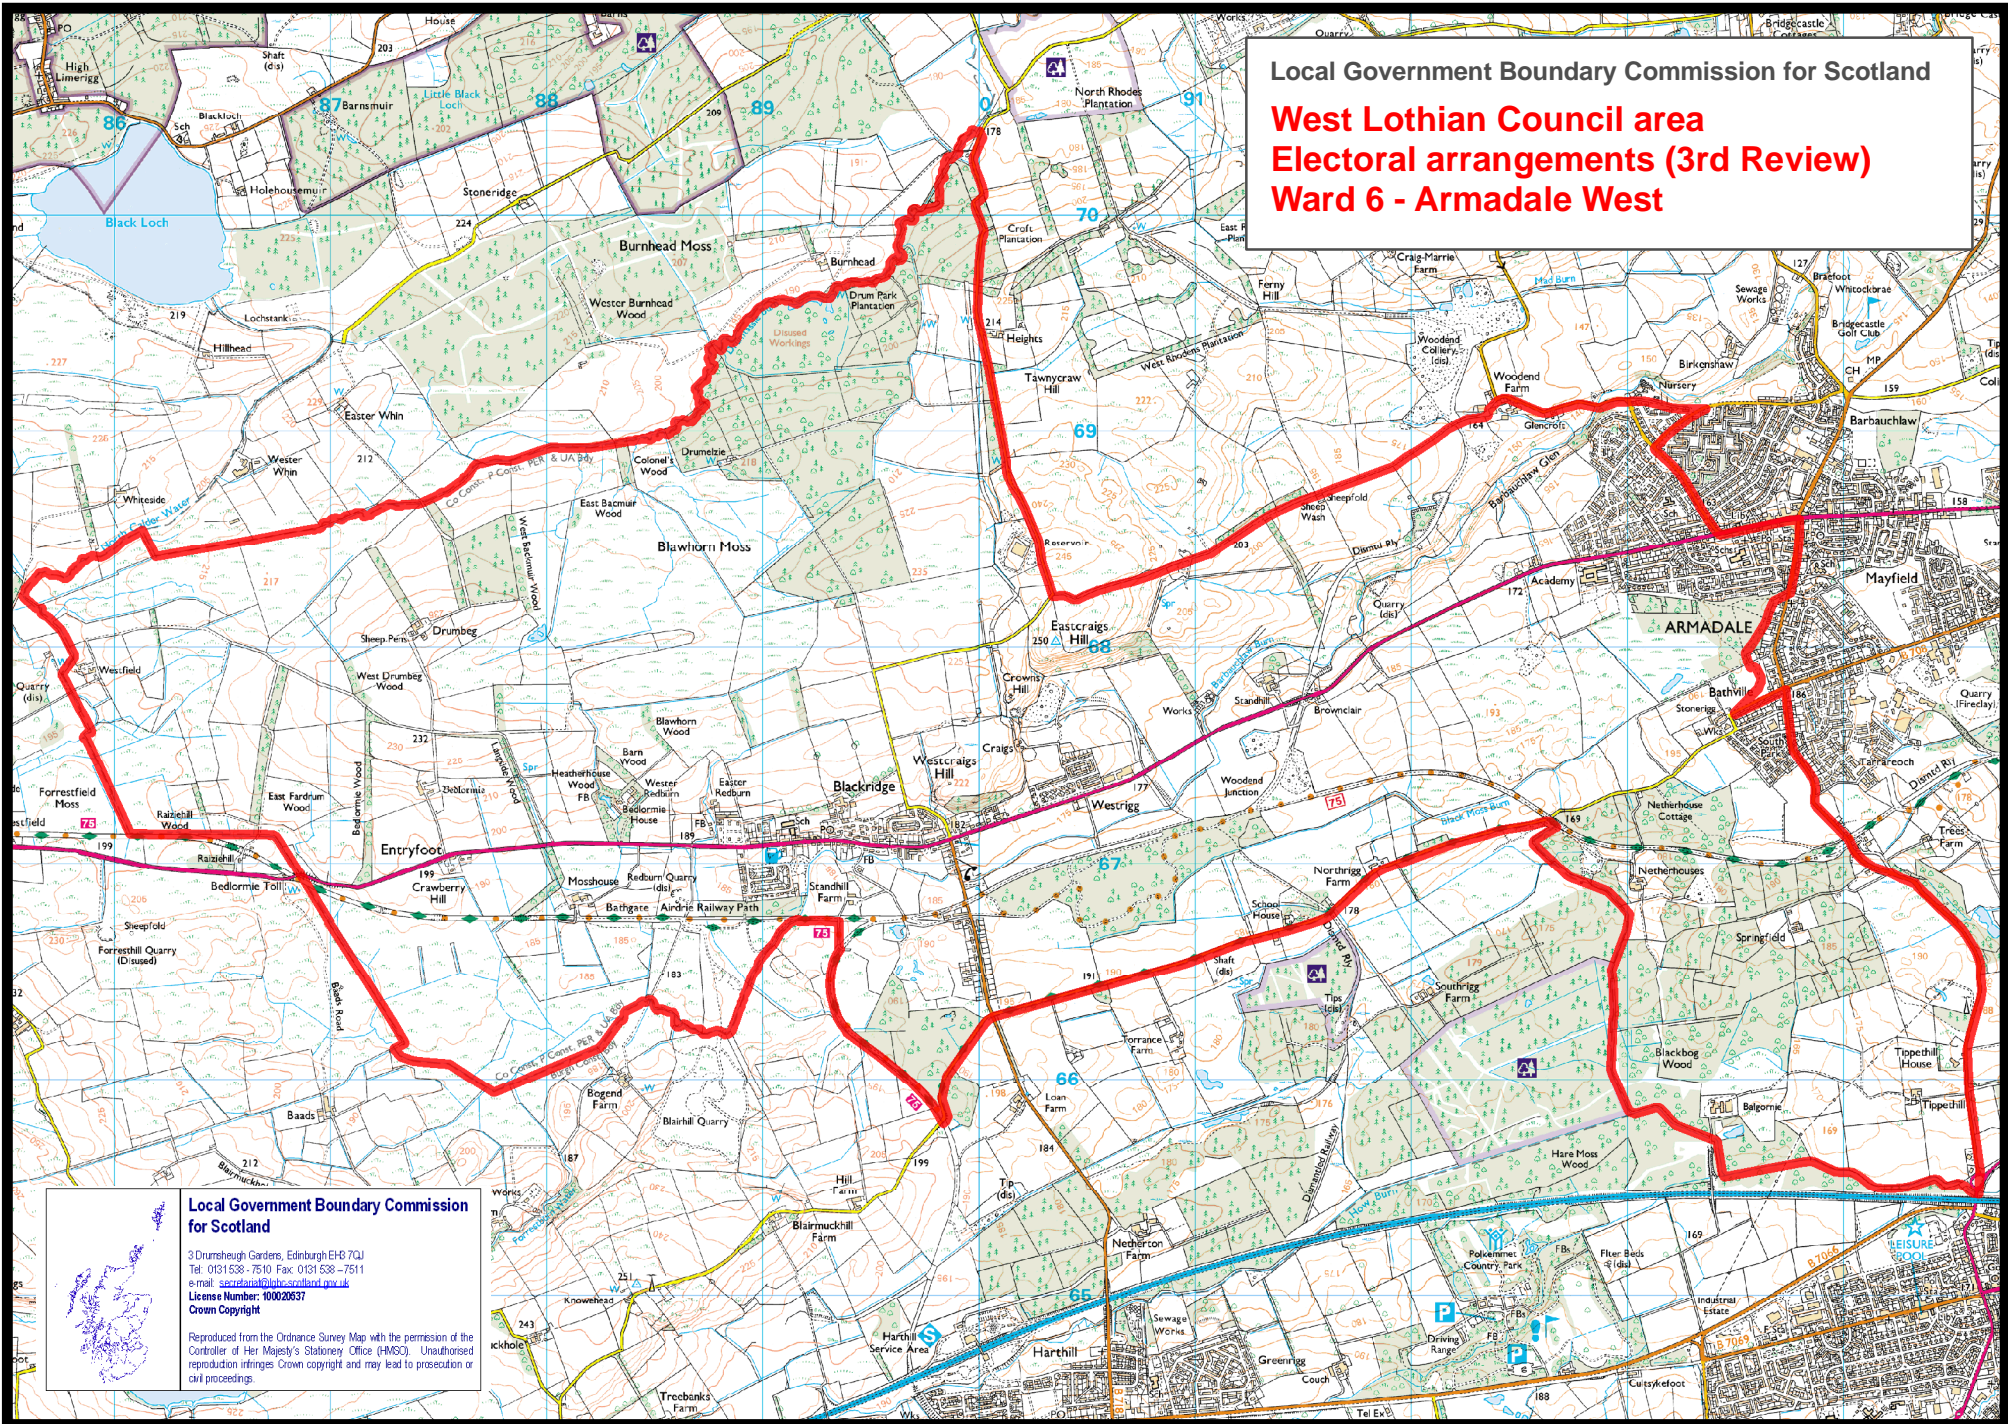

Local Government Boundary Commission for Scotland

**West Lothian Council area  
Electoral arrangements (3rd Review)  
Ward 6 - Armadale West**

**Local Government Boundary Commission for Scotland**

3 Drumseugh Gardens, Edinburgh EH8 7QJ  
Tel: 0131 538-7510 Fax: 0131 538-7511  
e-mail: [secretariat@lgb-scotland.gov.uk](mailto:secretariat@lgb-scotland.gov.uk)  
License Number: 100020537  
Crown Copyright

Reproduced from the Ordnance Survey Map with the permission of the Controller of Her Majesty's Stationery Office (HMSO). Unauthorised reproduction infringes Crown copyright and may lead to prosecution or civil proceedings.