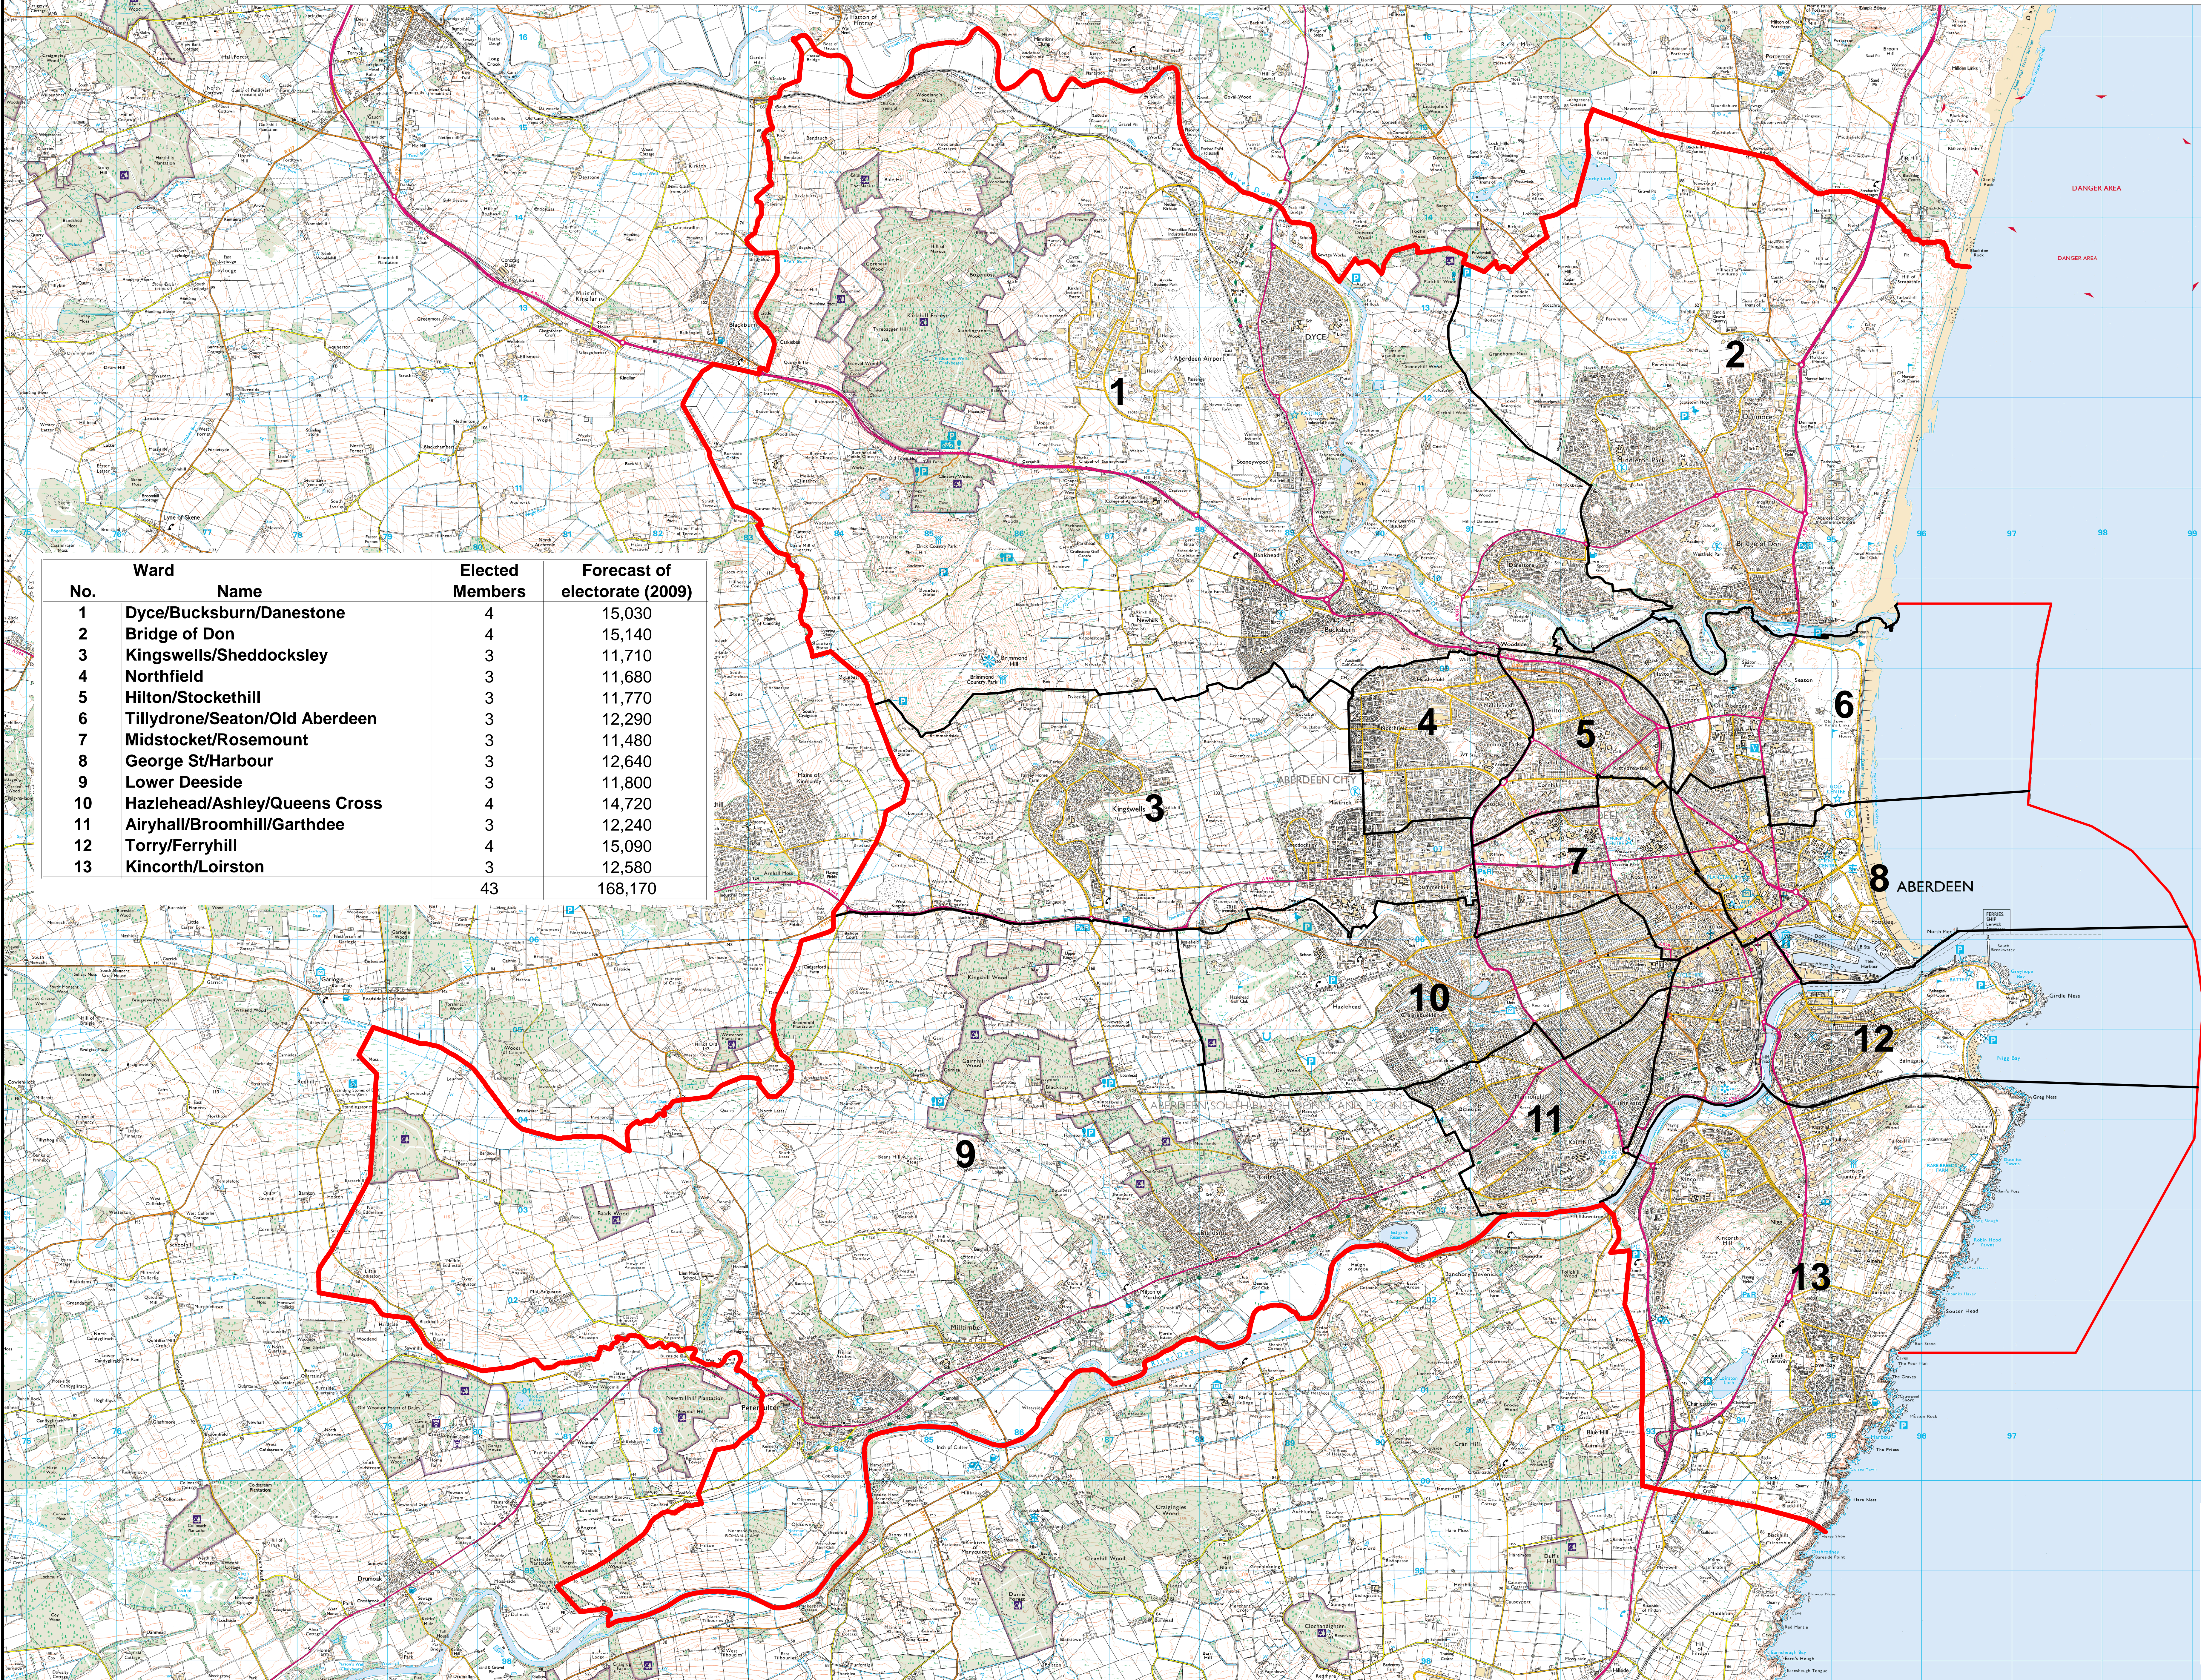

# Local Government Boundary Commission for Scotland - Single Transferable Vote - Proportional Representation

## Final Recommendations for Aberdeen City Council area

No.	Ward Name	Elected Members	Forecast of electorate (2009)
1	Dyce/Bucksburn/Danestone	4	15,030
2	Bridge of Don	4	15,140
3	Kingswells/Sheddocksley	3	11,710
4	Northfield	3	11,680
5	Hilton/Stockethill	3	11,770
6	Tillydrone/Seaton/Old Aberdeen	3	12,290
7	Midsocket/Rosemount	3	11,480
8	George St/Harbour	3	12,640
9	Lower Deeside	3	11,800
10	Hazlehead/Ashley/Queens Cross	4	14,720
11	Airyhall/Broomhill/Garthdee	3	12,240
12	Torry/Ferryhill	4	15,090
13	Kincorth/Loirston	3	12,580
		43	168,170