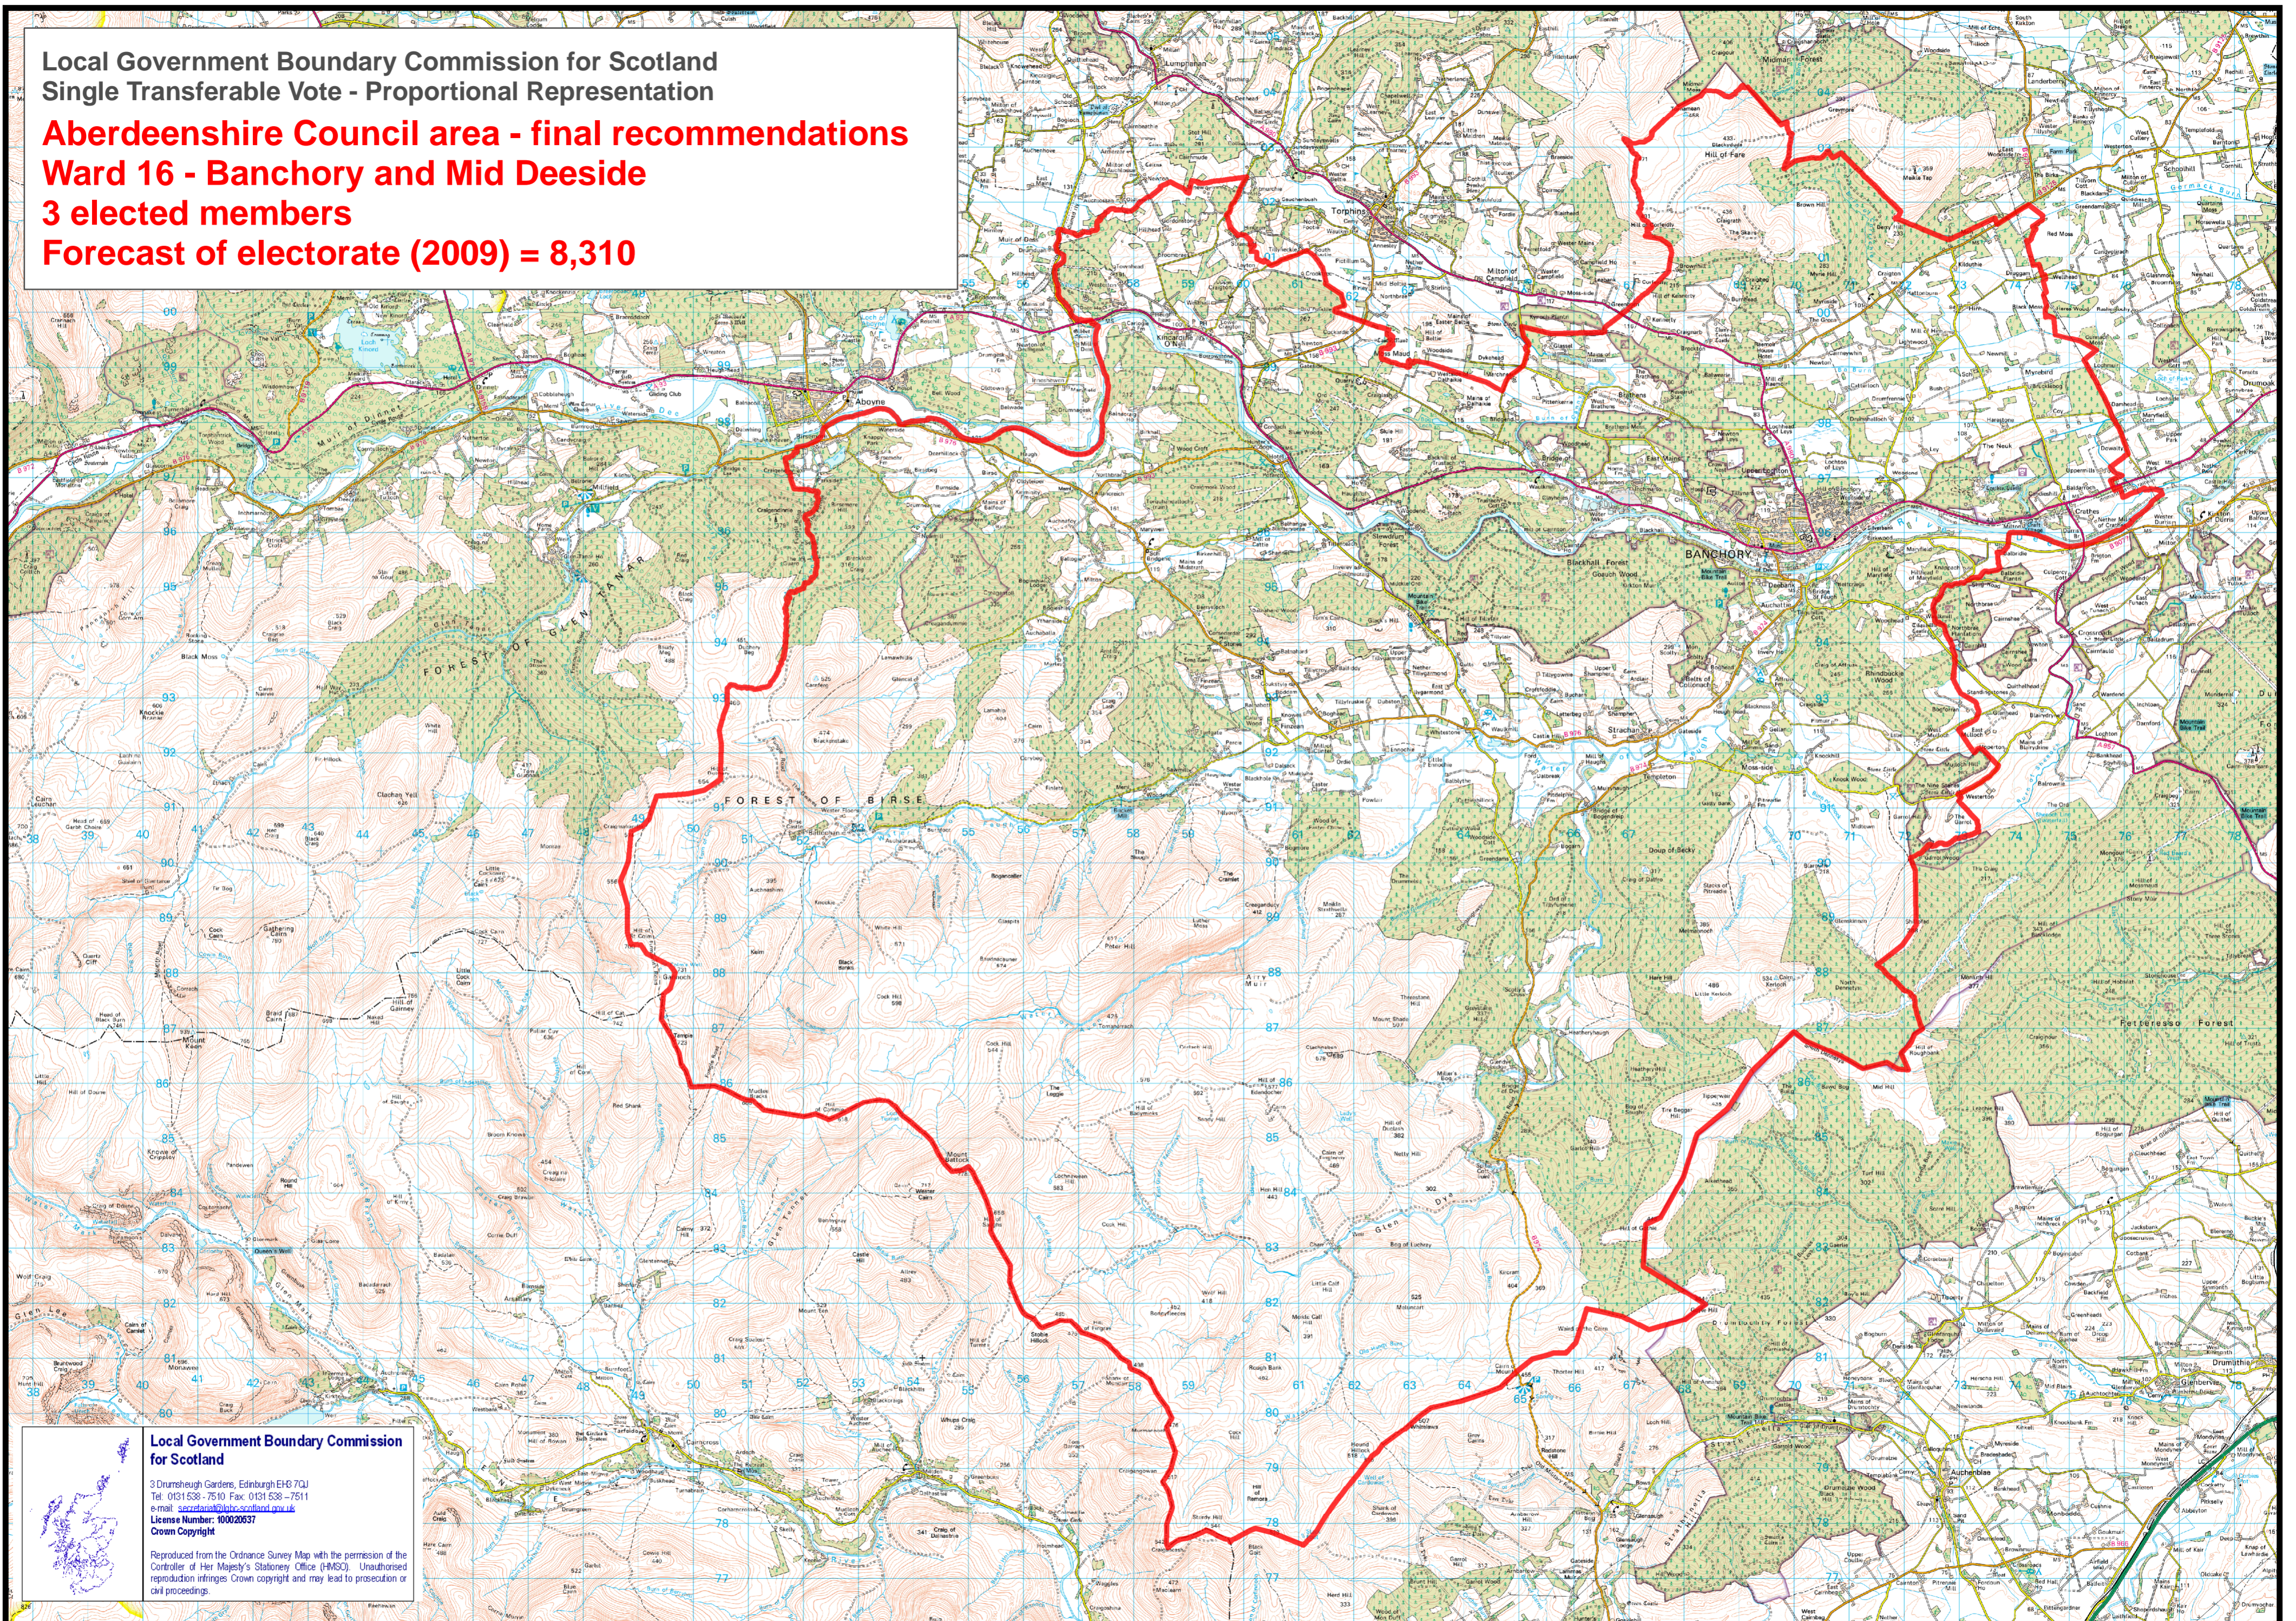

Local Government Boundary Commission for Scotland
Single Transferable Vote - Proportional Representation

Aberdeenshire Council area - final recommendations
Ward 16 - Banchory and Mid Deeside
3 elected members
Forecast of electorate (2009) = 8,310

Local Government Boundary Commission
for Scotland