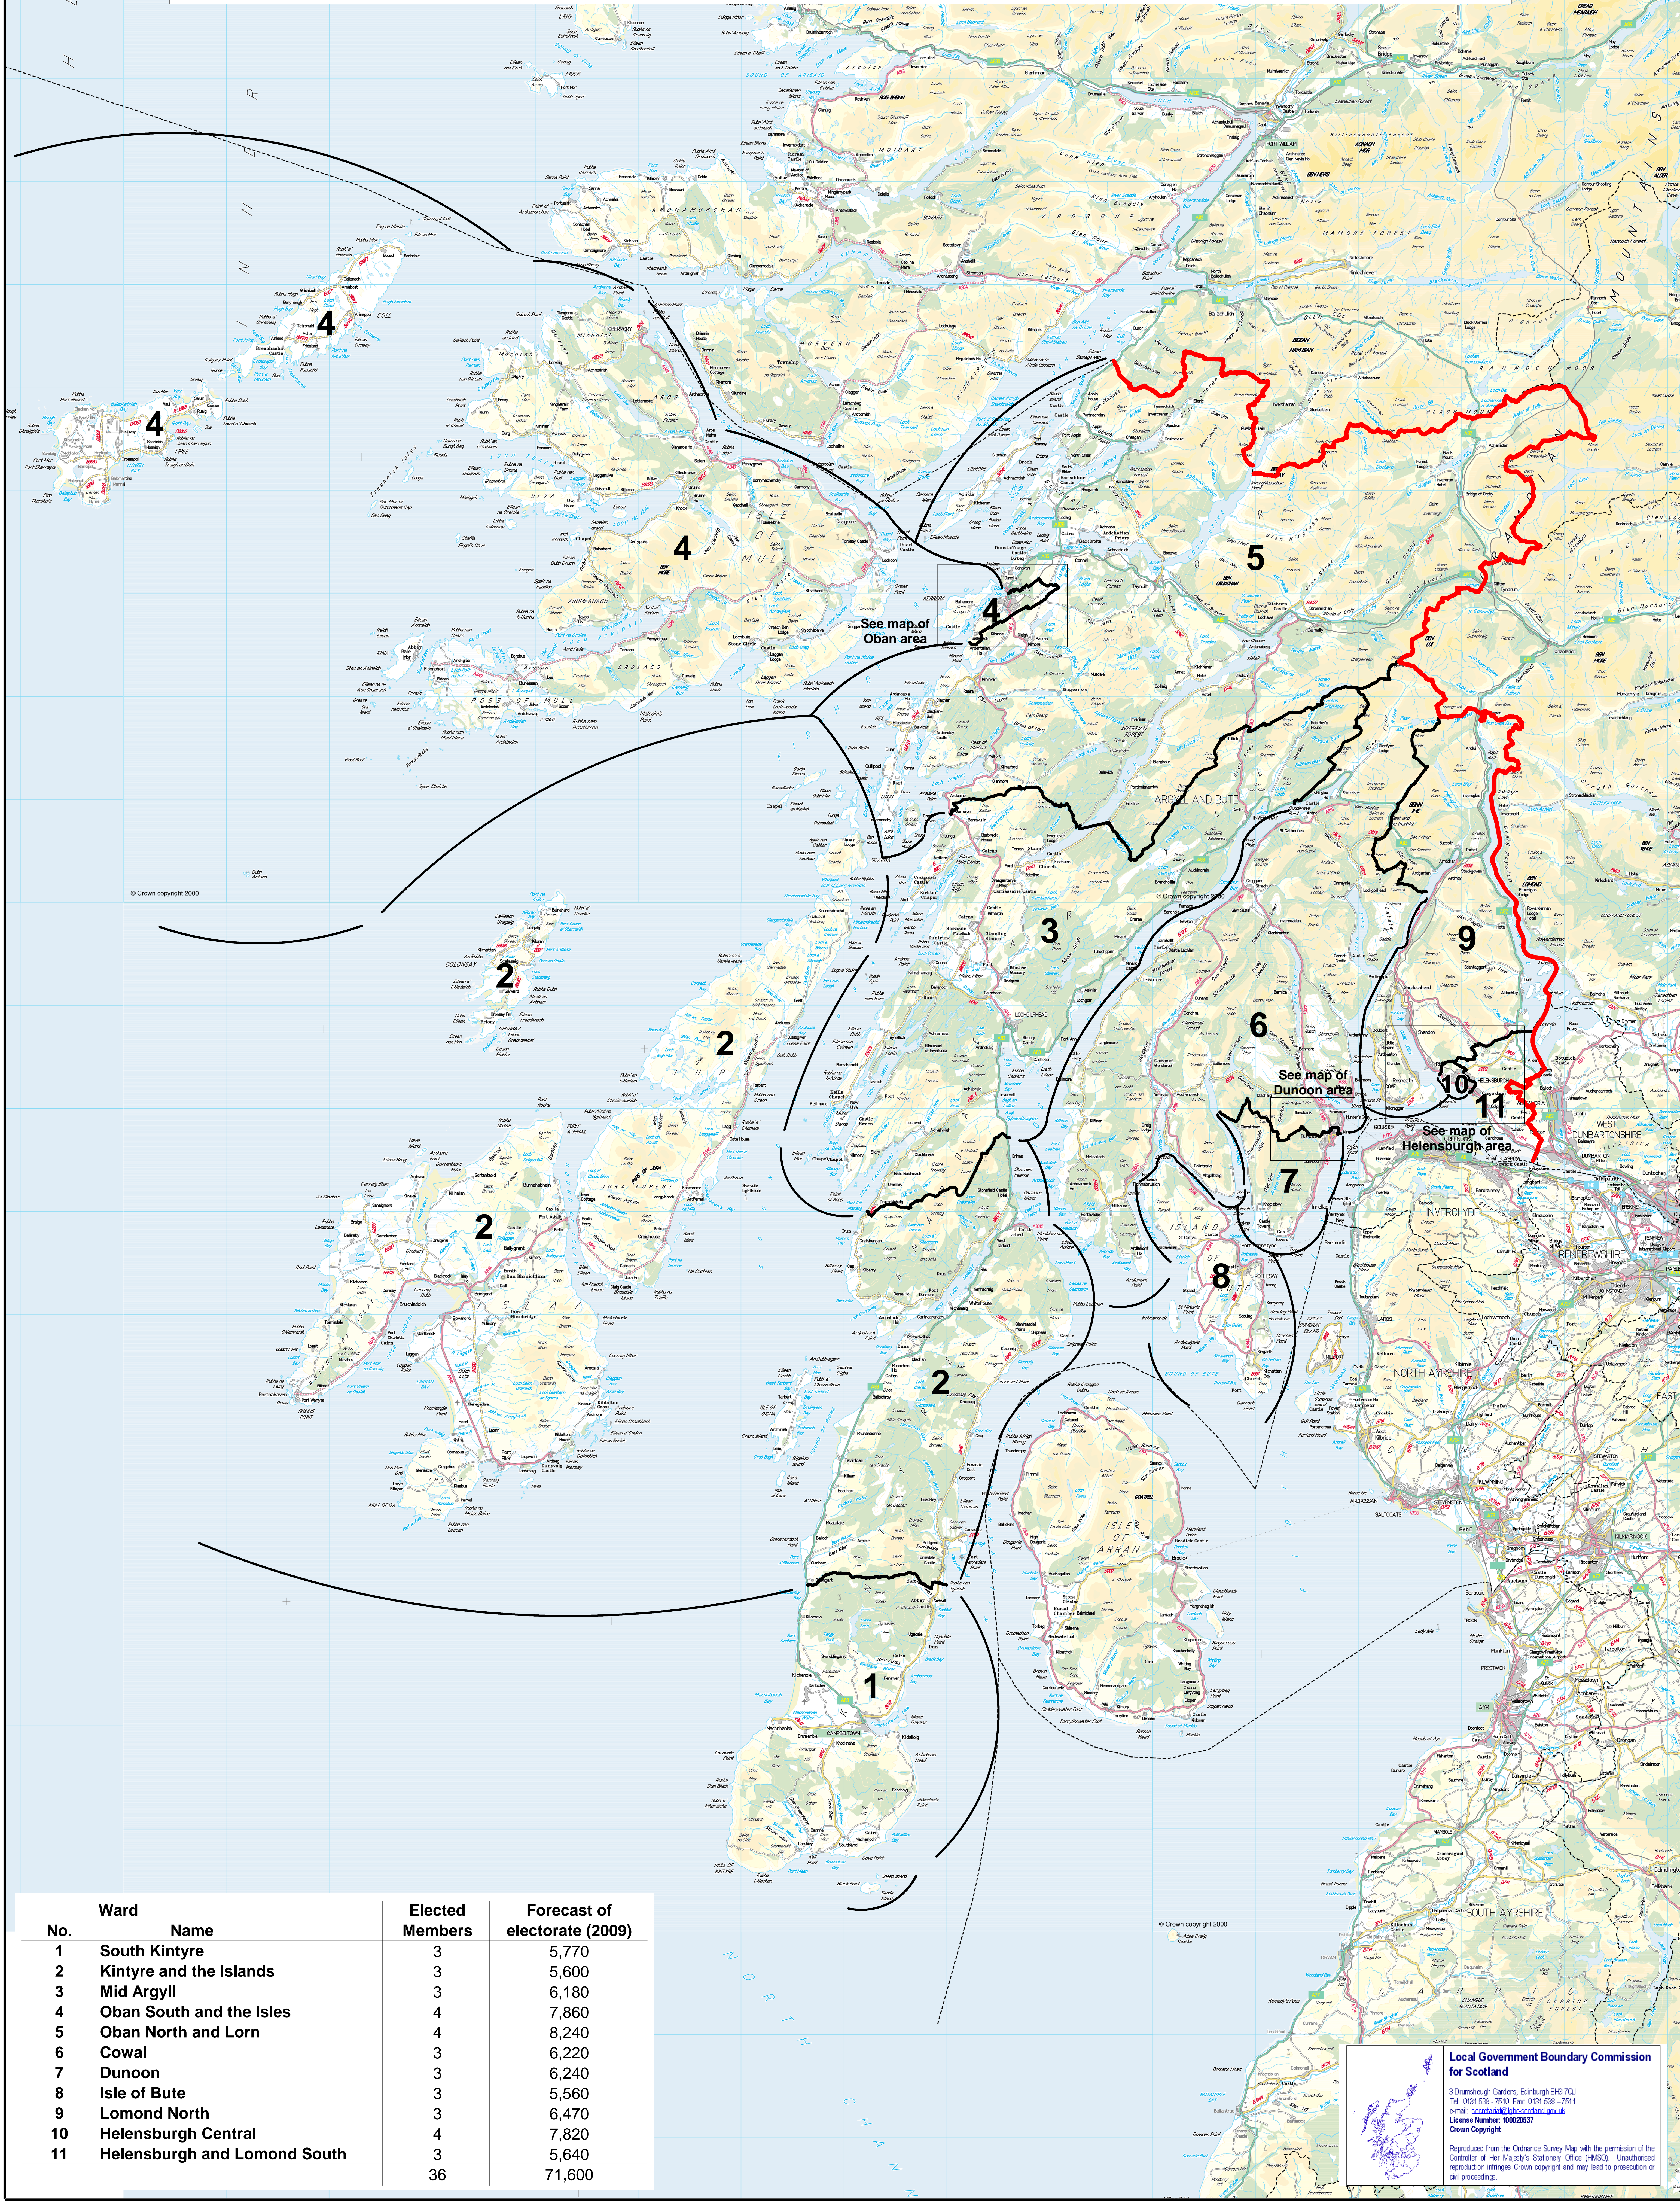

# Local Government Boundary Commission for Scotland Single Transferable Vote - Proportional Representation

## Final Recommendations for Argyll and Bute Council area

No.	Ward Name	Elected Members	Forecast of electorate (2009)
1	South Kintyre	3	5,770
2	Kintyre and the Isles	3	5,600
3	Mid Argyll	3	6,180
4	Oban South and the Isles	4	7,860
5	Oban North and Lorn	4	8,240
6	Cowal	3	6,220
7	Dunoon	3	6,240
8	Isle of Bute	3	5,560
9	Lomond North	3	6,470
10	Helensburgh Central	4	7,820
11	Helensburgh and Lomond South	3	5,640
	<b>Total</b>	<b>36</b>	<b>71,600</b>

Reproduced from the Ordnance Survey Map with the permission of the Controller of Her Majesty's Stationery Office (HMSO). Unauthorised reproduction infringes Crown copyright and may lead to prosecution or civil proceedings.