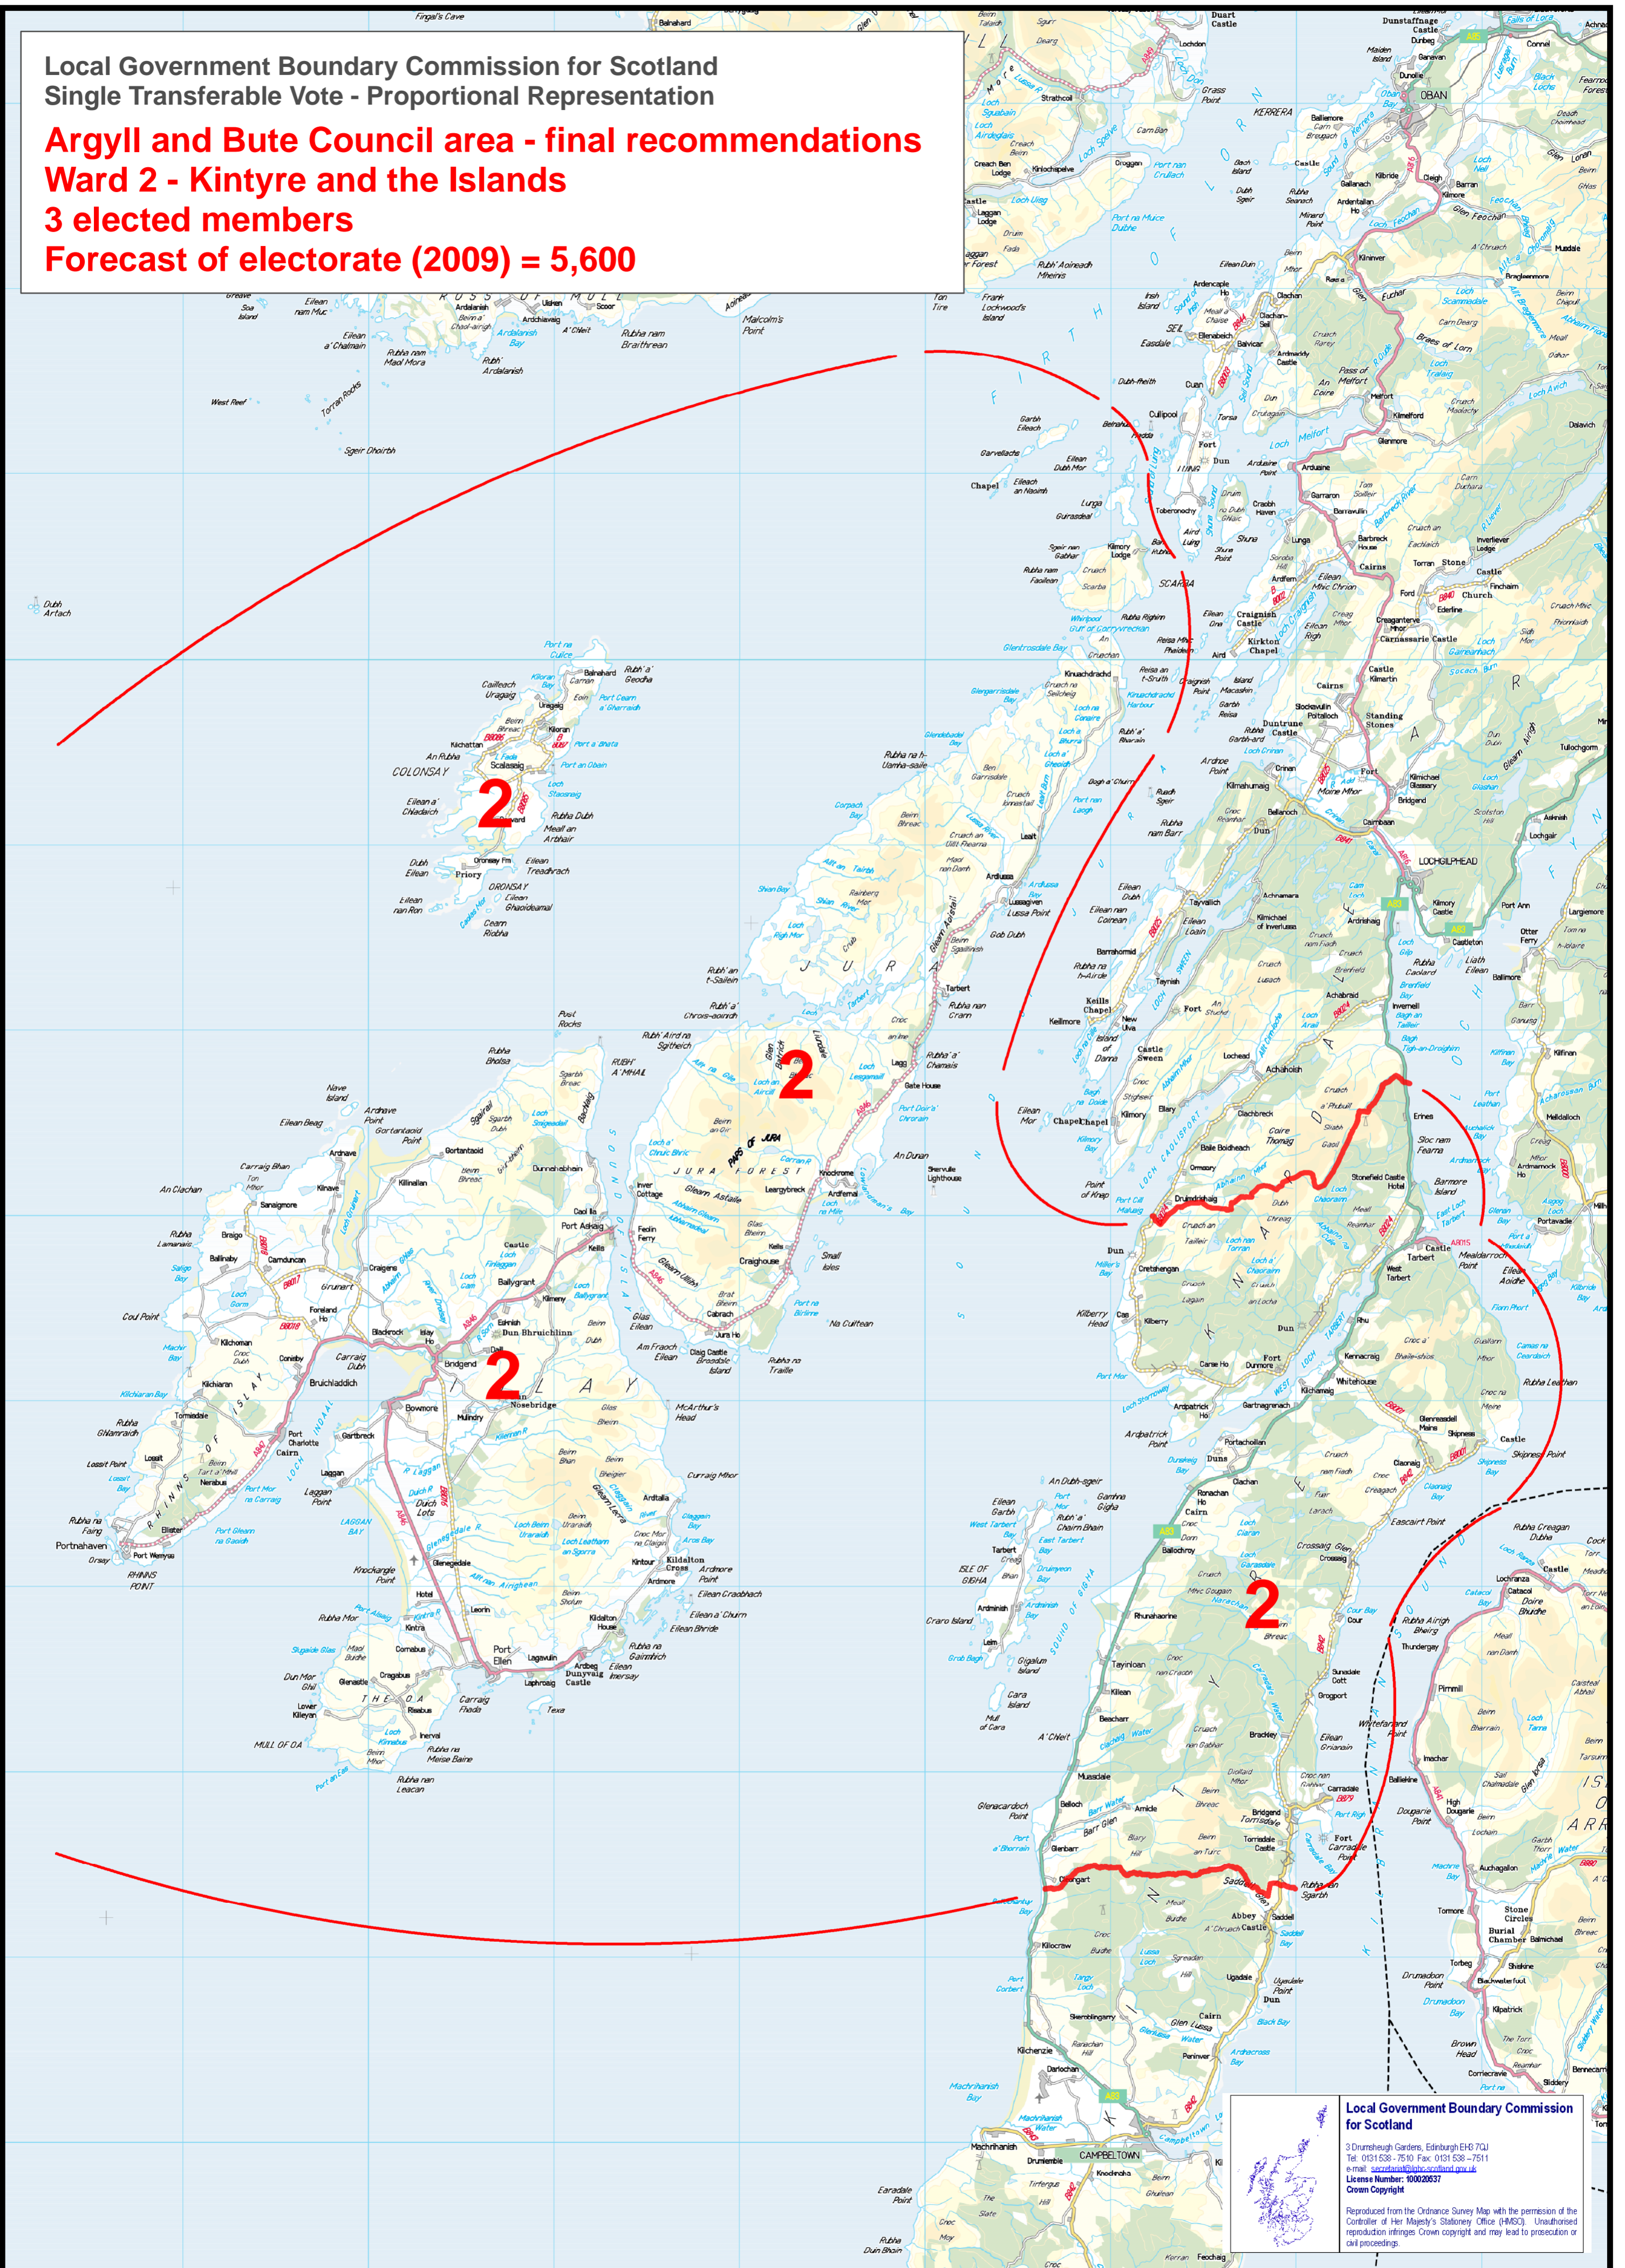

Local Government Boundary Commission for Scotland
Single Transferable Vote - Proportional Representation

Argyll and Bute Council area - final recommendations
Ward 2 - Kintyre and the Islands
3 elected members
Forecast of electorate (2009) = 5,600

Reproduced from the Ordnance Survey Map with the permission of the Controller of Her Majesty's Stationery Office (HMSO). Unauthorised reproduction infringes Crown copyright and may lead to prosecution or civil proceedings.