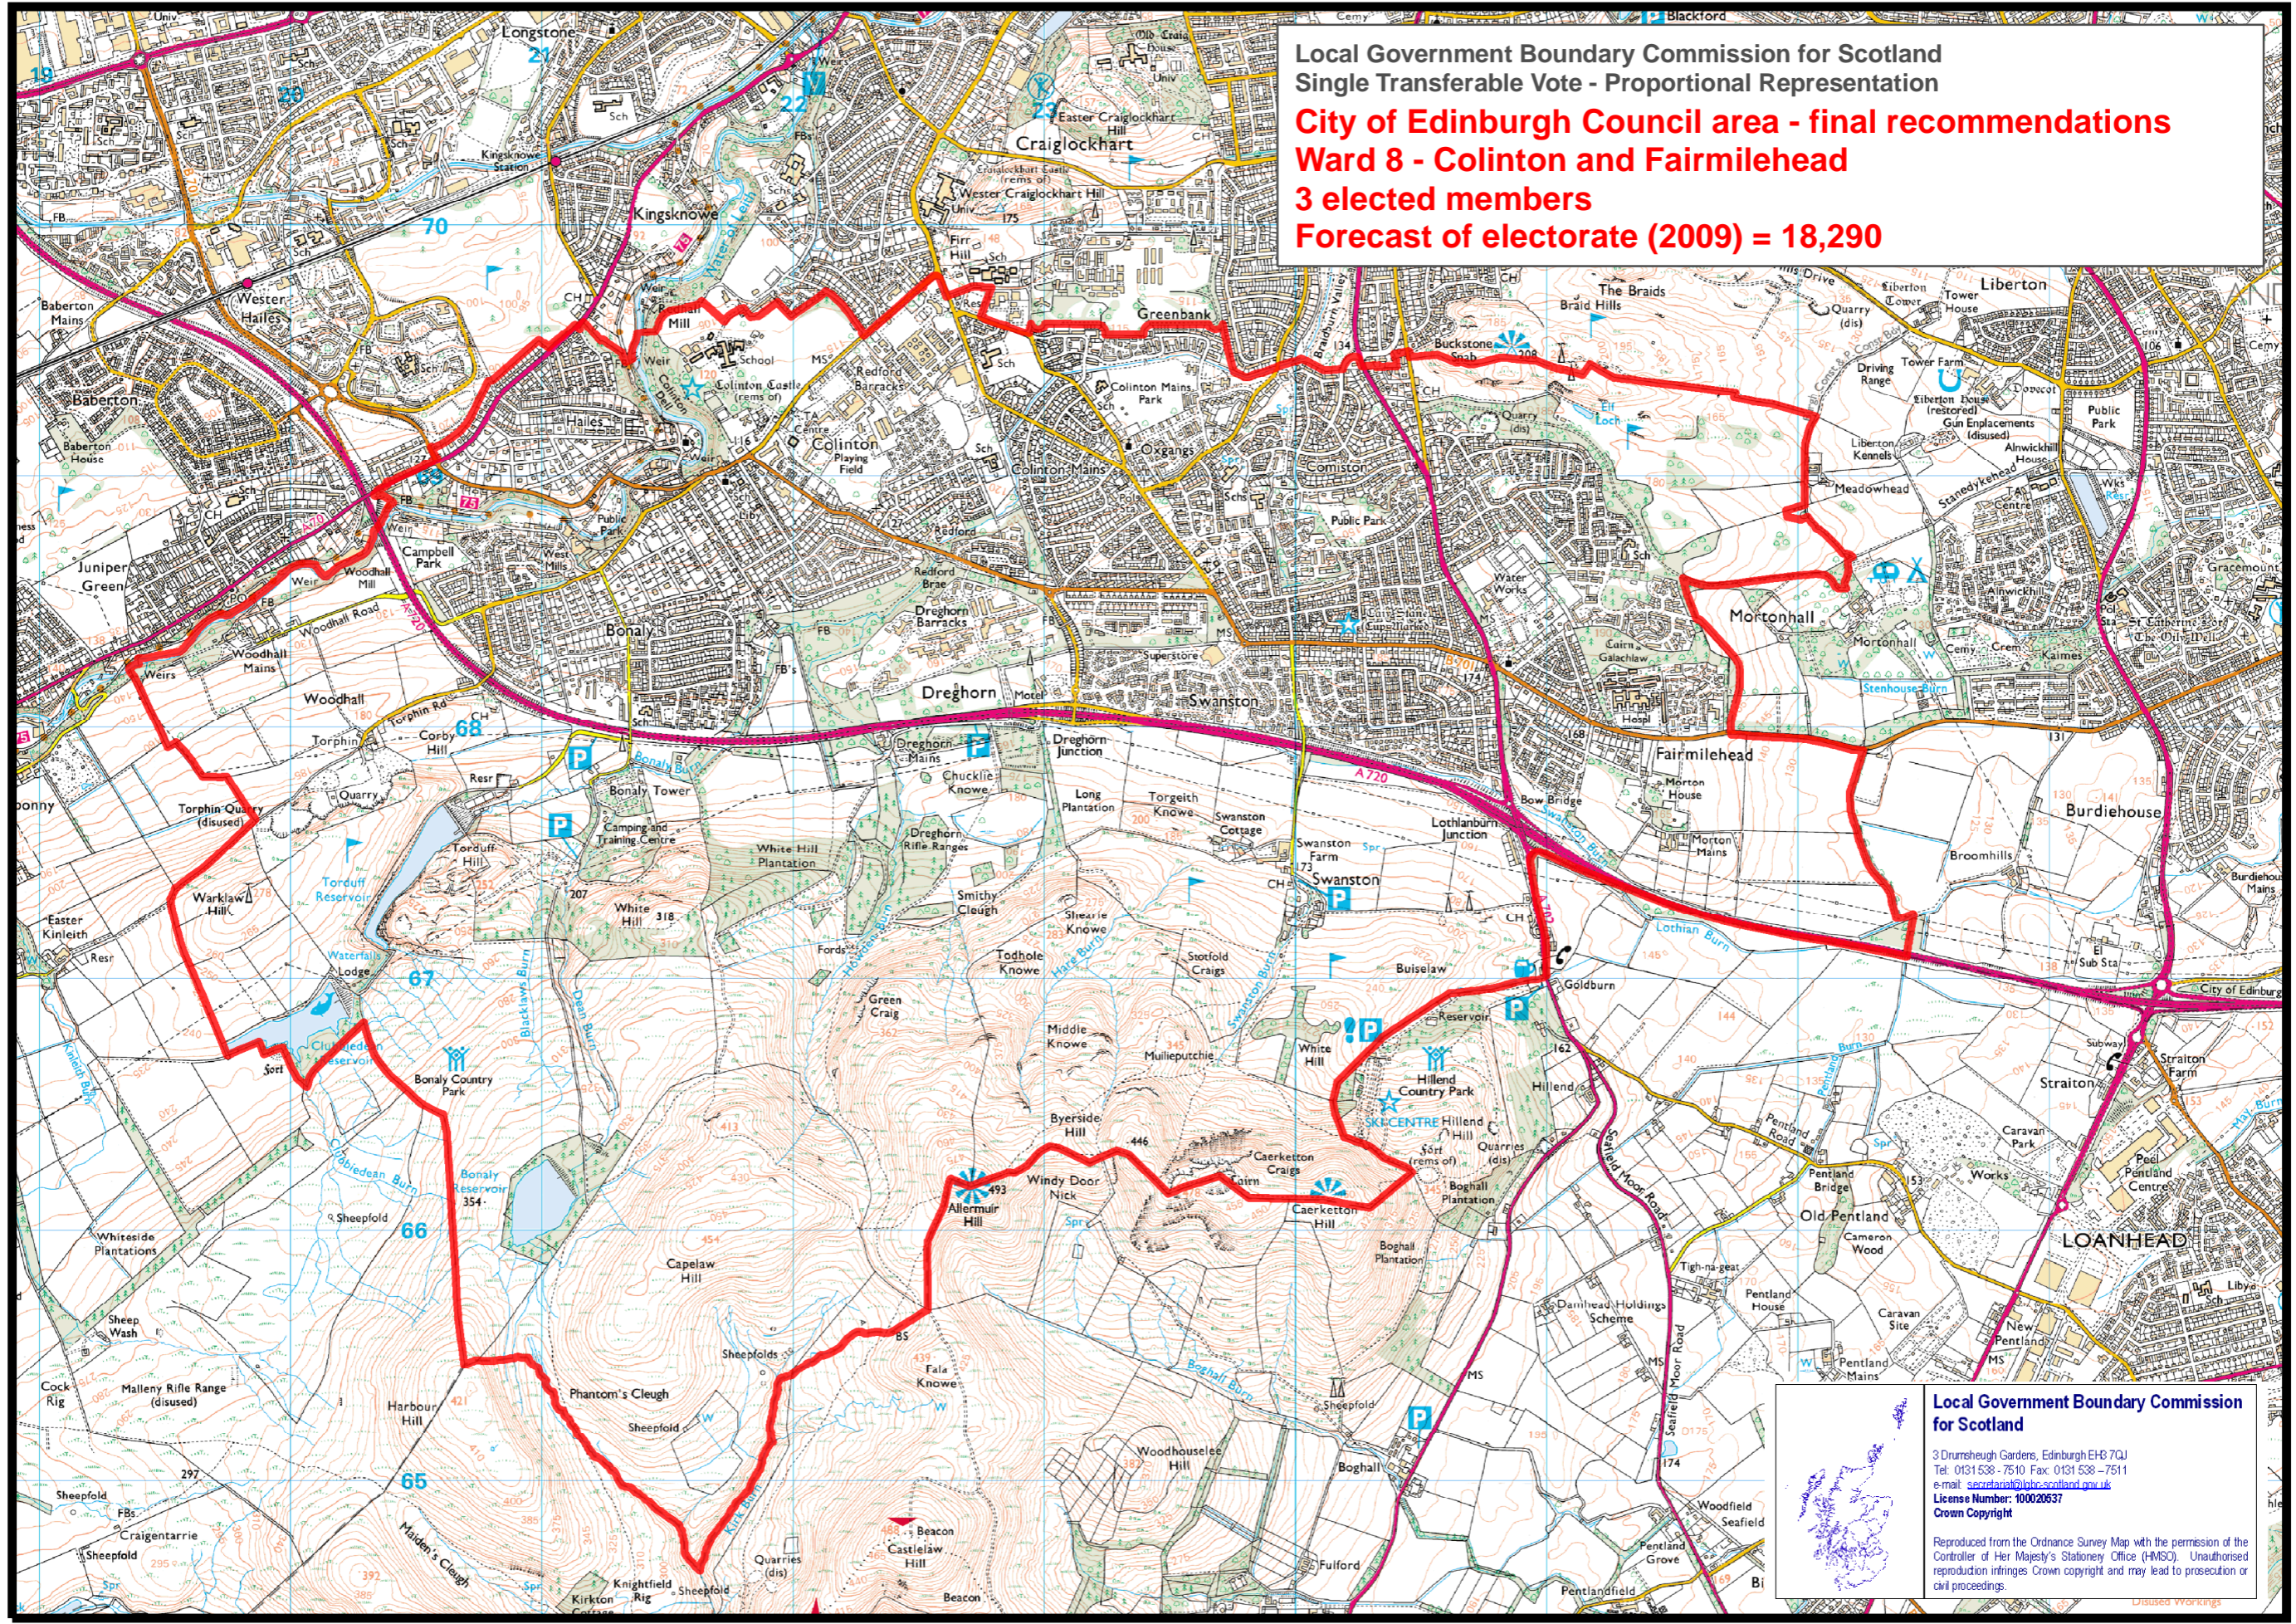

Local Government Boundary Commission for Scotland
Single Transferable Vote - Proportional Representation

City of Edinburgh Council area - final recommendations

Ward 8 - Colinton and Fairmilehead

3 elected members

Forecast of electorate (2009) = 18,290

Local Government Boundary Commission for Scotland

3 Drumsheugh Gardens, Edinburgh EH3 7QJ
Tel: 0131 538 - 7510 Fax: 0131 538 - 7511
e-mail: secretariat@lgbc.scotland.gov.uk
License Number: 100020637
Crown Copyright

Reproduced from the Ordnance Survey Map with the permission of the Controller of Her Majesty's Stationery Office (HMCO). Unauthorised reproduction infringes Crown copyright and may lead to prosecution or civil proceedings.