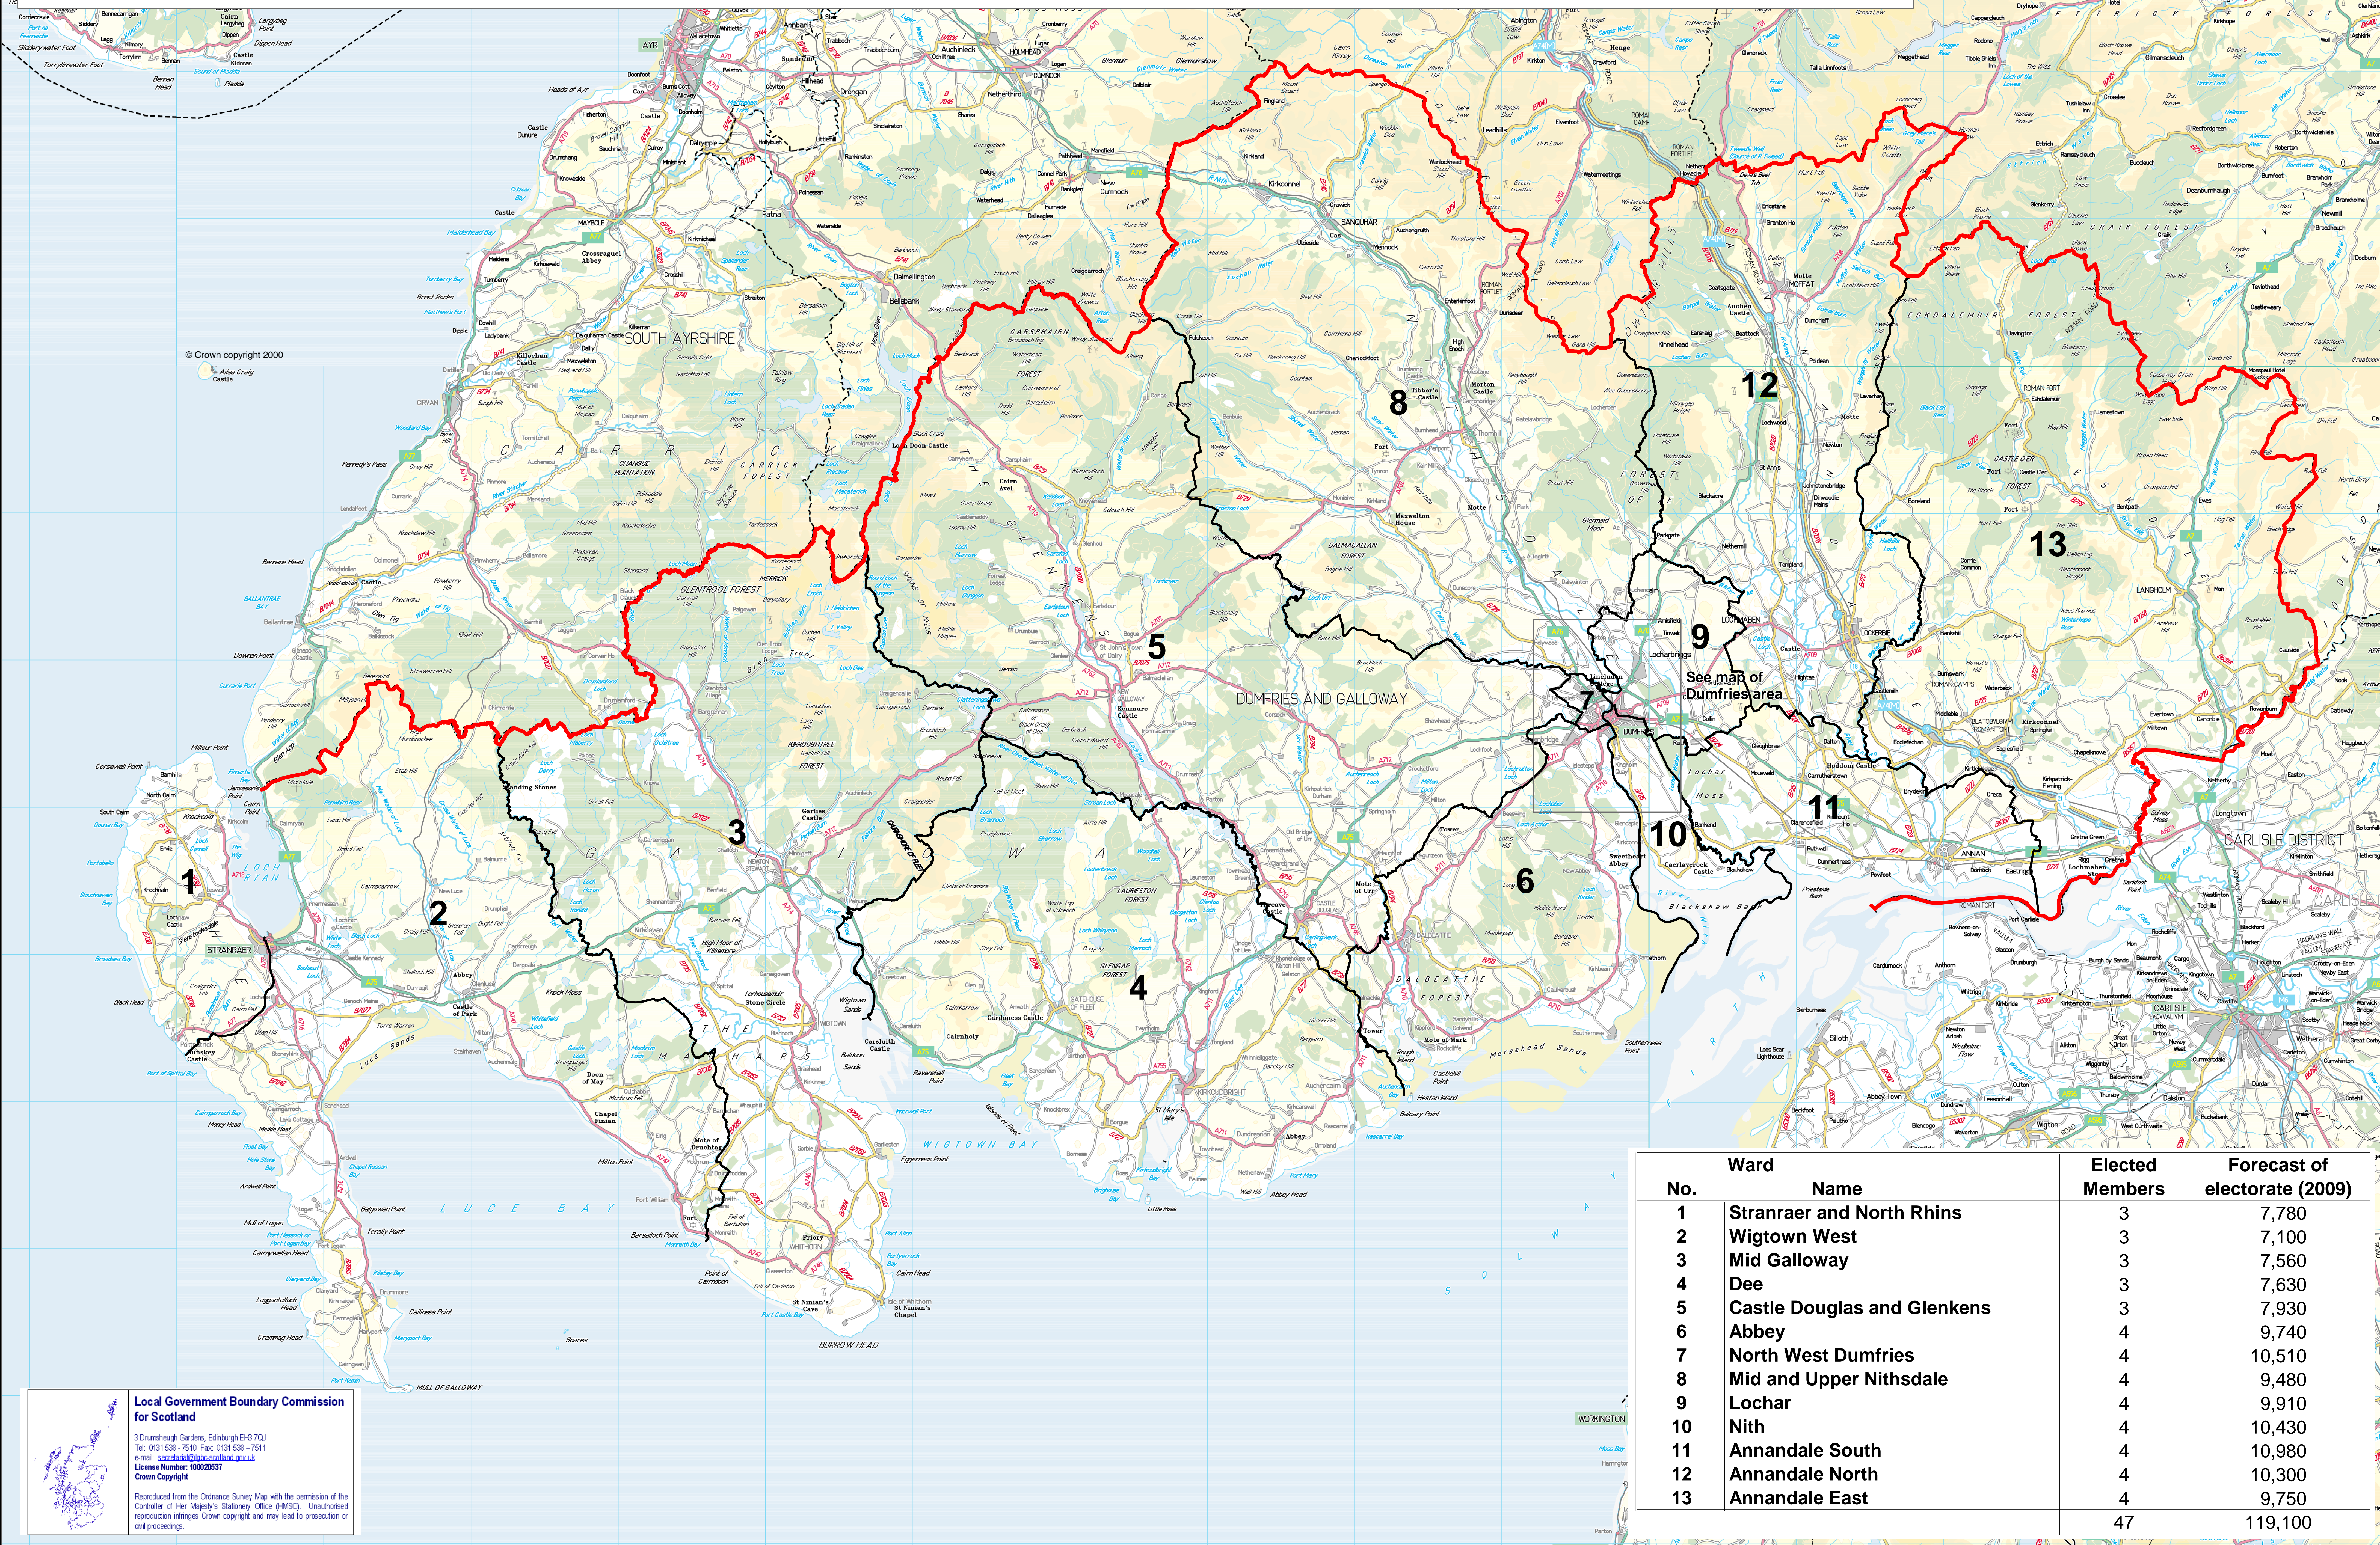

Local Government Boundary Commission for Scotland - Single Transferable Vote - Proportional Representation

Final Recommendations for Dumfries and Galloway Council area

Ward No.	Ward Name	Elected Members	Forecast of electorate (2009)
1	Stranraer and North Rhins	3	7,780
2	Wigtown West	3	7,100
3	Mid Galloway	3	7,560
4	Dee	3	7,630
5	Castle Douglas and Glenkens	3	9,930
6	Abbeey	4	9,740
7	North West Dumfries	4	10,510
8	Mid and Upper Nithsdale	4	9,480
9	Lochar	4	9,910
10	Nith	4	10,430
11	Annandale South	4	10,980
12	Annandale North	4	10,300
13	Annandale East	4	9,750
	Total	47	119,100

Local Government Boundary Commission for Scotland
3 Drumhugh Gardens, Edinburgh EH6 7QJ
Tel: 0131 538-7510 Fax: 0131 538-7511
e-mail: secretary@lgbcs.scot.nhs.uk
License Number: 10002637
Crown Copyright

Reproduced from the Ordnance Survey Map with the permission of the Controller of Her Majesty's Stationery Office (HMCSO). Unauthorised reproduction infringes Crown copyright and may lead to prosecution or civil proceedings.