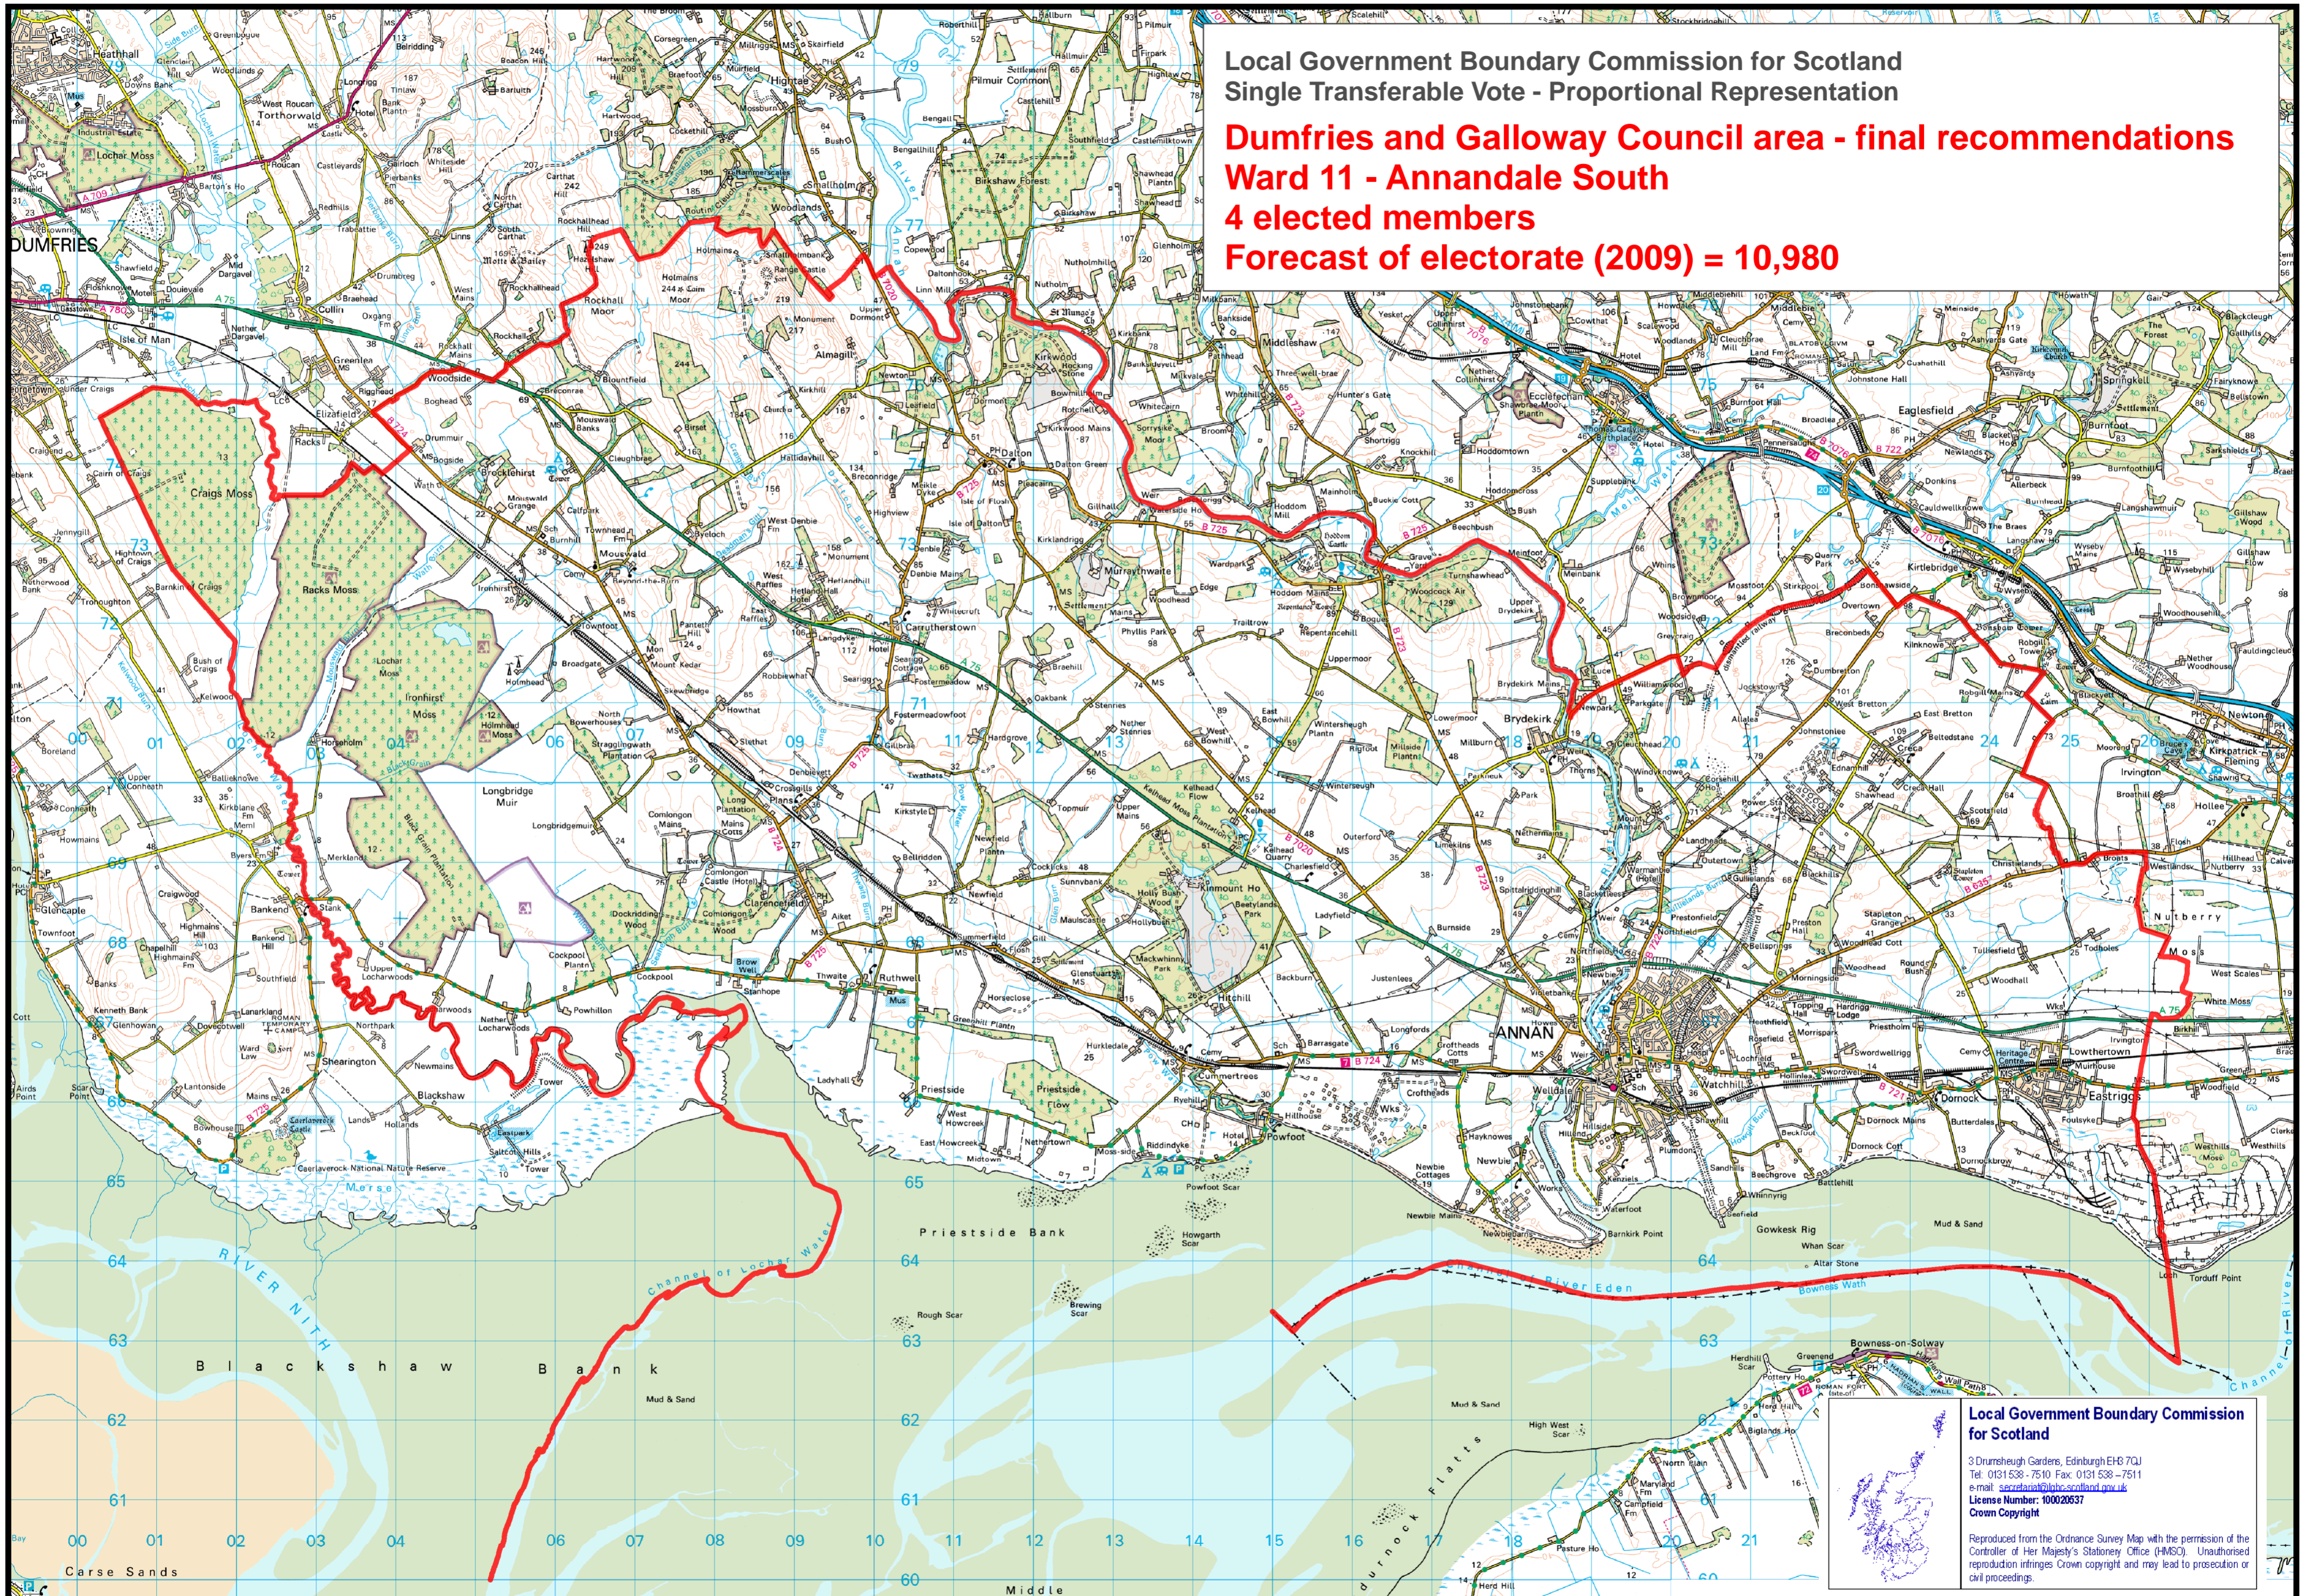

Local Government Boundary Commission for Scotland
Single Transferable Vote - Proportional Representation

Dumfries and Galloway Council area - final recommendations

Ward 11 - Annandale South

4 elected members

Forecast of electorate (2009) = 10,980

Local Government Boundary Commission for Scotland
3 Drumsheugh Gardens, Edinburgh EH3 7QJ
Tel: 0131 538 7510 Fax: 0131 538 7511
e-mail: secretariat@lgbcs.scotland.gov.uk
License Number: 100020537
Crown Copyright

Reproduced from the Ordnance Survey Map with the permission of the Controller of Her Majesty's Stationery Office (HMSO). Unauthorised reproduction infringes Crown copyright and may lead to prosecution or civil proceedings.