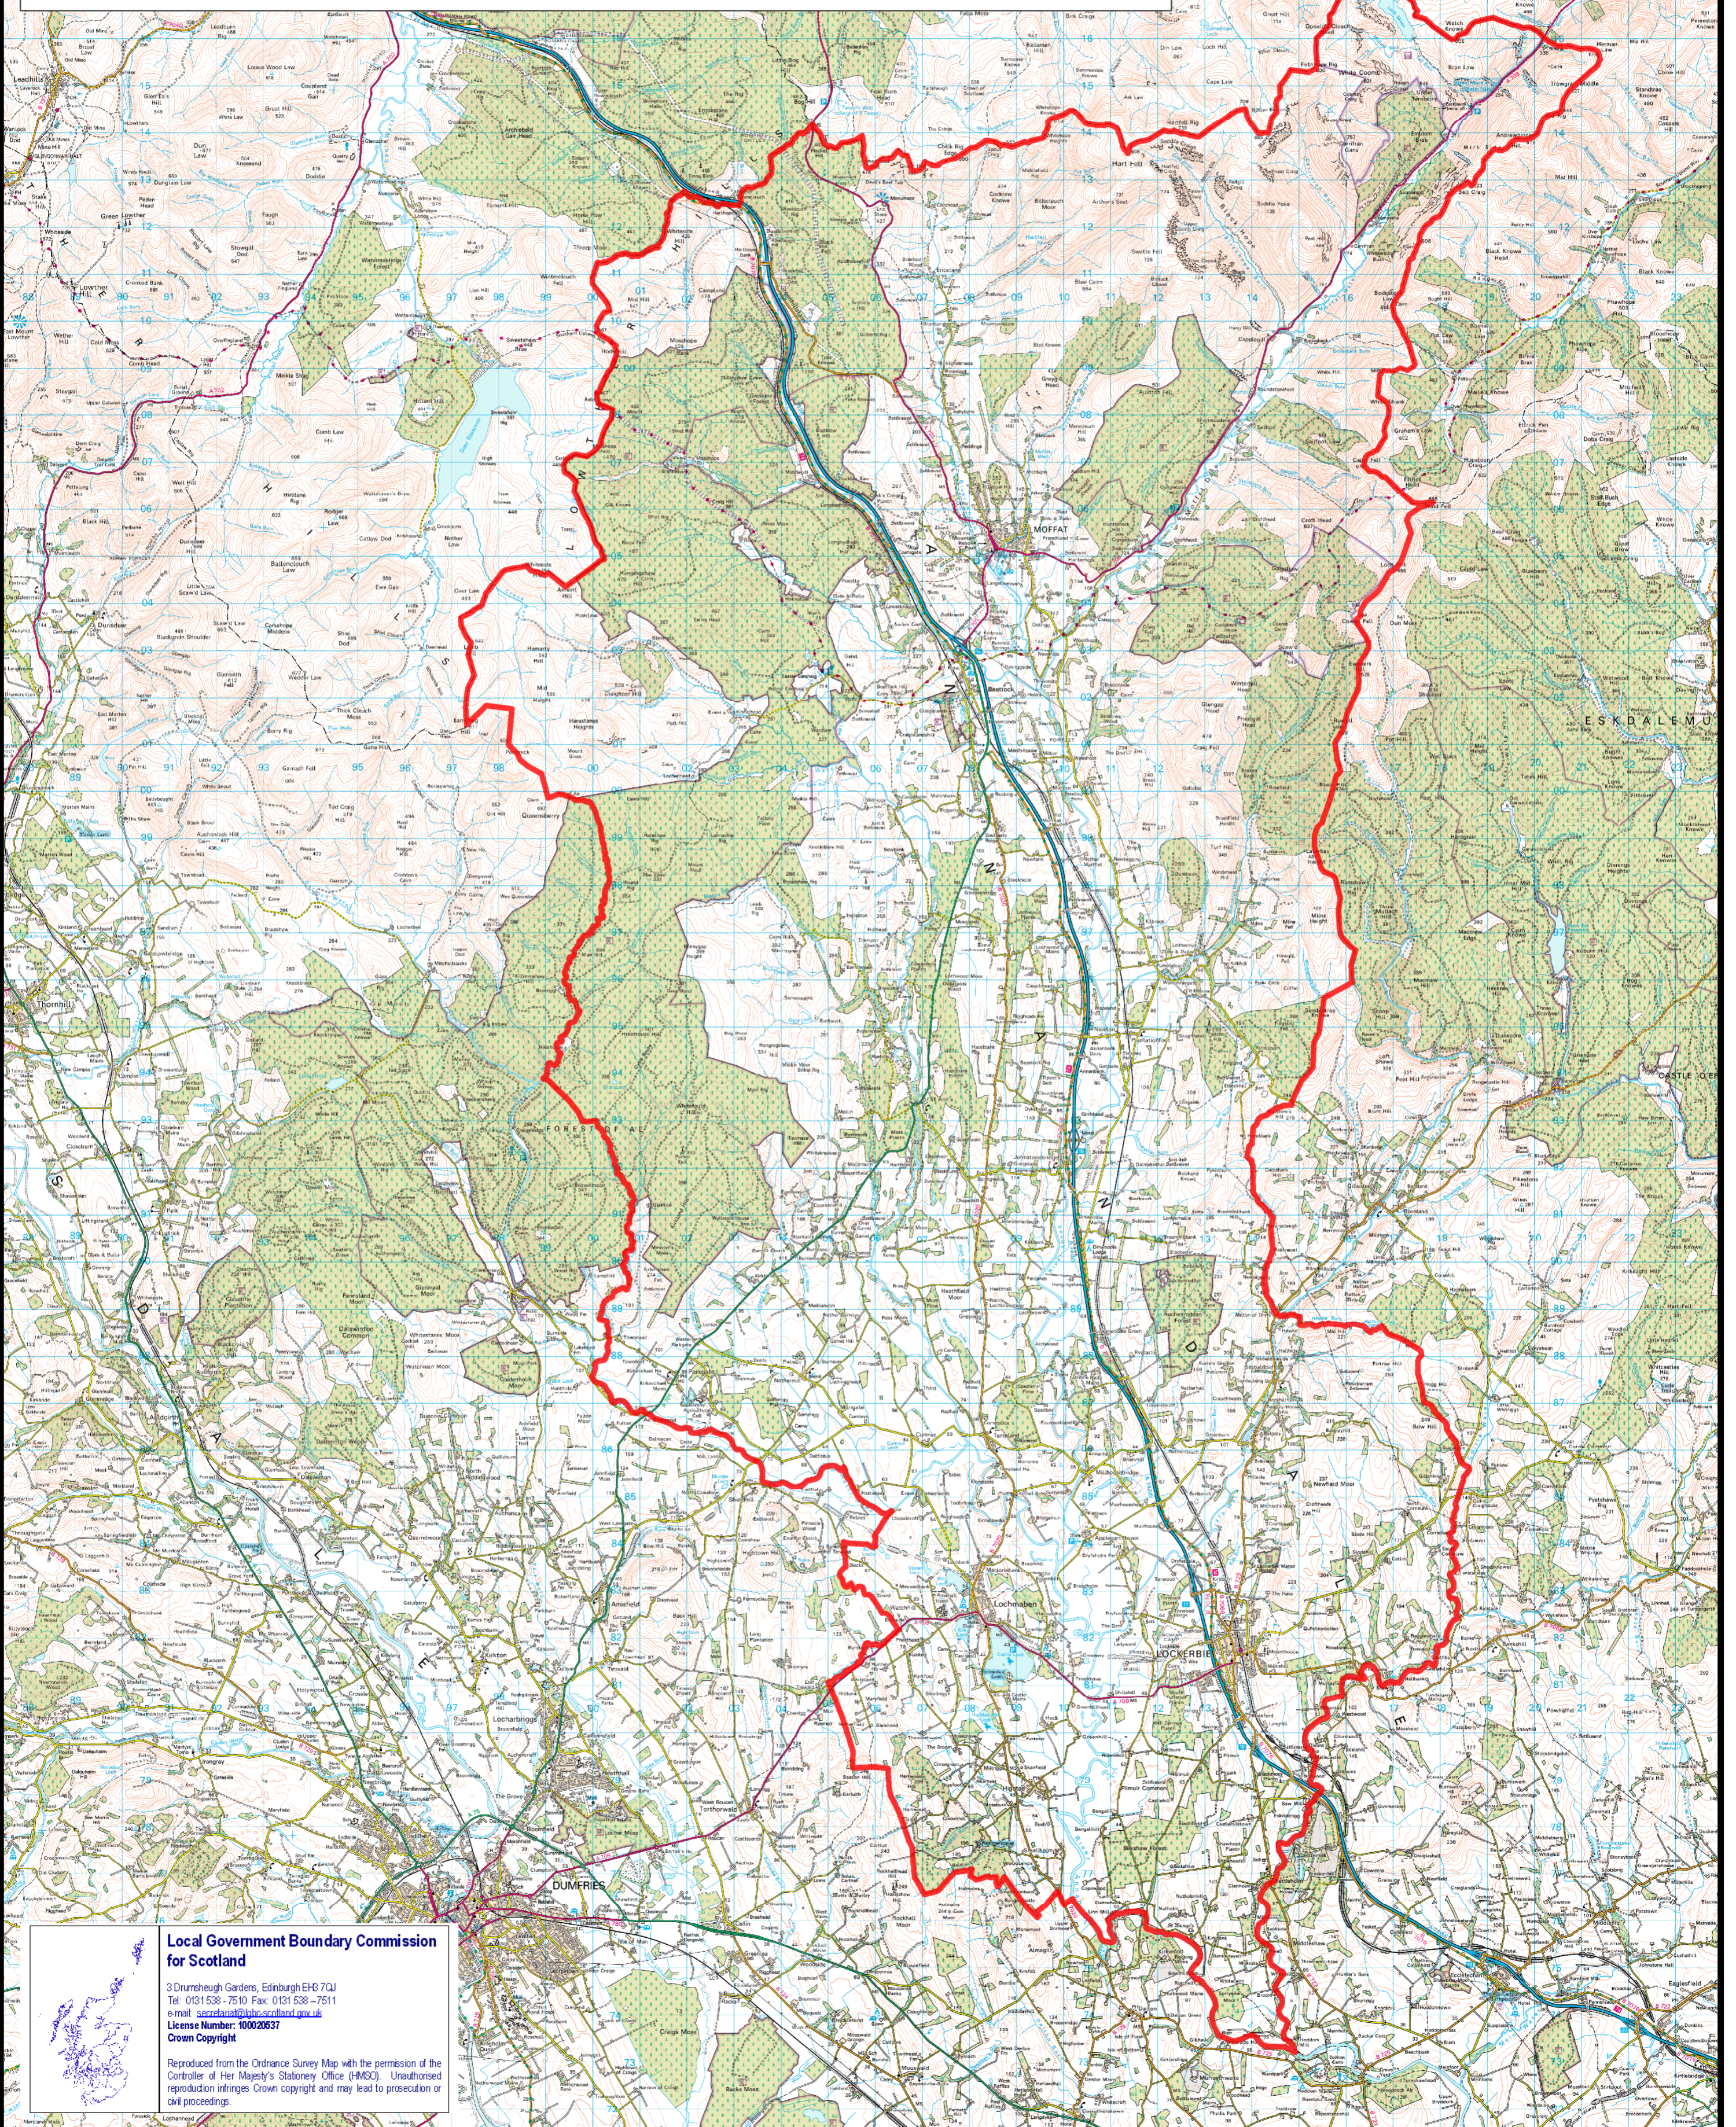

Local Government Boundary Commission for Scotland
Single Transferable Vote - Proportional Representation

Dumfries and Galloway Council area - final recommendations

Ward 12 - Annandale North

4 elected members

Forecast of electorate (2009) = 10,300

Local Government Boundary Commission
for Scotland

3 Drumshugh Gardens, Edinburgh EH8 7QJ
Tel: 0131 536 7510 Fax: 0131 536 7511
e-mail: scotland@lgbc.scotland.nhs.uk
License Number: 100020637
Crown Copyright