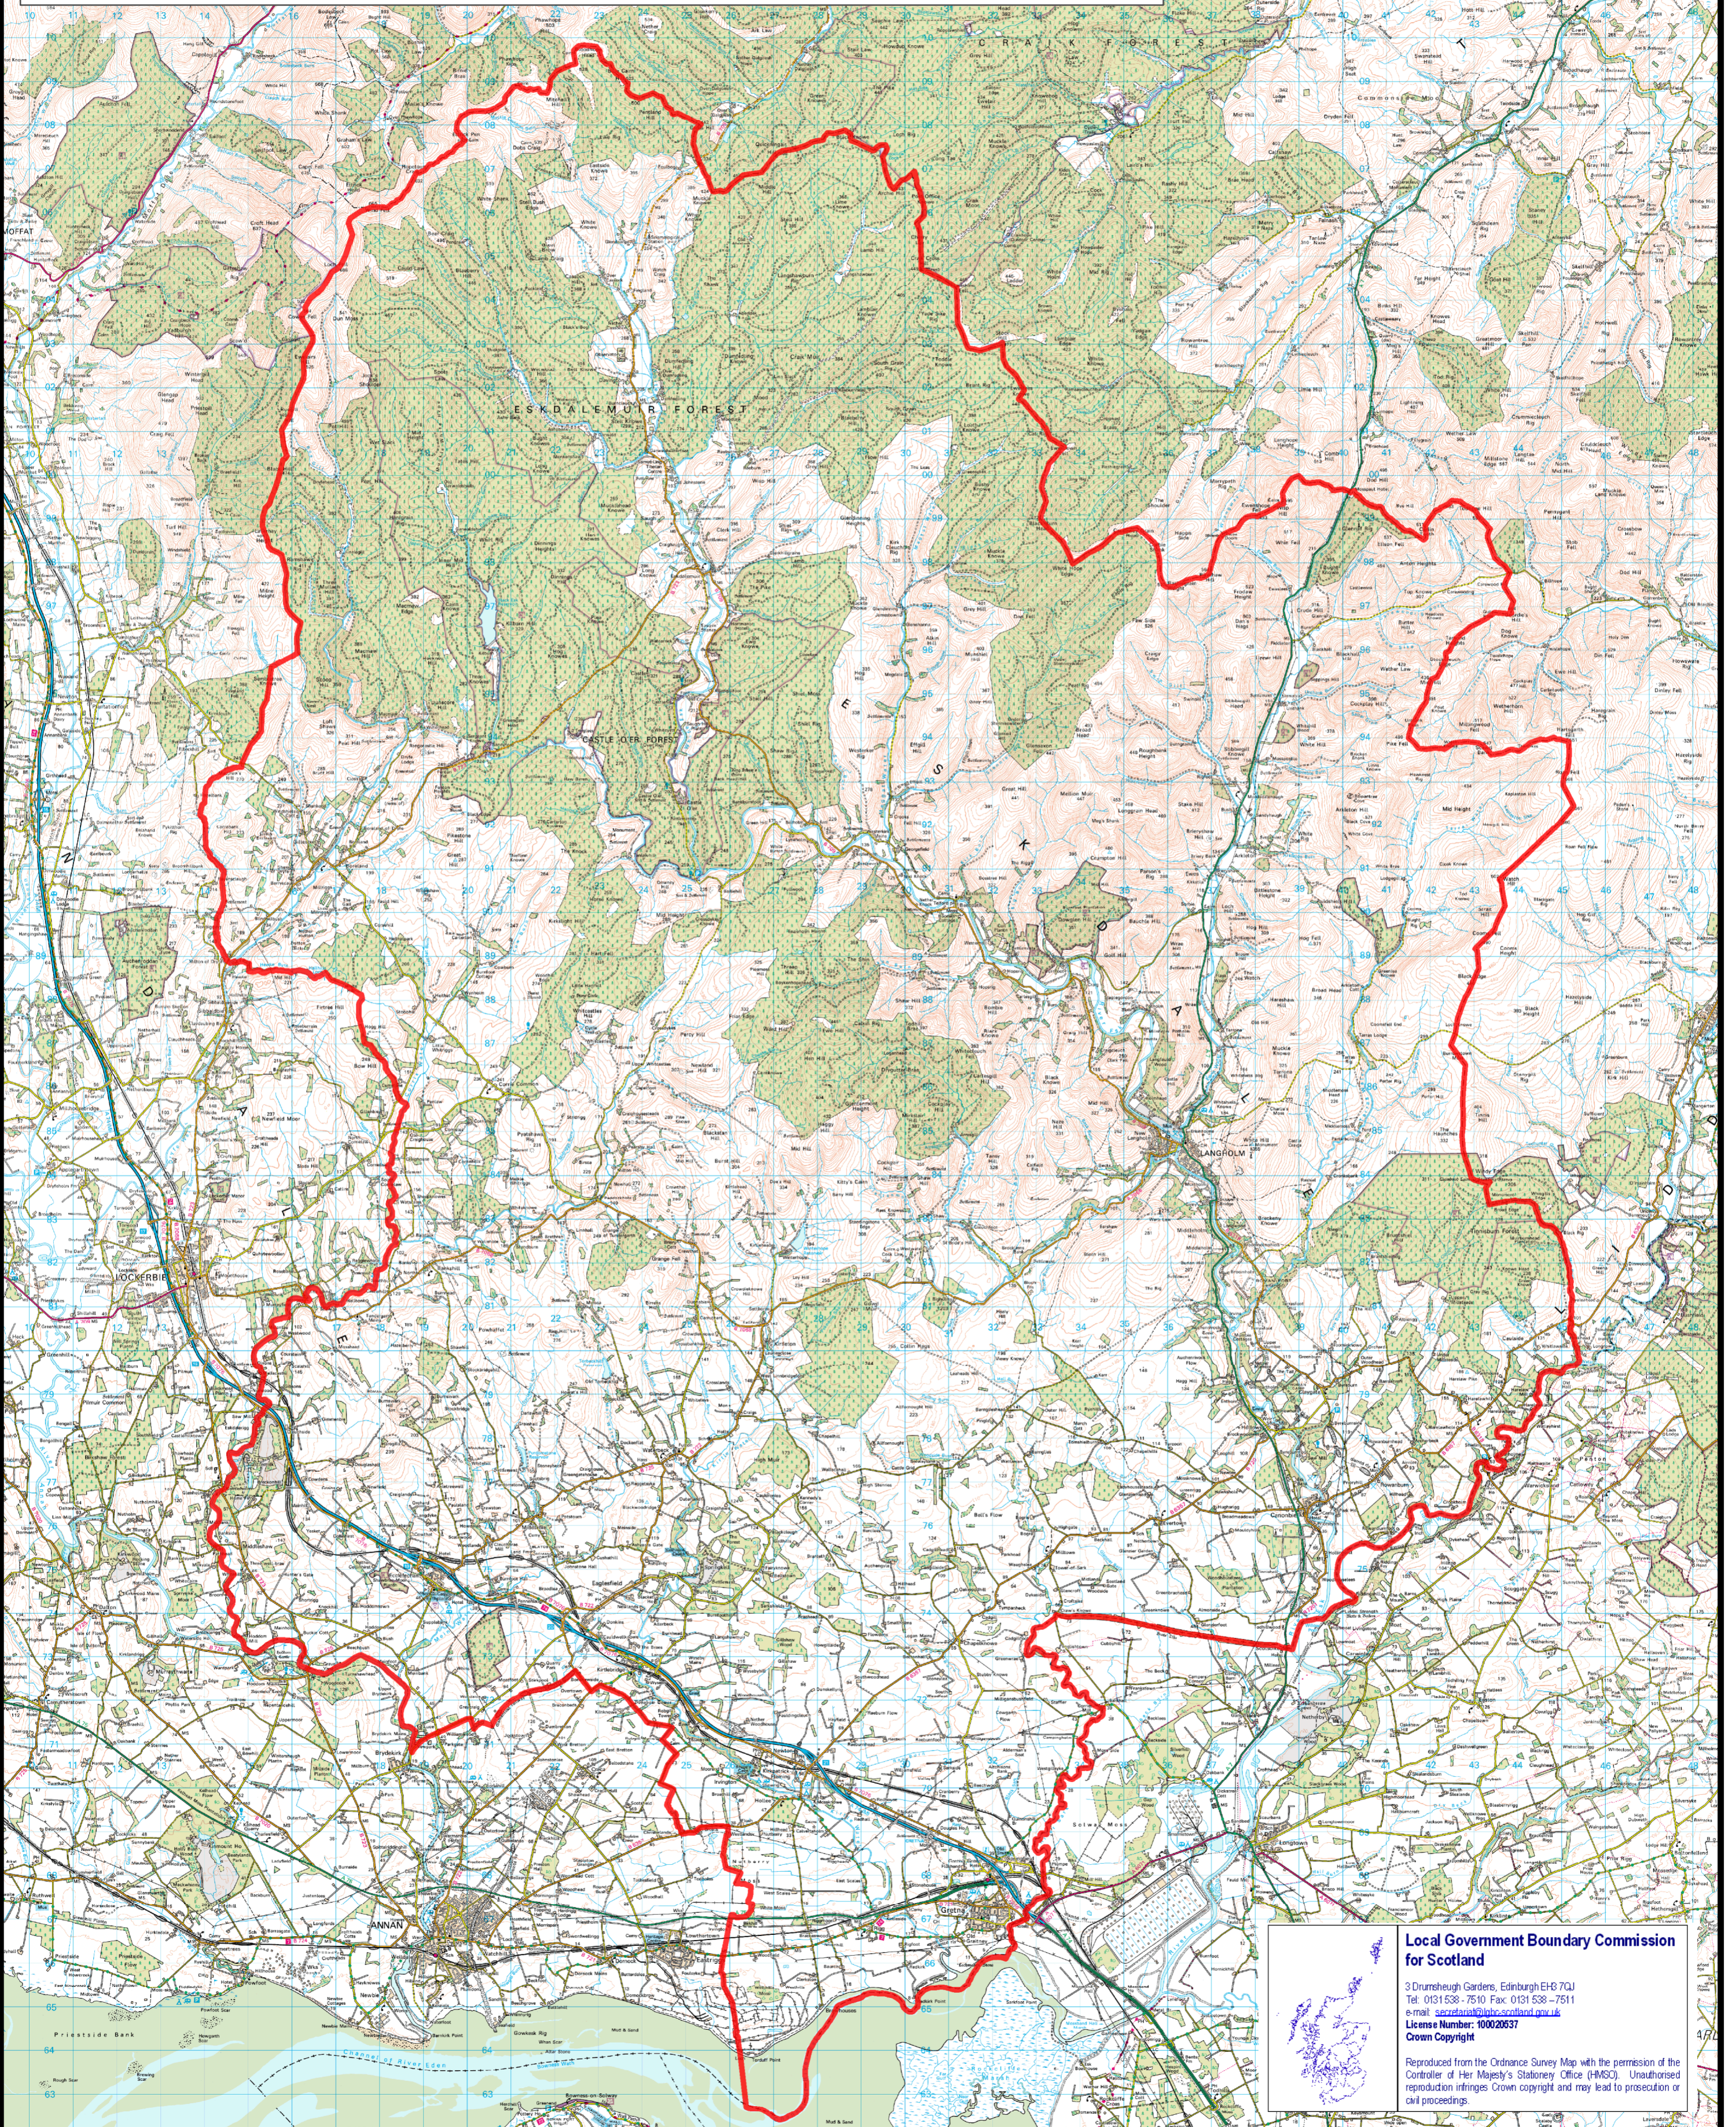

Local Government Boundary Commission for Scotland
Single Transferable Vote - Proportional Representation

Dumfries and Galloway Council area - final recommendations

Ward 13 - Annandale East

4 elected members

Forecast of electorate (2009) = 9,750

Local Government Boundary Commission for Scotland
3 Drumheugh Gardens, Edinburgh EH6 7QJ
Tel: 0131 538 7510 Fax: 0131 538 7511
e-mail: sac@lgbcs.scot.nhs.uk
License Number: 10002637
Crown Copyright

Reproduced from the Ordnance Survey Map with the permission of the Controller of Her Majesty's Stationery Office (HMSO). Unauthorised reproduction infringes Crown copyright and may lead to prosecution or civil proceedings.