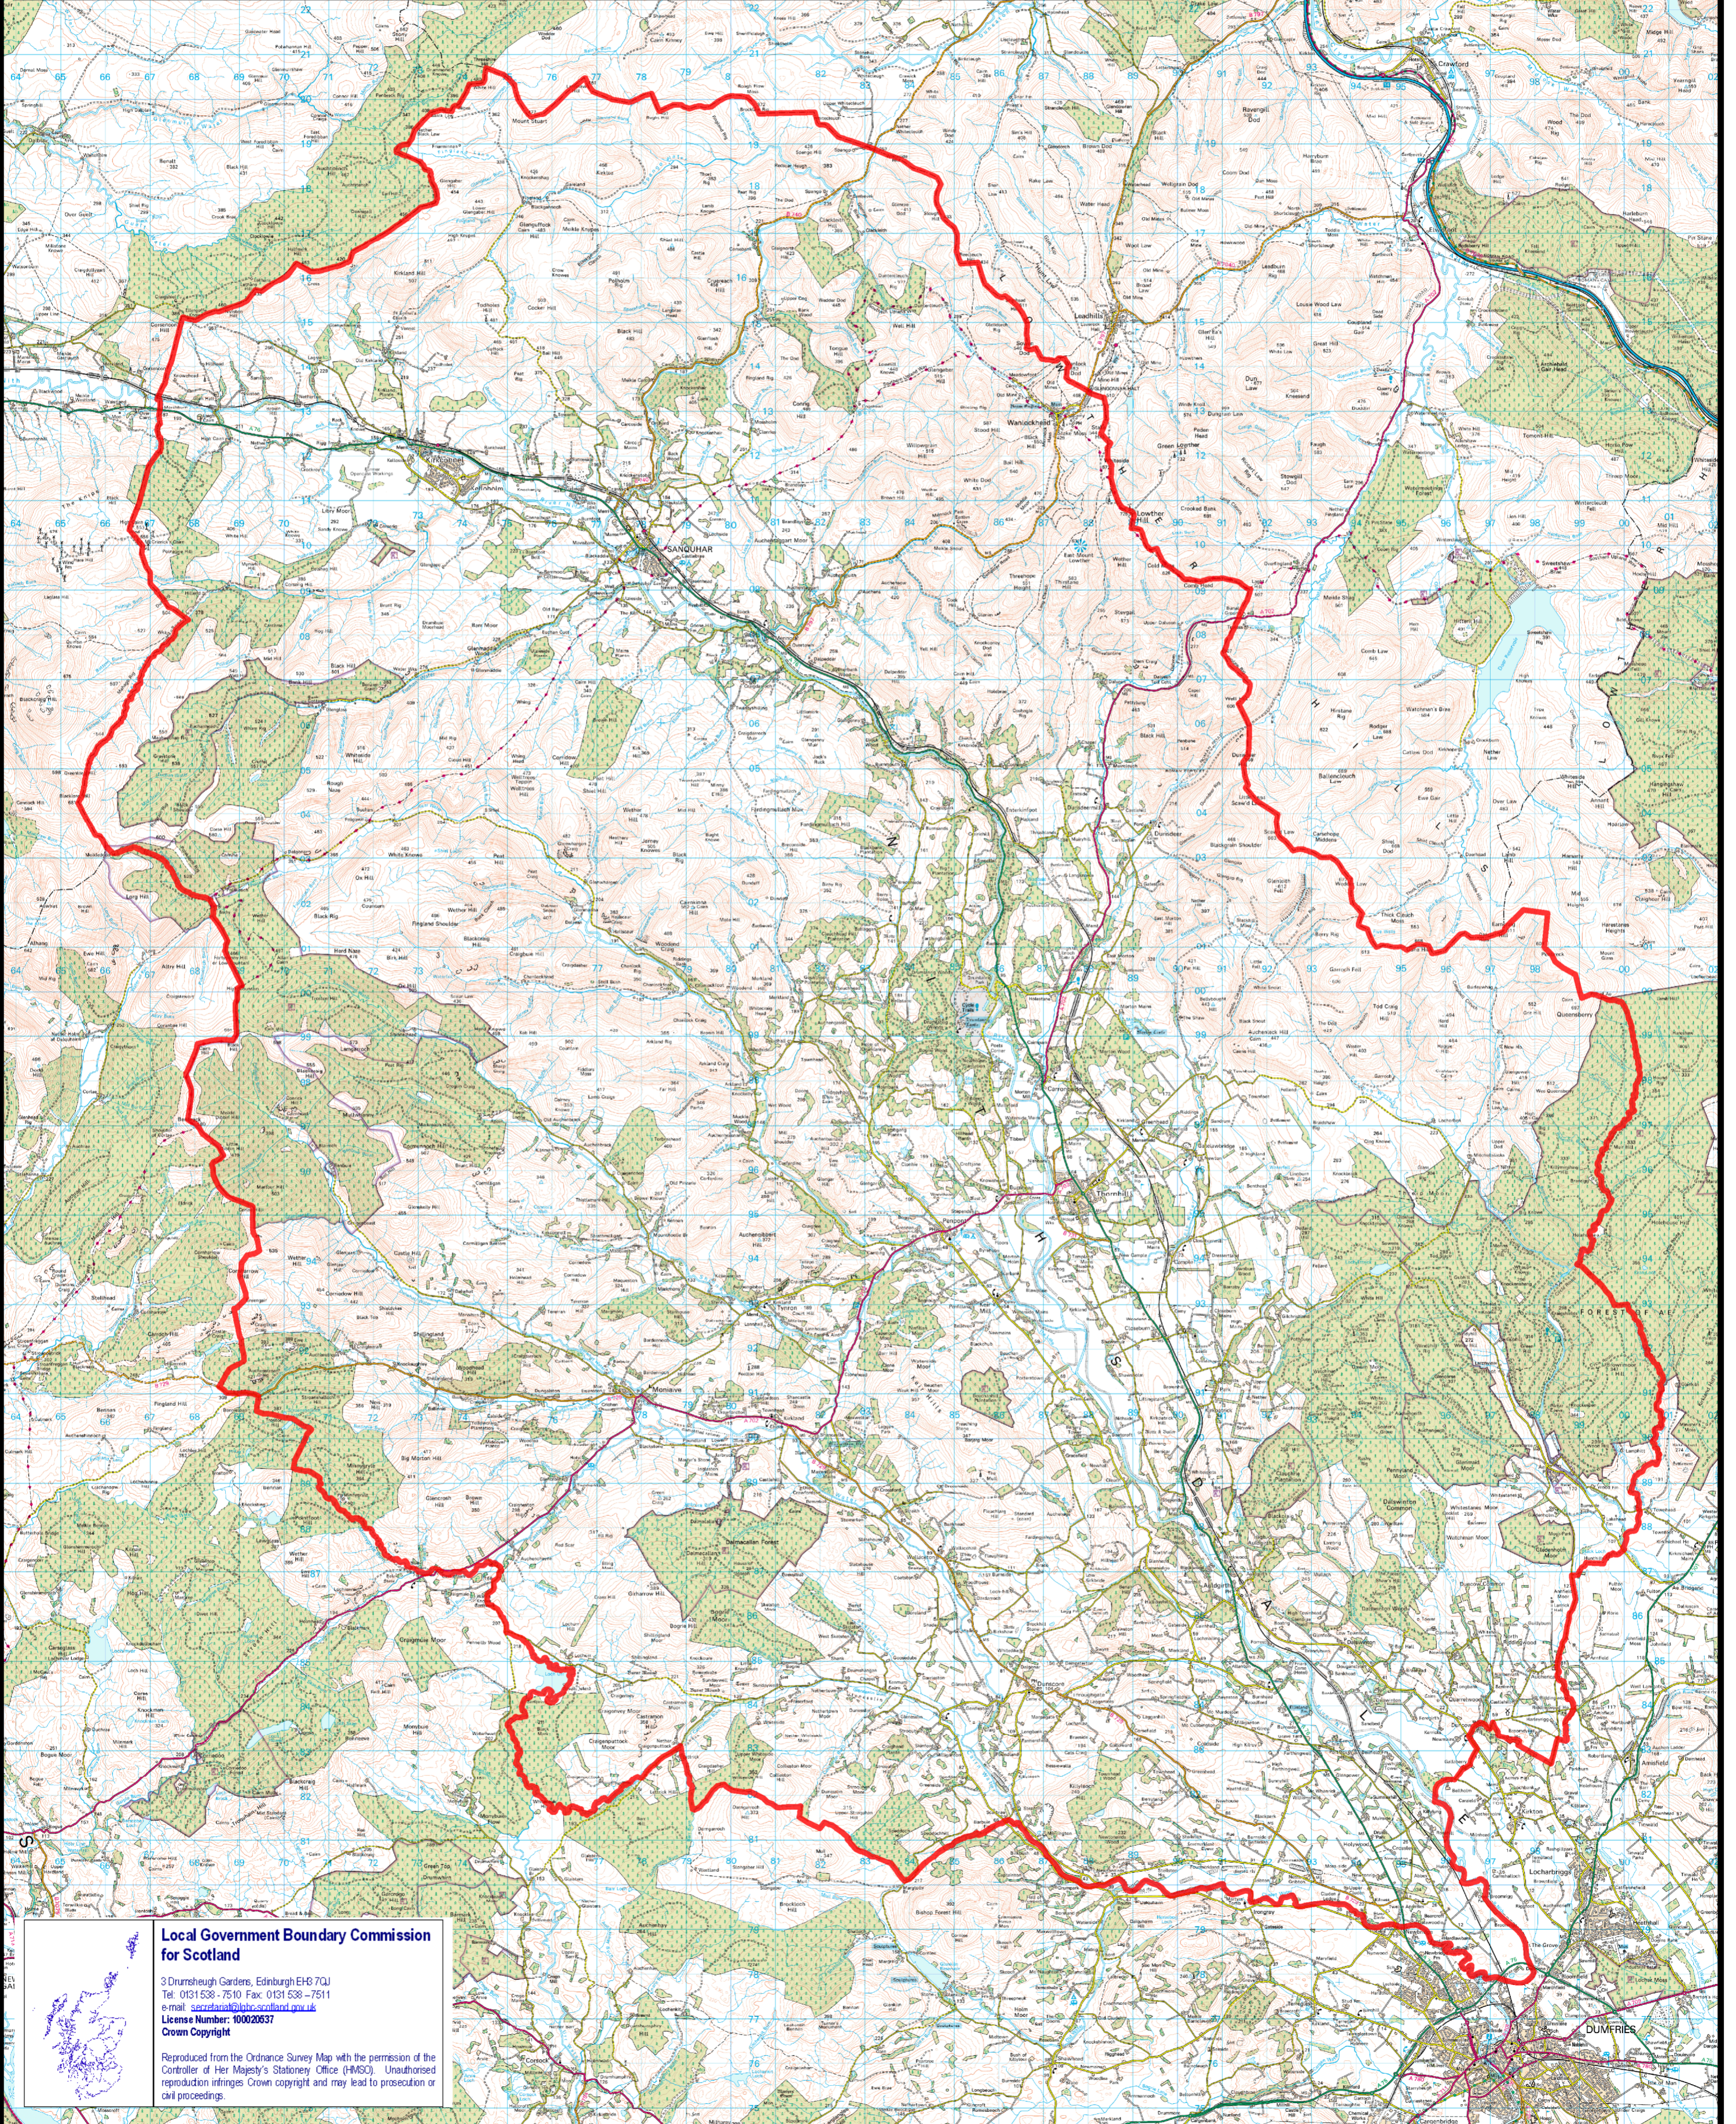

Local Government Boundary Commission for Scotland
Single Transferable Vote - Proportional Representation

Dumfries and Galloway Council area - final recommendations
Ward 8 - Mid and Upper Nithsdale
4 elected members
Forecast of electorate (2009) = 9,480

Local Government Boundary Commission
for Scotland