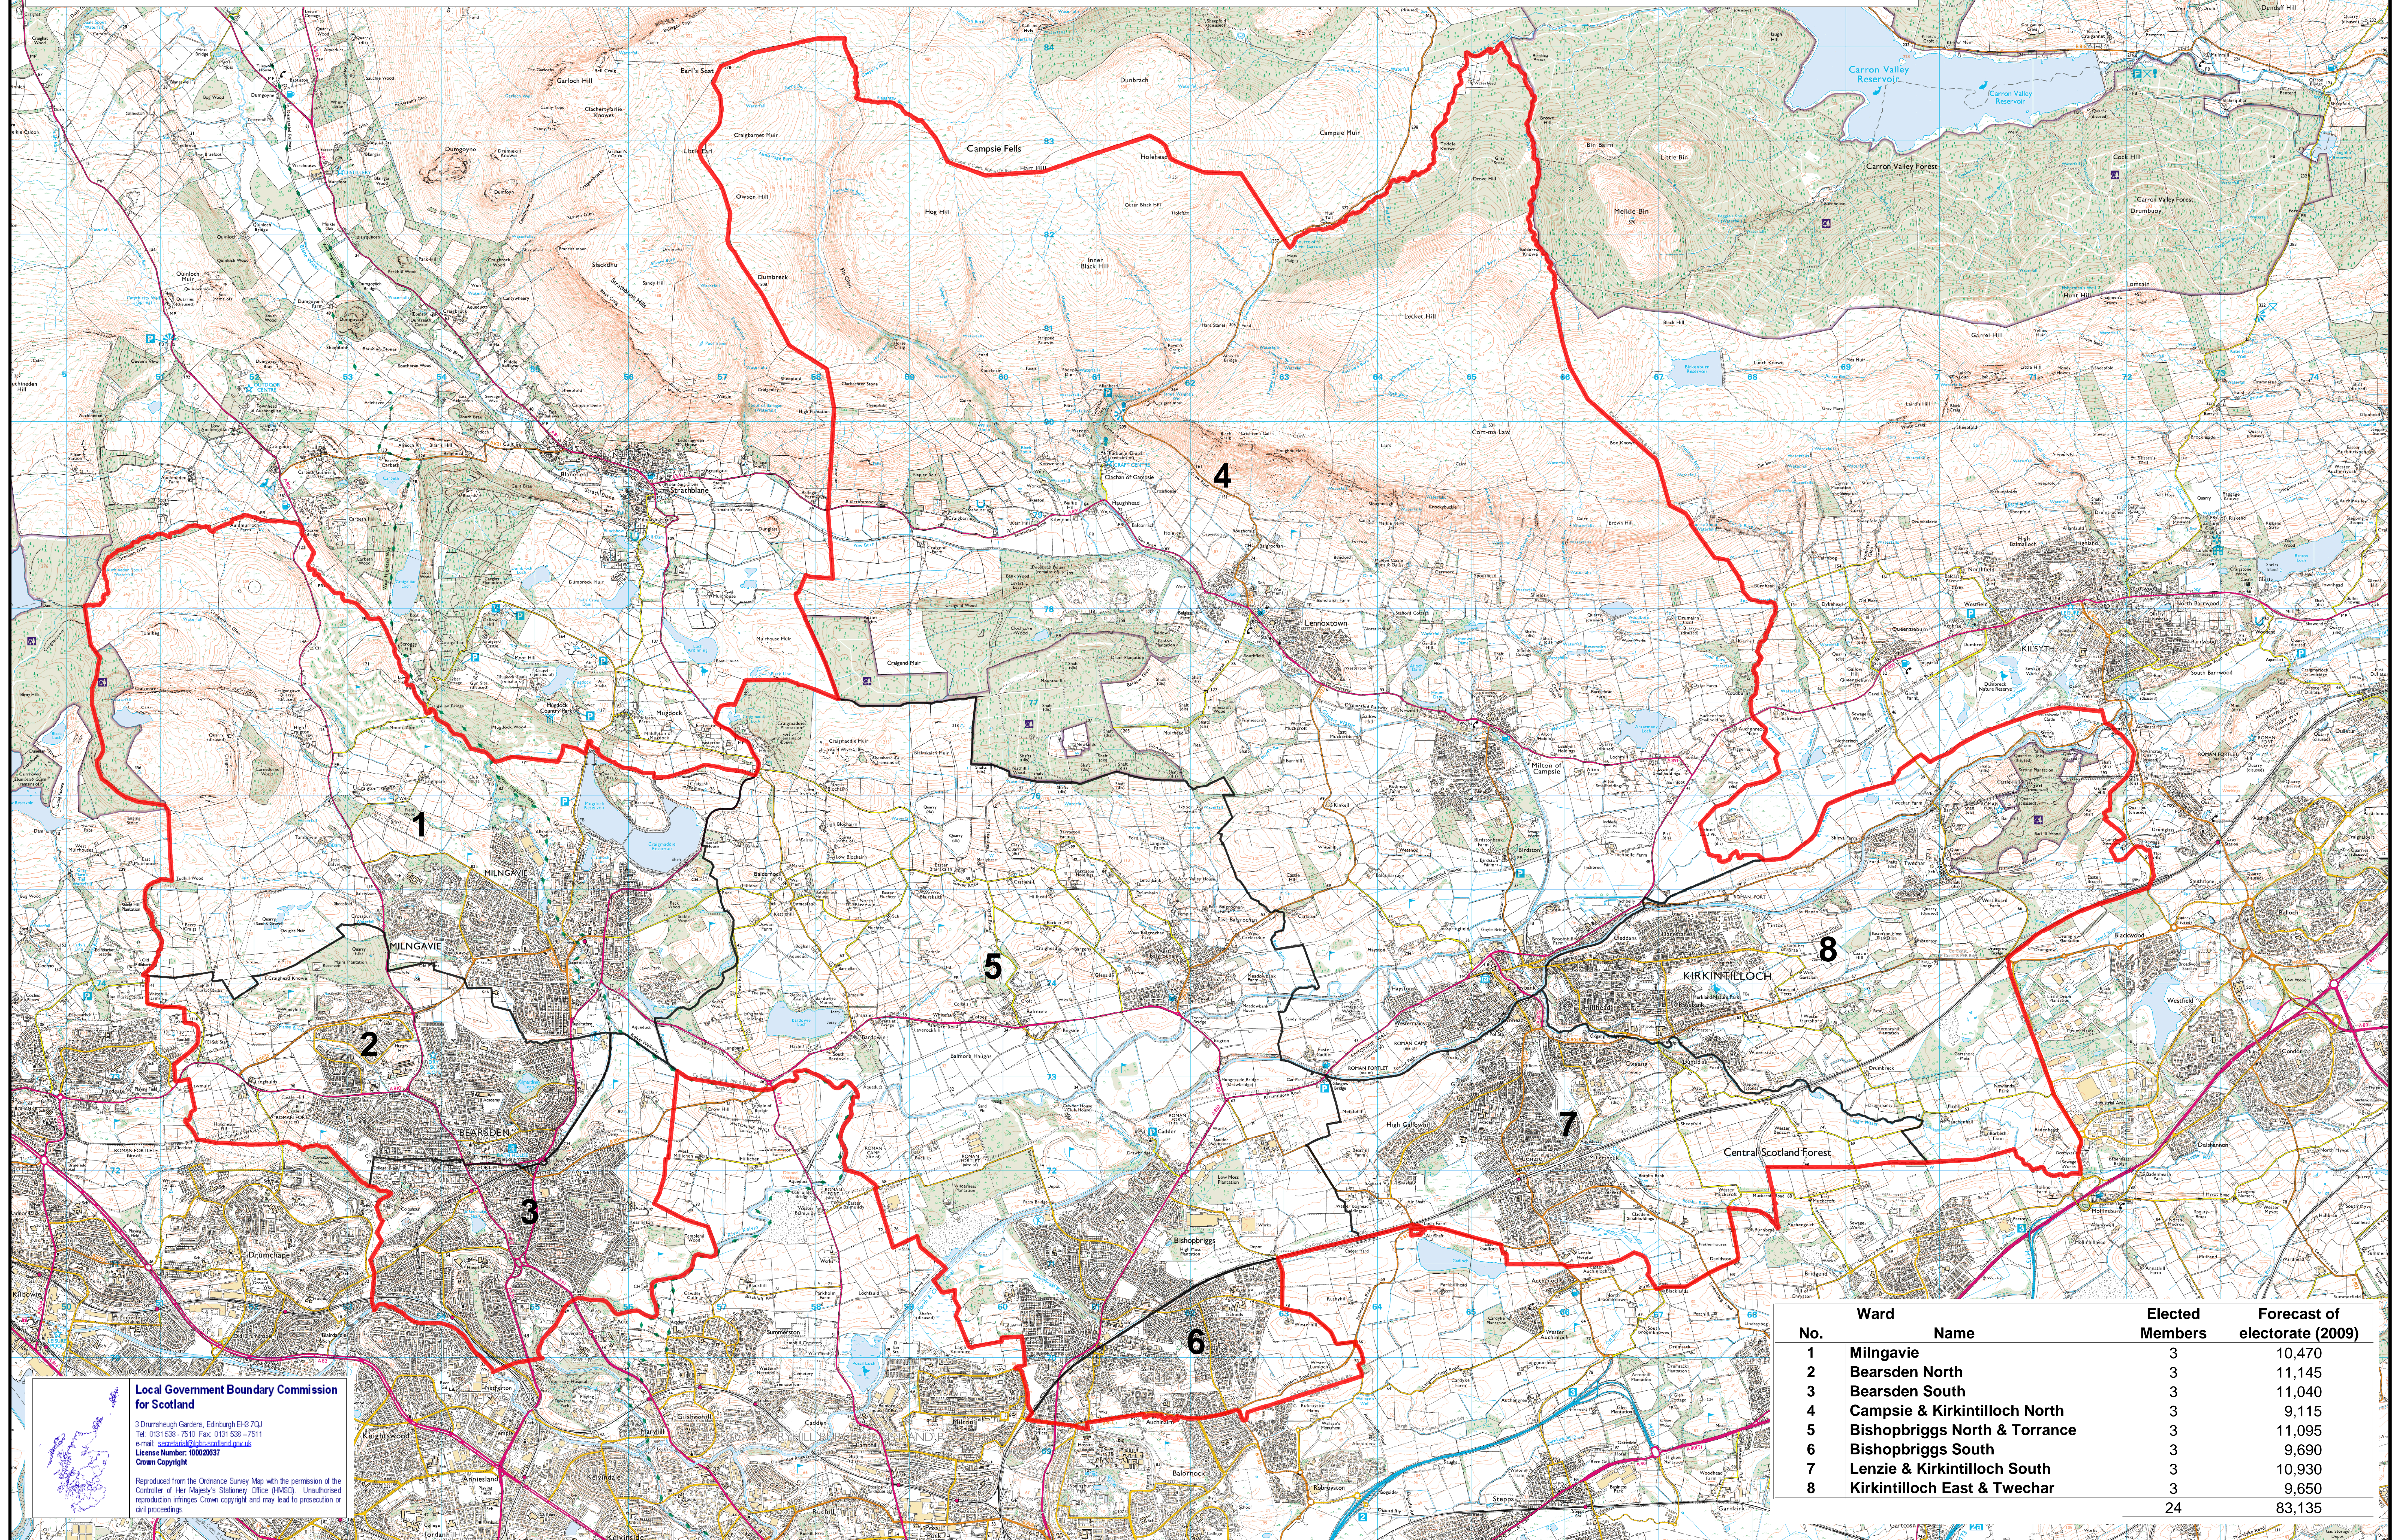

Local Government Boundary Commission for Scotland - Single Transferable Vote - Proportional Representation

Final Recommendations for East Dunbartonshire Council area

| No. | Ward Name | Elected Members | Forecast of electorate (2009) |
|-----|-------------------------------|-----------------|-------------------------------|
| 1 | Milngavie | 3 | 10,470 |
| 2 | Bearsden North | 3 | 11,145 |
| 3 | Bearsden South | 3 | 11,095 |
| 4 | Campsie & Kirkintilloch North | 3 | 9,115 |
| 5 | Bishopbriggs North & Torrance | 3 | 11,095 |
| 6 | Bishopbriggs South | 3 | 9,690 |
| 7 | Lenzie & Kirkintilloch South | 3 | 10,930 |
| 8 | Kirkintilloch East & Twechar | 3 | 9,650 |
| | Total | 24 | 83,135 |

Local Government Boundary Commission for Scotland
 3 Drumehugh Gardens, Edinburgh EH6 7JL
 Tel: 0131 538-7510 Fax: 0131 538-7511
 e-mail: suzanne@lgbcs.scot.nhs.uk
 License Number: 000020637
 Crown Copyright

Reproduced from the Ordnance Survey Map with the permission of the Controller of Her Majesty's Stationery Office (HMSO). Unauthorised reproduction infringes Crown copyright and may lead to prosecution or civil proceedings.