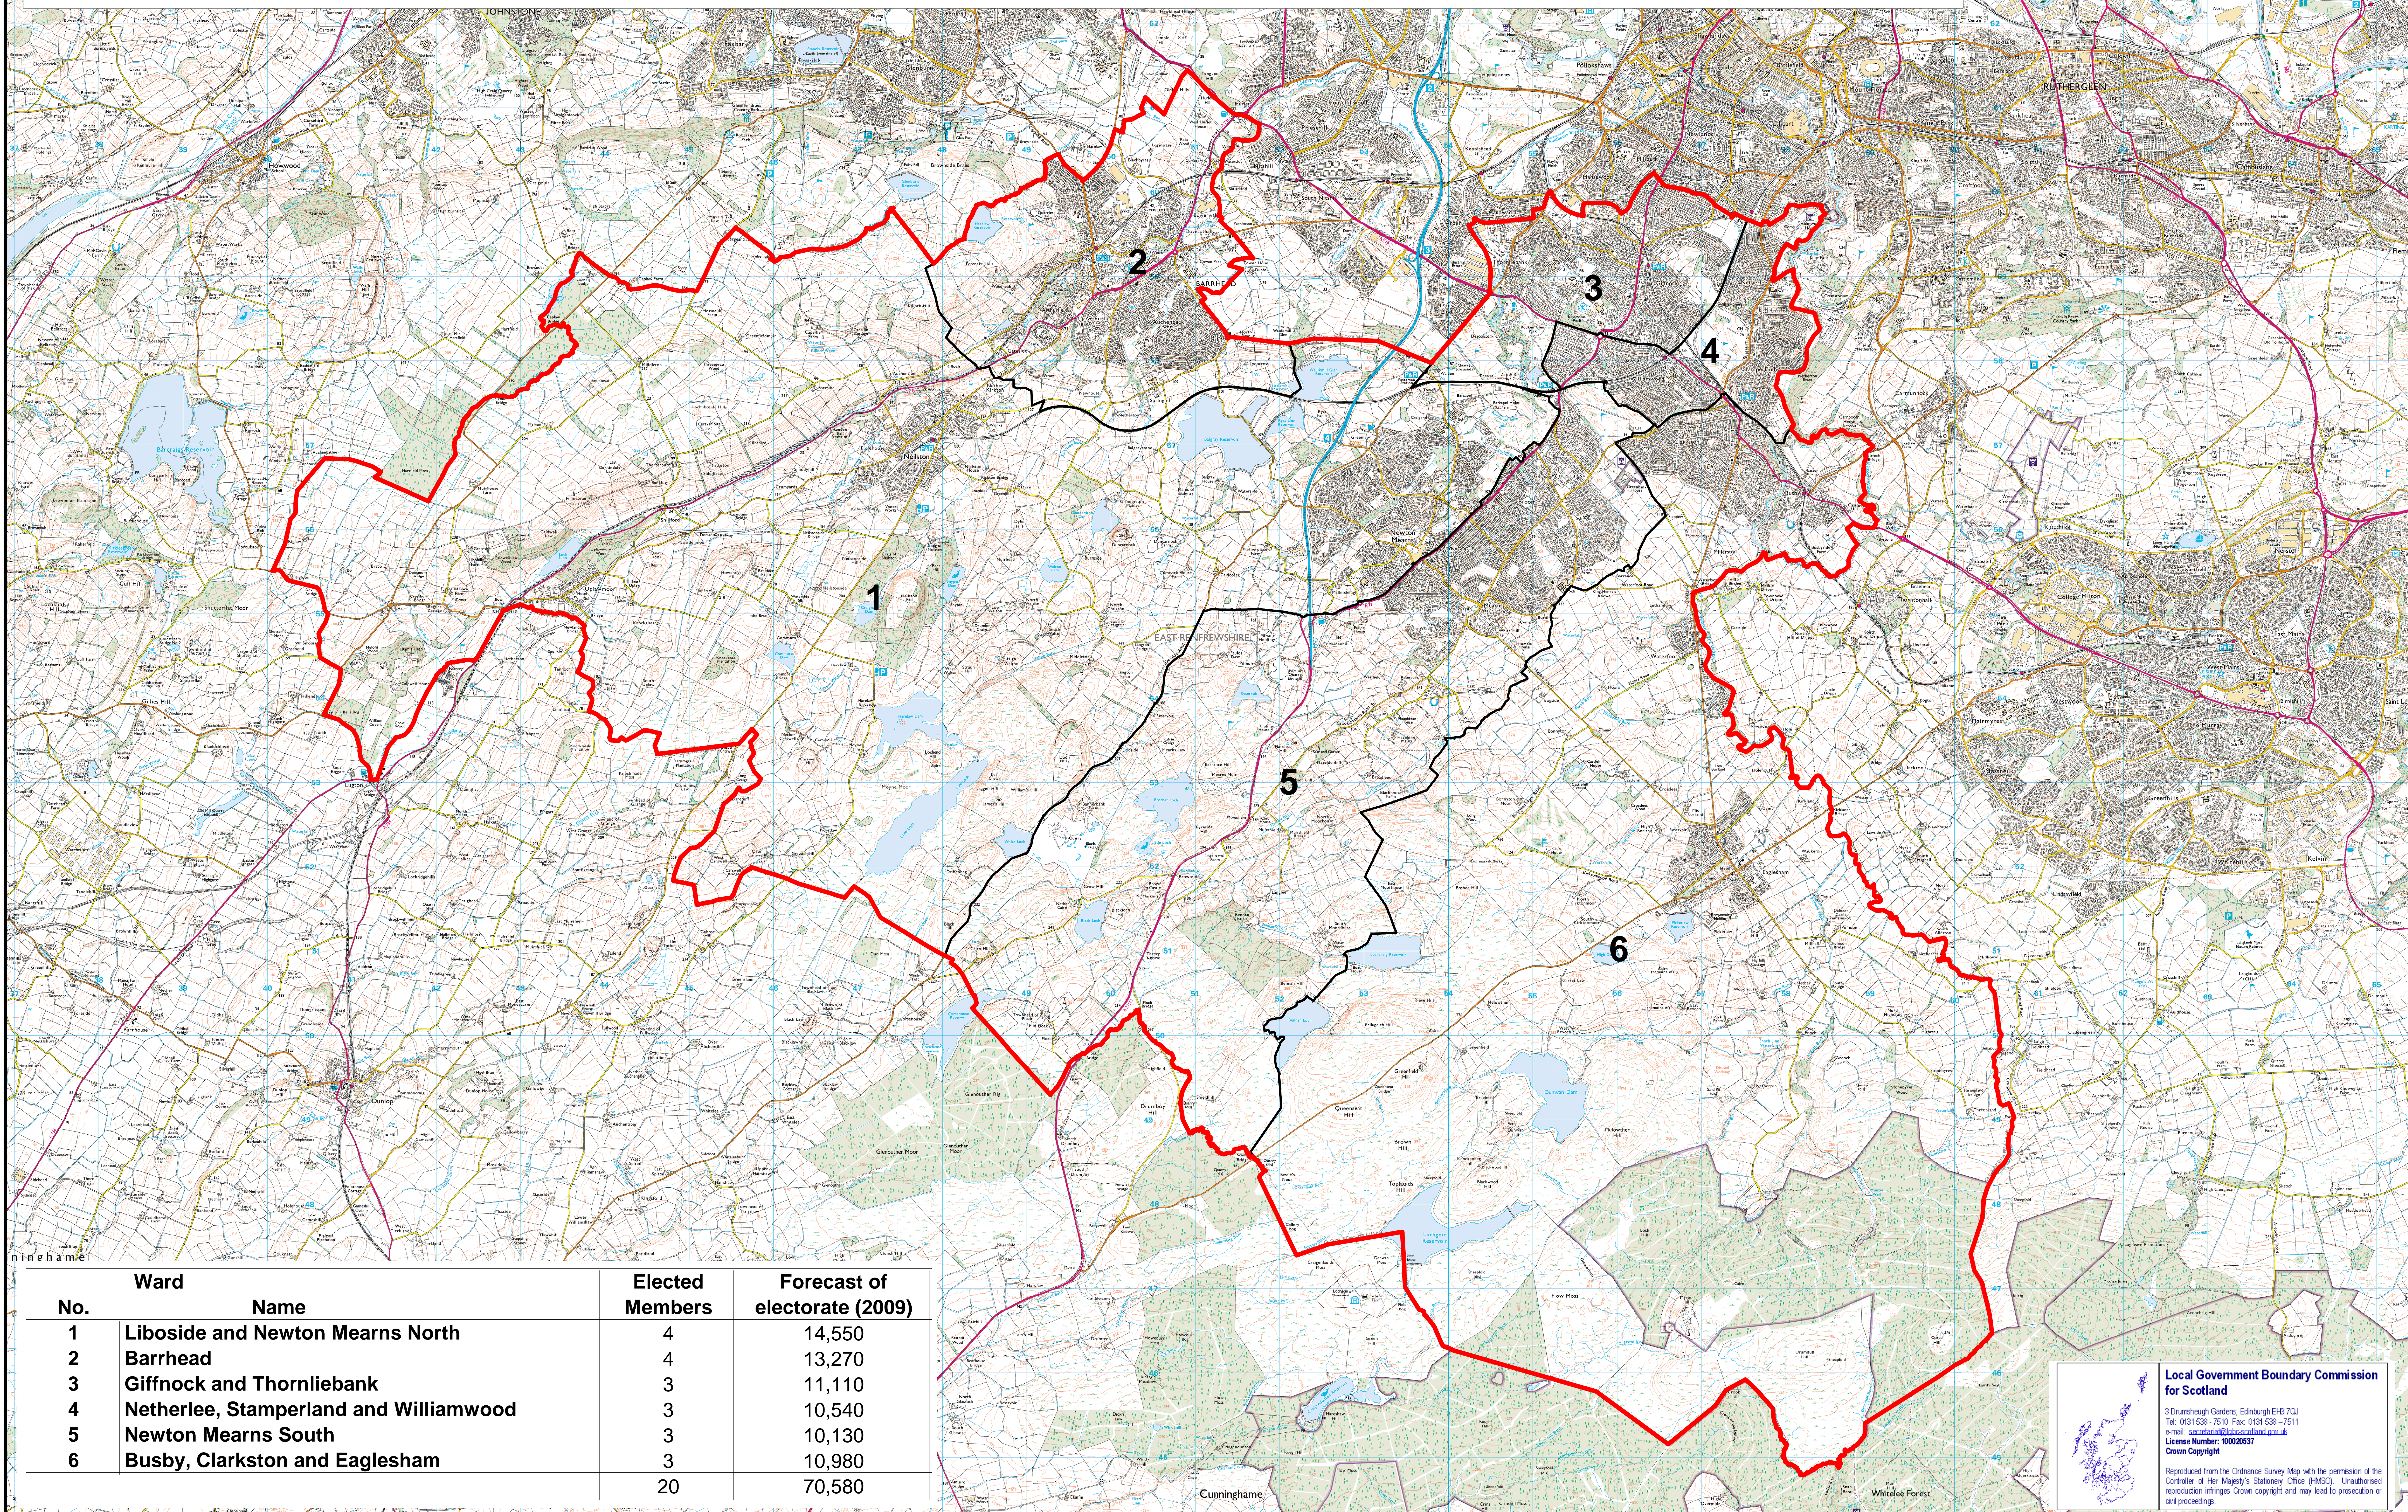

Local Government Boundary Commission for Scotland - Single Transferable Vote - Proportional Representation

Final recommendations for East Renfrewshire Council area

No.	Ward Name	Elected Members	Forecast of electorate (2009)
1	Liboside and Newton Mearns North	4	14,550
2	Barrhead	4	13,270
3	Giffnock and Thornliebank	3	11,110
4	Netherlee, Stamperland and Williamwood	3	10,540
5	Newton Mearns South	3	10,130
6	Busby, Clarkston and Eaglesham	3	10,980
	Total	20	70,580

Reproduced from the Ordnance Survey Map with the permission of the Controller of Her Majesty's Stationery Office (HMSO). Unauthorised reproduction infringes Crown copyright and may lead to prosecution or civil proceedings.