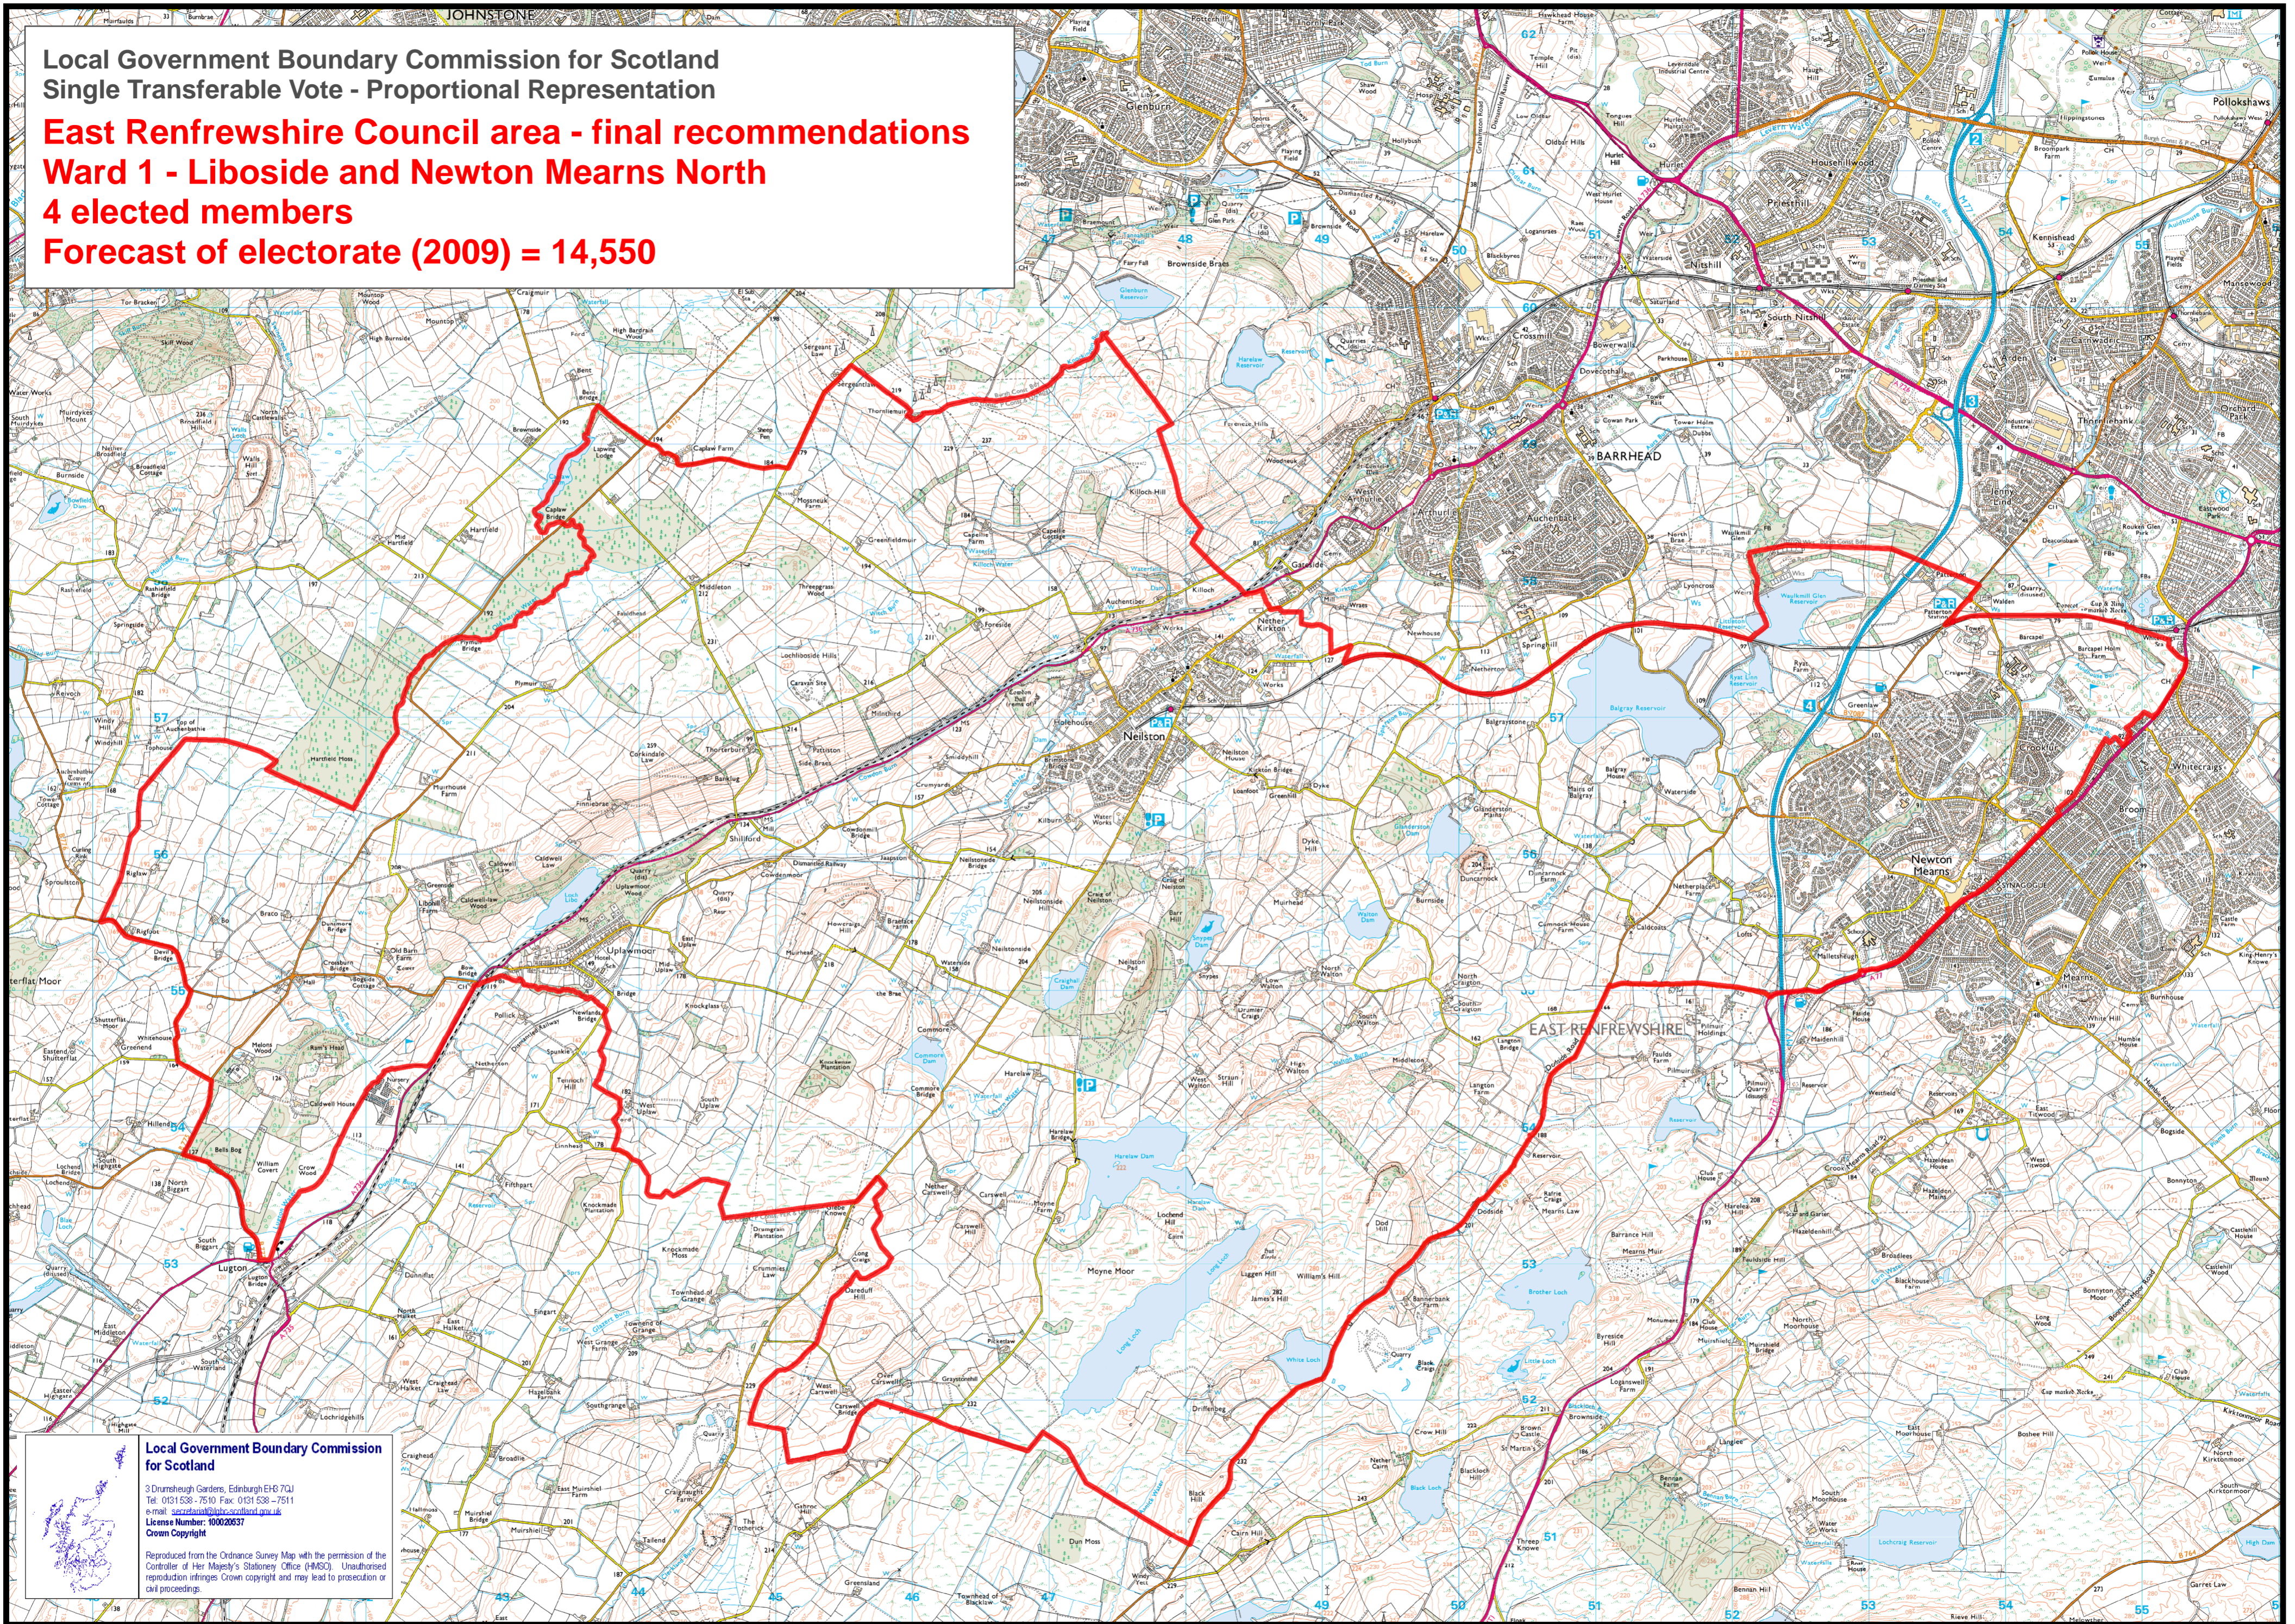

Local Government Boundary Commission for Scotland
Single Transferable Vote - Proportional Representation
East Renfrewshire Council area - final recommendations
Ward 1 - Liboside and Newton Mearns North
4 elected members
Forecast of electorate (2009) = 14,550

Local Government Boundary Commission for Scotland
3 Drumehugh Gardens, Edinburgh EH8 7QJ
Tel: 0131 538-7510 Fax: 0131 538-7511
e-mail: savannah@lgb.scot.nhs.uk
License Number: 100020537
Crown Copyright

Reproduced from the Ordnance Survey Map with the permission of the Controller of Her Majesty's Stationery Office (HMSO). Unauthorised reproduction infringes Crown copyright and may lead to prosecution or civil proceedings.