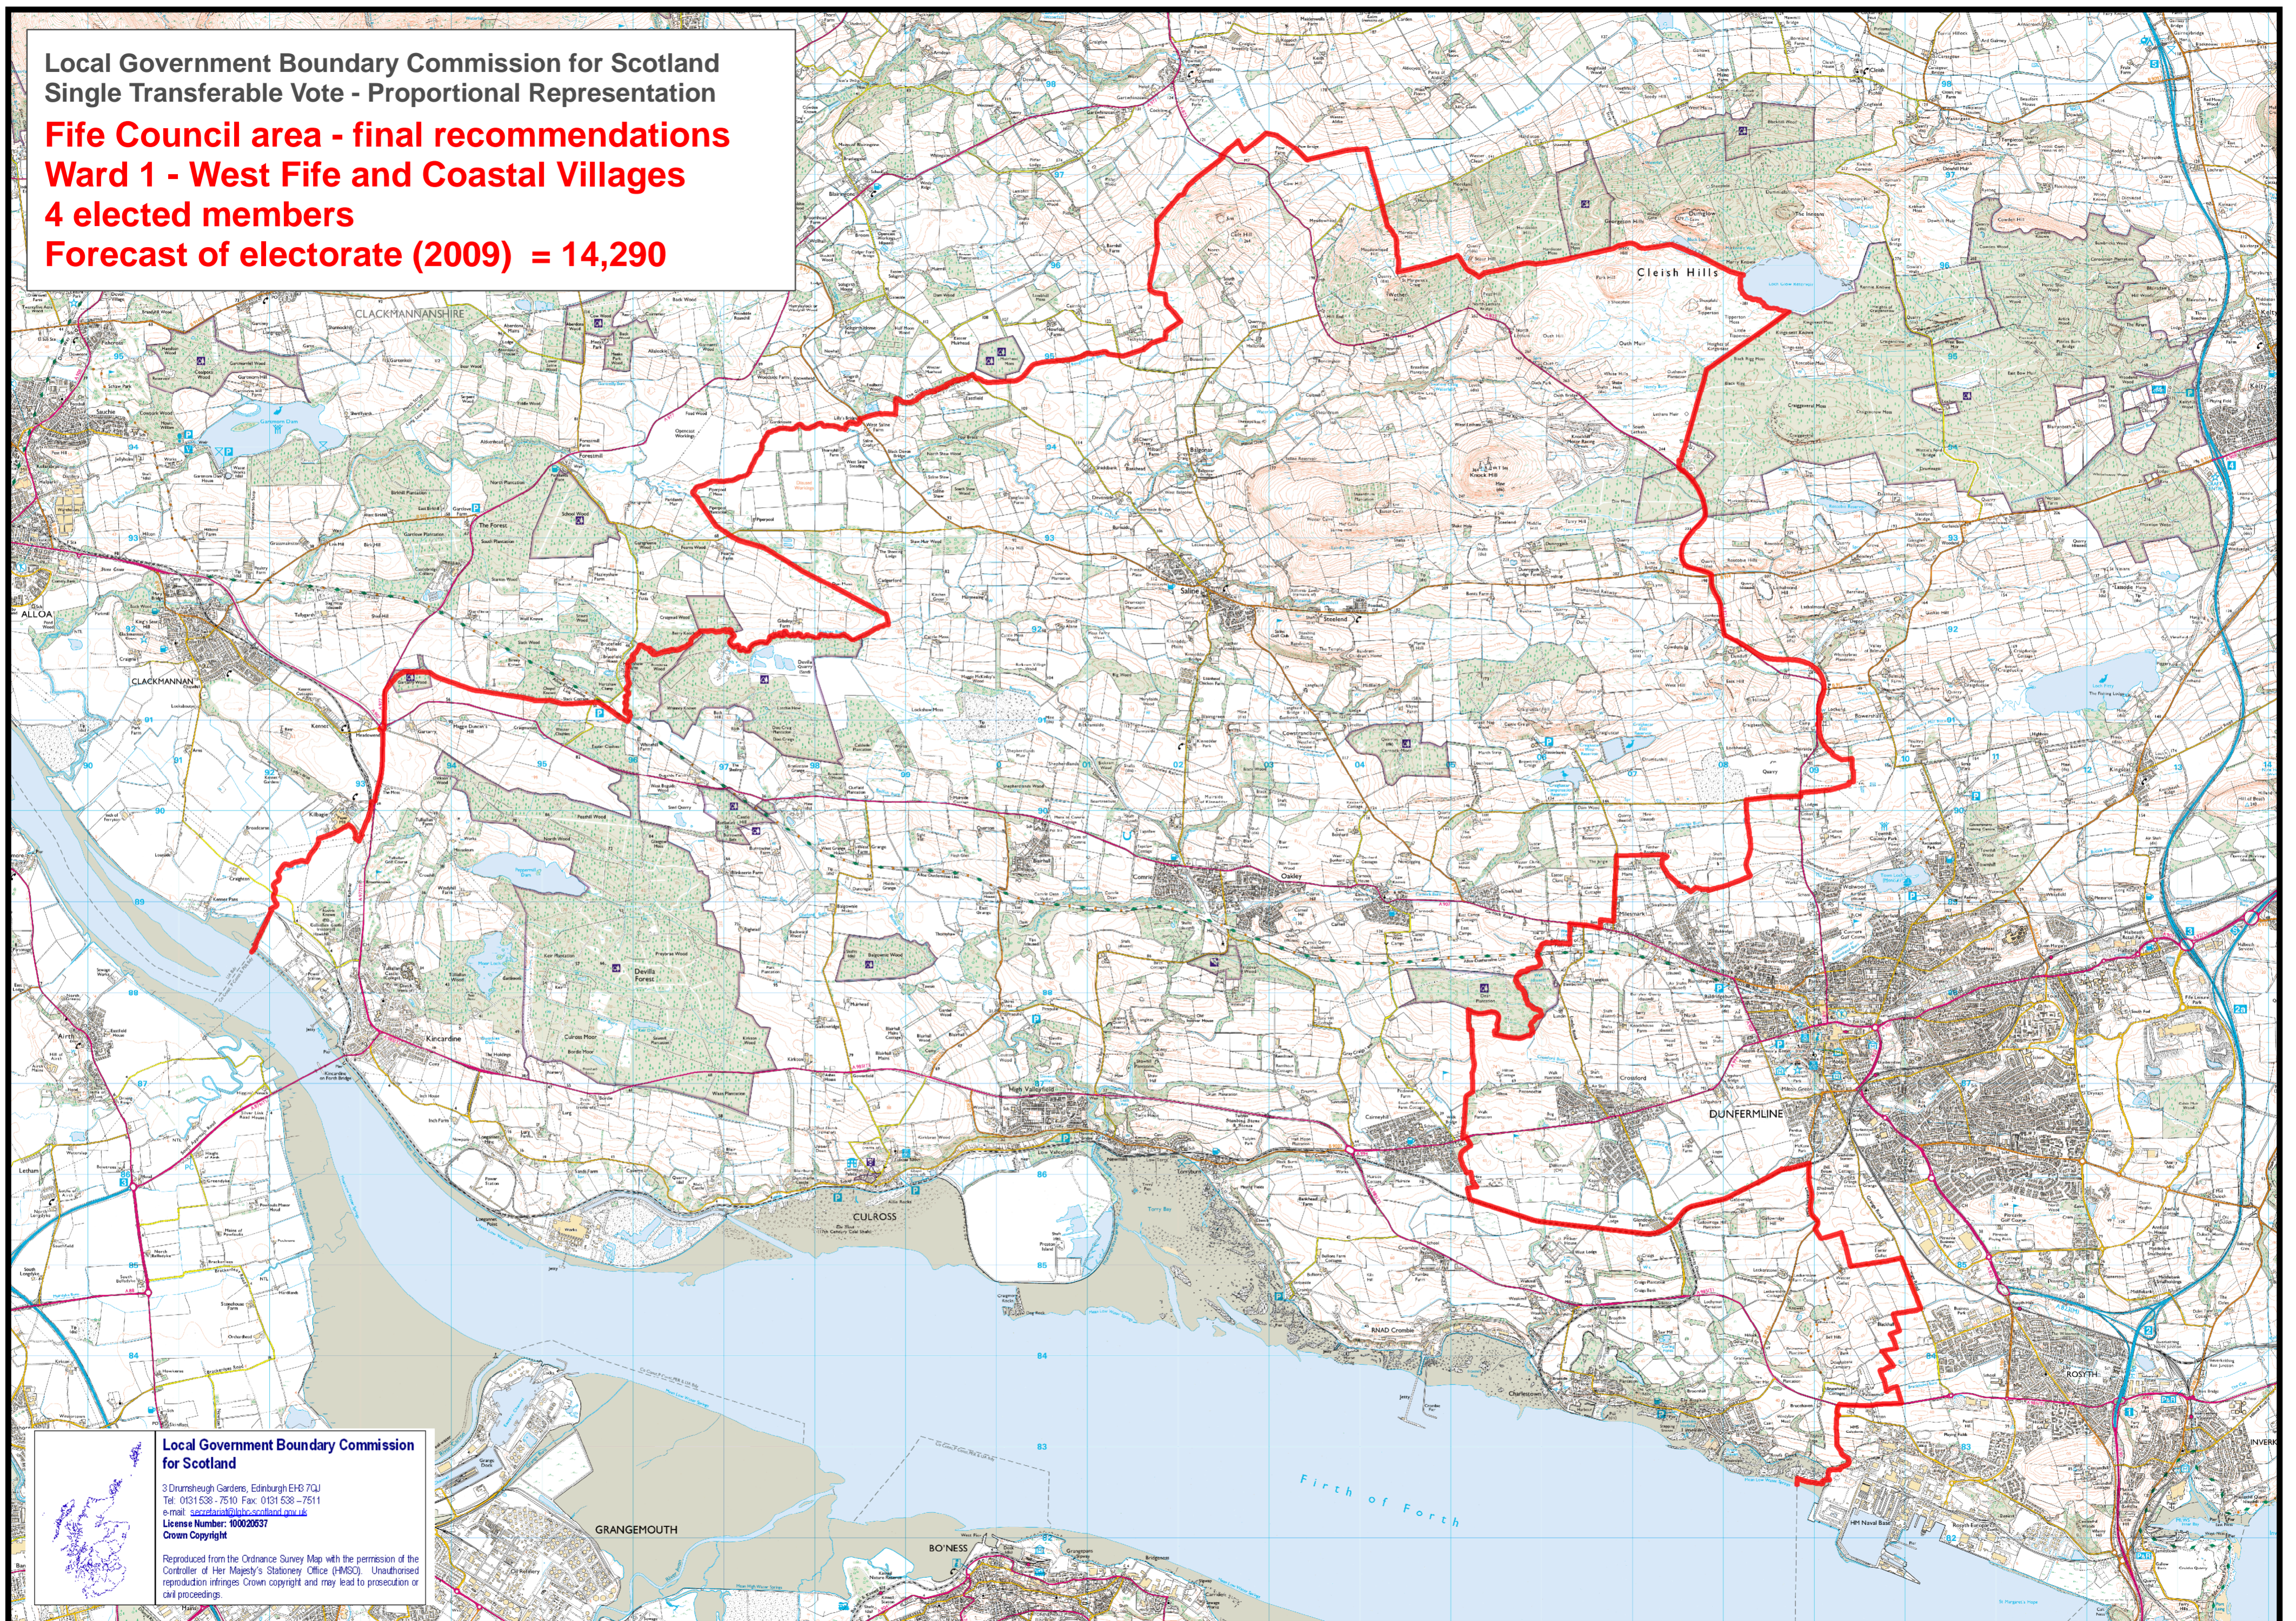

Local Government Boundary Commission for Scotland
Single Transferable Vote - Proportional Representation

Fife Council area - final recommendations
Ward 1 - West Fife and Coastal Villages

4 elected members

Forecast of electorate (2009) = 14,290

Local Government Boundary Commission for Scotland
3 Drumsheugh Gardens, Edinburgh EH3 7QJ
Tel: 0131 538 7510 Fax: 0131 538 7511
e-mail: secretariat@lgbcs.scotland.gov.uk
License Number: 100020537
Crown Copyright