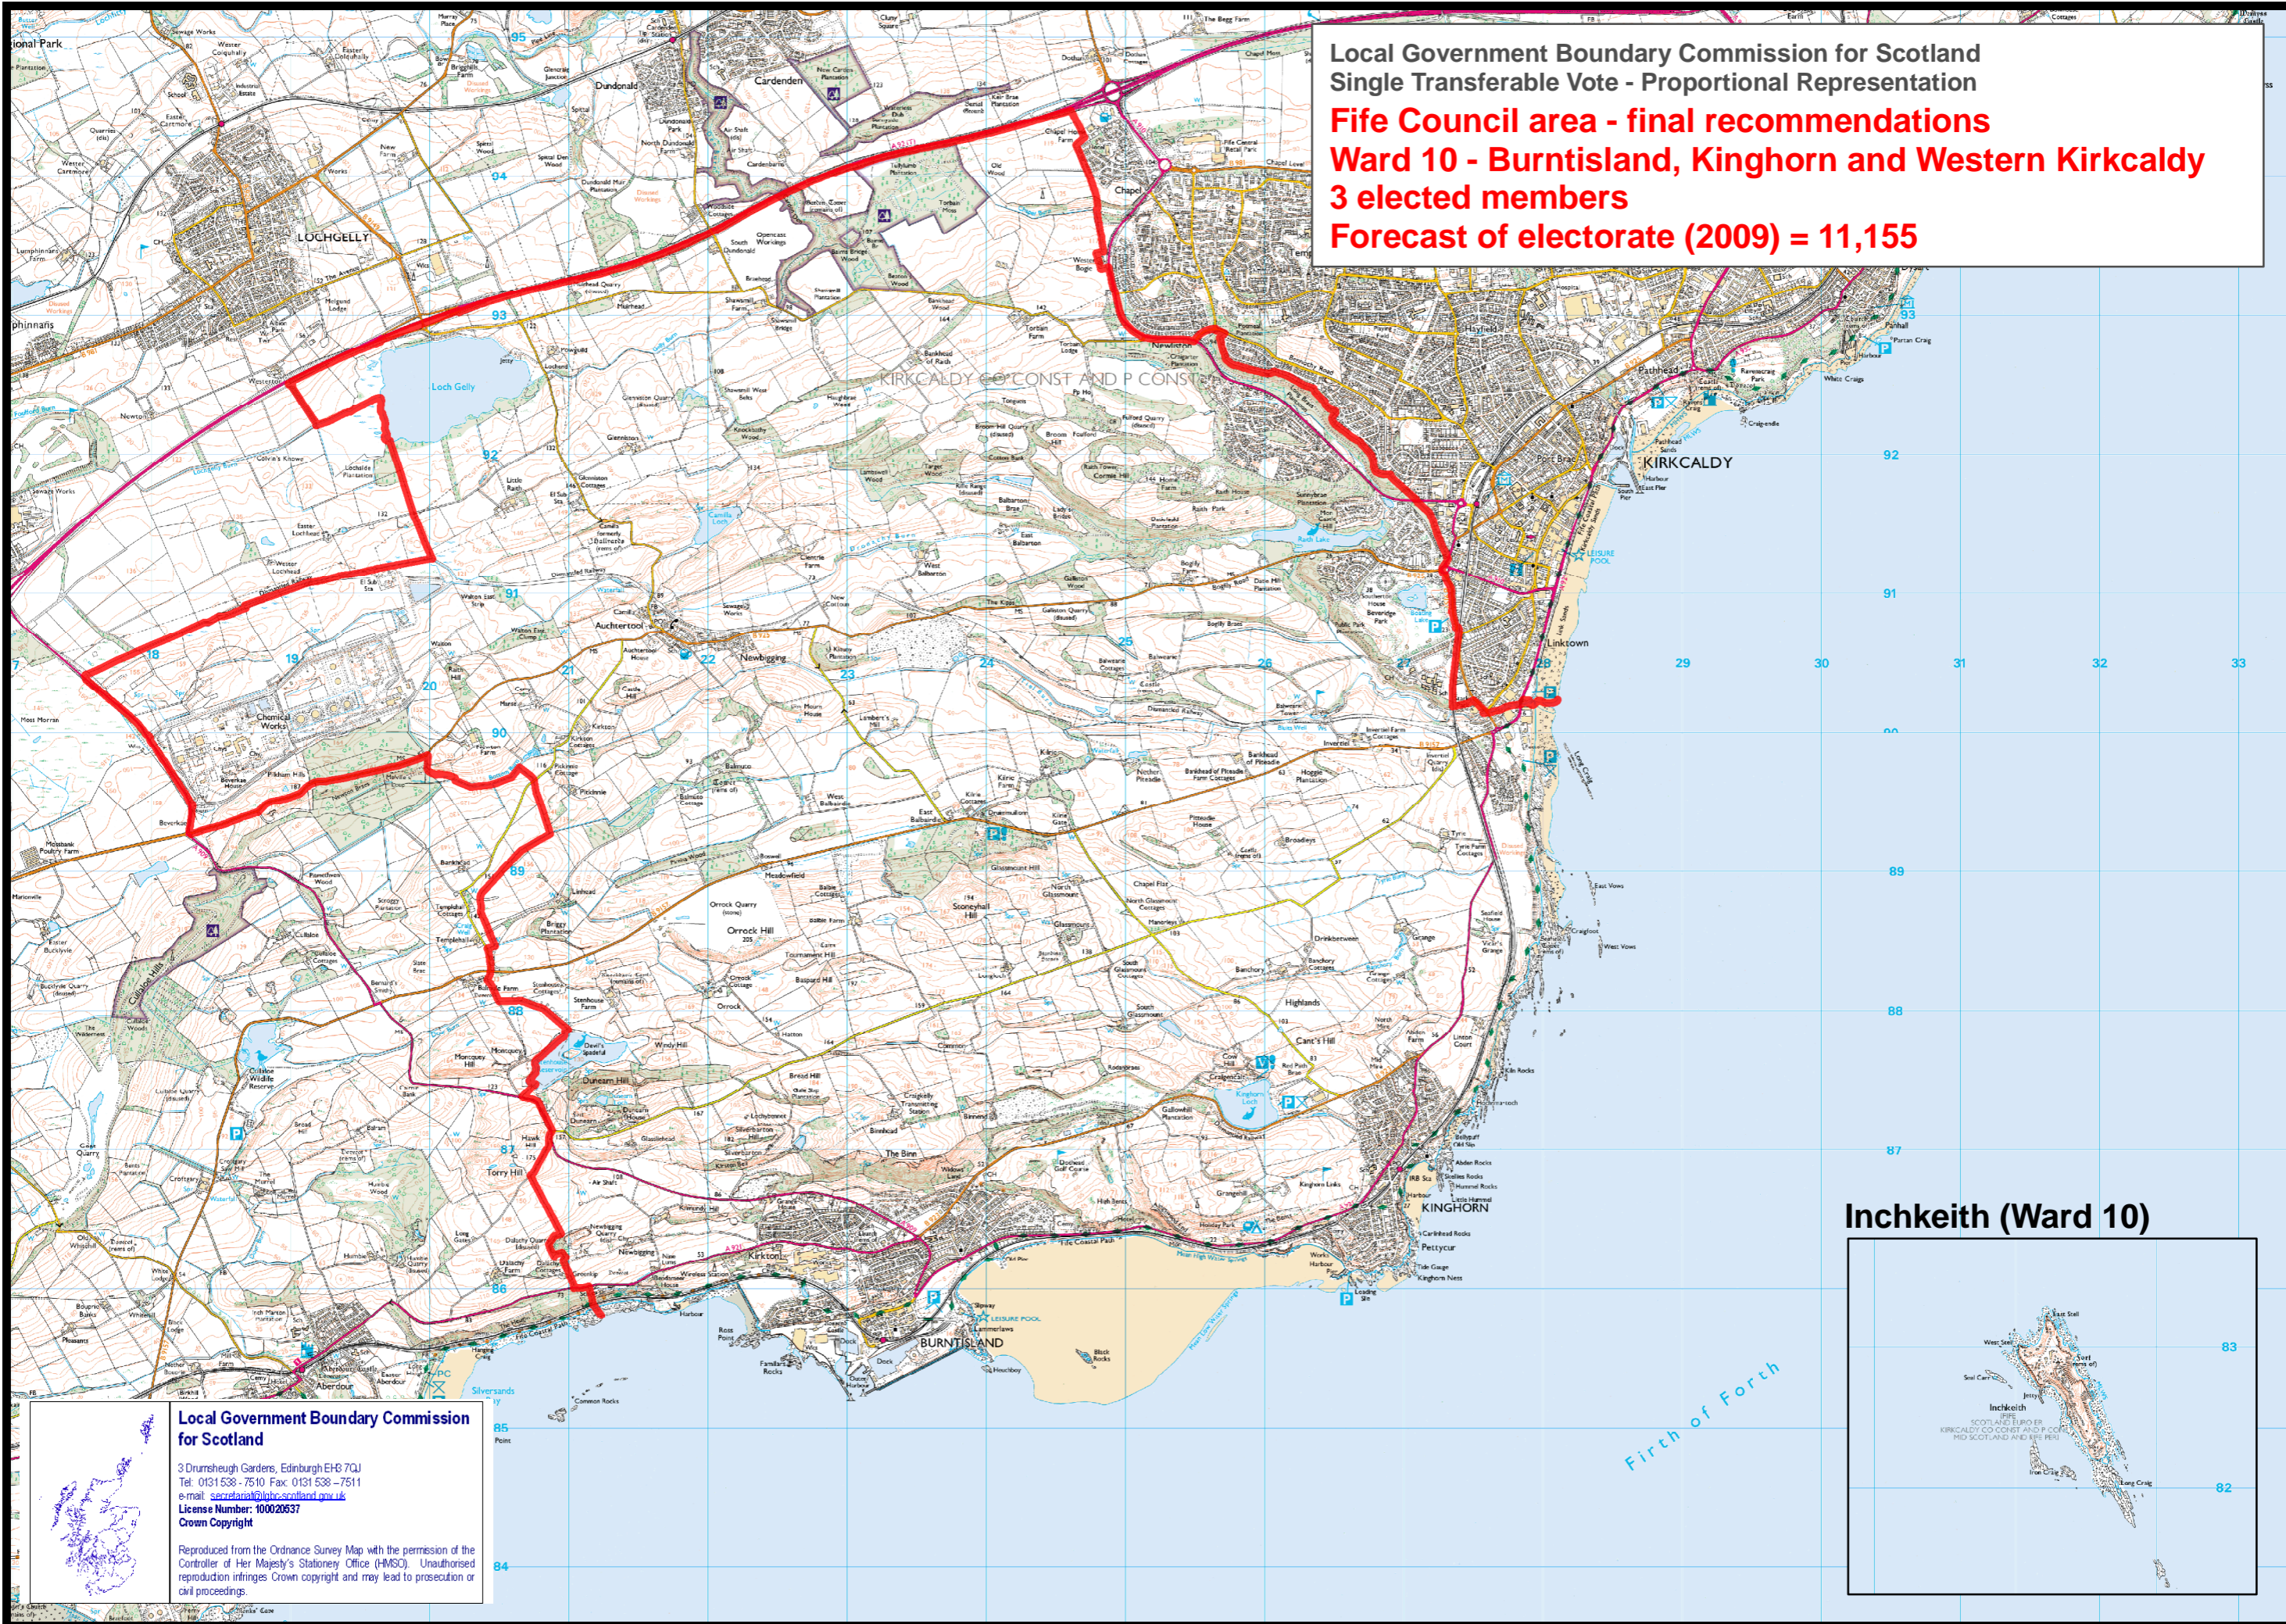

Local Government Boundary Commission for Scotland
 Single Transferable Vote - Proportional Representation
Fife Council area - final recommendations
Ward 10 - Burntisland, Kinghorn and Western Kirkcaldy
3 elected members
Forecast of electorate (2009) = 11,155

Reproduced from the Ordnance Survey Map with the permission of the Controller of Her Majesty's Stationery Office (HMSO). Unauthorised reproduction infringes Crown copyright and may lead to prosecution or civil proceedings.