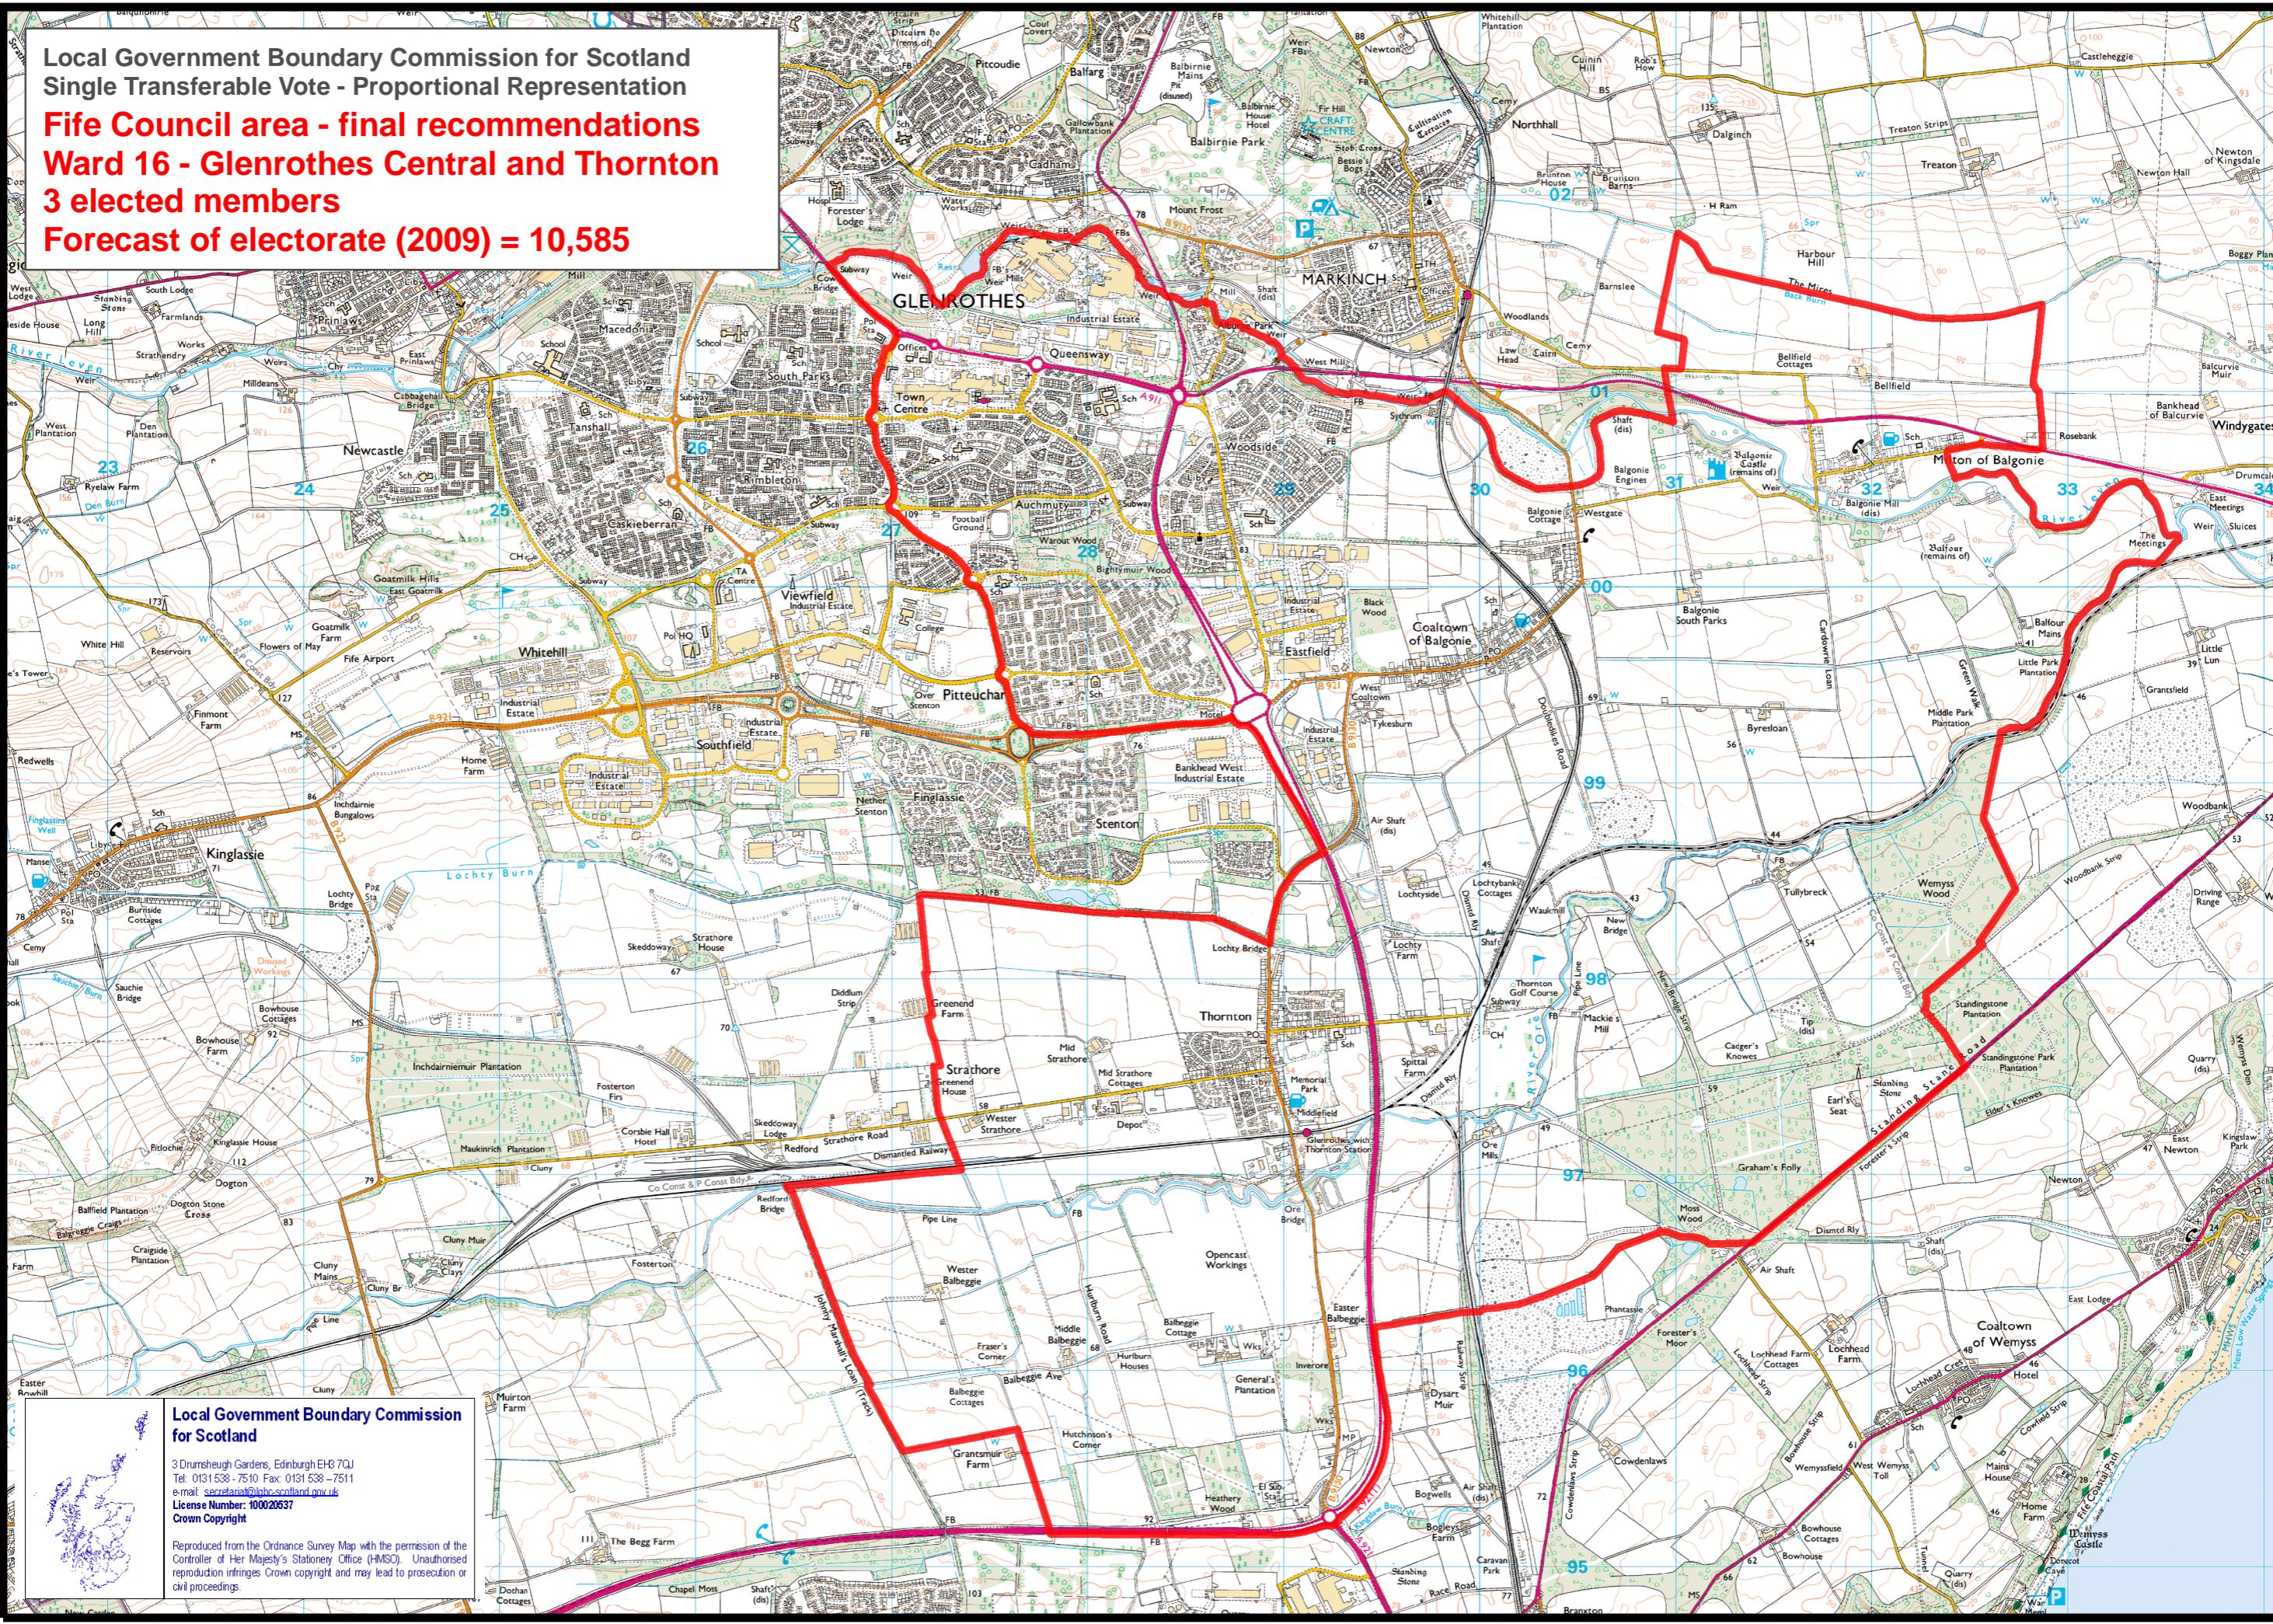

Local Government Boundary Commission for Scotland
Single Transferable Vote - Proportional Representation
Fife Council area - final recommendations
Ward 16 - Glenrothes Central and Thornton
3 elected members
Forecast of electorate (2009) = 10,585

Reproduced from the Ordnance Survey Map with the permission of the Controller of Her Majesty's Stationery Office (HMSO). Unauthorised reproduction infringes Crown copyright and may lead to prosecution or civil proceedings.