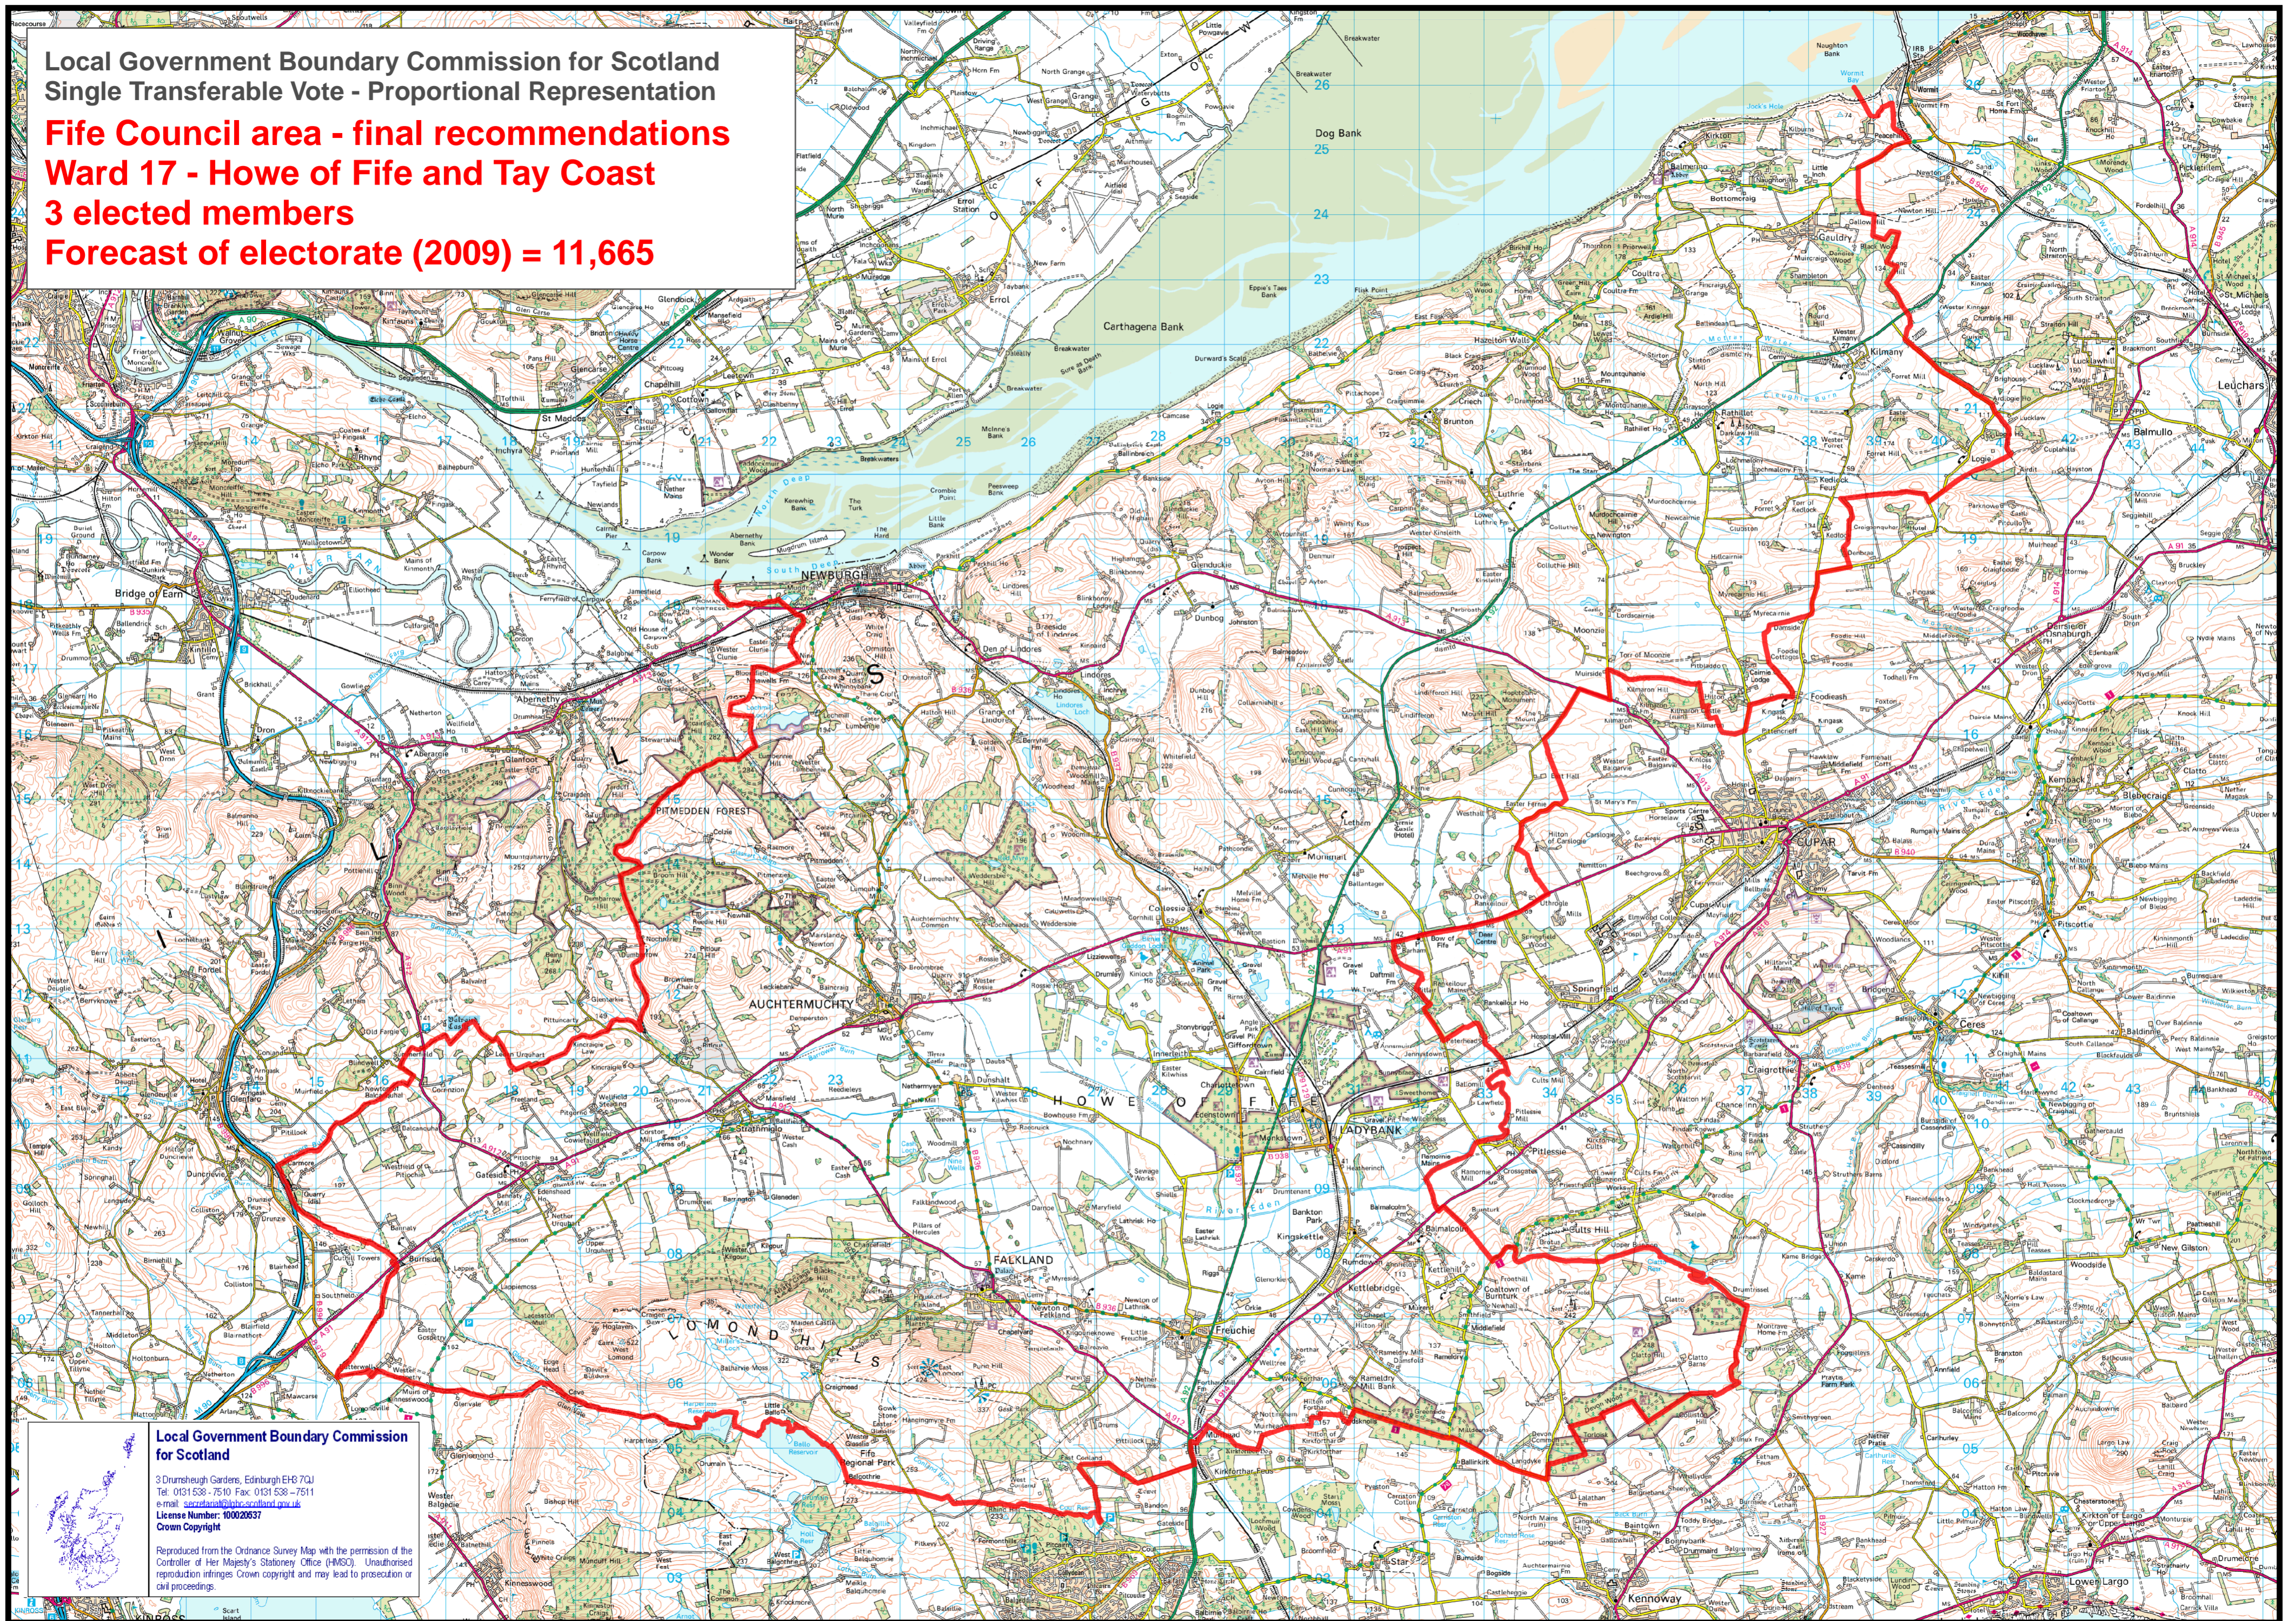

Local Government Boundary Commission for Scotland
Single Transferable Vote - Proportional Representation

Fife Council area - final recommendations
Ward 17 - Howe of Fife and Tay Coast
3 elected members
Forecast of electorate (2009) = 11,665

Local Government Boundary Commission for Scotland
3 Drumshugh Gardens, Edinburgh EH6 7QJ
Tel: 0131 538 7510 Fax: 0131 538 7511
e-mail: secretariat@lgbcs.scot.nhs.uk
License Number: 10002037
Crown Copyright

Reproduced from the Ordnance Survey Map with the permission of the Controller of Her Majesty's Stationery Office (HMSO). Unauthorised reproduction infringes Crown copyright and may lead to prosecution or civil proceedings.