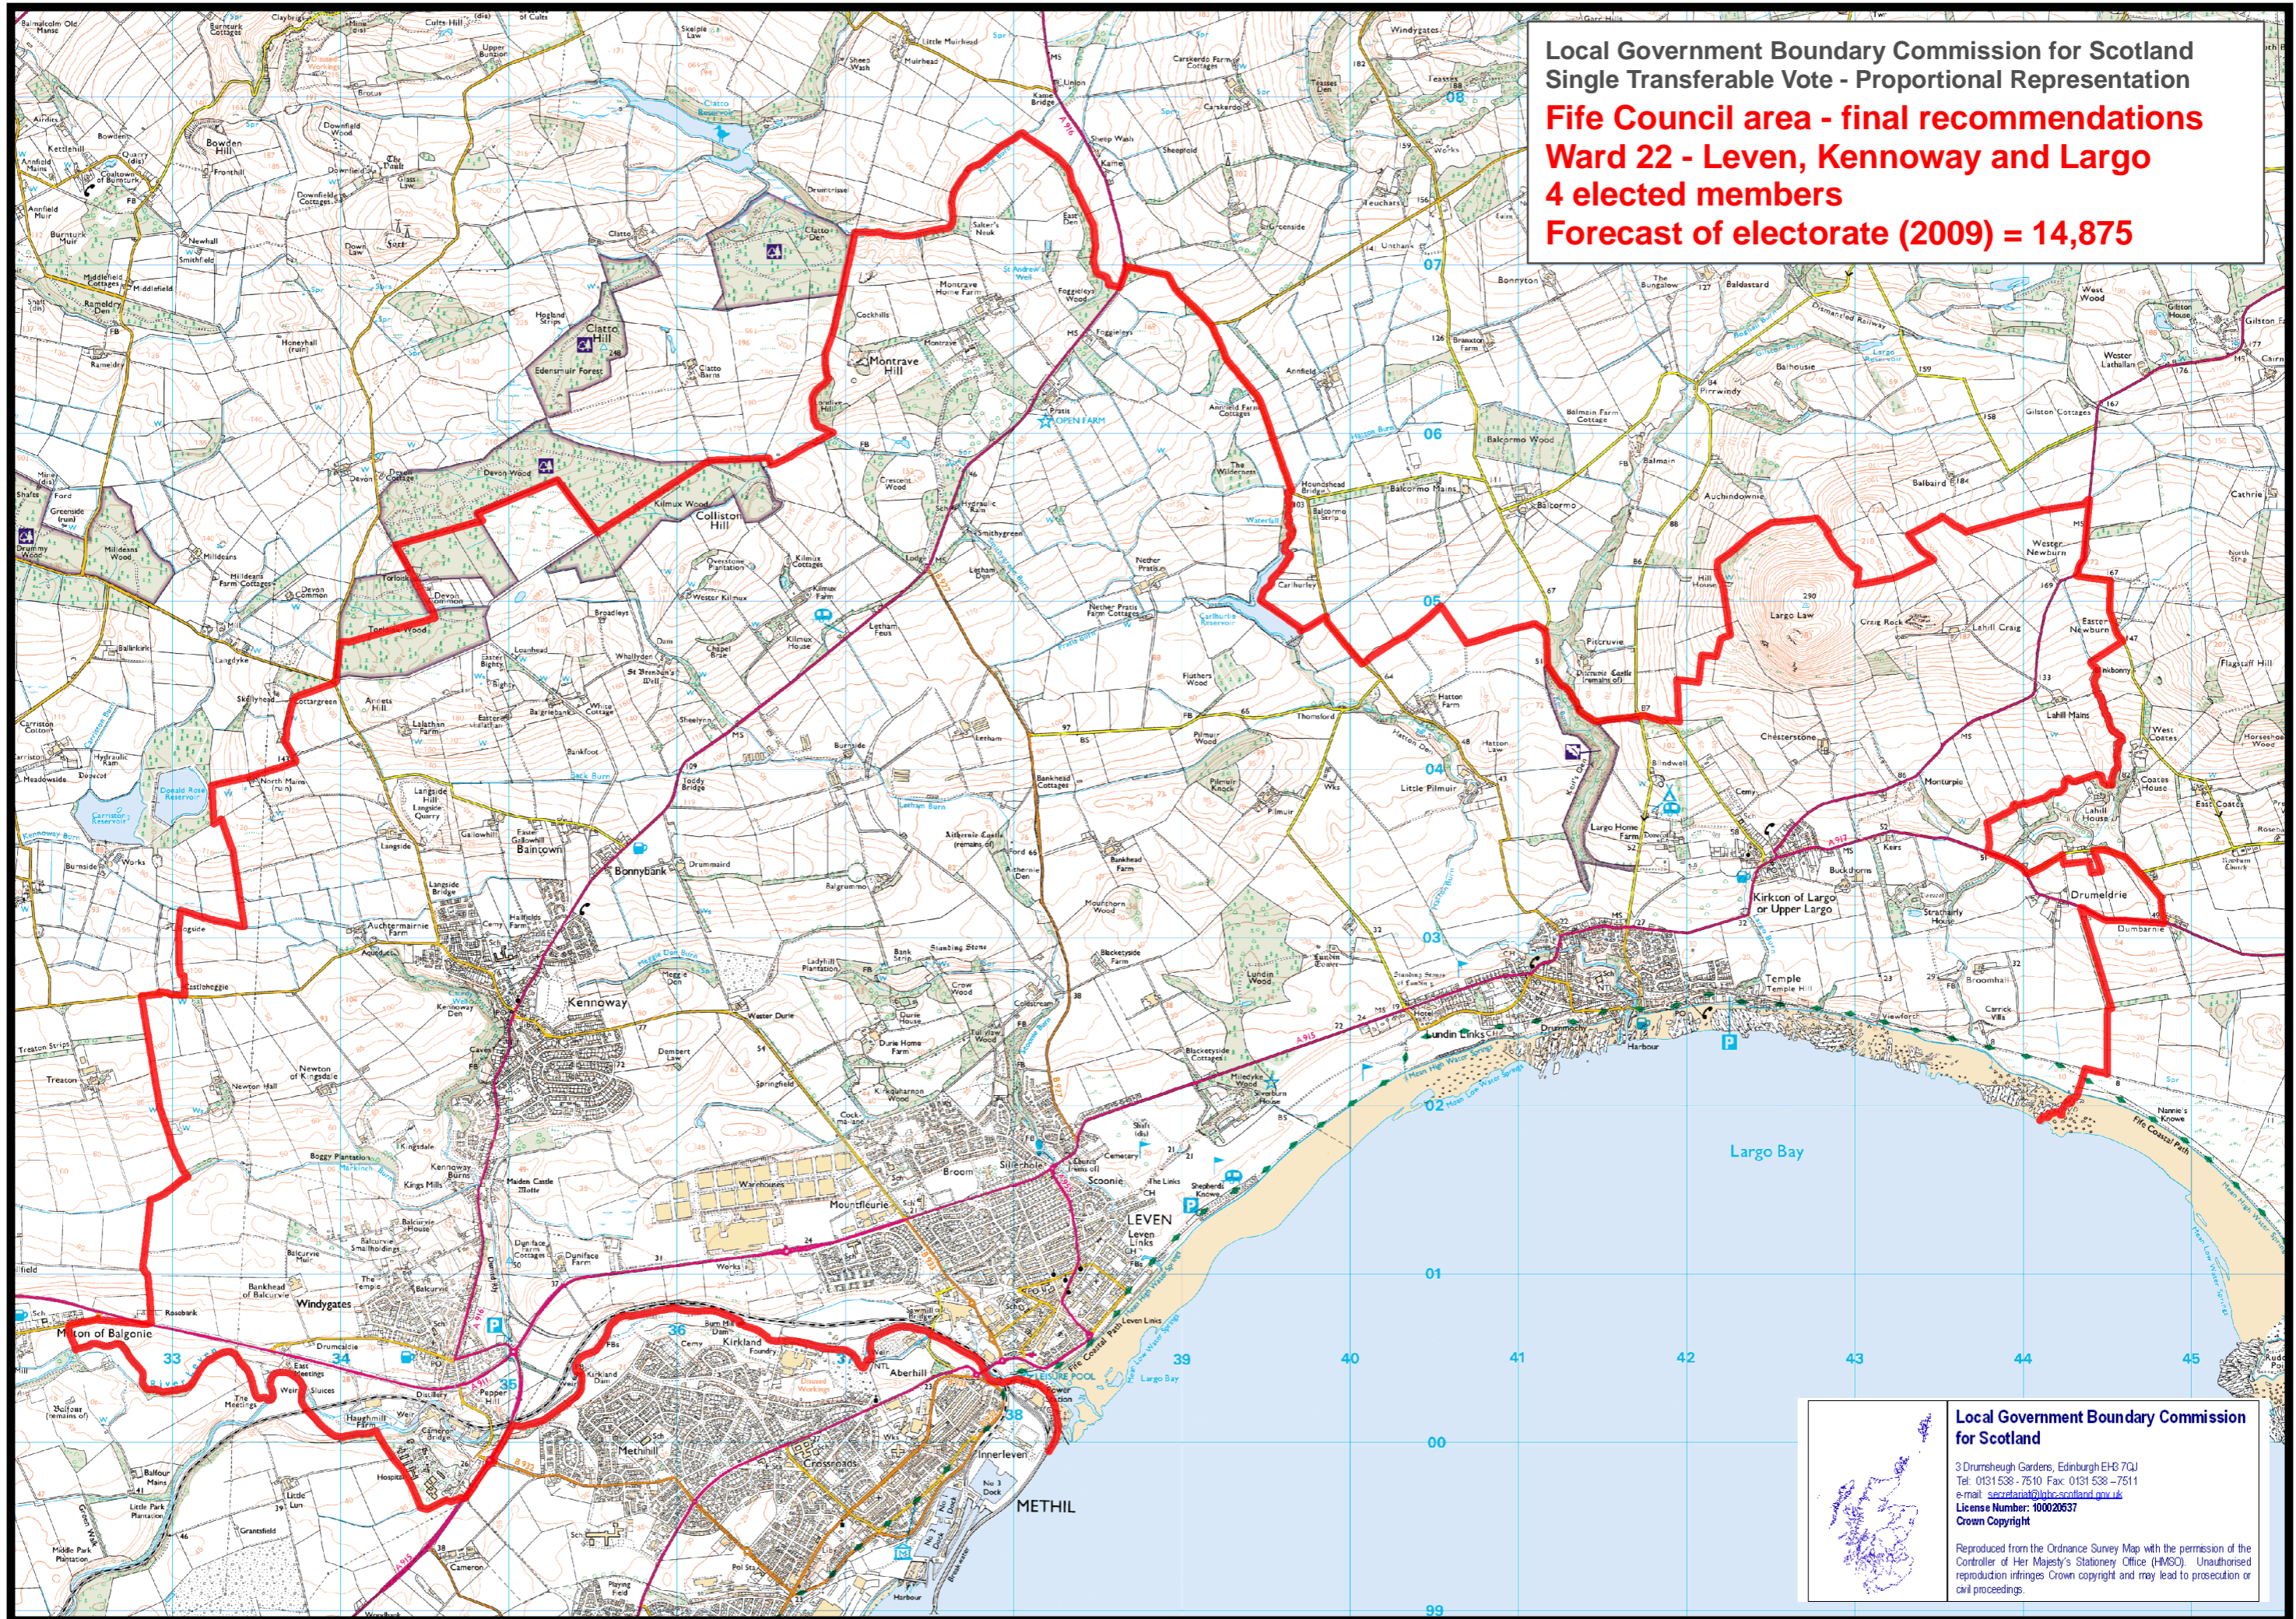

Local Government Boundary Commission for Scotland
Single Transferable Vote - Proportional Representation
Fife Council area - final recommendations
Ward 22 - Leven, Kennoway and Largo
4 elected members
Forecast of electorate (2009) = 14,875

Local Government Boundary Commission for Scotland
3 Drumsheugh Gardens, Edinburgh EH3 7GJ
Tel: 0131 538 - 7510 Fax: 0131 538 - 7511
e-mail: secretariat@lgbc.scotland.gov.uk
License Number: 100020637
Crown Copyright
Reproduced from the Ordnance Survey Map with the permission of the Controller of Her Majesty's Stationery Office (HMSO). Unauthorised reproduction infringes Crown copyright and may lead to prosecution or civil proceedings.