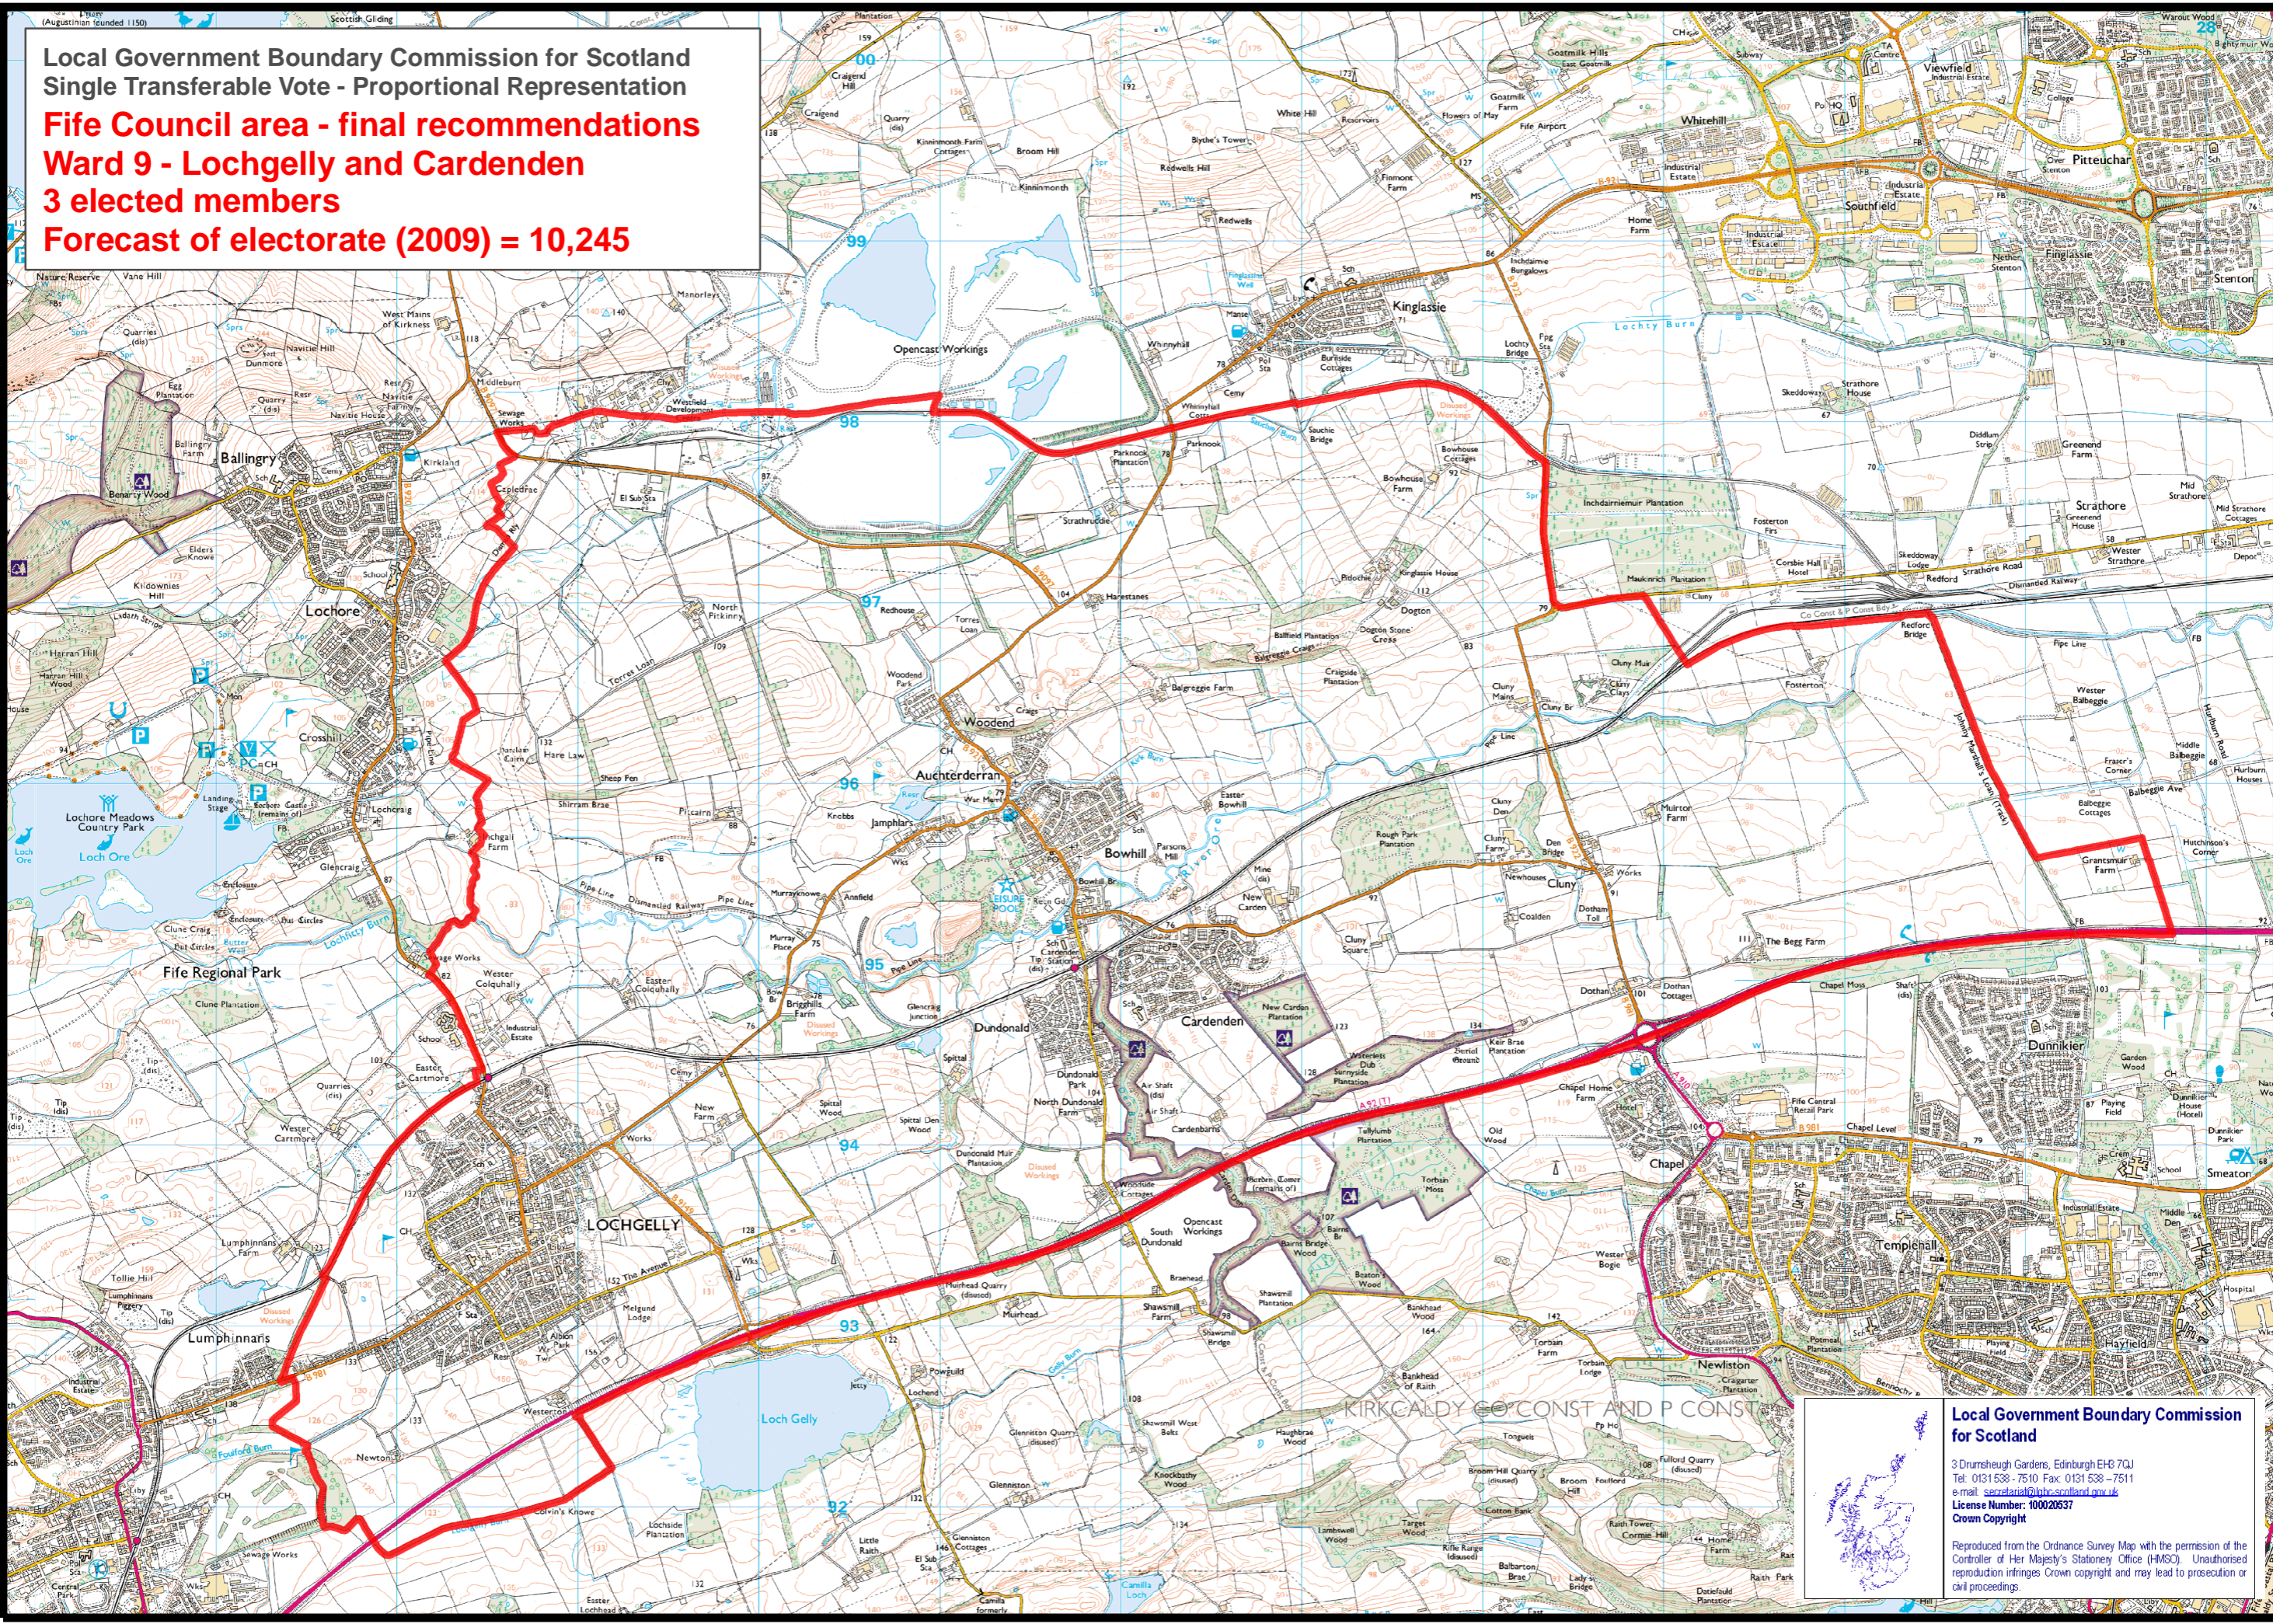

Local Government Boundary Commission for Scotland
Single Transferable Vote - Proportional Representation
Fife Council area - final recommendations
Ward 9 - Lochgelly and Cardenden
3 elected members
Forecast of electorate (2009) = 10,245

Reproduced from the Ordnance Survey Map with the permission of the Controller of Her Majesty's Stationery Office (HMSO). Unauthorised reproduction infringes Crown copyright and may lead to prosecution or civil proceedings.