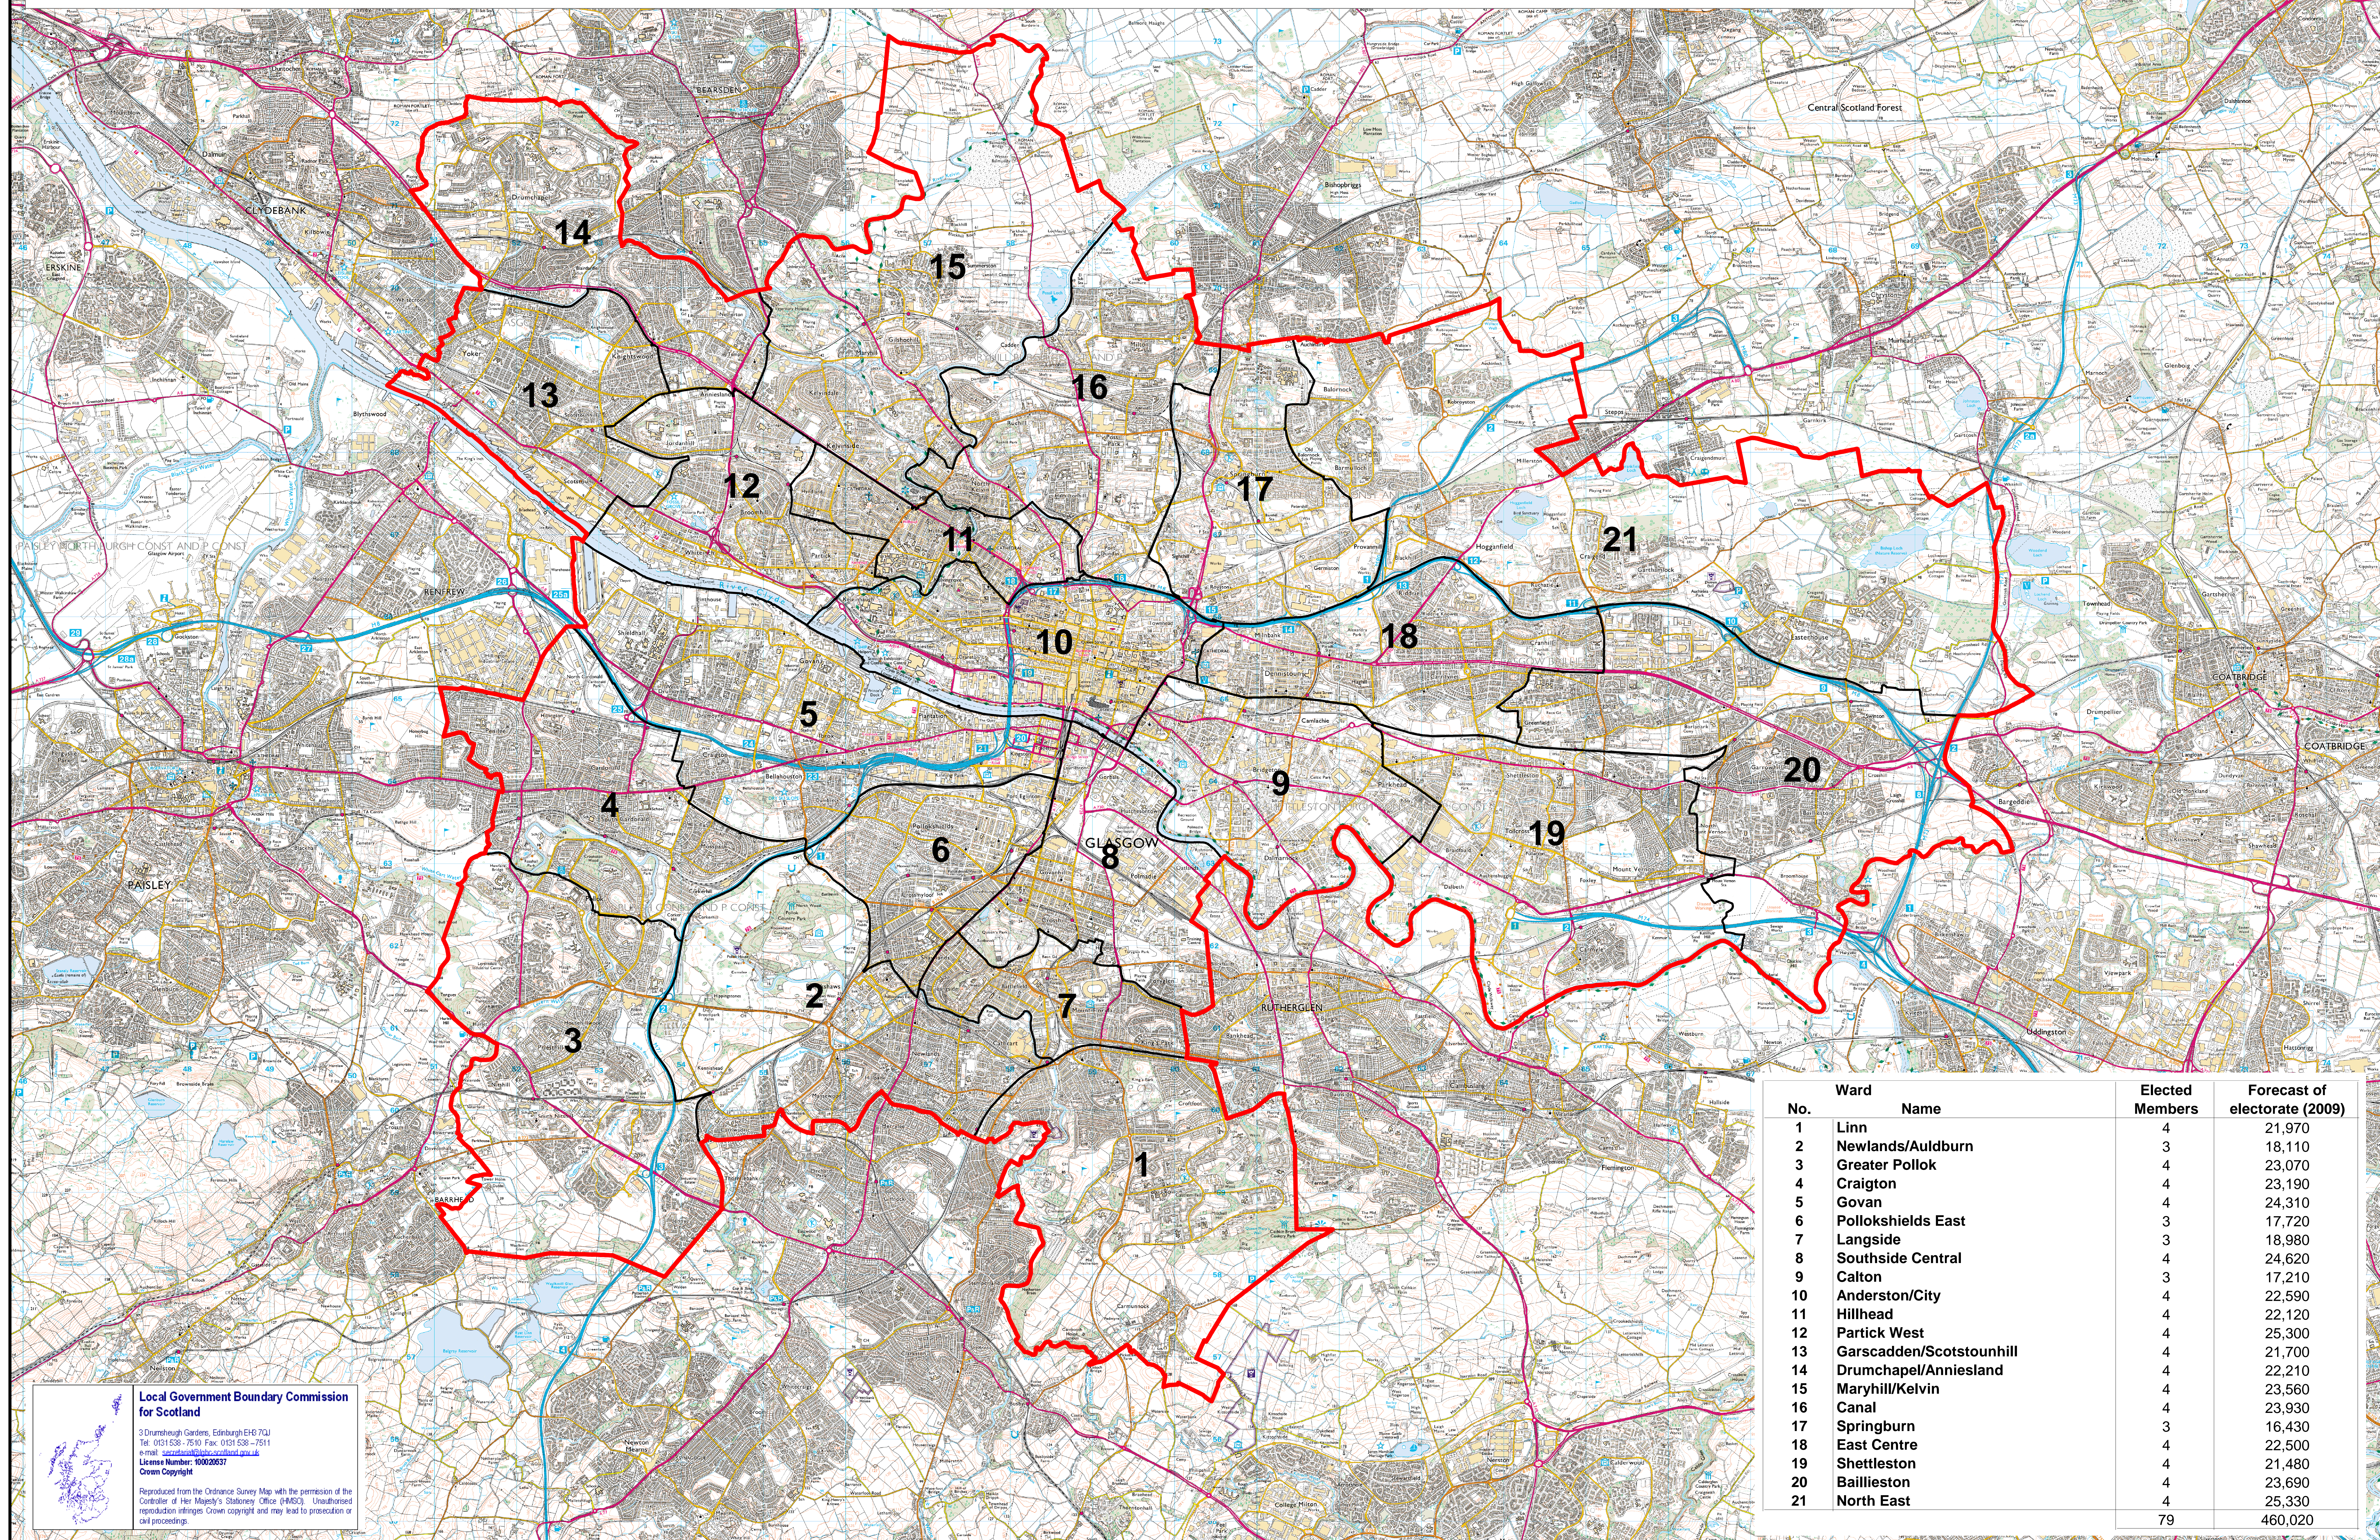

# Local Government Boundary Commission for Scotland - Single Transferable Vote - Proportional Representation

## Final recommendations for Glasgow City Council area

No.	Ward Name	Elected Members	Forecast of electorate (2009)
1	Linn	4	21,970
2	Newlands/Auldburn	3	18,110
3	Greater Pollok	4	23,070
4	Craigton	4	23,190
5	Govan	4	24,310
6	Pollokshields East	3	17,720
7	Langside	3	18,980
8	Southside Central	4	24,620
9	Calton	3	17,210
10	Anderston/City	4	22,590
11	Hillhead	4	22,120
12	Partick West	4	25,300
13	Garscadden/Scotstounhill	4	21,700
14	Drumchapel/Annie'sland	4	22,210
15	Maryhill/Kelvin	4	23,560
16	Canal	4	23,930
17	Springburn	3	16,430
18	East Centre	4	22,500
19	Shettleston	4	21,480
20	Baillieston	4	23,690
21	North East	4	25,330
		79	460,020

**Local Government Boundary Commission for Scotland**  
 3 Drumshugh Gardens, Edinburgh EH6 7DJ  
 Tel: 0131 538-7510 Fax: 0131 538-7511  
 e-mail: [secretariat@lgbcs.scot.nhs.uk](mailto:secretariat@lgbcs.scot.nhs.uk)  
 License Number: 100020537  
 Crown Copyright  
 Reproduced from the Ordnance Survey Map with the permission of the Controller of Her Majesty's Stationery Office (HMSO). Unauthorised reproduction infringes Crown copyright and may lead to prosecution or civil proceedings.