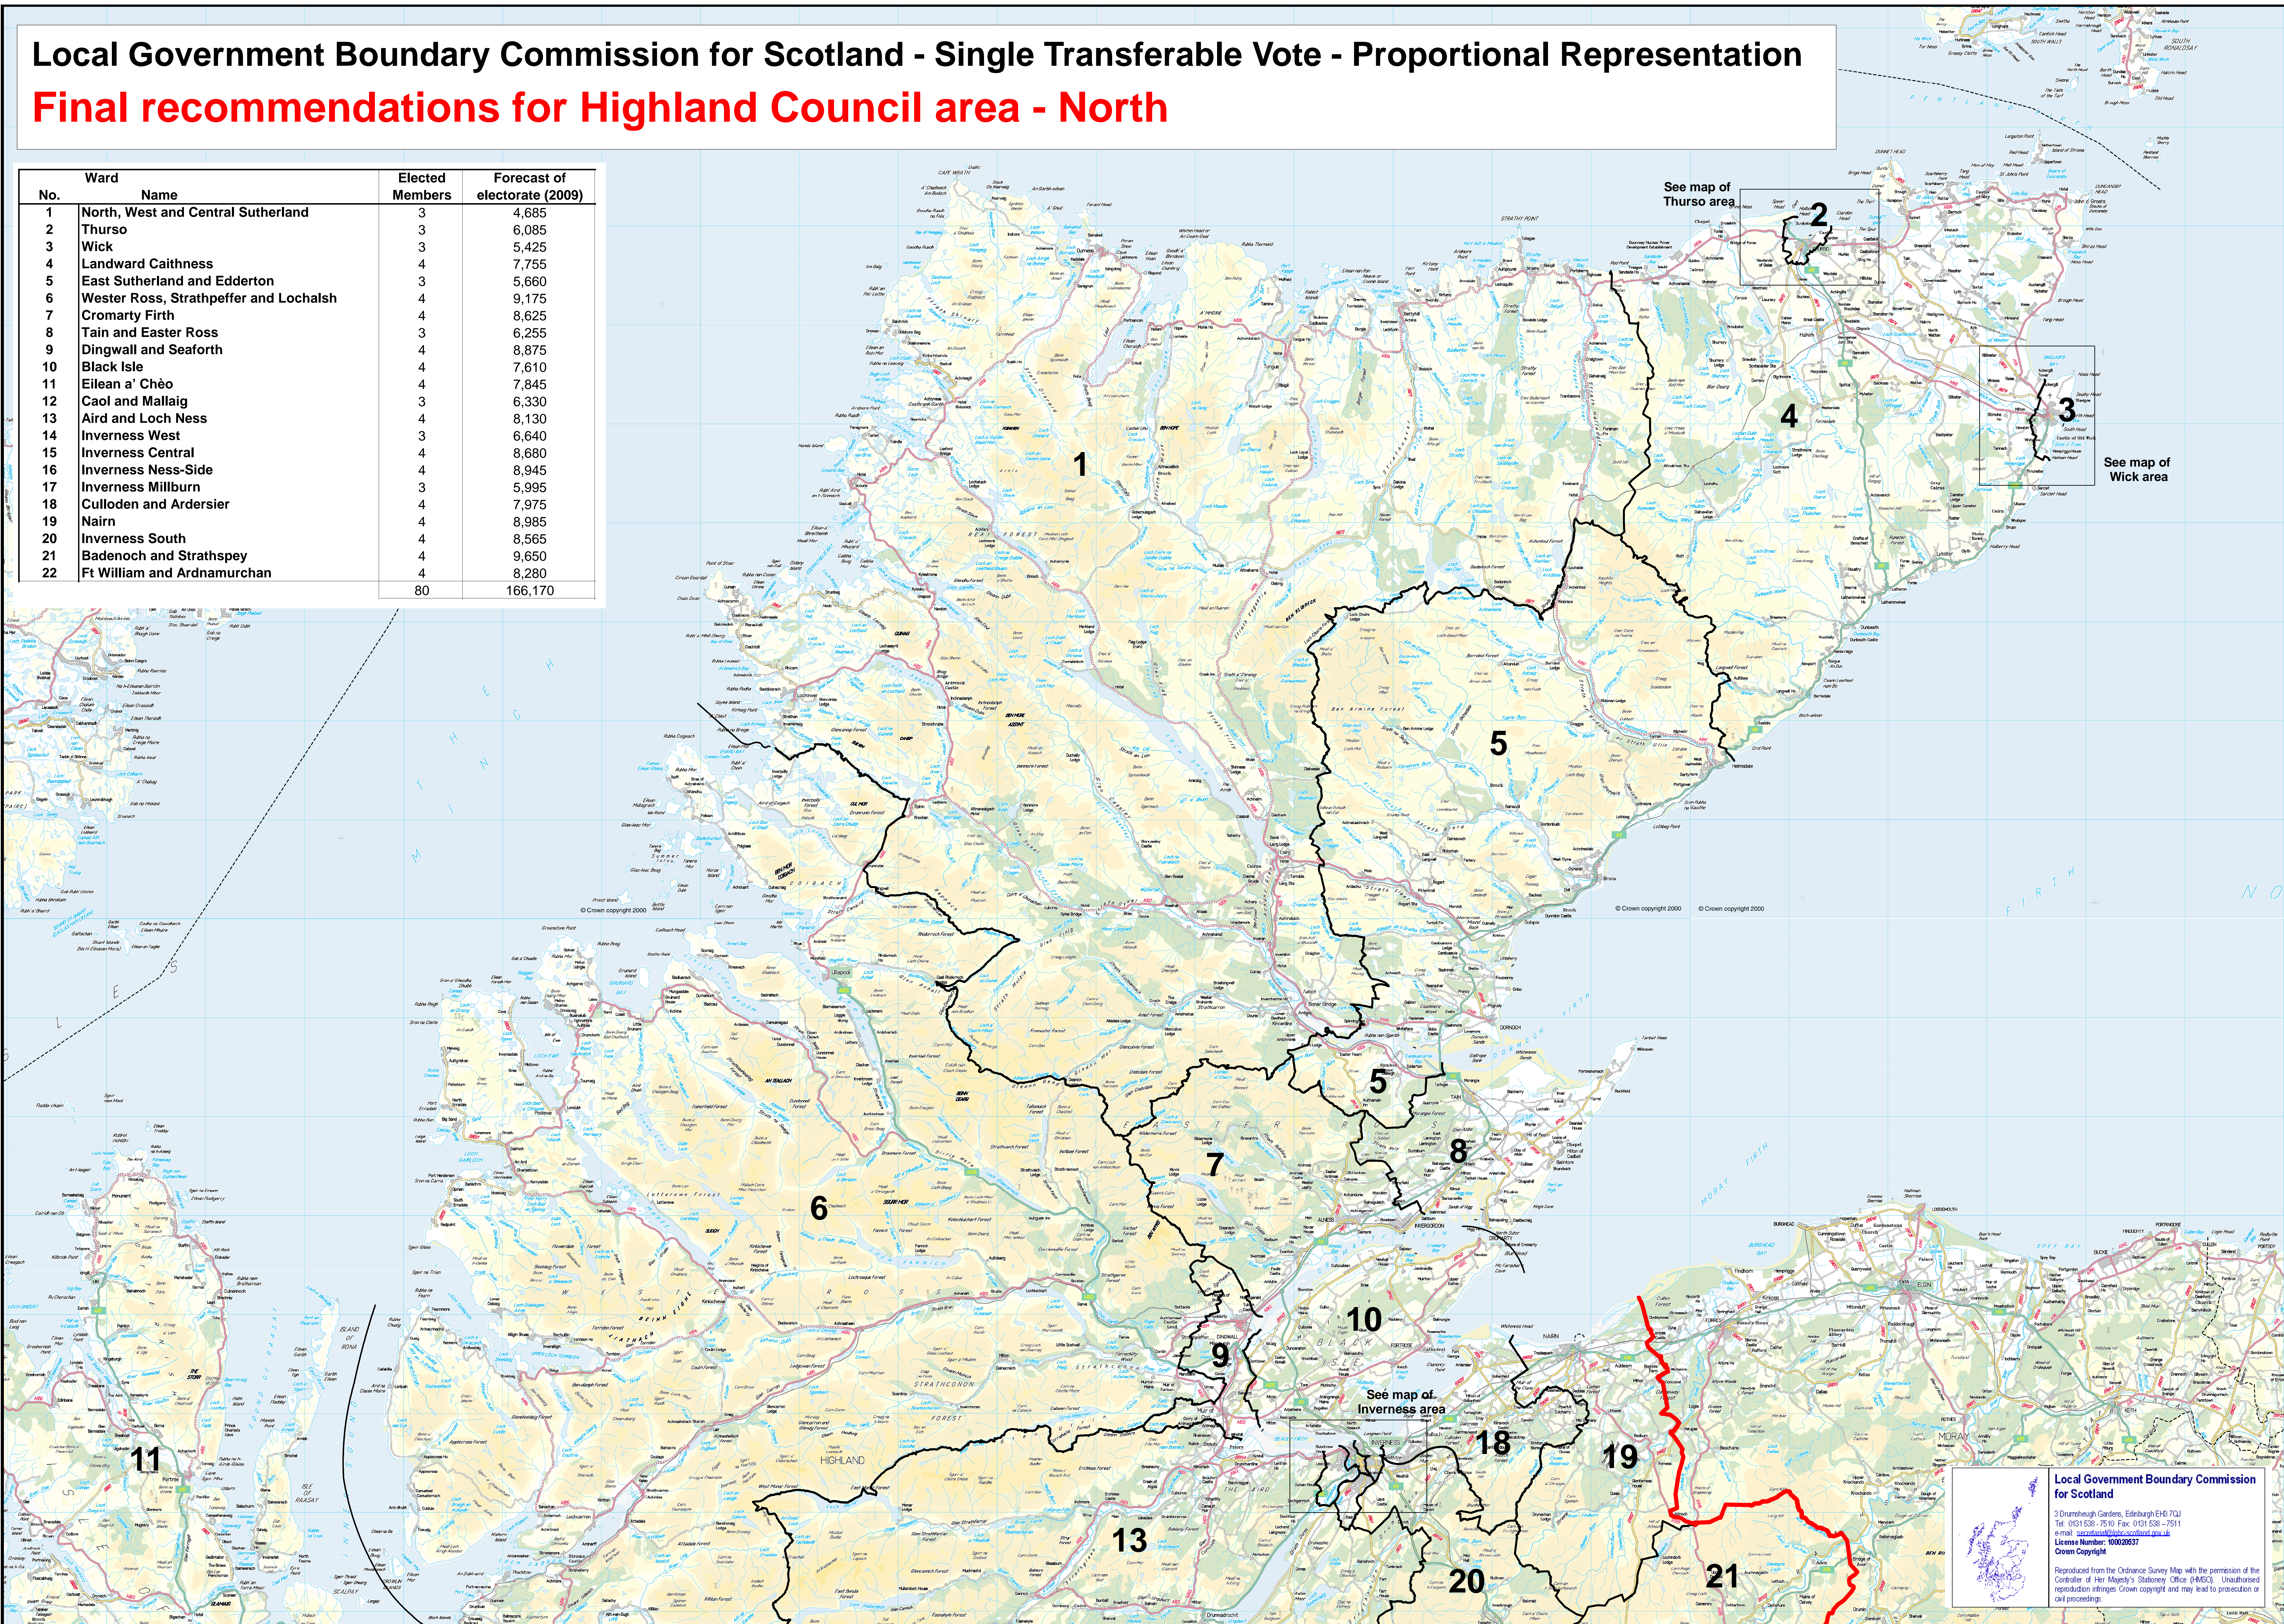

Local Government Boundary Commission for Scotland - Single Transferable Vote - Proportional Representation

Final recommendations for Highland Council area - North

No.	Ward Name	Elected Members	Forecast of electorate (2009)
1	North, West and Central Sutherland	3	4,685
2	Thurso	3	6,085
3	Wick	3	5,425
4	Landward Caithness	4	7,755
5	East Sutherland and Edderton	3	5,660
6	Wester Ross, Strathpeffer and Lochalsh	4	9,175
7	Cromarty Firth	4	8,625
8	Tain and Easter Ross	3	6,255
9	Dingwall and Seaforth	4	8,875
10	Black Isle	4	7,610
11	Eilean a' Chèò	4	7,845
12	Caol and Mallaig	3	6,330
13	Aird and Loch Ness	4	8,130
14	Inverness West	3	6,640
15	Inverness Central	4	8,680
16	Inverness Ness-Side	4	8,945
17	Inverness Millburn	3	5,995
18	Culloden and Ardersier	4	7,975
19	Nairn	4	8,985
20	Inverness South	4	8,565
21	Badenoch and Strathspey	4	9,650
22	Ft William and Ardnamurchan	4	8,280
	Total	80	166,170

Reproduced from the Ordnance Survey Map with the permission of the Controller of Her Majesty's Stationery Office (HMSO). Unauthorised reproduction infringes Crown copyright and may lead to prosecution or civil proceedings.