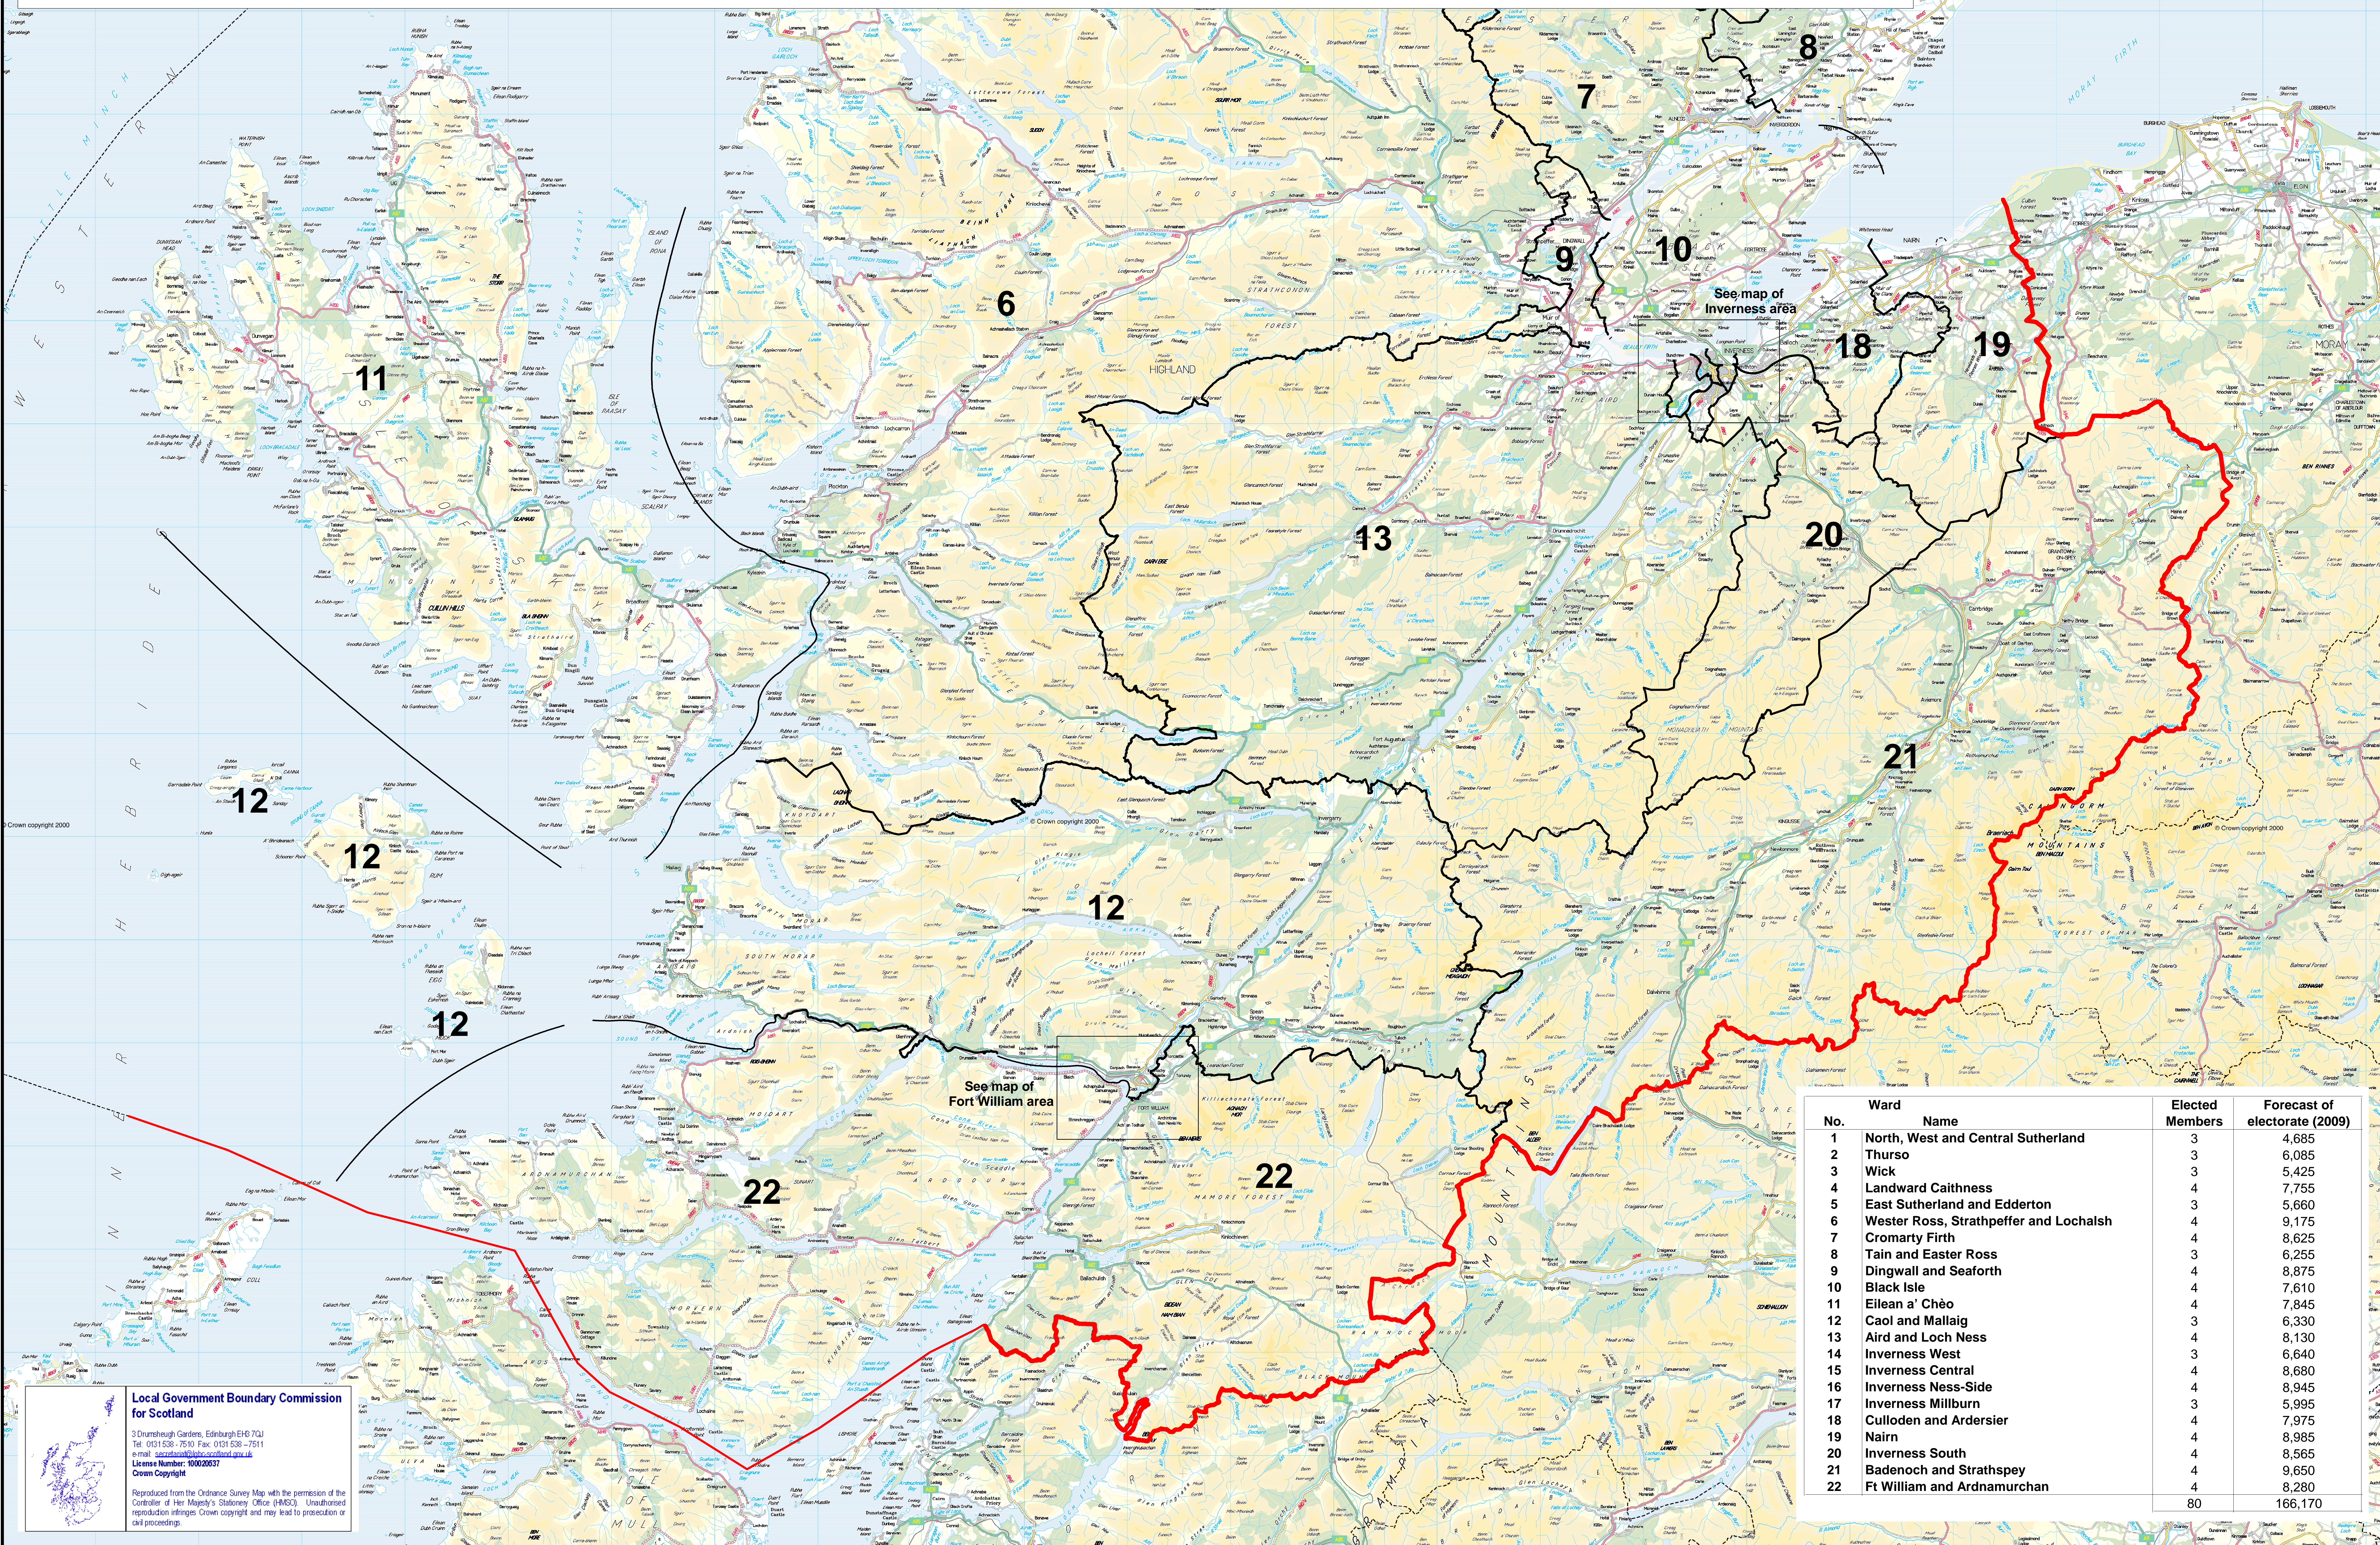

# Local Government Boundary Commission for Scotland - Single Transferable Vote - Proportional Representation

## Final recommendations for Highland Council area - South

No.	Ward Name	Elected Members	Forecast of electorate (2009)
1	North, West and Central Sutherland	3	4,685
2	Thurso	3	6,085
3	Wick	3	5,425
4	Landward Caithness	4	7,755
5	East Sutherland and Edderton	3	5,660
6	Wester Ross, Strathpeffer and Lochalsh	4	9,175
7	Cromarty Firth	4	8,625
8	Tain and Easter Ross	3	6,255
9	Dingwall and Seaforth	4	8,875
10	Black Isle	4	7,610
11	Eilean a' Chèò	4	7,845
12	Caol and Mallaig	3	6,330
13	Aird and Loch Ness	4	8,130
14	Inverness West	3	6,640
15	Inverness Central	4	8,680
16	Inverness Ness-Side	4	8,945
17	Inverness Millburn	3	5,995
18	Culloden and Ardersier	4	7,975
19	Nairn	4	8,985
20	Inverness South	4	8,565
21	Badenoch and Strathspey	4	9,650
22	Ft William and Ardnamurchan	4	8,280
	<b>Total</b>	<b>80</b>	<b>166,170</b>

Reproduced from the Ordnance Survey Map with the permission of the Controller of Her Majesty's Stationery Office (HMSO). Unauthorised reproduction infringes Crown copyright and may lead to prosecution or civil proceedings.