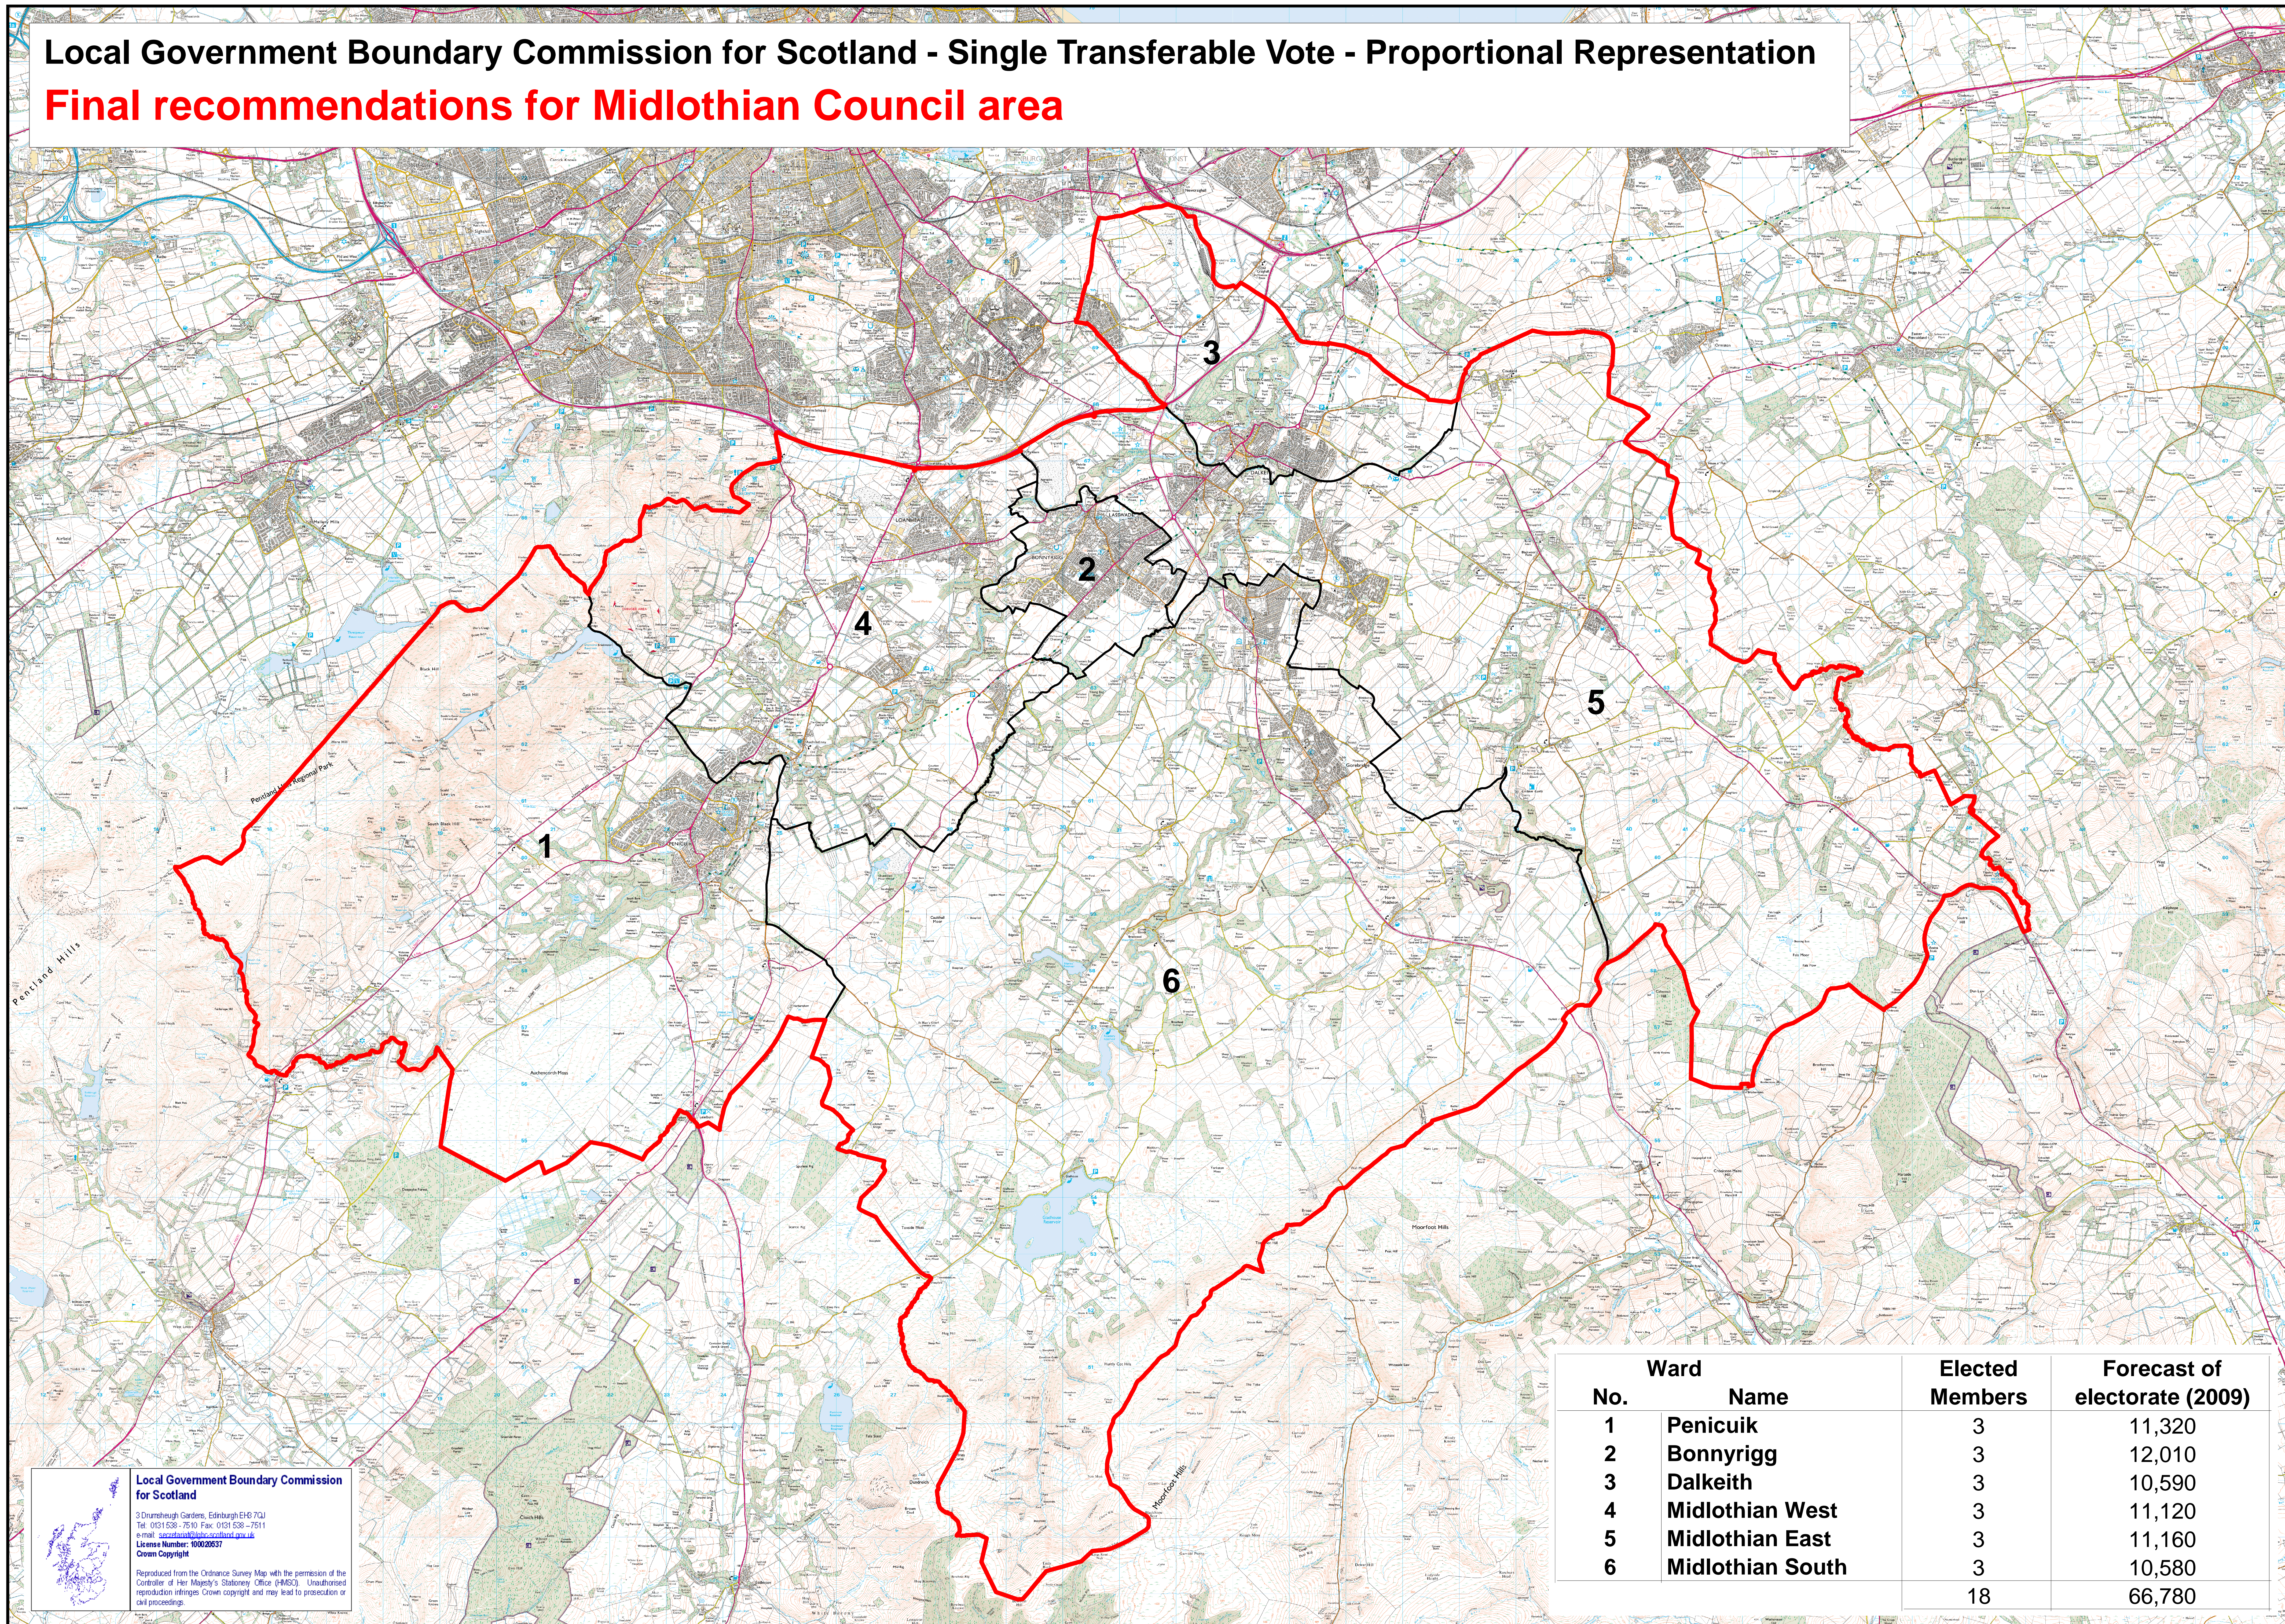

Local Government Boundary Commission for Scotland - Single Transferable Vote - Proportional Representation

Final recommendations for Midlothian Council area

Ward No.	Ward Name	Elected Members	Forecast of electorate (2009)
1	Penicuik	3	11,320
2	Bonnyrigg	3	12,010
3	Dalkeith	3	10,590
4	Midlothian West	3	11,120
5	Midlothian East	3	11,160
6	Midlothian South	3	10,580
	Total	18	66,780

Local Government Boundary Commission for Scotland
 3 Drumshugh Gardens, Edinburgh EH6 7QJ
 Tel: 0131 538 7510 Fax: 0131 538 7511
 e-mail: scrutinal@lgbcs.scot.nhs.uk
 License Number: 100020637
 Crown Copyright
 Reproduced from the Ordnance Survey Map with the permission of the Controller of Her Majesty's Stationery Office (HMSO). Unauthorised reproduction infringes Crown copyright and may lead to prosecution or civil proceedings.