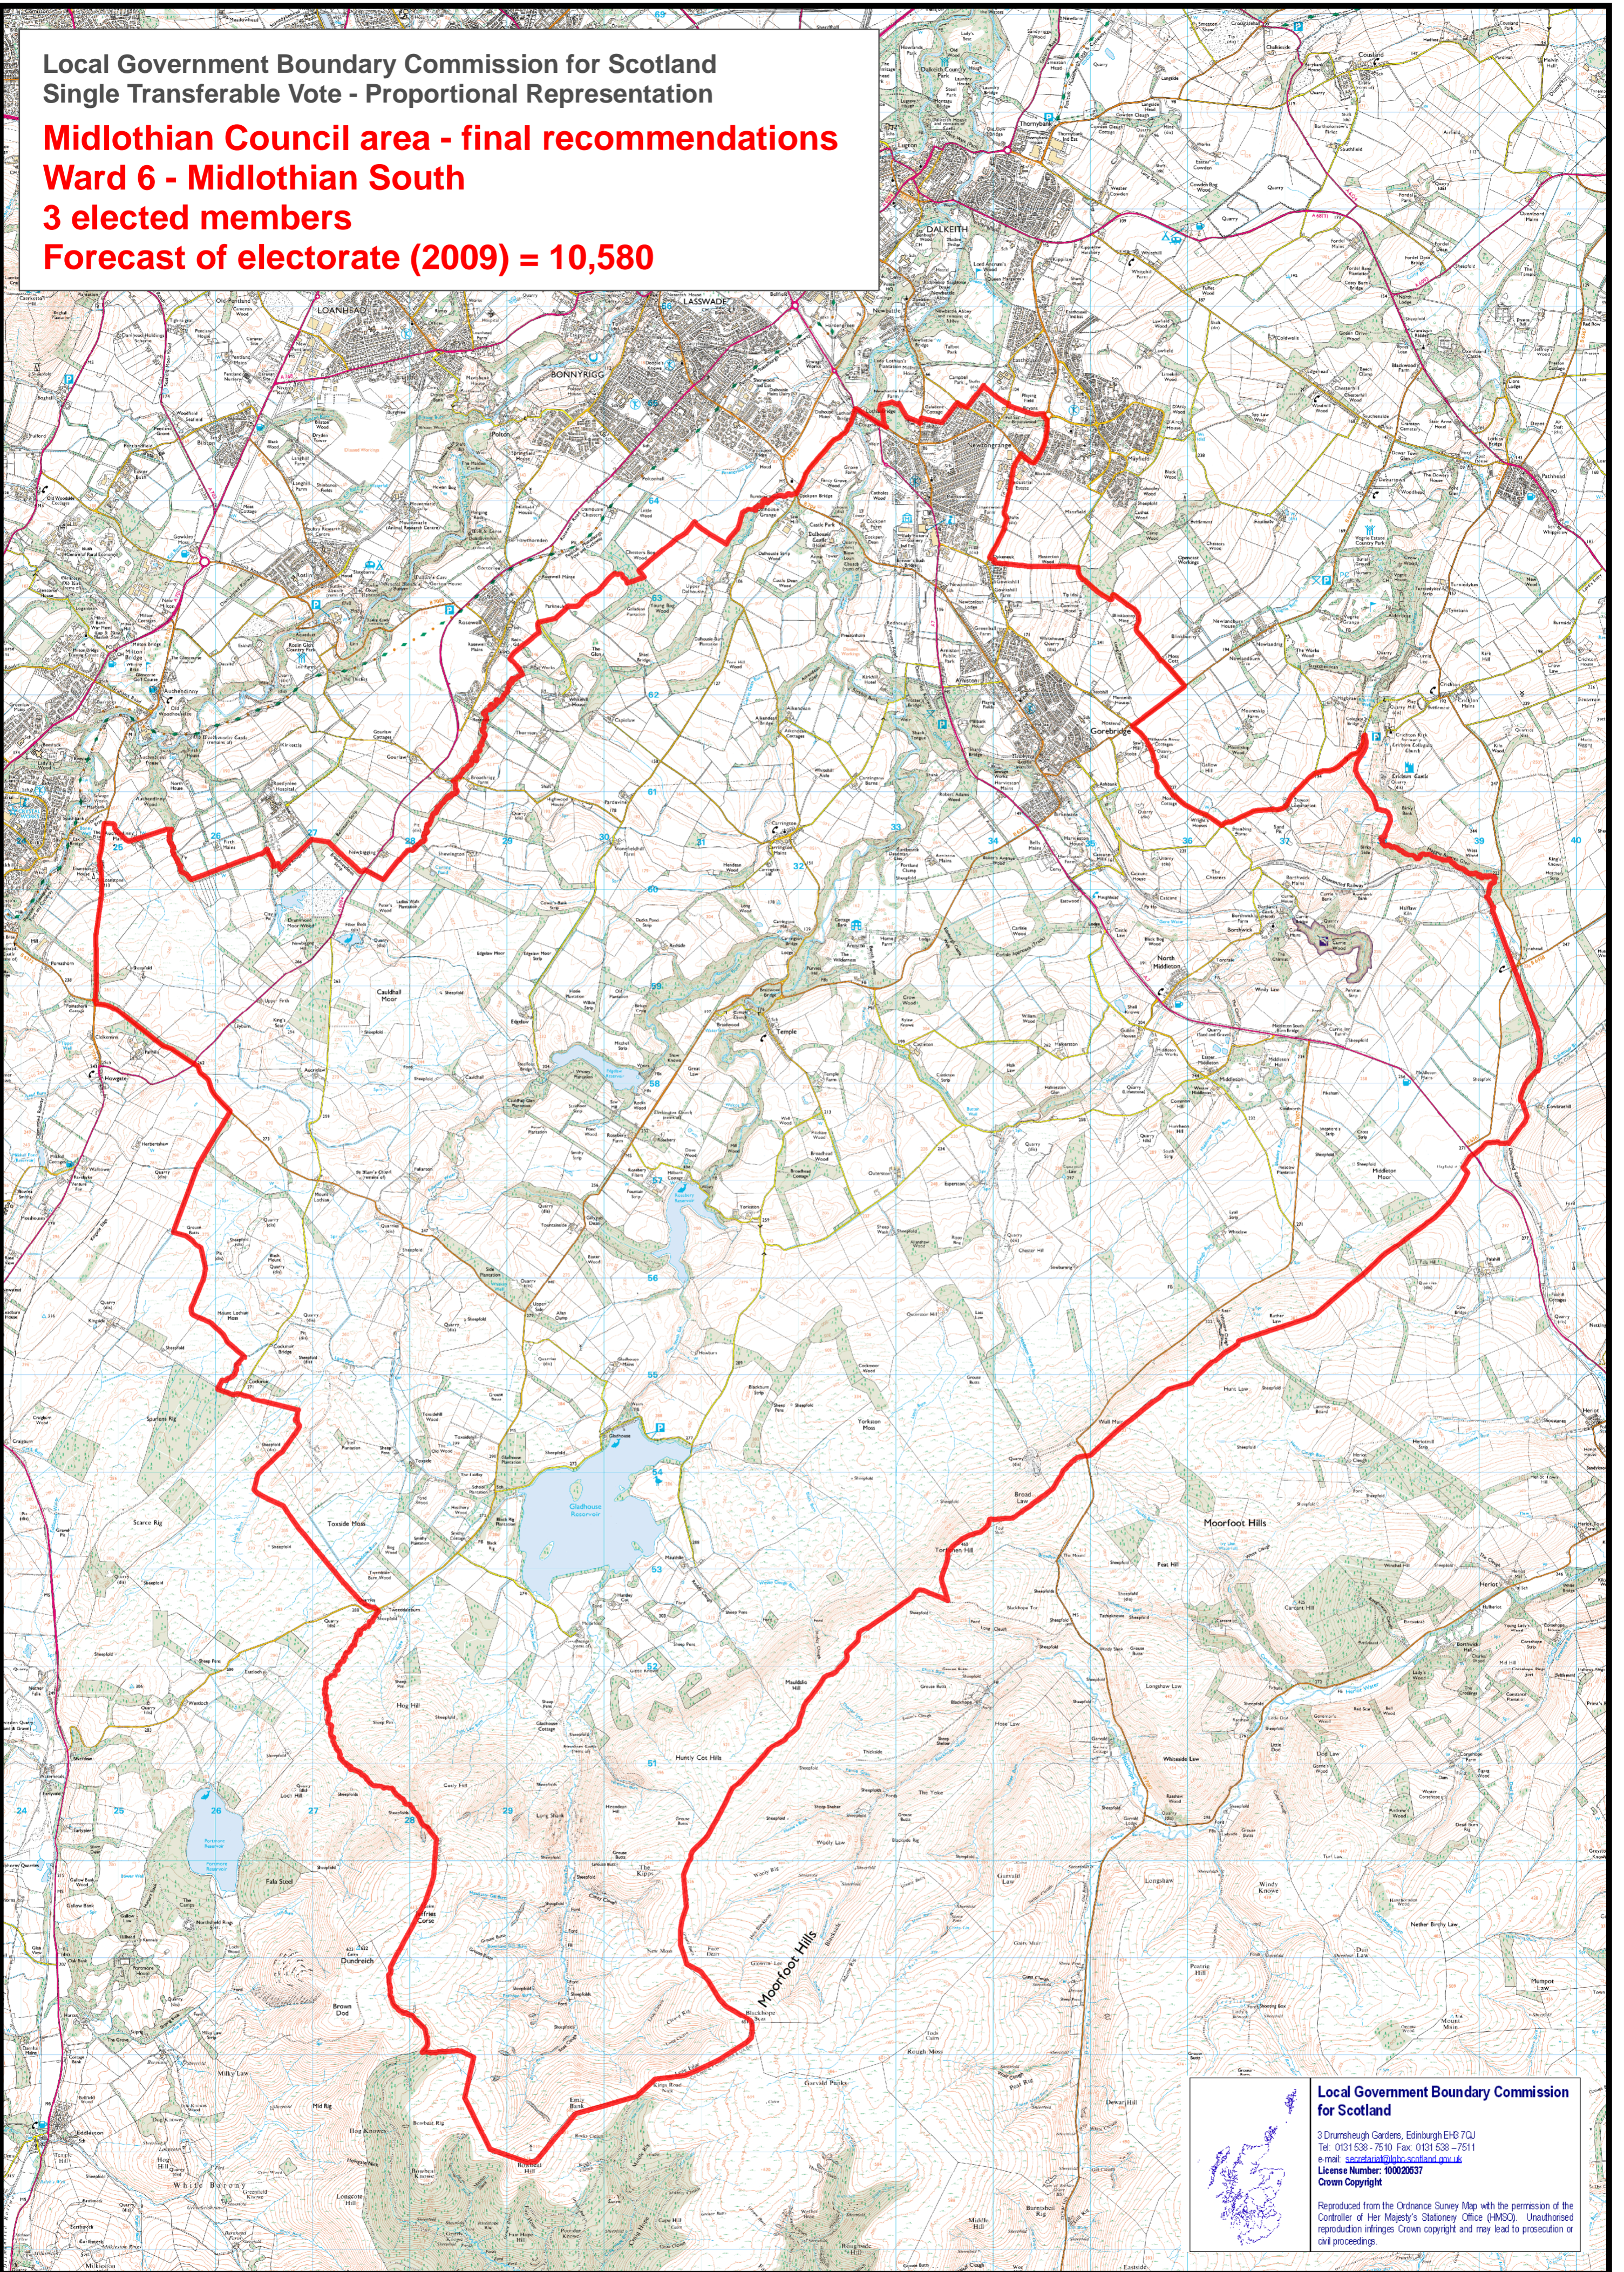

Local Government Boundary Commission for Scotland
Single Transferable Vote - Proportional Representation

Midlothian Council area - final recommendations
Ward 6 - Midlothian South
3 elected members
Forecast of electorate (2009) = 10,580

Reproduced from the Ordnance Survey Map with the permission of the Controller of Her Majesty's Stationery Office (HMSO). Unauthorised reproduction infringes Crown copyright and may lead to prosecution or civil proceedings.