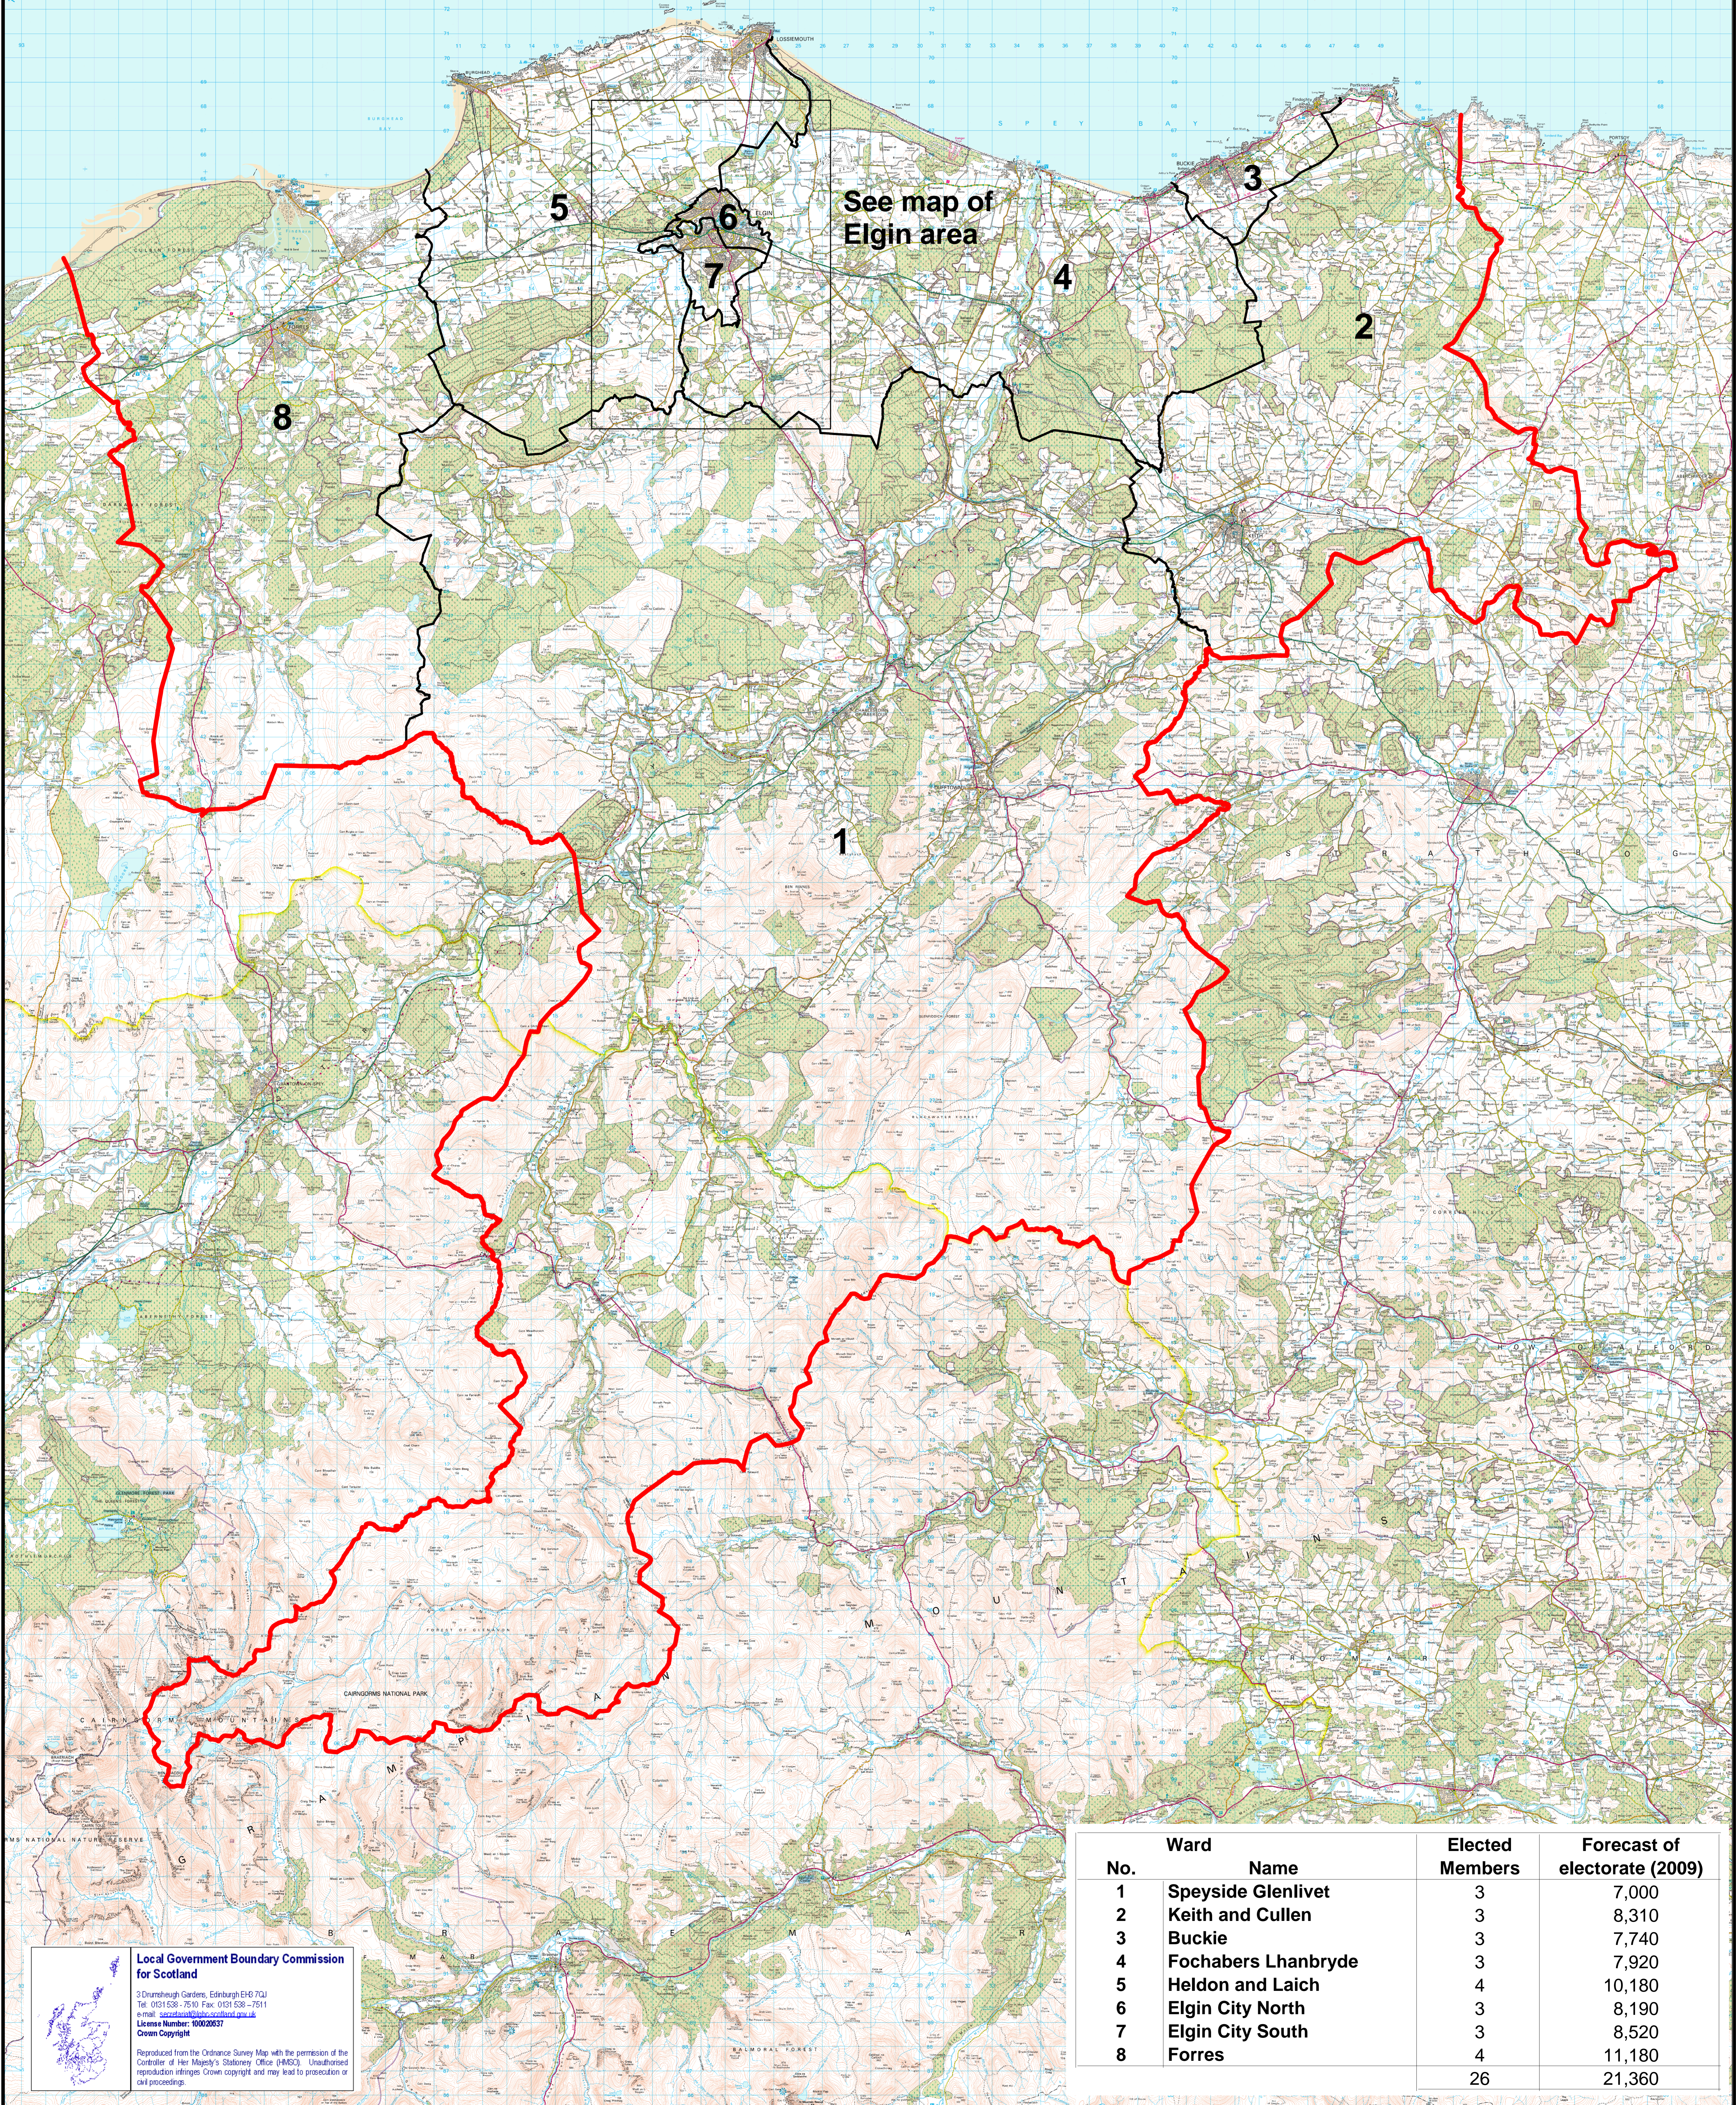

Local Government Boundary Commission for Scotland
 Single Transferable Vote - Proportional Representation
Final Recommendations for Moray Council area

No.	Ward Name	Elected Members	Forecast of electorate (2009)
1	Speyside Glenlivet	3	7,000
2	Keith and Cullen	3	8,310
3	Buckie	3	7,740
4	Fochabers Lhanbryde	3	7,920
5	Heldon and Laich	4	10,180
6	Elgin City North	3	8,190
7	Elgin City South	3	8,520
8	Forres	4	11,180
		26	21,360

Local Government Boundary Commission for Scotland
 3 Drumshugh Gardens, Edinburgh EH6 7QJ
 Tel: 0131 538 7510 Fax: 0131 538 7511
 e-mail: secretariat@lgbcs.org.uk
 License Number: 90020537
 Crown Copyright
 Reproduced from the Ordnance Survey Map with the permission of the Controller of Her Majesty's Stationery Office (HMSO). Unauthorised reproduction infringes Crown copyright and may lead to prosecution or civil proceedings.