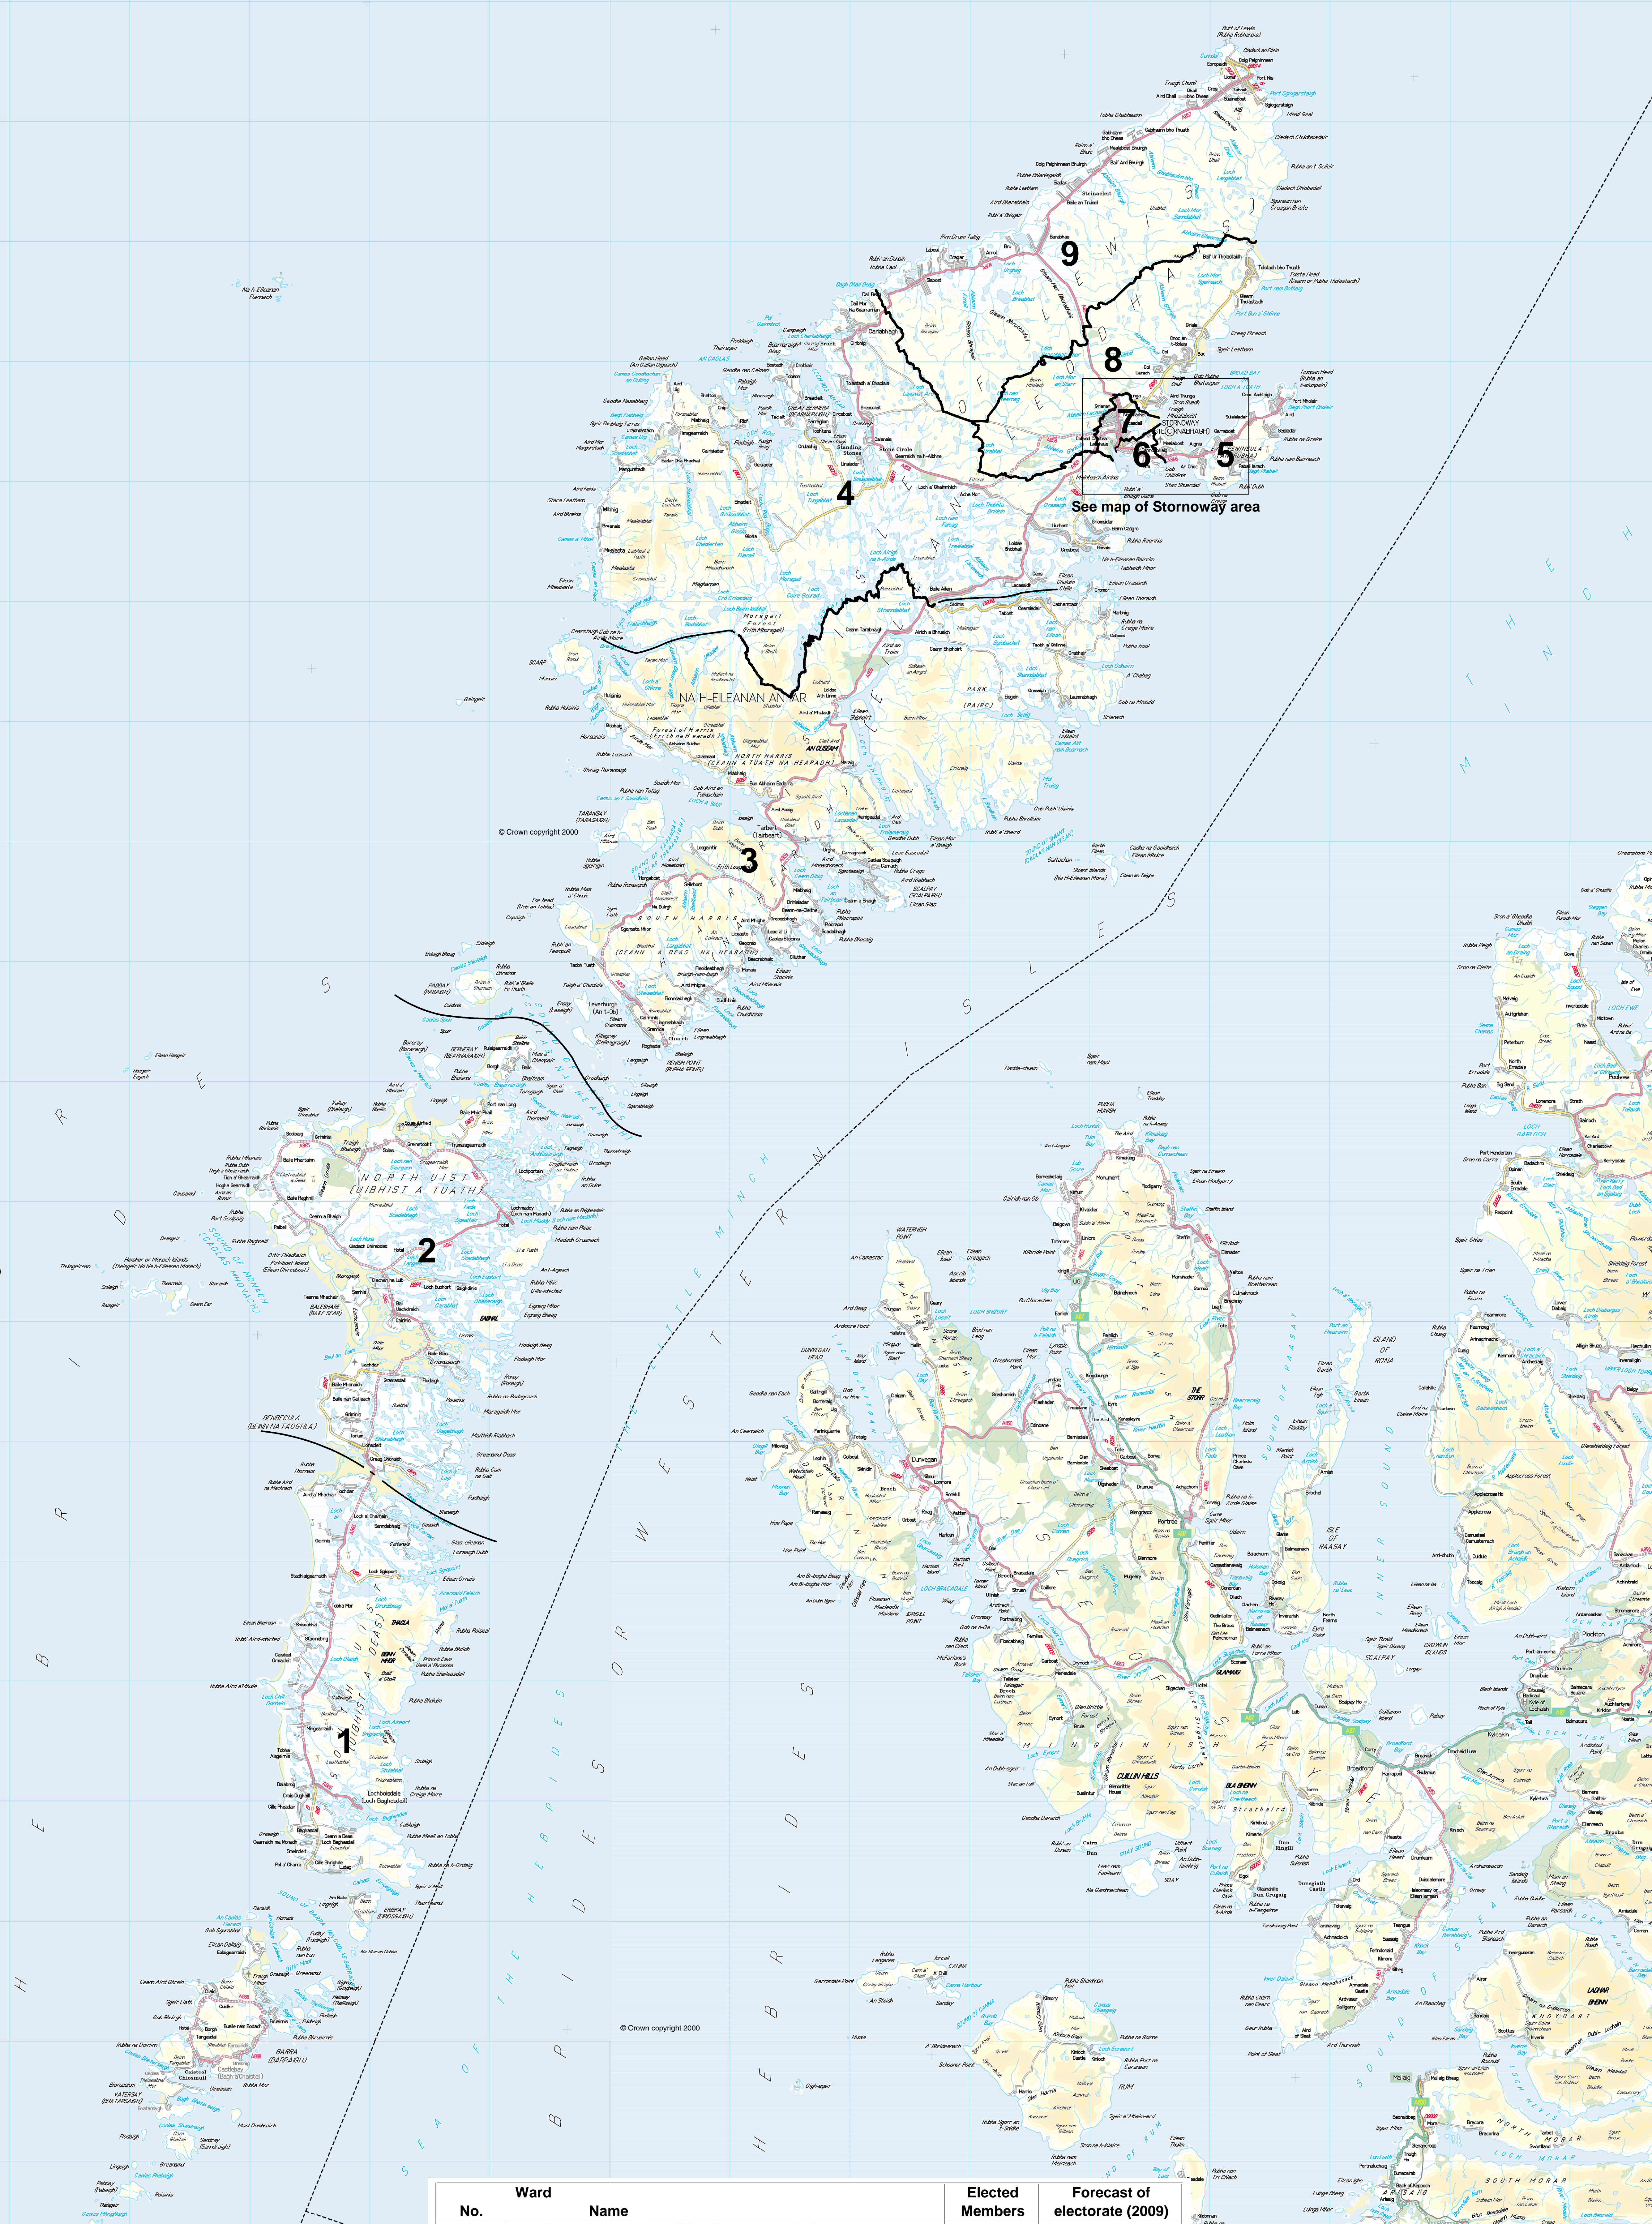

Local Government Boundary Commission for Scotland Single Transferable Vote - Proportional Representation

Final recommendations for Na h-Eileanan an Iar Council area

No.	Ward Name	Elected Members	Forecast of electorate (2009)
1	Barraigh, Bhatarsaigh, Eirisgeigh agus Uibhist a Deas	4	2,430
2	Beinn na Foghla agus Uibhist a Tuath	3	2,260
3	Na Hearadh agus Ceann a Deas nan Loch	3	2,050
4	Sgìr Uige agus Ceann a Tuath nan Loch	3	2,370
5	Sgìre an Rubha	3	1,890
6	Steòrnabhagh a Deas	4	3,080
7	Steòrnabhagh a Tuath	4	3,080
8	Loch a Tuath	3	1,960
9	An Taobh Siar agus Nis	4	2,620
		31	21,740

Local Government Boundary Commission for Scotland
 3 Drumshugh Gardens, Edinburgh EH6 7JL
 Tel: 0131 538 7510 Fax: 0131 538 7511
 e-mail: enquiries@lgbc.gov.scot
 Website: www.lgbc.gov.scot
 License Number: 10002057
 Crown Copyright
 Reproduced from the Ordnance Survey Map with the permission of the Controller of Her Majesty's Stationery Office (HMSO). Unauthorised reproduction infringes Crown copyright and may lead to prosecution or civil proceedings.