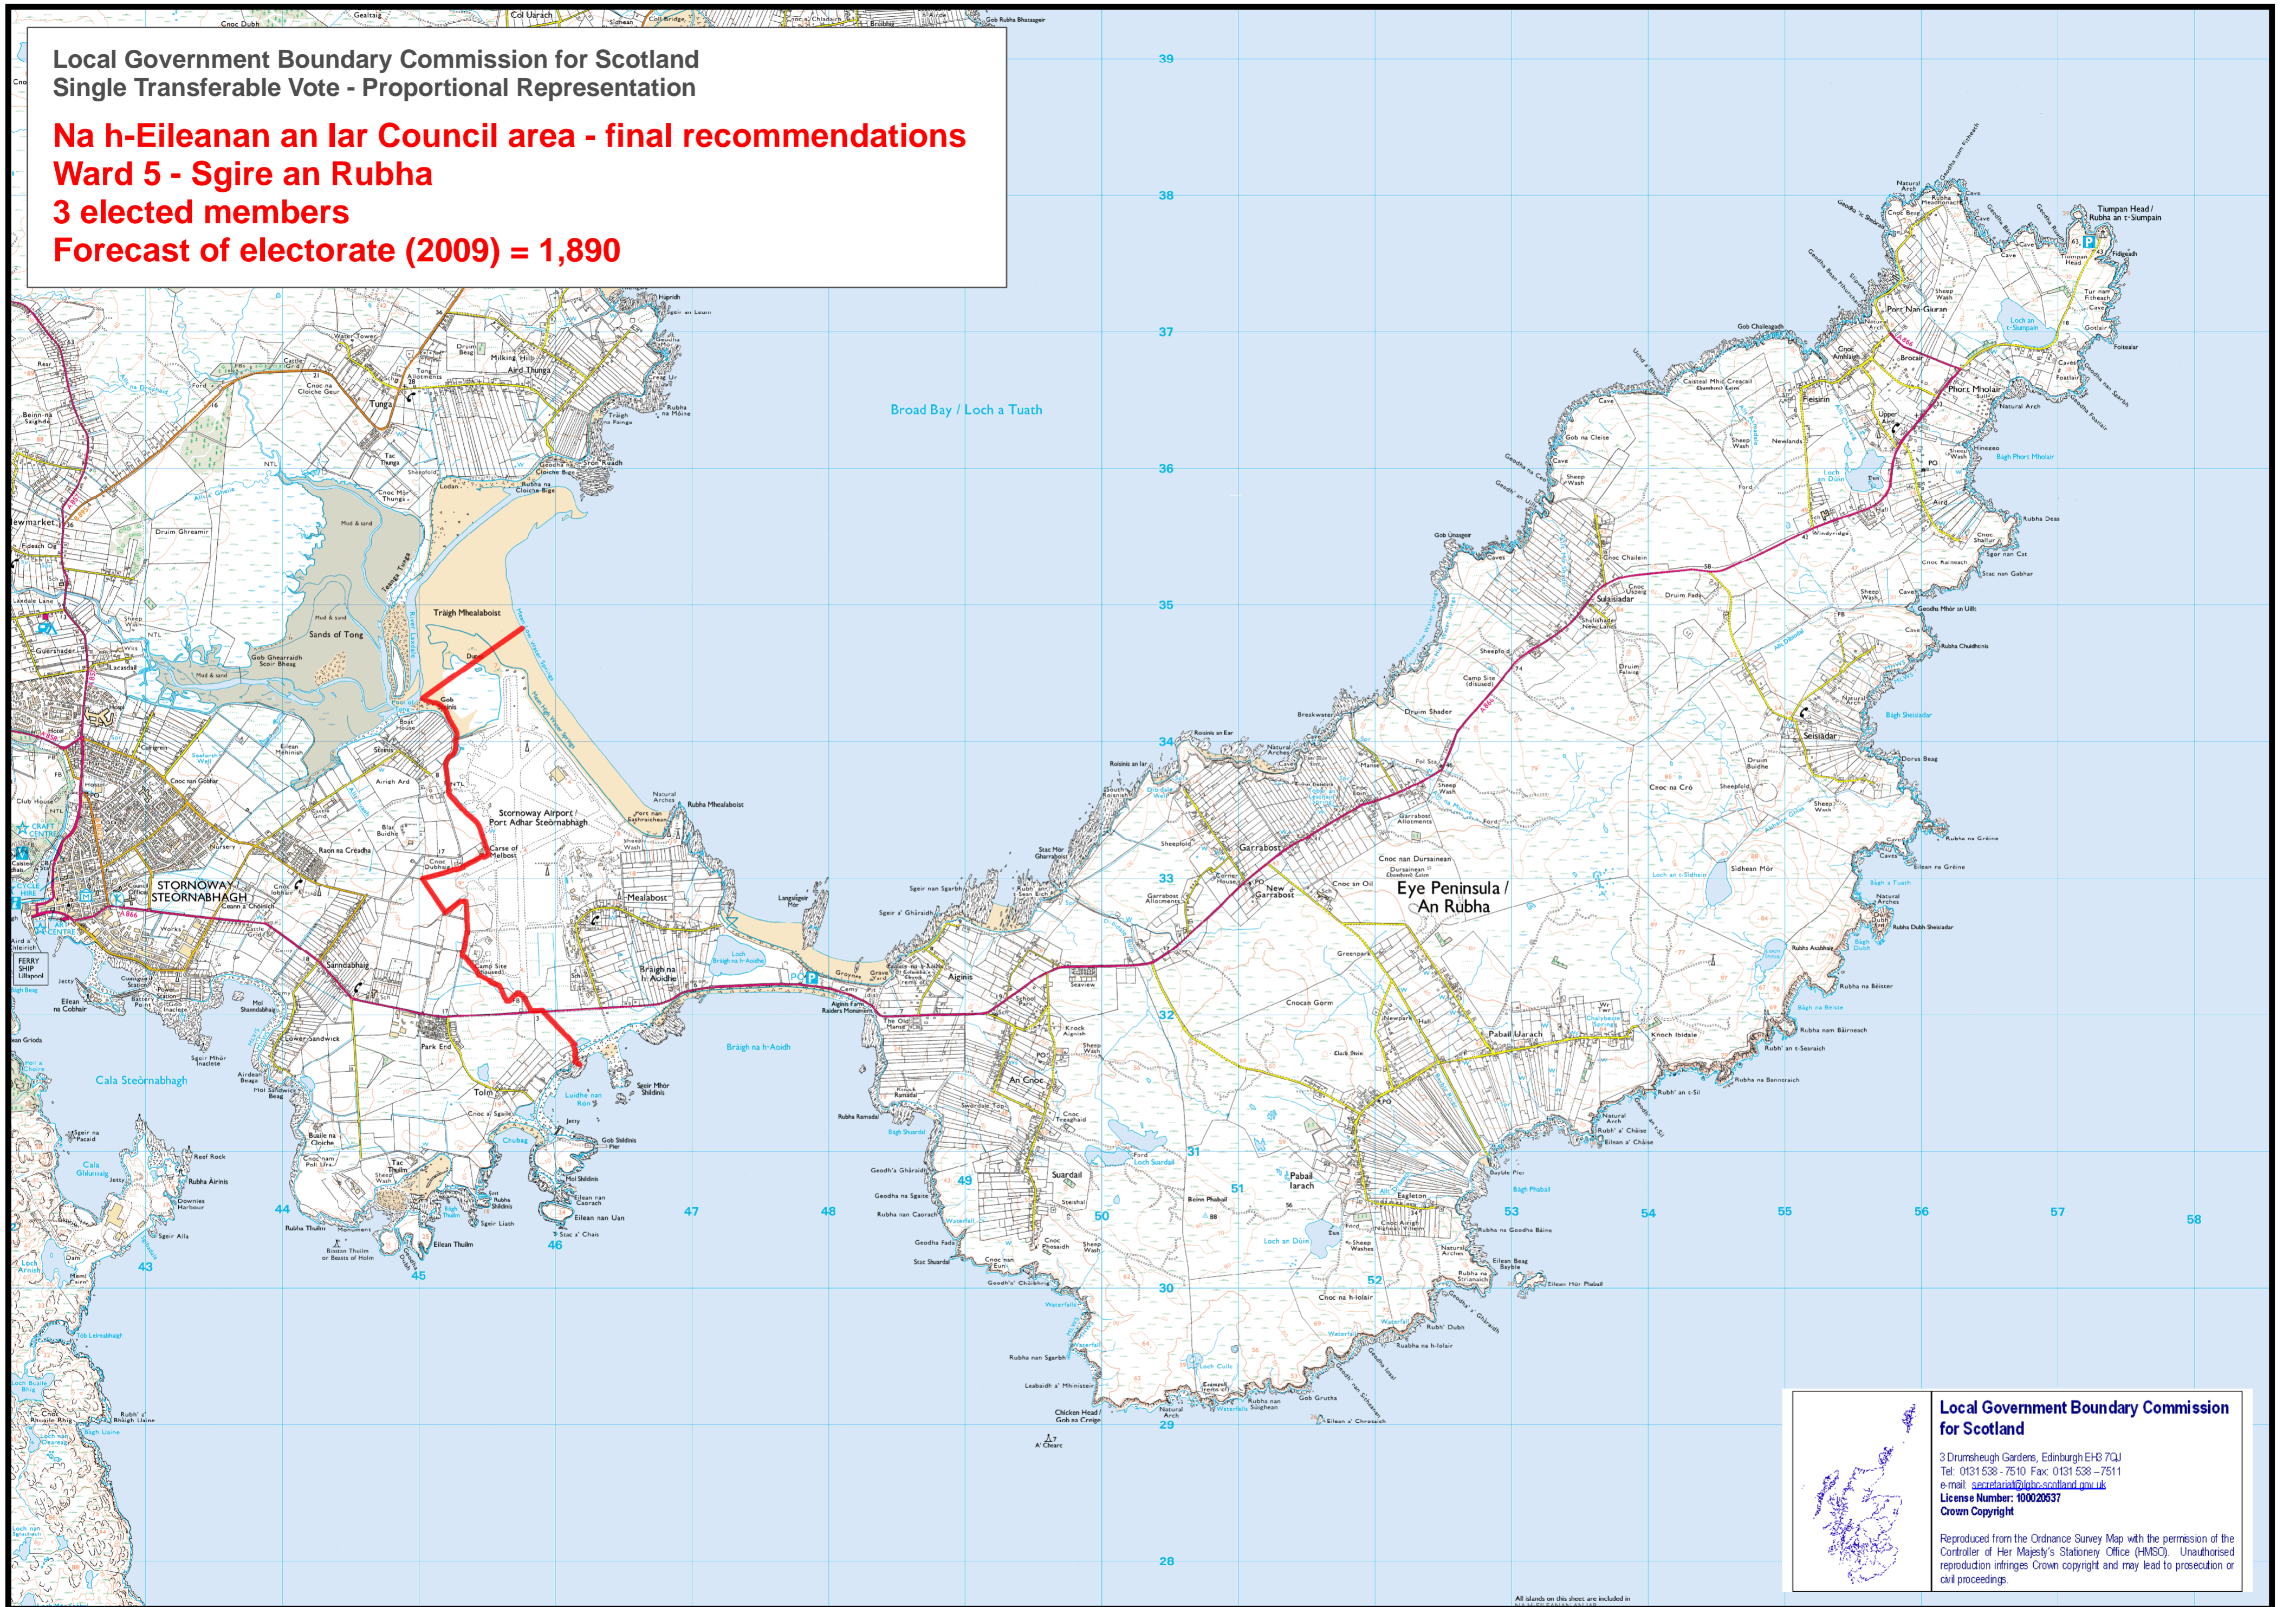

Local Government Boundary Commission for Scotland
Single Transferable Vote - Proportional Representation

Na h-Eileanan an Iar Council area - final recommendations
Ward 5 - Sgìre an Rubha
3 elected members
Forecast of electorate (2009) = 1,890

Local Government Boundary Commission for Scotland
3 Drumshugh Gardens, Edinburgh EH6 7JQ
Tel: 0131 538-7510 Fax: 0131 538-7511
e-mail: scotland@lgbc.scotland.gov.uk
License Number: 100020537
Crown Copyright

Reproduced from the Ordnance Survey Map with the permission of the Controller of Her Majesty's Stationery Office (HMSO). Unauthorised reproduction infringes Crown copyright and may lead to prosecution or civil proceedings.