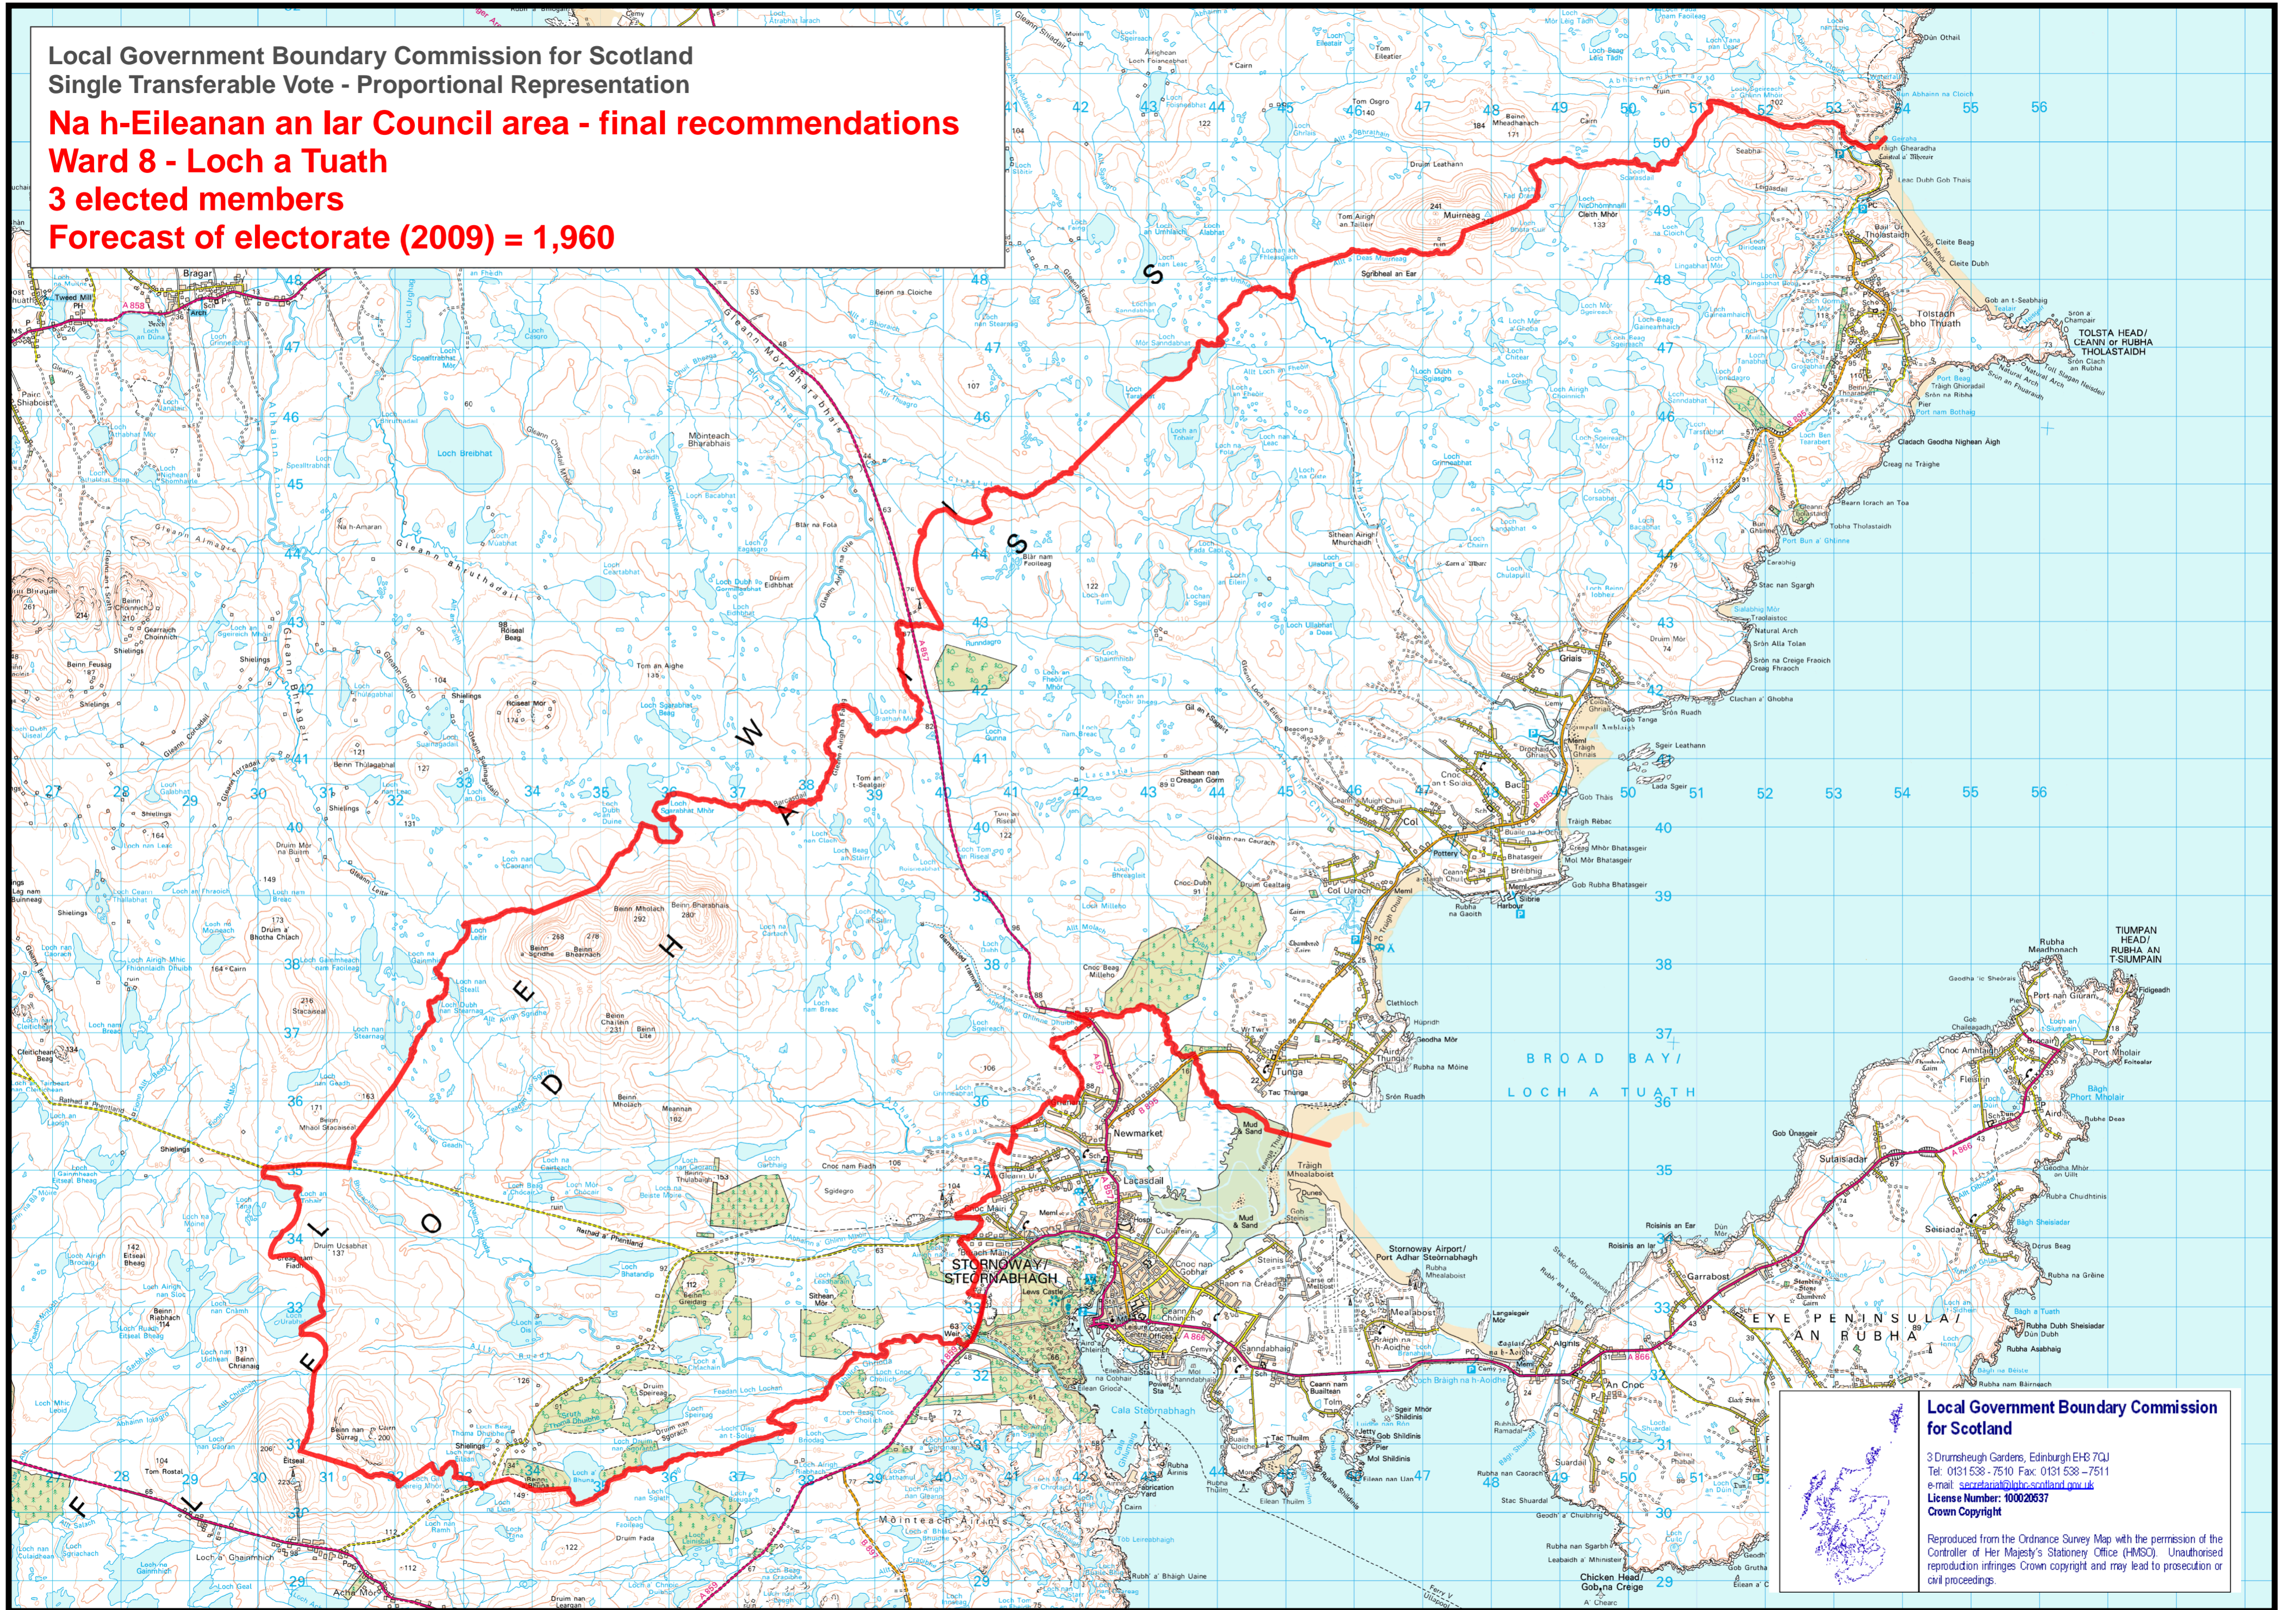

Local Government Boundary Commission for Scotland
 Single Transferable Vote - Proportional Representation
Na h-Eileanan an Iar Council area - final recommendations
Ward 8 - Loch a Tuath
3 elected members
Forecast of electorate (2009) = 1,960

Reproduced from the Ordnance Survey Map with the permission of the Controller of Her Majesty's Stationery Office (HMCSO). Unauthorised reproduction infringes Crown copyright and may lead to prosecution or civil proceedings.