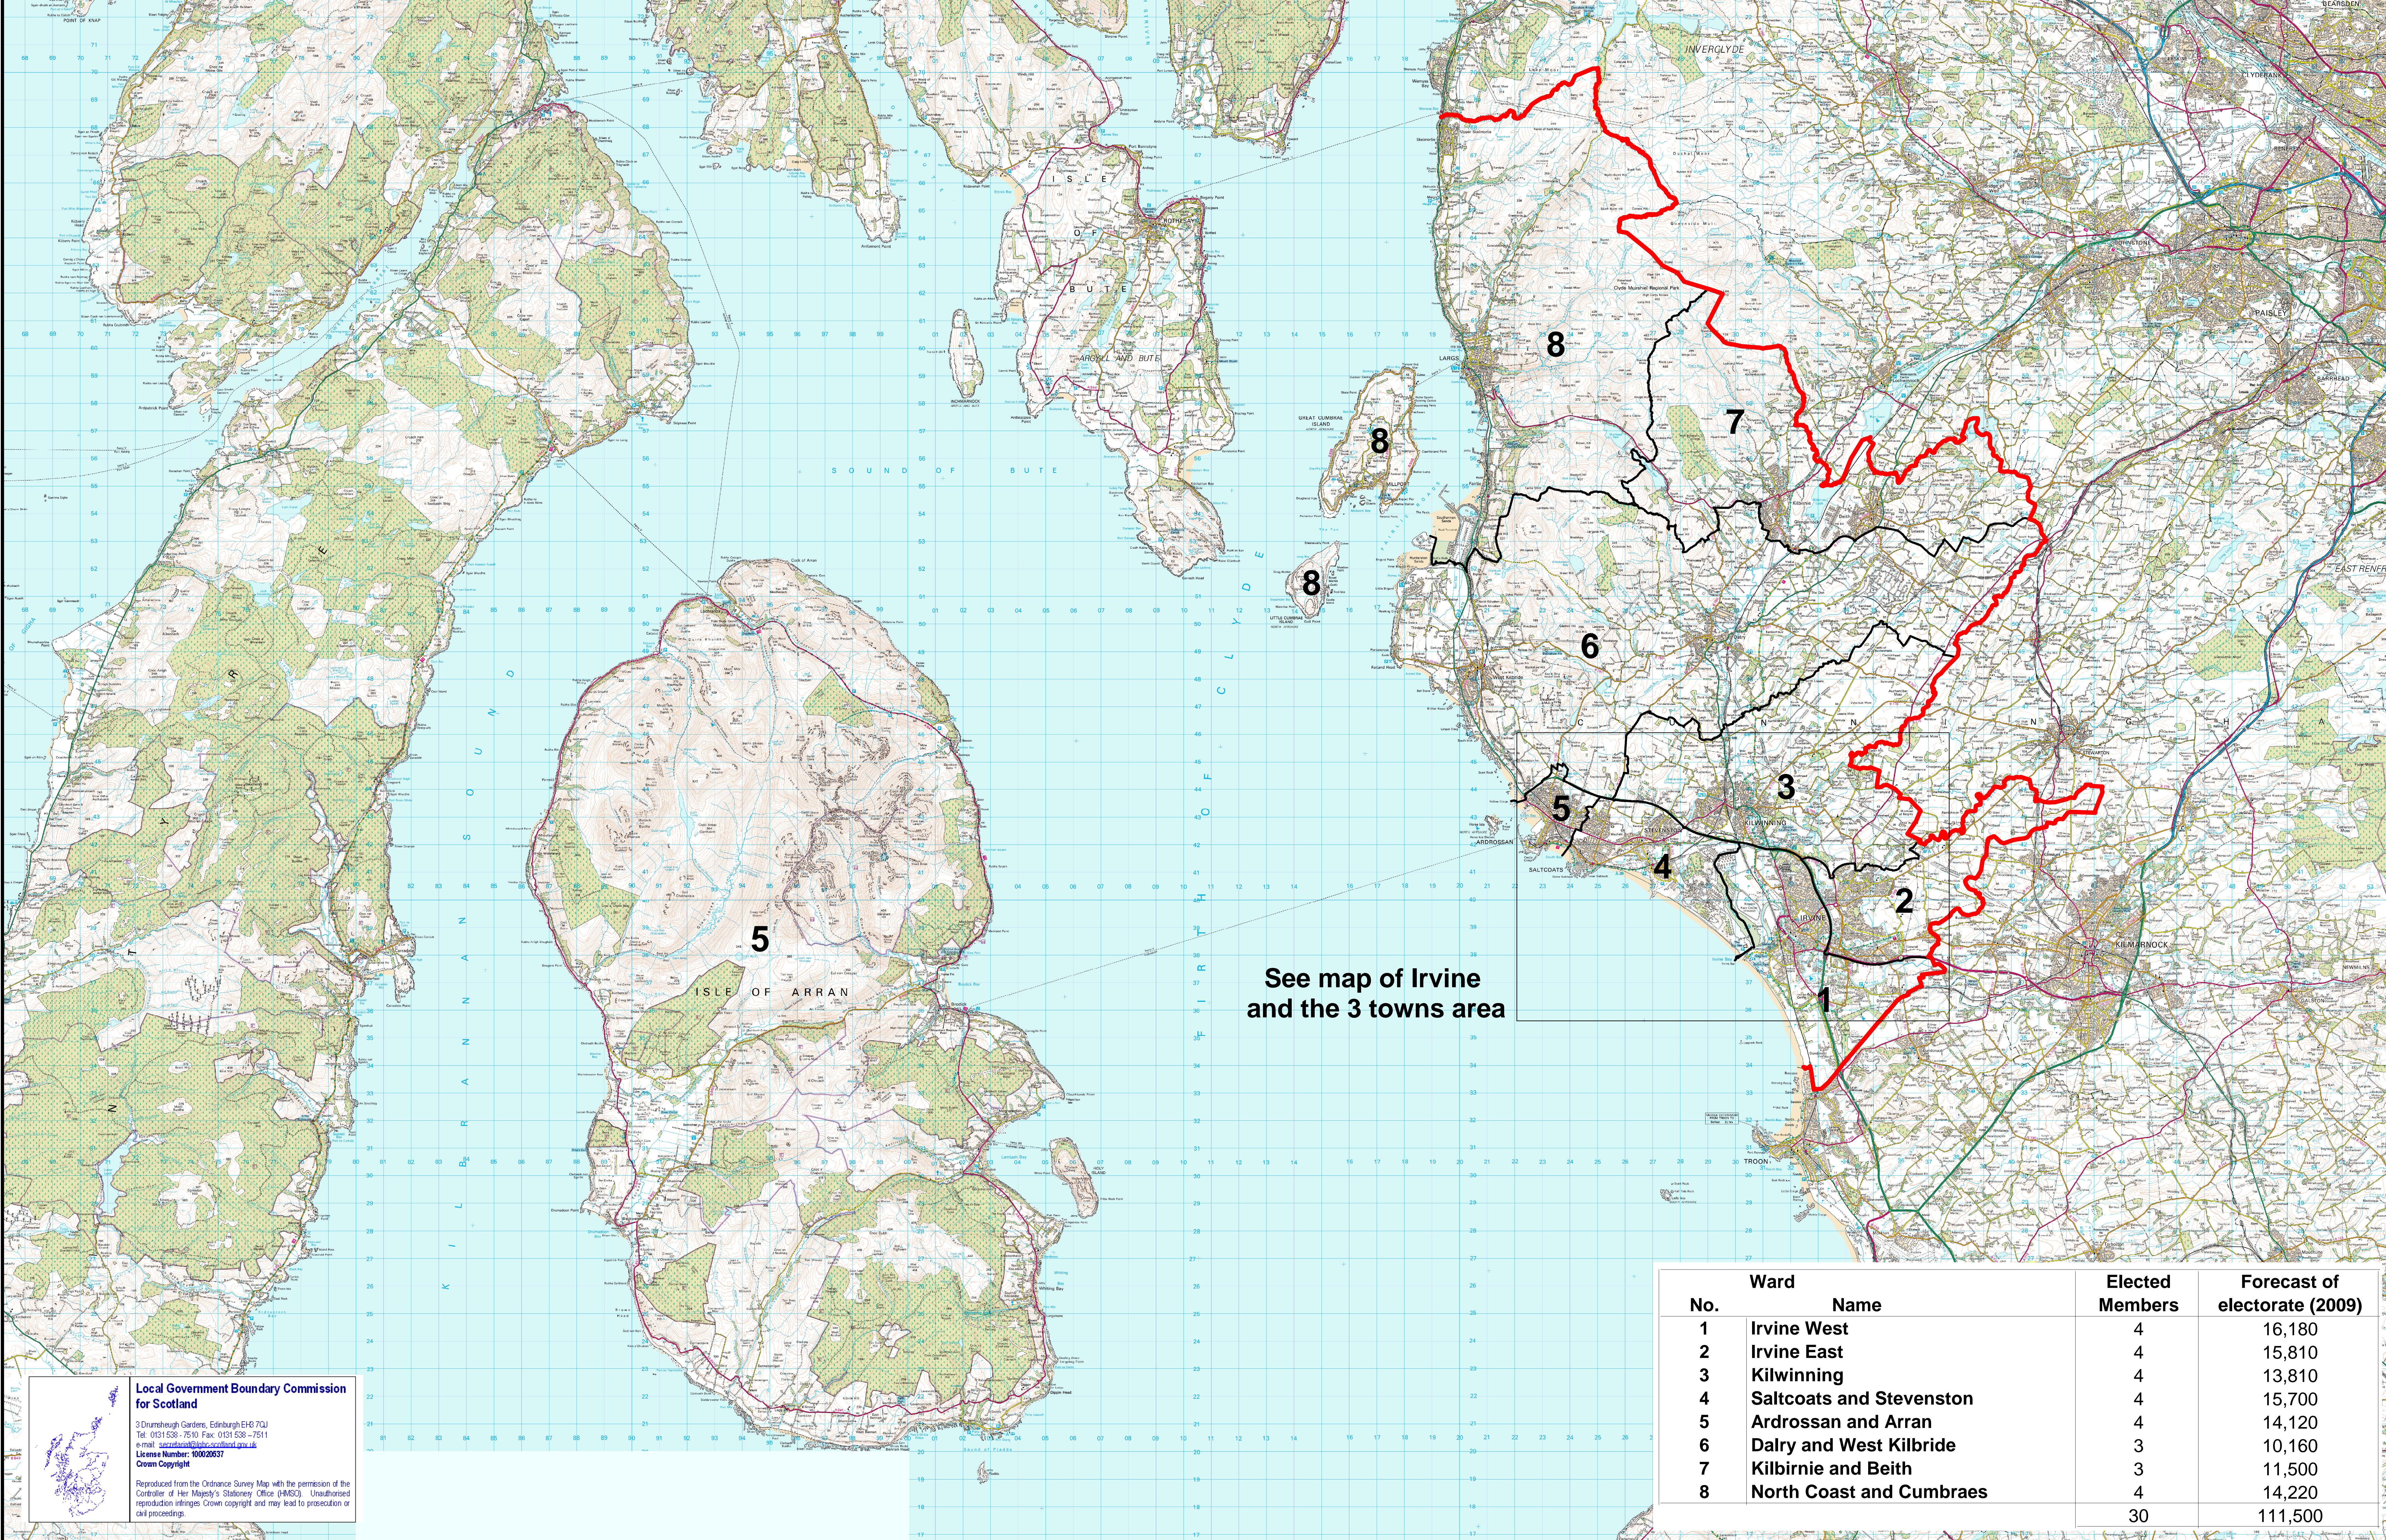

# Local Government Boundary Commission for Scotland - Single Transferable Vote - Proportional Representation

## Final recommendations for North Ayrshire Council area

See map of Irvine and the 3 towns area

No.	Ward Name	Elected Members	Forecast of electorate (2009)
1	Irvine West	4	16,180
2	Irvine East	4	15,810
3	Kilwinning	4	13,810
4	Saltcoats and Stevenston	4	15,700
5	Ardrossan and Arran	4	14,120
6	Dalry and West Kilbride	3	10,160
7	Kilbirnie and Beith	3	11,500
8	North Coast and Cumraes	4	14,220
	<b>Total</b>	<b>30</b>	<b>111,500</b>

Reproduced from the Ordnance Survey Map with the permission of the Controller of Her Majesty's Stationery Office (HMCSO). Unauthorised reproduction infringes Crown copyright and may lead to prosecution or civil proceedings.