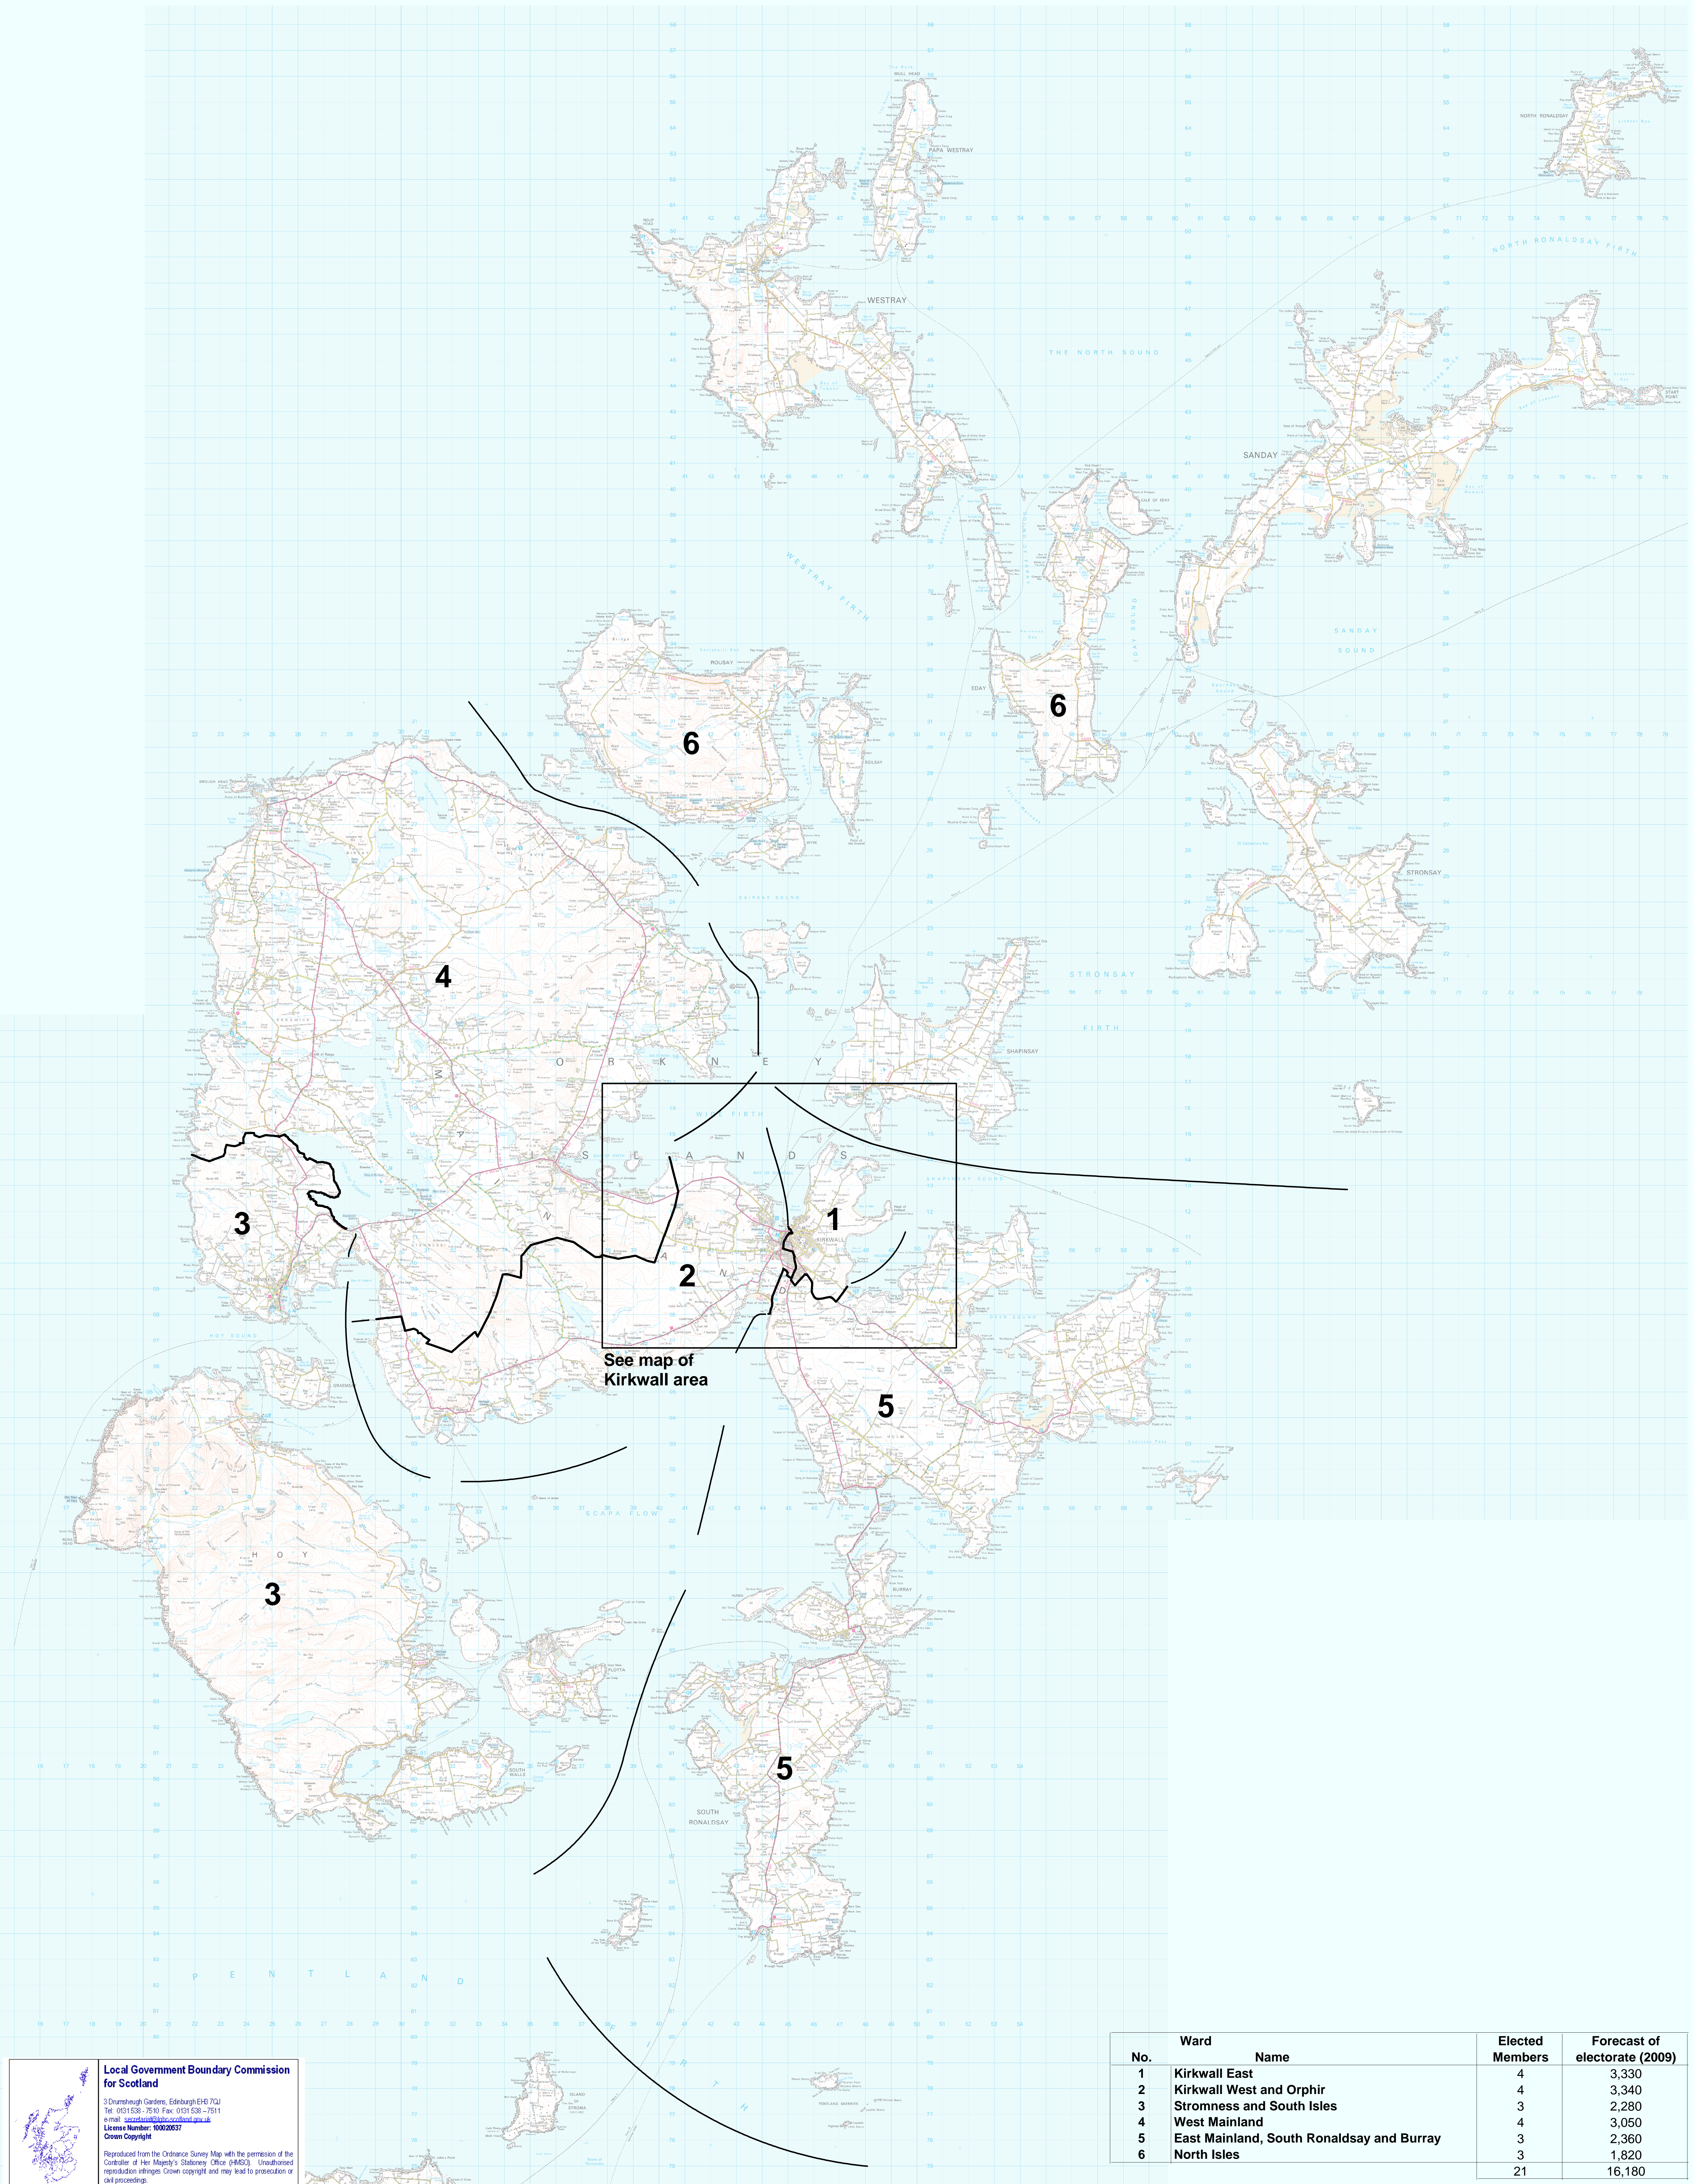

Local Government Boundary Commission for Scotland Single Transferable Vote - Proportional Representation **Final recommendations for Orkney Islands Council area**

See map of
Kirkwall area

No.	Ward Name	Elected Members	Forecast of electorate (2009)
1	Kirkwall East	4	3,330
2	Kirkwall West and Orphir	4	3,340
3	Stromness and South Isles	3	2,280
4	West Mainland	4	3,050
5	East Mainland, South Ronaldsay and Burray	3	2,360
6	North Isles	3	1,820
		21	16,180