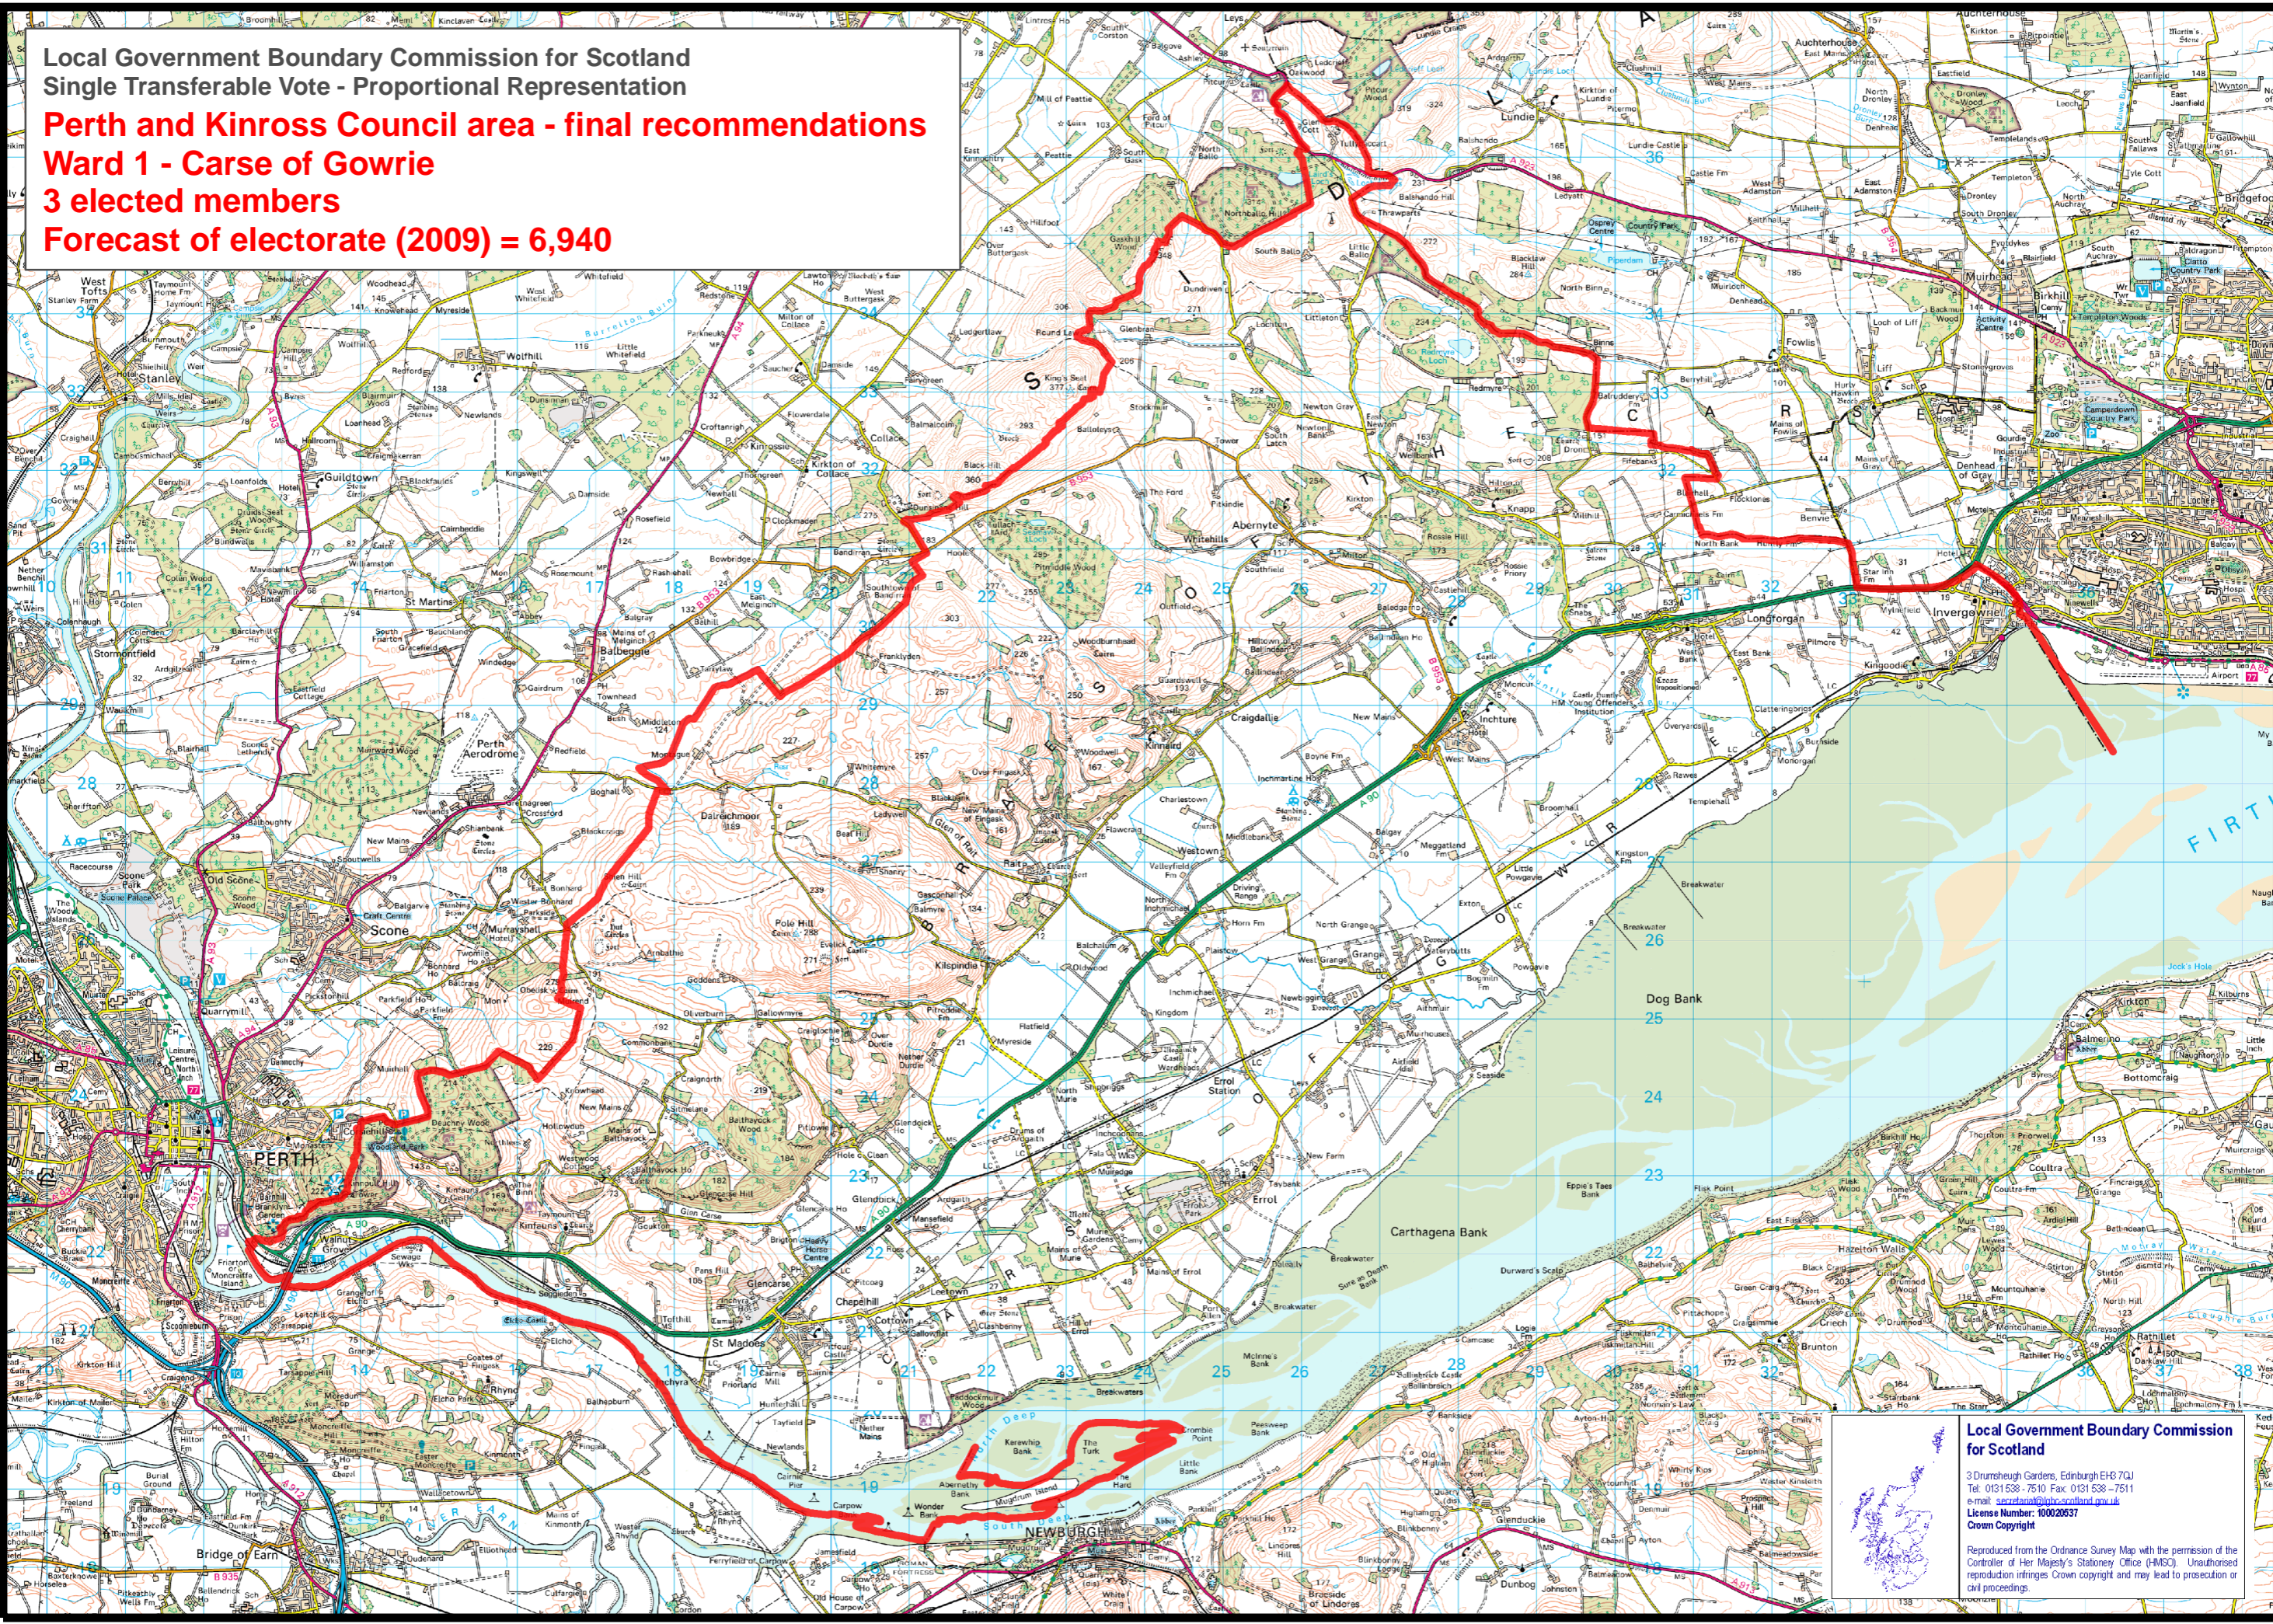

Local Government Boundary Commission for Scotland
Single Transferable Vote - Proportional Representation
Perth and Kinross Council area - final recommendations
Ward 1 - Carse of Gowrie
3 elected members
Forecast of electorate (2009) = 6,940

Reproduced from the Ordnance Survey Map with the permission of the Controller of Her Majesty's Stationery Office (HMSO). Unauthorised reproduction infringes Crown copyright and may lead to prosecution or civil proceedings.